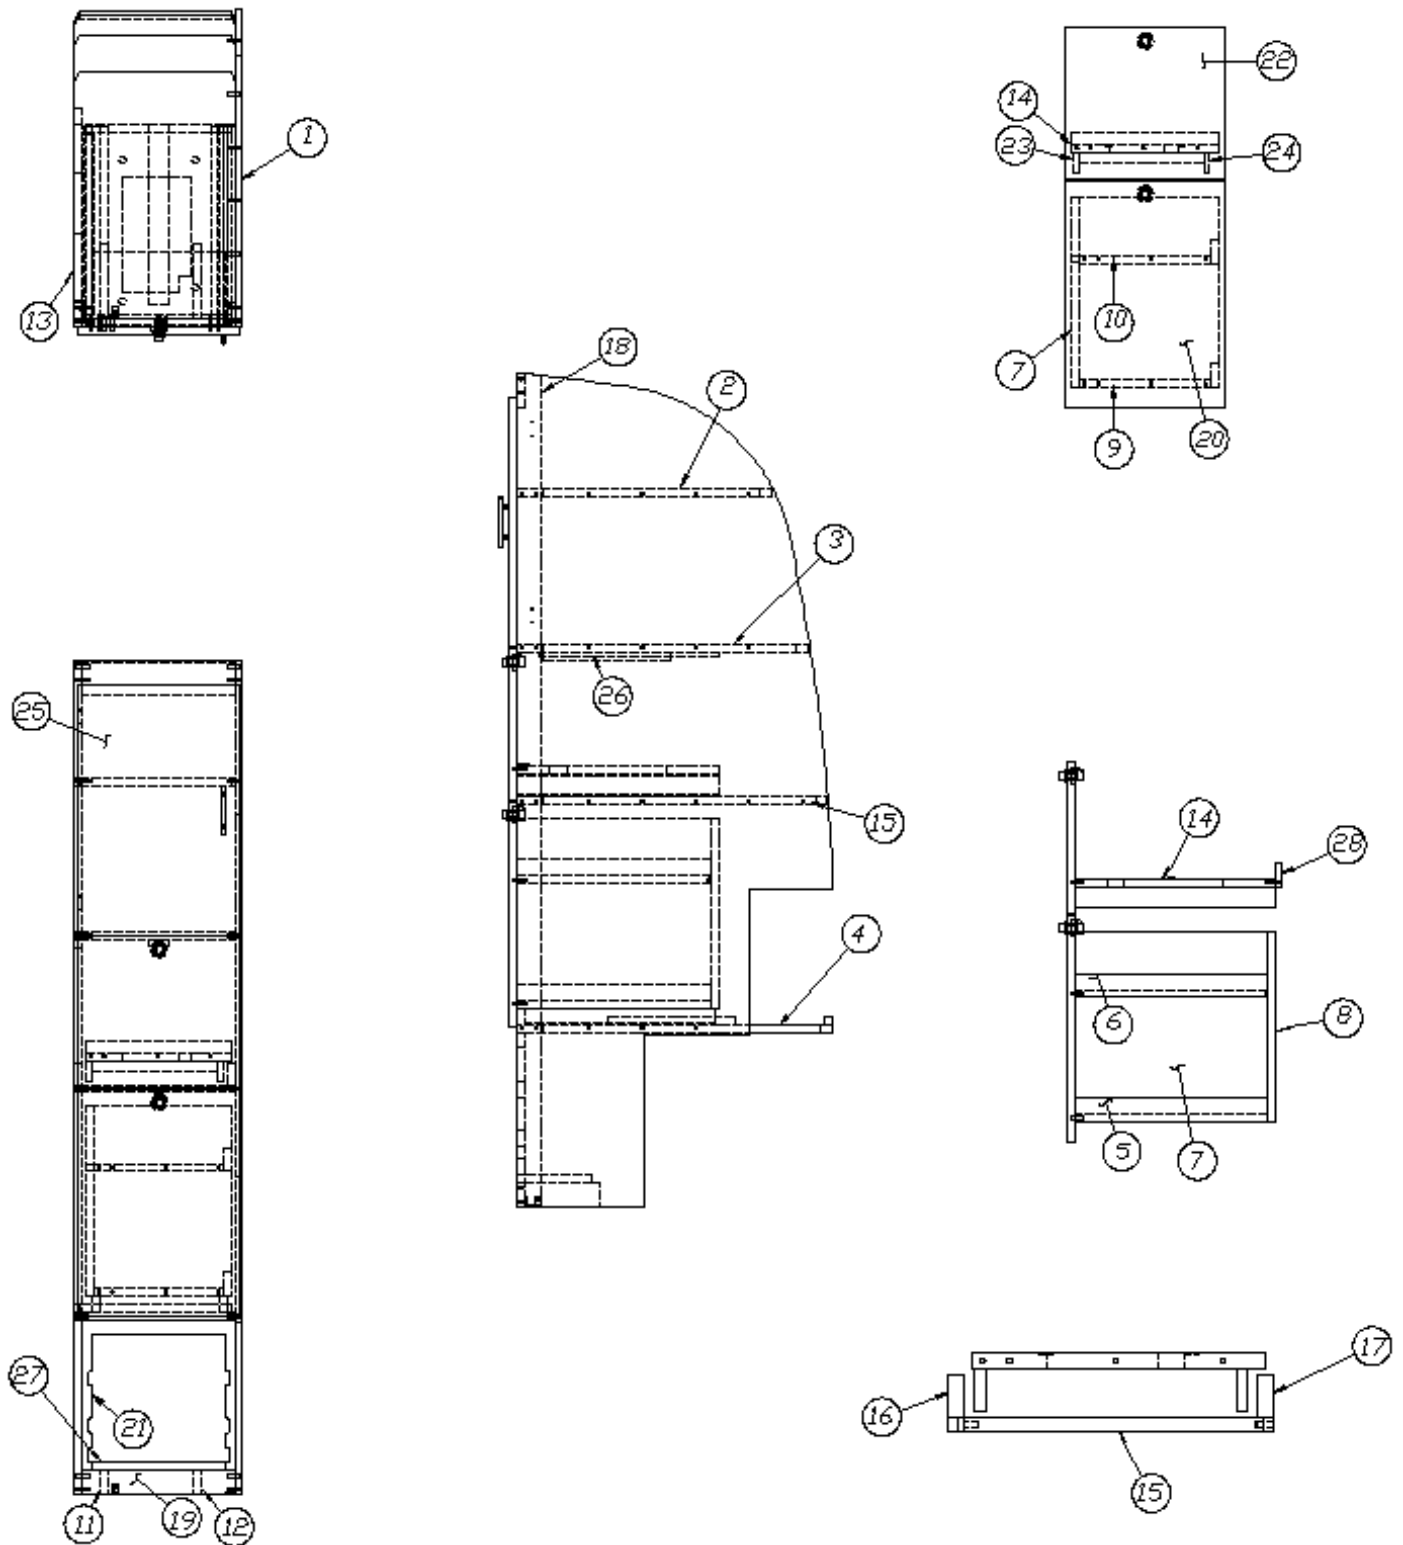

2016 FLYING CLOUD FURNITURE, GALLEY

Pantry, With Microwave, 27FB

Parts Listed on Next Page