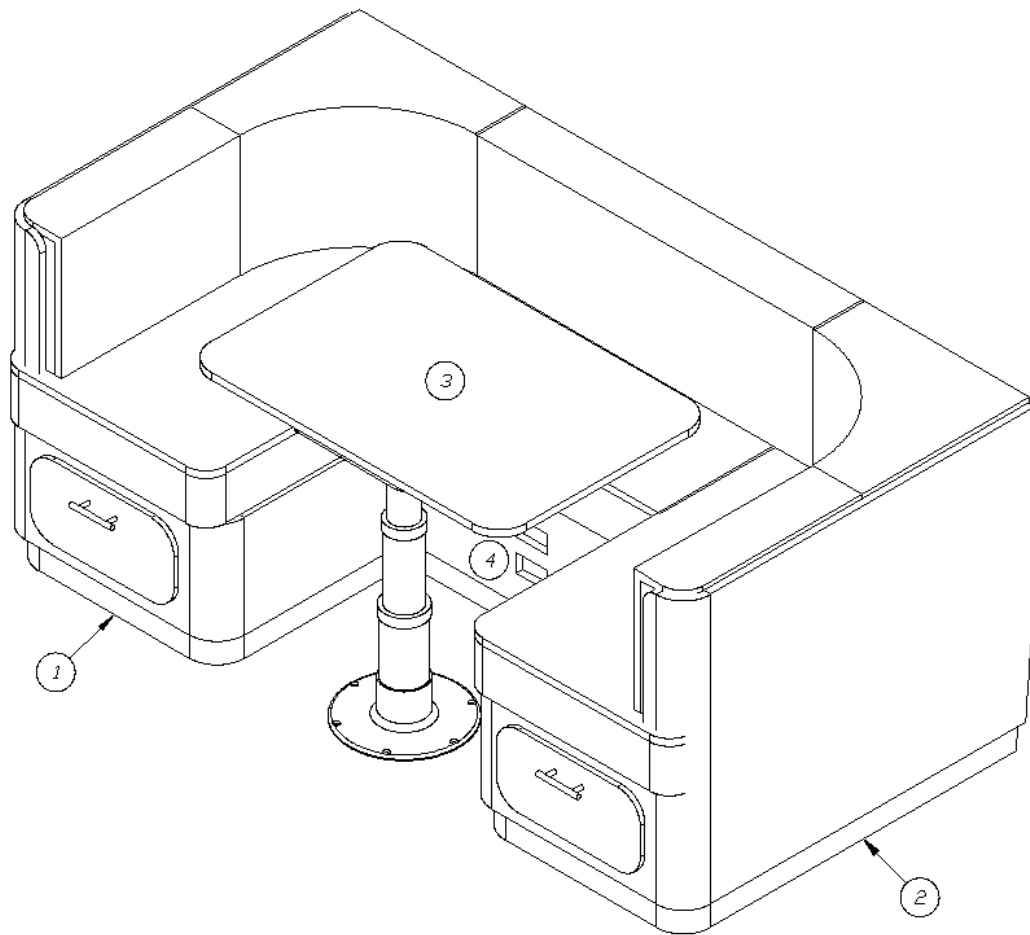

2016 FLYING CLOUD FURNITURE, LOUNGE

Dinette Seat, U-Dinette, 23FB

112058 Dinette Install, Fabric
112058-01 Dinette Install, UL Gold
112058-02 Dinette Install, UL Black

1. 967659 Dinette Seat, LH, Fabric
  - 967659-01 Dinette Seat, LH, Gold Ultra leather
  - 967659-02 Dinette Seat, LH, Black Ultra leather
2. 967660 Dinette Seat, RH, Fabric
  - 967660-01 Dinette Seat, RH, Gold Ultra leather
  - 967660-02 Dinette Seat, RH, Black Ultra leather
3. 967924 Table, Sliding Pedestal
4. 967961 Center Seat, Dinette
  - 967961-01 Center Seat, Gold UL
  - 967961-02 Center Seat, Black UL
- 967327-09 Closeout, Wheel Well
- 967327-092 Closeout, 25.5 x 11.5