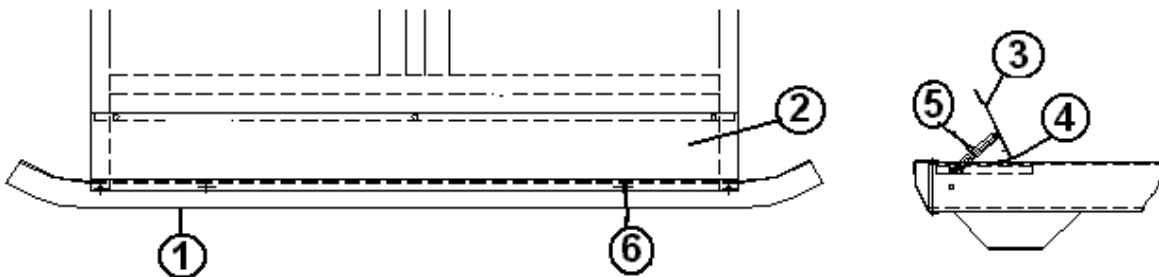

Bumper Assembly, 25', 25FB, 26U, 27FB, 28', 30', 30' Bunk

1. 410831	Bumper
2. 453538	Bottom, Storage compartment, 25', 25FB, 26U, 27FB, 28'
454147	Bottom, Storage compartment, 30', 30' Bunk
3. 921239-01	Lid assembly, Rear bumper compart, 28', 30', 30' Bunk
453497	Lid only, Rear bumper compartment
4. 380203-02	Hinge, Piano, 1/8 pin
5. 380024	Arms, Support, RH
6. 092609	Lock cam
365013-01	Tape, Charcoal low density foam
381435	Hatch, Access cover, 4", White