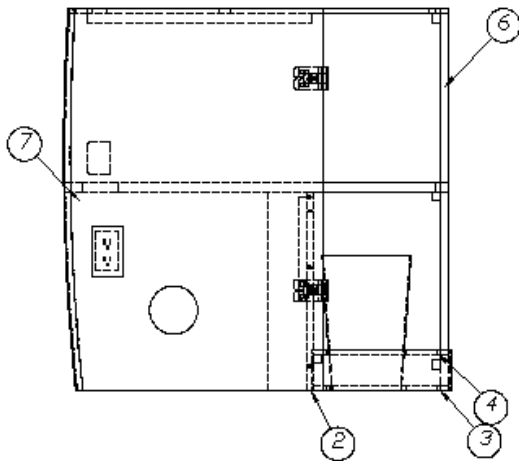

2016 FLYING CLOUD FURNITURE, GALLEY

Galley, Forward, 25'

Parts Listed on Next Page