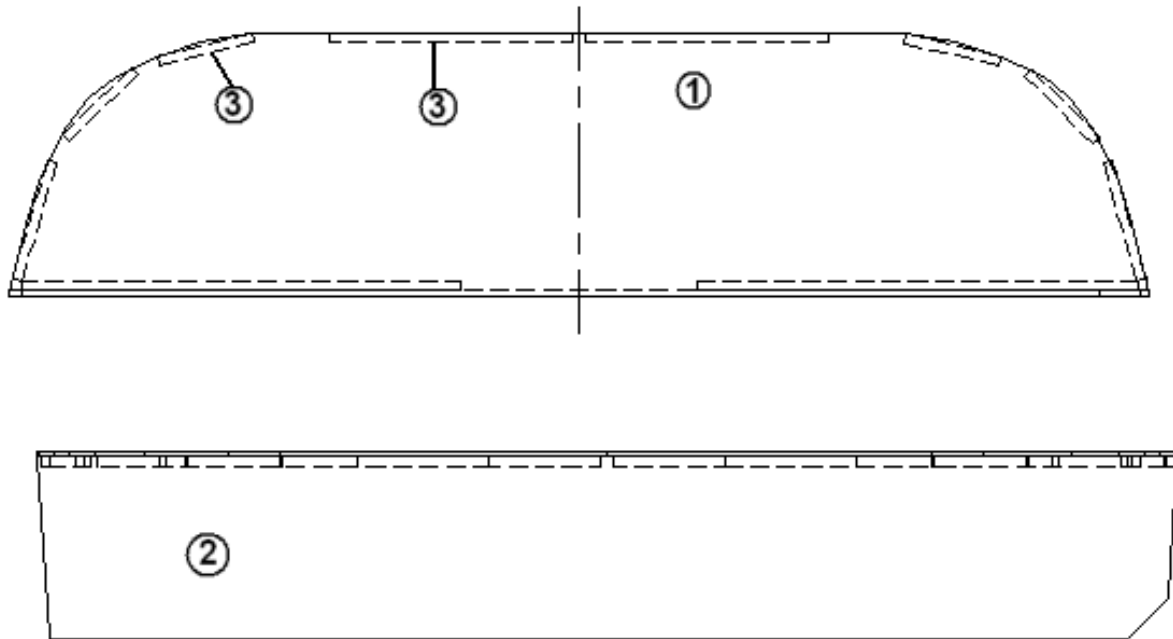

2016 FLYING CLOUD FURNITURE, BEDROOM

Storage Box, Rear, Twin, 25', 26U, 28'

967769-09
967769-01

Storage Box Assembly, Rear, 25', 26U, Twin
Storage Box Assembly, Rear, 28' Twin

1. 967769-091
2. 967769-092
3. 114812
701538

Panel, 21.5 x 93.5
Panel, 15 x 93.5
Aluminum Angle, 1/16" x 1 x 1
Carpet, Econolier Velour Black