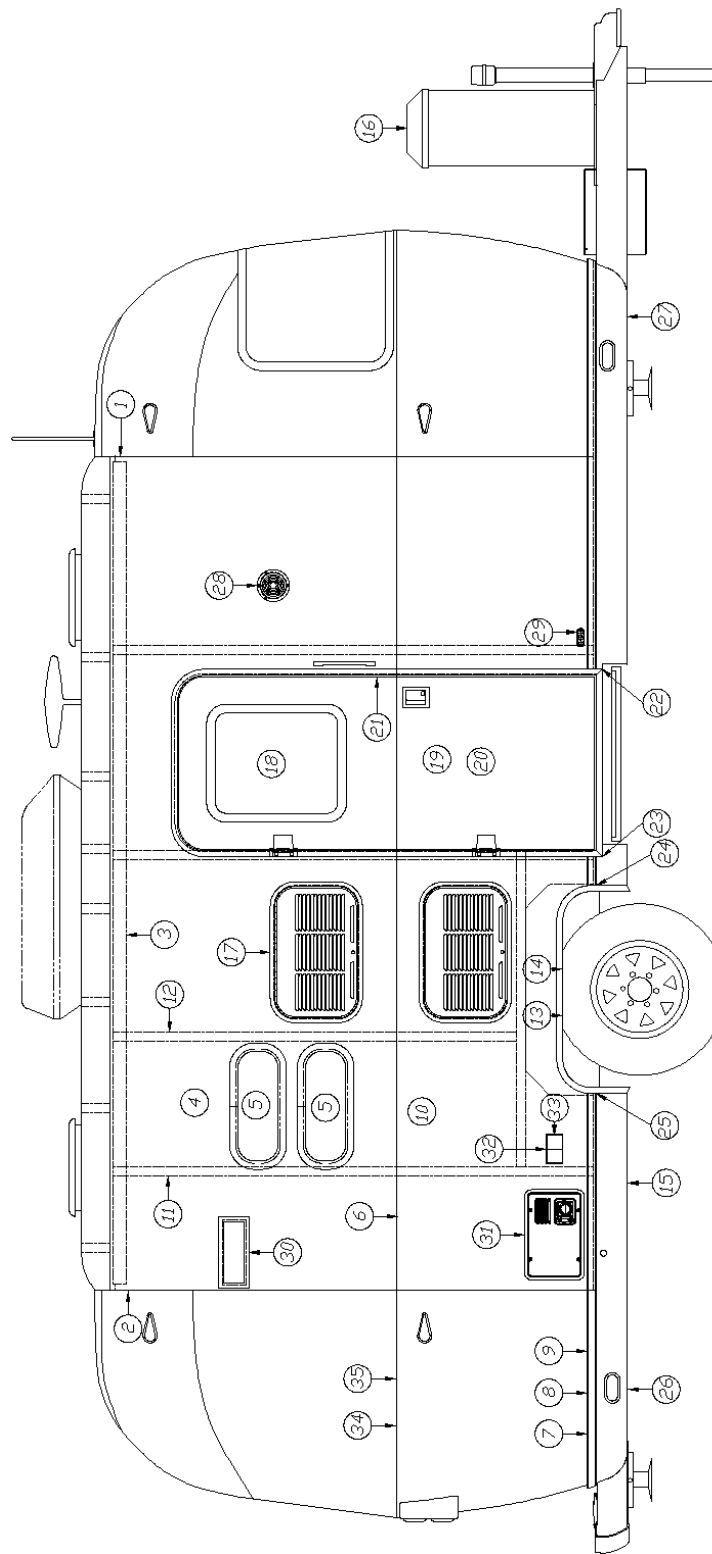

2016 FLYING CLOUD EXTERIOR SHELL

Wall, Curbside, 20'

Parts Listed on Next Page