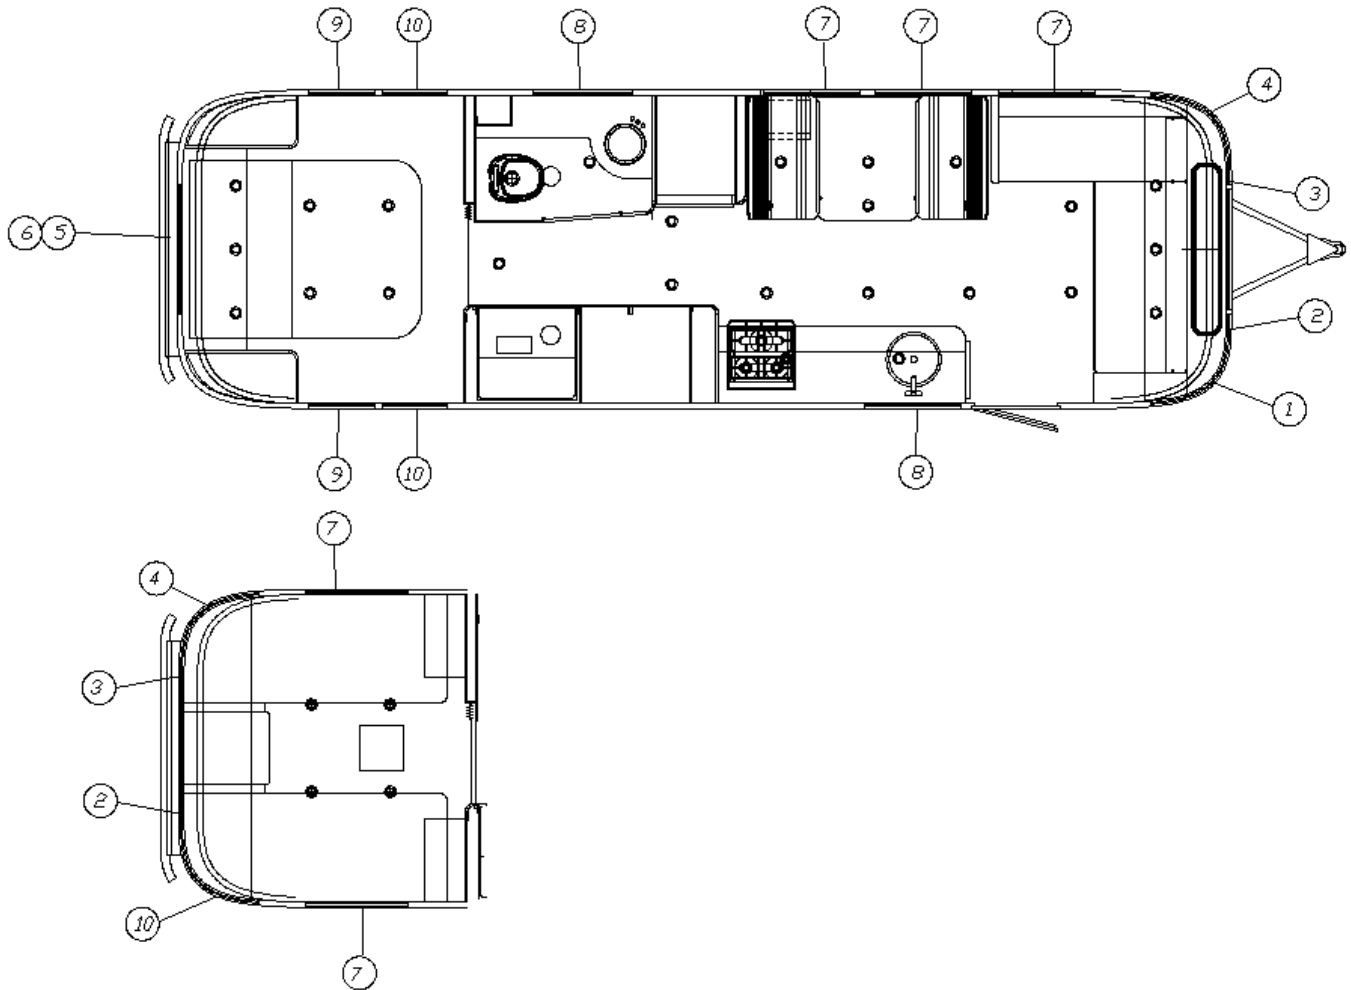

2016 FLYING CLOUD DRAPES, SHADES

Drapes & Shades, 30'

111907

Window Coverings Install

1. 998144-09	Drape, Curbside Side Panel, 37 x 25.5
2. 998144-05	Drape, Curbside Front Panel, 27 x 25.5
3. 998144-07	Drape, Roadside Front Panel, 27 x 25.5
4. 998144-11	Drape, Roadside Side Panel, 37 x 25.5
5. 998144-06	Drape, CS Rear panel, 30 x 29
6. 998144-08	Drape, RS Rear panel, 30 x 29
7. 703700-04	Shade, 29.75 x 34, Oceanair
8. 703700-02	Shade, 32.5 x 24, Oceanair
9. 703700-05	Shade, 19 x 34, Oceanair
10. 703700-07	Shade, 17.75 x 34, Oceanair
704120-01	Shade, skylight, 14.5 x 22, Grey
801589-02	Valance Assembly, 20"
801589-03	Valance Assembly, 22"