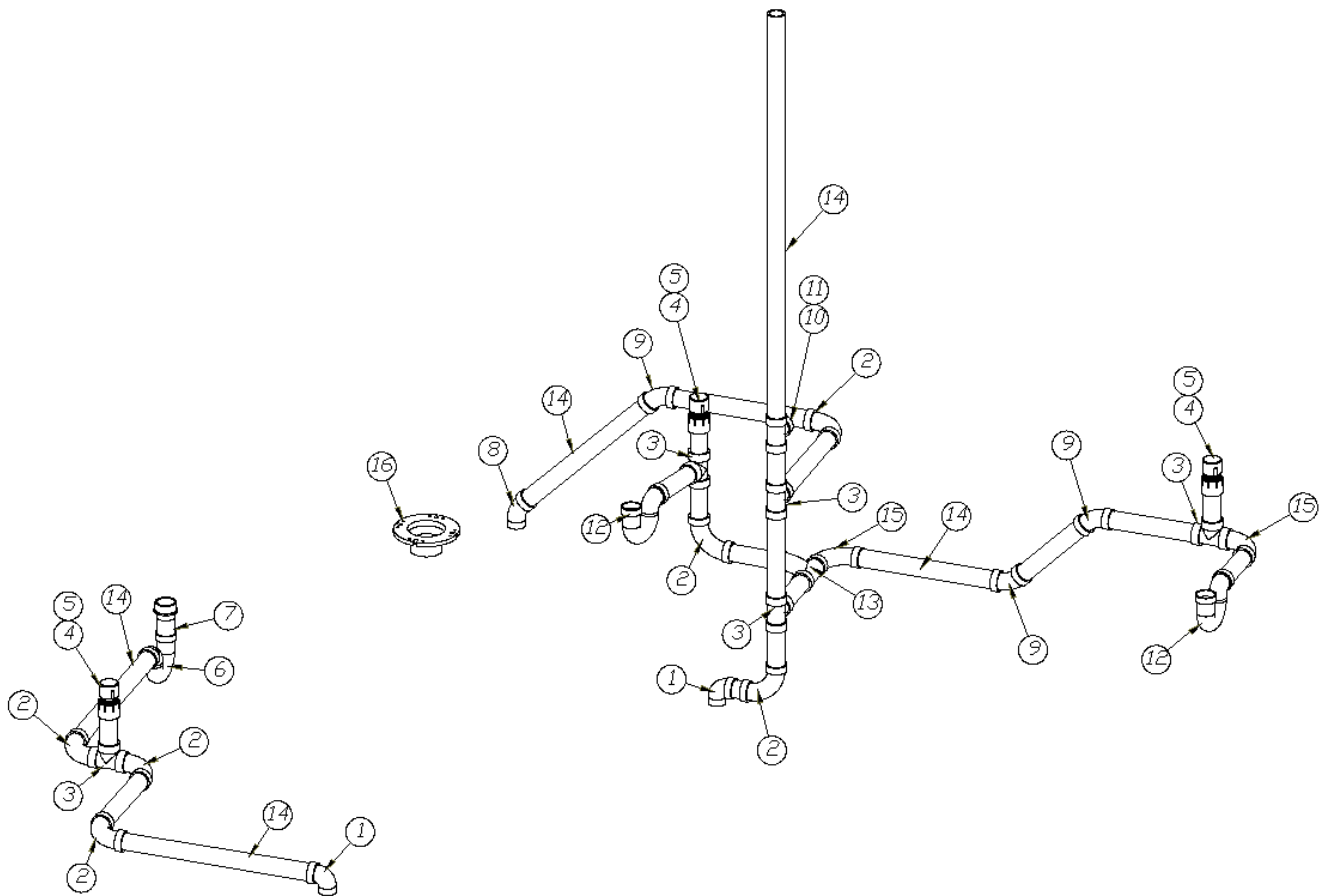

2016 FLYING CLOUD PLUMBING, DRAIN

Drain, Above Floor, 19'

943519-01

Above Floor Drain System

1. 600662	Elbow, Short radius, 1-1/2"
2. 600035	Ell, ABS, Long sweep, 1-1/2"
3. 600156	Tee, Sanitary
4. 602306	Valve, 2" Air admittance
5. 600308	Adapter, ABS female
6. 602164-01	P-trap w/compression nut, 1.5"
7. 602164-02	Tailpiece w/nuts & washers, 1.5"
8. 600027	Elbow, ABS, Long sweep, 45°
9. 600030	Ell, ABS, 45°, Long turn
10. 601318	Tee, Bi-directional
11. 600155	Plug, 1-1/2"
12. 600144	P-trap, ABS, 1-1/2"
13. 600182	Wye, 1/8" bend
14. 601160-02	Pipe, ABS, 1-1/2"
15. 600431	Elbow, 90°, 1-1/2"
16. 600065	Flange, Threaded