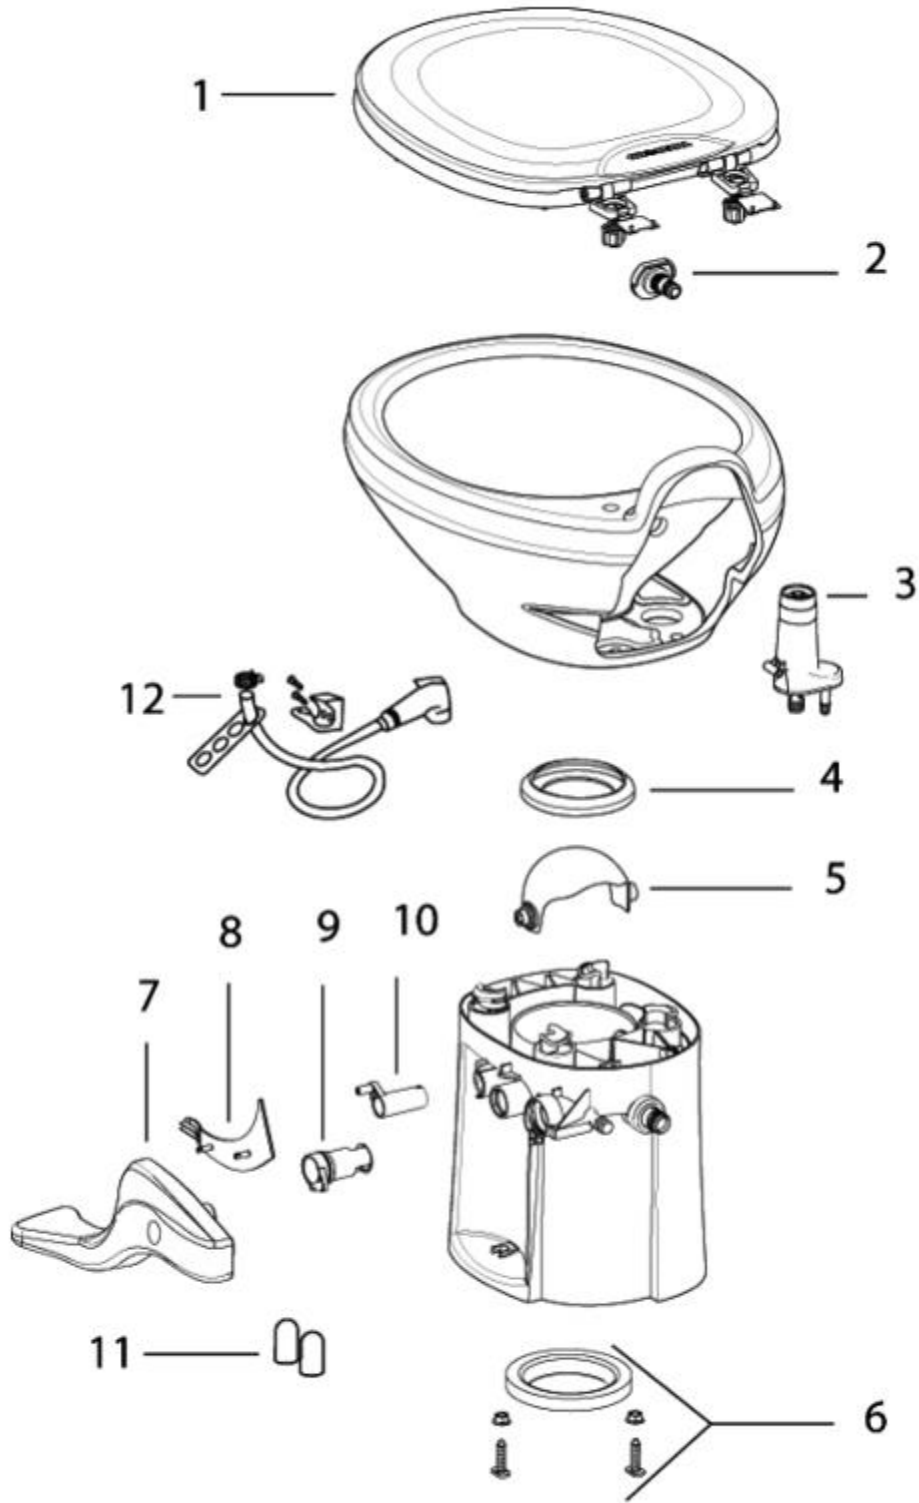

2016 FLYING CLOUD PLUMBING, TOILET

Toilet, 19', 20', 23D, 23FB

Parts Listed on Next Page