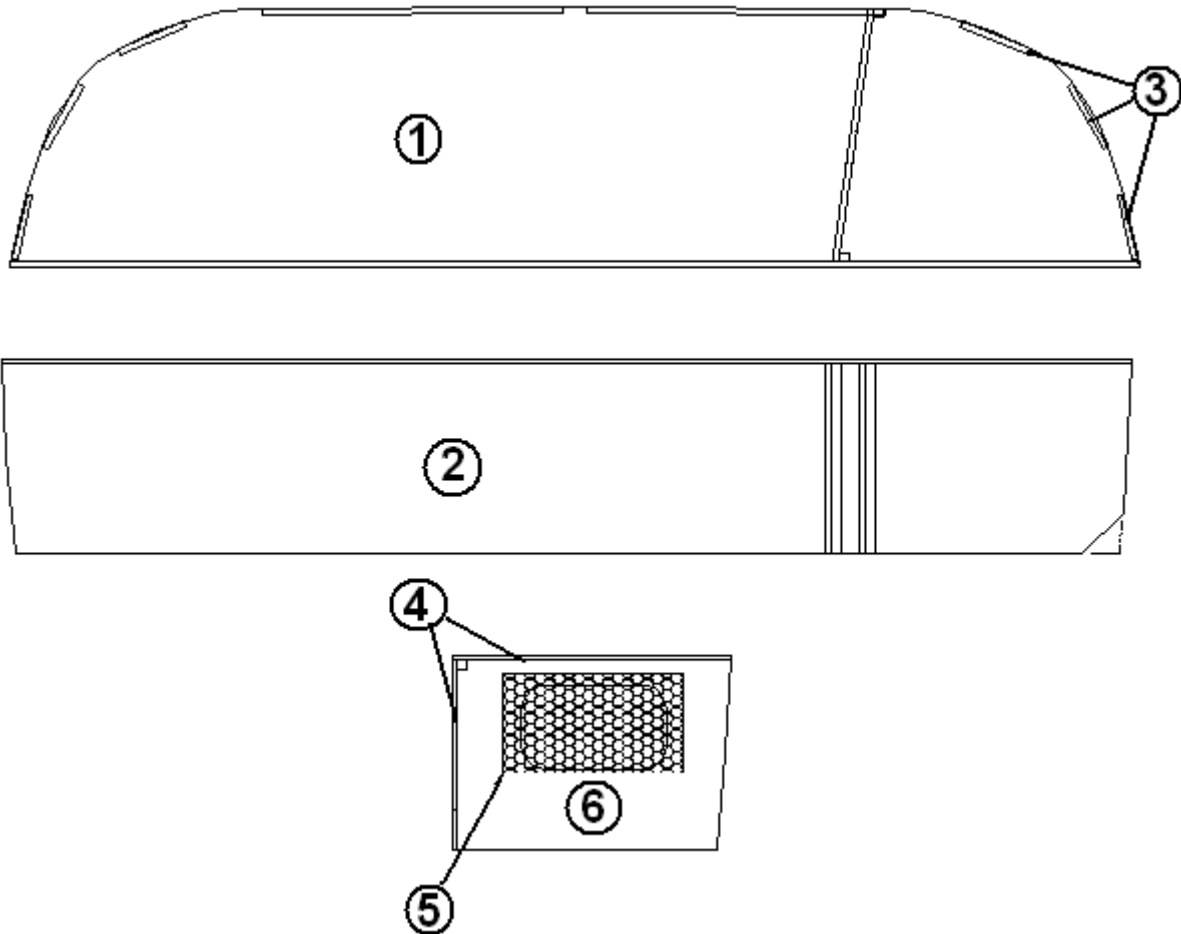

2016 FLYING CLOUD FURNITURE, BEDROOM

Storage Box, Front, Twin, 25FB, 27FB, 30'

966858-09

Box assembly, front storage

1. 966858-091

Panel, 21.5 x 93.5

2. 966858-092

Panel, 15 x 93.5

3. 114811

Aluminum angle, .5 x .5

4. 701538-01

Carpet, Econolier w/PSA back

5. 203664-01

Grill screen, dinette, 9.25" x 14.88"

6. 966858-098

Panel, 15" x 21.25"

966858-0910

Panel, 7.5 x 11.5

382057

Knockdown, 8MM #16289B