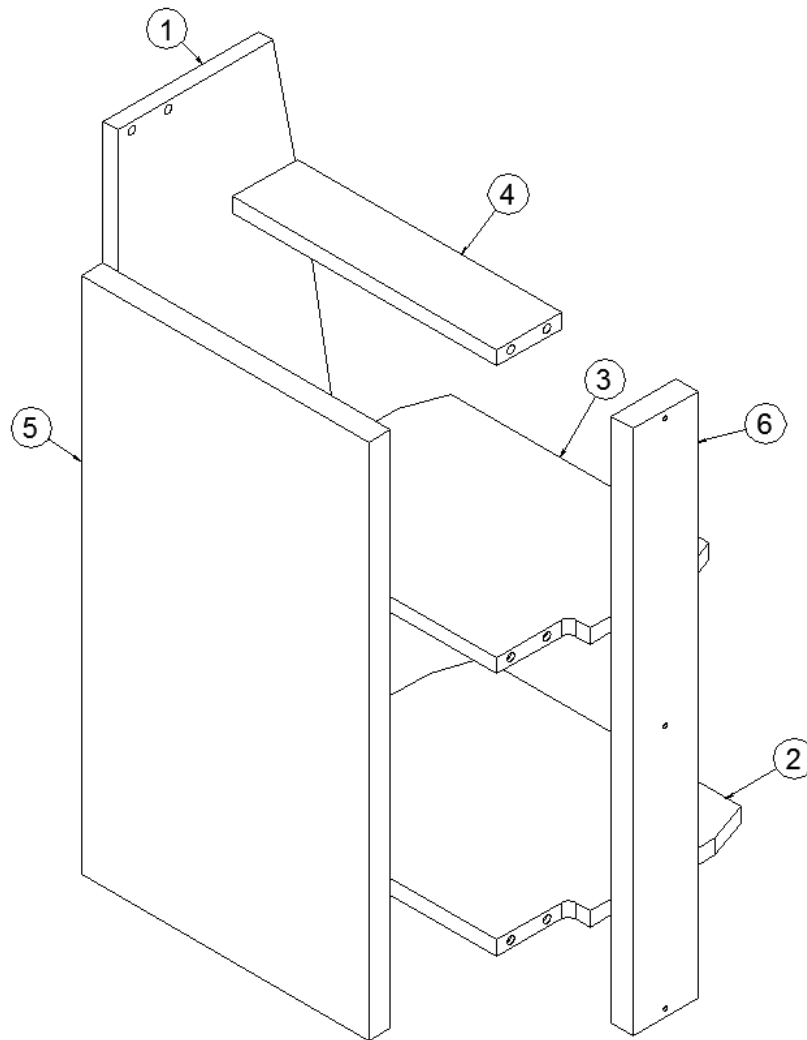

2016 FLYING CLOUD FURNITURE, BATH

Lavatory Cabinet, Upper, 26U

968338 Upper Lavy Cabinet Assembly

1. 968338-1	Panel, 8.27 x 18.25
2. 968338-2	Panel, 8.25 x 9.94
3. 968338-3	Panel, 7.13 x 9.94
4. 968338-4	Panel, 2.25 x 9.19
5. 968338-5	Door, 10 x 18
6. 968338-6	Panel, 2.25 x 18.25
382044	Handle, Brushed Nickel
381607-11	Hinge
382057	Knockdown
382057-04	Cap, Knockdown, White
365343-01	Edgebanding, .63", Gold Alchemy
365343-02	Edgebanding, .94", Gold Alchemy