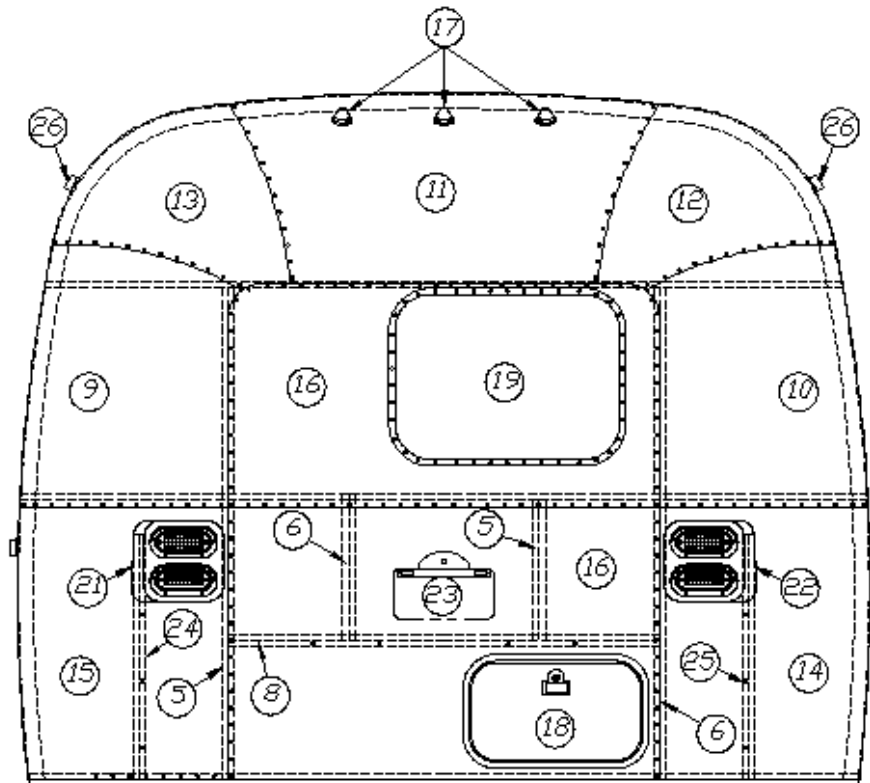

2016 FLYING CLOUD EXTERIOR SHELL

Aft End, 30' Bunk

Parts Listed on Next Page