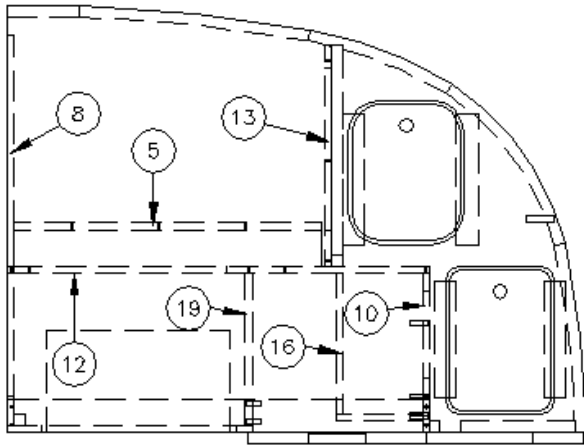

2016 FLYING CLOUD FURNITURE, LOUNGE

Dinette Seat, Roadside, 25'

Parts Listed on Next Page