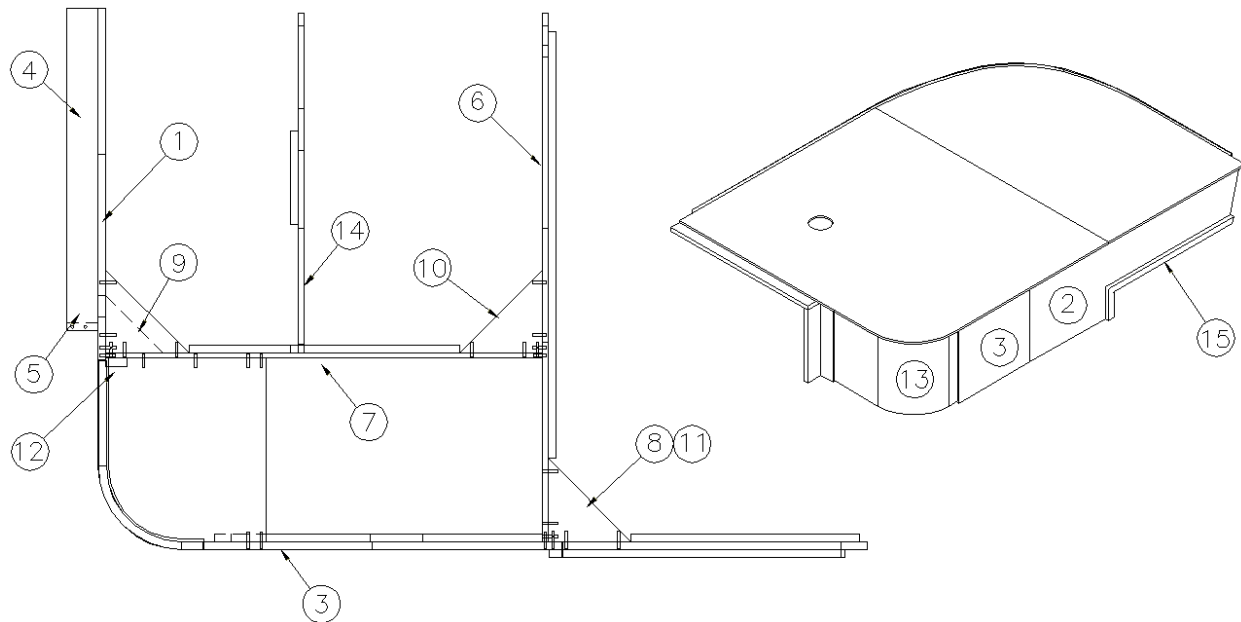

2016 FLYING CLOUD FURNITURE, BEDROOM

Bed, Lower Bunk, 30' Bunk

967926

Bed Base Assembly, Lower Bunk

1. 967926-1	Panel, 33.75 x 15.125
2. 967926-2	Panel, 47.63 x 15.125
3. 967926-3	Panel, 16.19 x 15.125
4. 967926-4	Panel, 31 x 3
5. 967926-5	Panel, 3 x 14.36
6. 967926-6	Panel, 50.75 x 15.125
7. 967926-7	Panel, 42 x 15.125
8. 967926-8	Panel, 8 x 8
9. 967926-9	Panel, 5.5 x 5.5
10. 967926-10	Panel, 8 x 8
11. 967926-11	Panel, 8 x 8
12. 967926-12	Panel, 2 x 13.5
13. 966925	Radius door
14. 967926-26	Panel, 15.13 x 32.63
15. 967926-27	Panel, 6.25 x 28.87
381853	Hinge, Continuous Piano
203587	Wedge, Radius Bed Base Door
381948	K-Catch
382044	Handle, Brushed Nickel
203419	Storage Box 23" x 16.75" x 11.88"
203439	Storage Box 17" x 11.13" x 6.38"
704127	Mattress, Pillowtop, Corner Double, 54 x 76
967950	Closeout Assembly, Front Bed