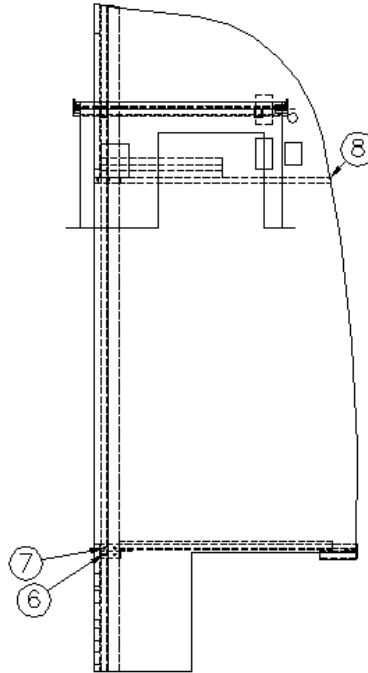

2016 FLYING CLOUD FURNITURE, GALLEY

Refrigerator Cabinet, Convection Microwave, 23D, 23FB CSA

967226

Refrigerator cabinet assembly, Convection M/W

1. 967226-1	Panel, 29.65 x 78.37
2. 967226-2	Panel, 23.94 x 14.88
3. 967226-3	Panel, 23.94 x 20.39
4. 967226-4	Panel, 3 x 78.65
5. 967226-5	Panel, 3 x 78.6
6. 967226-6	Panel, 2.25 x 23.94
7. 967226-7	Panel, 2.25 x 23.94
8. 967226-8	Panel, 25.94 x 285
9. 967226-22	Panel, 23.94 x 14.88
10. 203138-05	Extrusion, Plastic, 1/2" Wall Black
11. 801706-0014	Corner trim, 90D, 1"radius, Gold Alchemy
966811	Refrigerator Stand
381209-01	Grommet, W/Cap Black 1.5"Hole