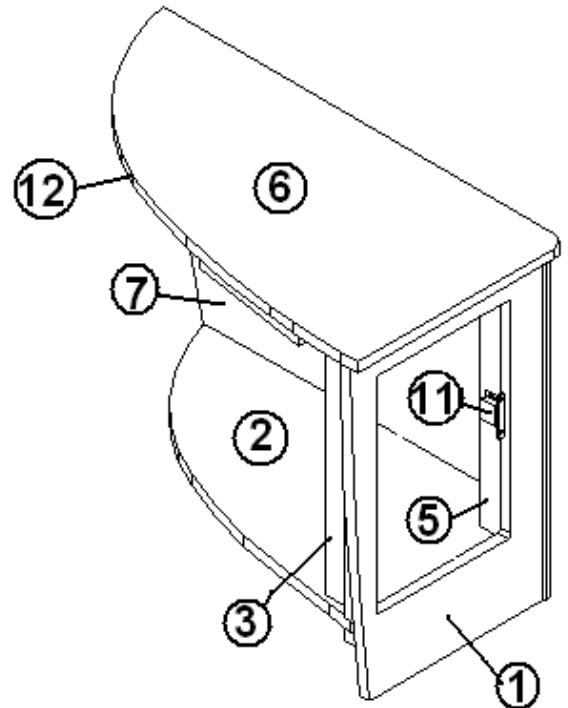

2016 FLYING CLOUD FURNITURE, BEDROOM

Nightstand, Roadside, Double, 27FB

966868-09

Nightstand, LH

1. 966868-091	Panel, 14.78 x 22.75
2. 966868-092	Panel, 27.69 x 14.13
3. 966868-093	Panel, 3 x 17.75
4. 966868-094	Panel, 2.25 x 22.75
5. 966868-095	Panel, 3 x 1.63
6. 966868-096	Panel, 16.09 x 31.06
966868-246	Panel, 16.09 x 31.06, Golden Night
7. 966868-097	Panel, 28.84 x 22.75
8. 966868-098	Door, 7 x 15.31
9. 382044	Pull, Brushed Nickel
10. 381607-11	Hinge
11. 381228-02	Catch, grabber door, 5LB
12. 801706-0014	Corner trim, 90D, 1" radius, Gold Alchemy
201673	Reverse cove molding, White