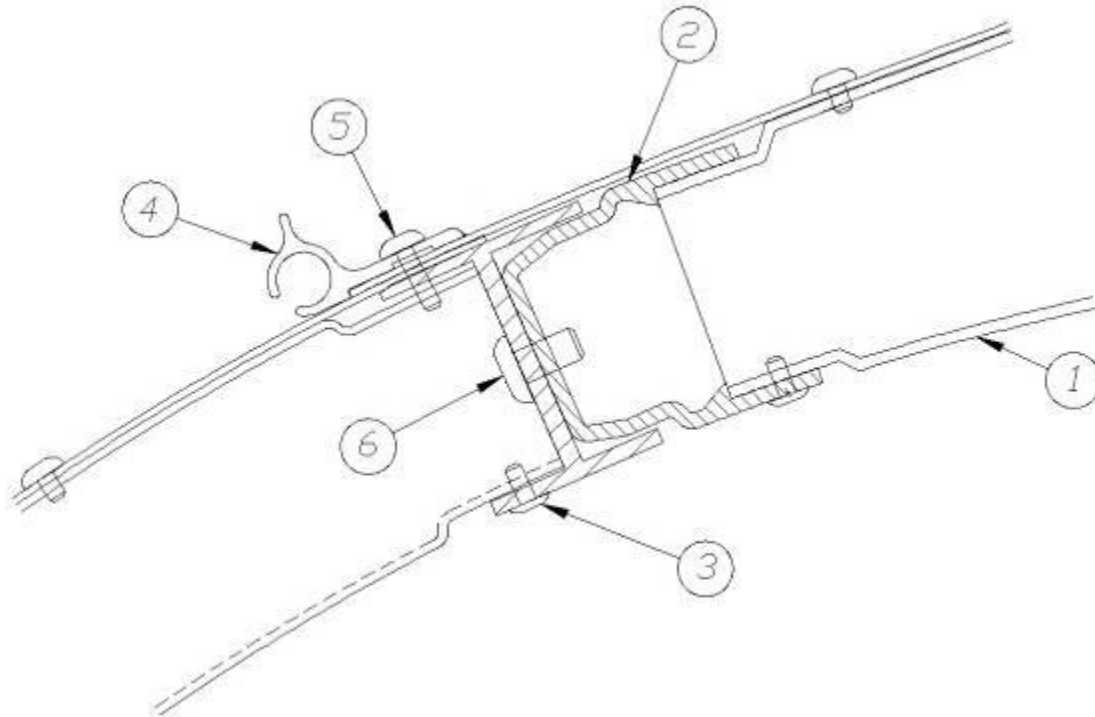

2016 FLYING CLOUD EXTERIOR SHELL

Roof

1. 115651	Roof bow, NB
115586	Roof bow, WB
2. 114987-01	Extrusion, roof corner, 194"
114987-02	Extrusion, roof corner, 258"
3. 330127-03	Rivet 1/8" (Mill) AD43ABS
4. 114290-01	Extrusion, Awning/Drip rail, 197
114290-02	Extrusion, Awning/Drip rail, 197.25", 19' only
5. 325003-03	Rivet, 1/8 x 7/16, White
6. 330139-01	Rivet Magnalok SS 1/4"
114489-262	Alum. Sheet, White, .032" x 60" x 262"
114489-198	Alum. Sheet, White, .032" x 60" x 198"
*115727-198	Alum sheet, .032" x 66.75" x 198", White, 25', 25FB
*115727-238	Alum sheet, .032" x 66.75" x 238", White, 27FB, 28'
*115727-262	Alum sheet, .032" x 66.75" x 262", White, 30', 30' Bunk
*115728-198	Alum sheet, .032" x 66.75" x 198", White, 20, 23D, 23FB
*115728-262	Alum sheet, .032" x 66.75" x 262", White, 19'
104948	Air deflector, between roof A/C and refrigerator
115593	Transition cap, Stretched formed, WB
115654	Transition cap, Stretched formed, NB

*115727 & 115728 replaced 114489 in January of 2016, change from seamed roof to 1 piece roof sheets.