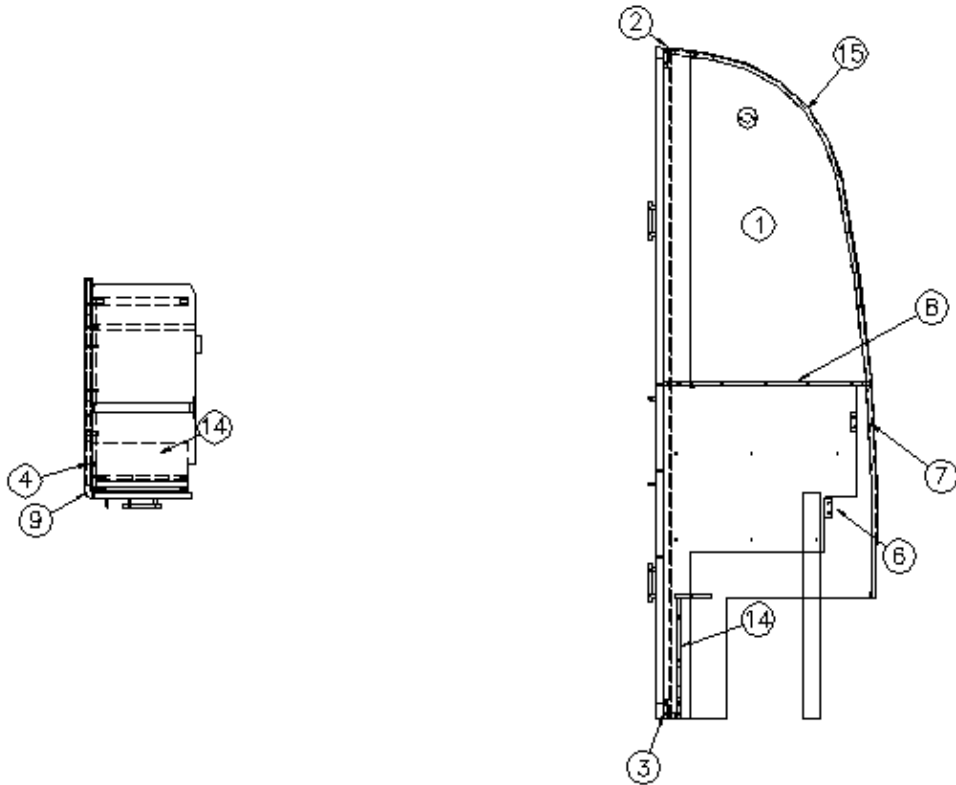

2016 FLYING CLOUD FURNITURE, BEDROOM

Wardrobe, 25'

Parts Listed on Next Page