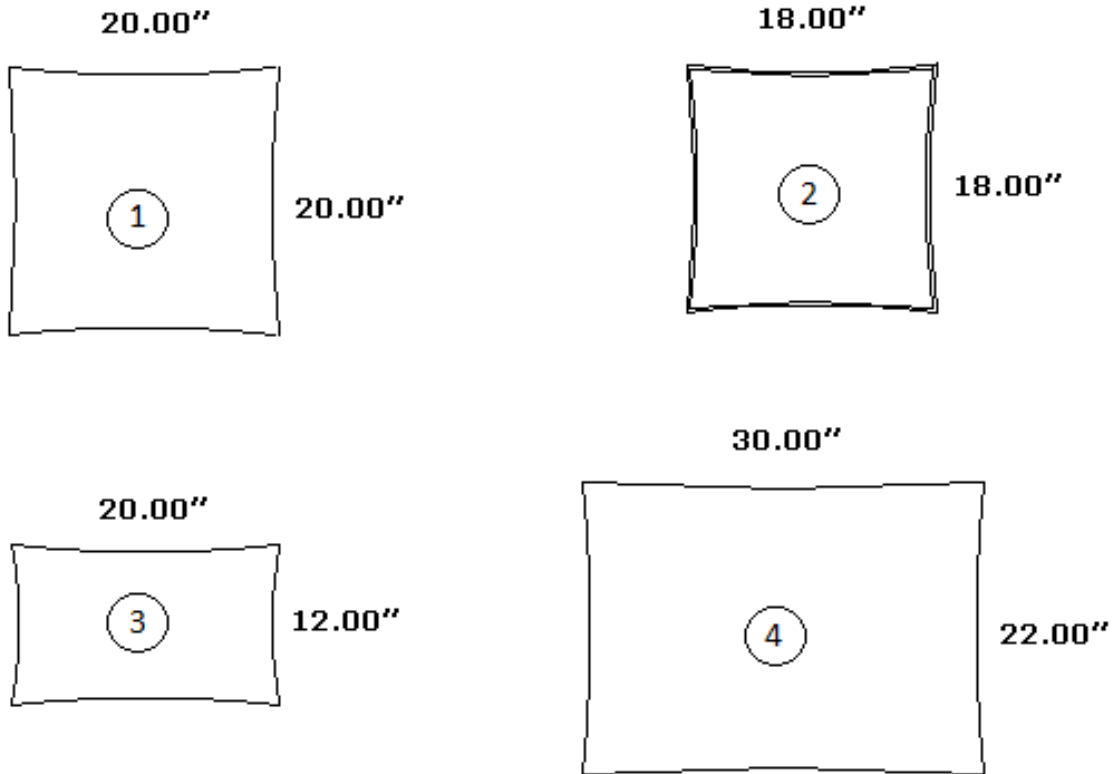

2016 FLYING CLOUD PILLOWS

Pillow Kit, Golden Night

703955-05	Pillow Kit, 23D, 25', 25FB, 26U, 27FB, 28', 30'
703955-06	Pillow Kit, 19', 20', 23FB
703955-08	Pillow Kit, 30' Bunk

1. 703955-01	Pillow, 20 x 20
2. 703955-02	Pillow, 18 x 18
3. 703955-03	Pillow, 20 x 12
4. 703955-04	Pillow, 30 x 22
703955-07	Pillow, 22 x 27, 30' Bunk only