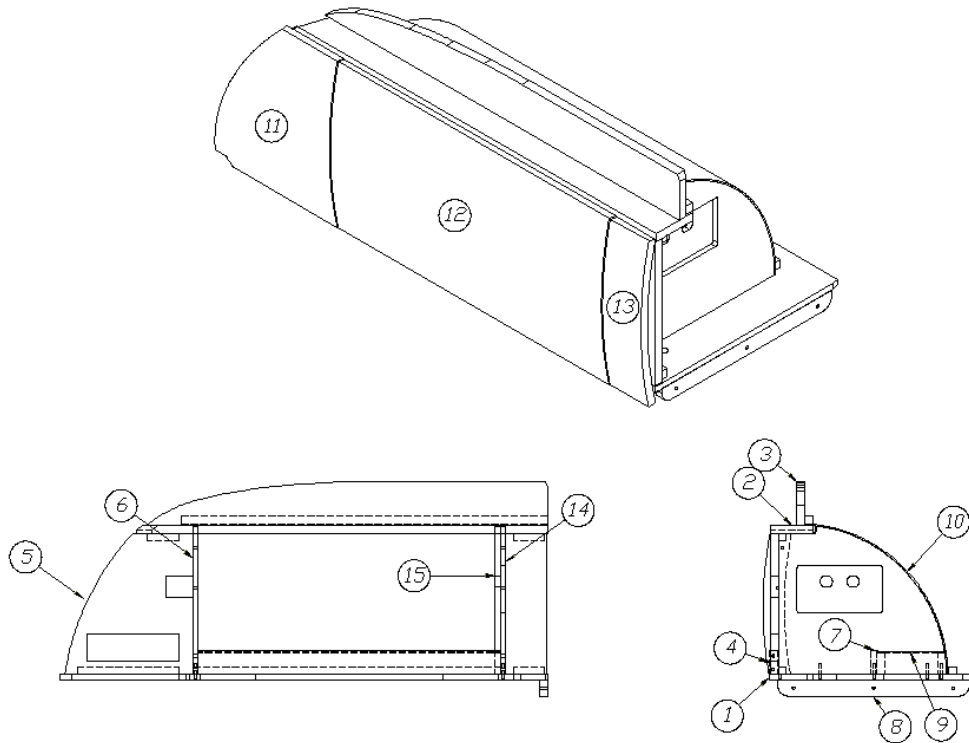

2016 FLYING CLOUD FURNITURE, BEDROOM

Roof Locker, Rear Endliner, 23D

968132-09

Roof Locker, Rear Endliner

1. 967365-09 2. 967366-09 3. 967367-09 4. 967290-09 5. 967283-09 6. 967277-01 7. 968132-098 8. 968132-099 9. 968132-10 10. 968132-11 11. 801786-0614 12. 801786-0914 13. 801786-1014 14. 967277-06 15. 967277-07 201673-01 381840-01 381840-02 365343-01 365343-02	- bottom - top - header - stile - end support - Divider - Panel, 2.25 x 28.35 - Panel, 1.5 x 18 - Panel, 6.5 x 28.35 - Panel, 22 x 29.38 - Door - Door, 28.75 - Filler, 4.08 - Divider w/cutout - Divider w/USB - Cove molding, .43" - Hinge, Overhead spring, LH - Hinge, Overhead spring, RH - Edgebanding, .63", Gold Alchemy - Edgebanding, .94", Gold Alchemy