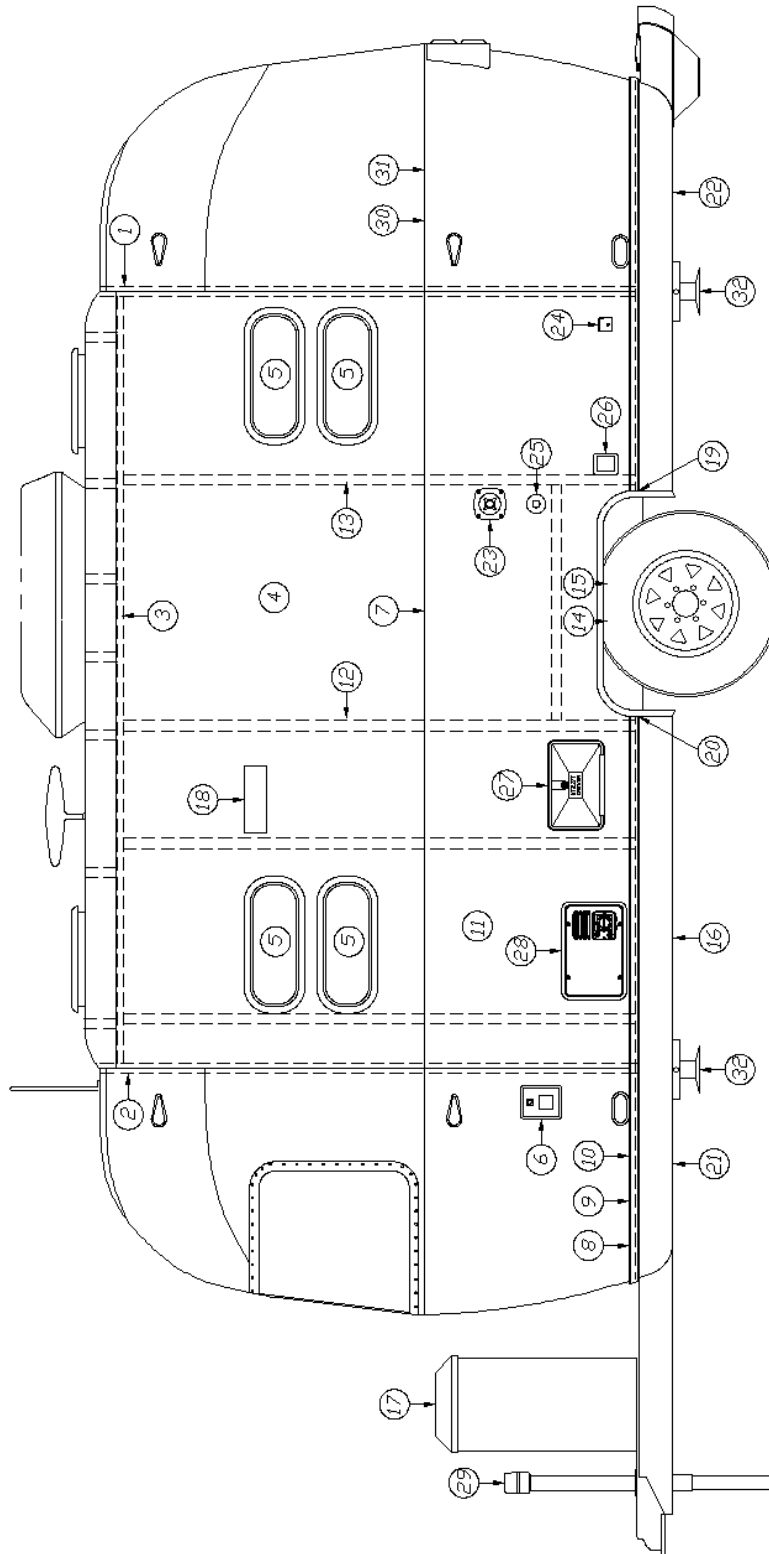

2016 FLYING CLOUD EXTERIOR SHELL

Wall, Roadside, 19'

Parts Listed on Next Page