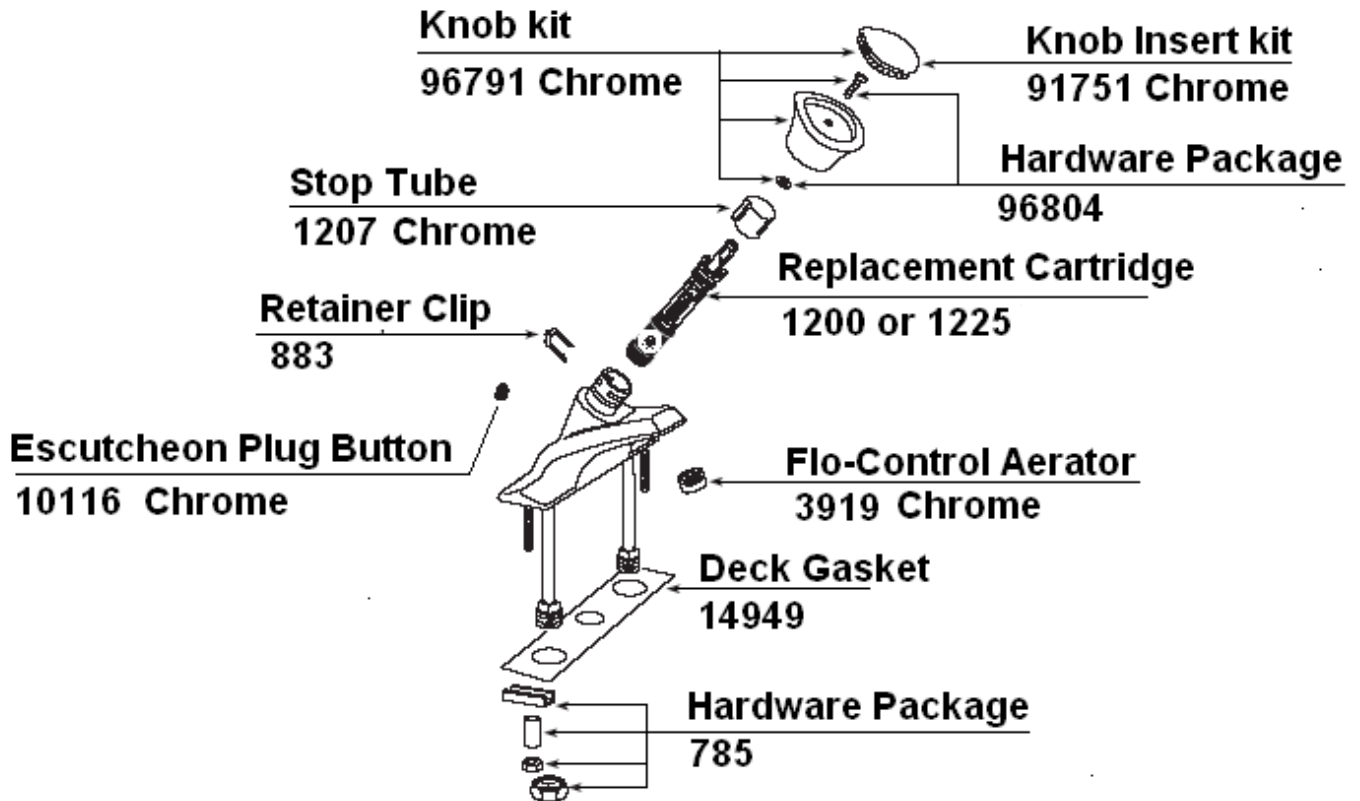

# 2016 FLYING CLOUD PLUMBING, FRESH WATER

Faucet, Lavatory

Contact: 1-800-Buy Moen for parts and warranty

602216-01      Faucet, Lavatory, Moen, Chateau