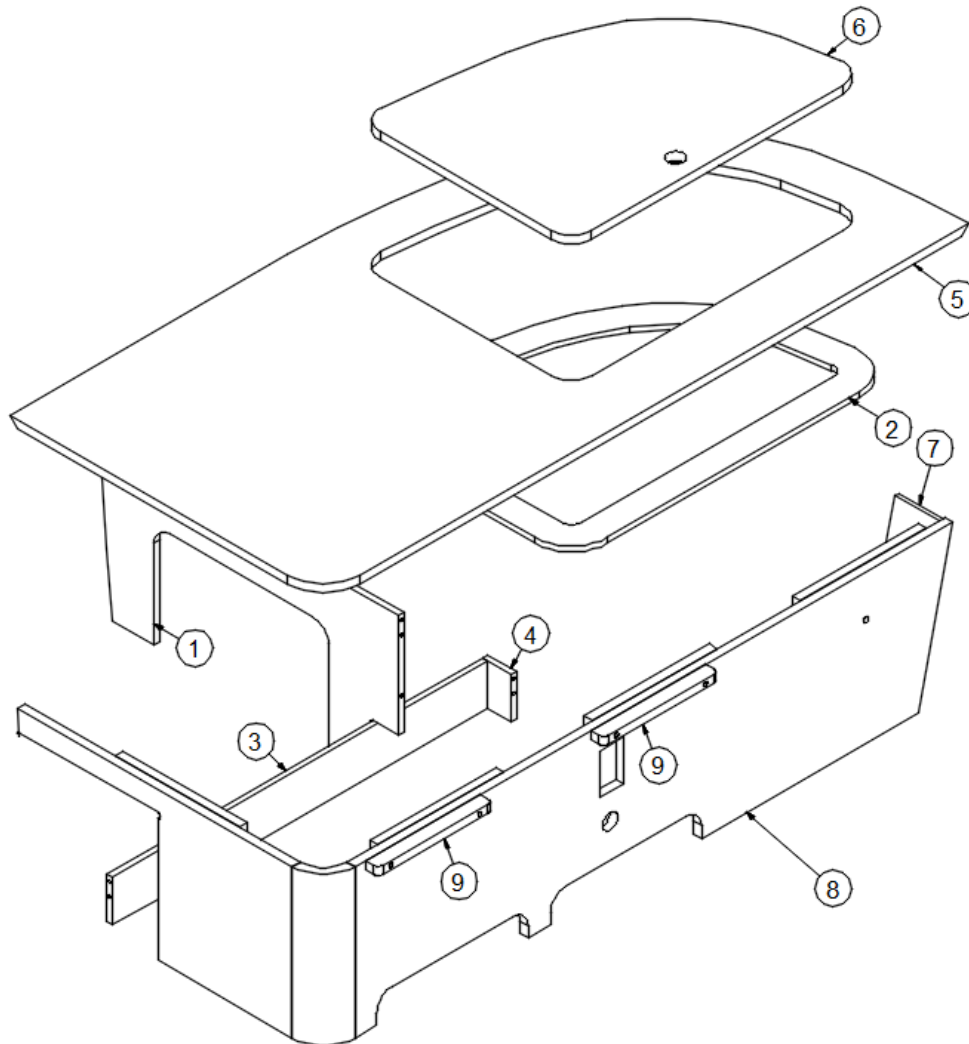

2016 FLYING CLOUD FURNITURE, LOUNGE

Dinette Seat, U-Dinette, Roadside, 26U

968330   Dinette Seat, Roadside

1. 968330-1	Panel, 14.25 x 28.6
2. 968330-2	Panel, 23.34 x 31.09
3. 968330-3	Panel, 4 x 36
4. 968330-4	Panel, 2.75 x 4
5. 968330-5	Panel, 30.09 x 61.9
6. 968330-6	Panel, 20.22 x 29.98
7. 968330-11	Panel, 4.25 x 14.5
8. *968331	RS dinette seat radius panel
9. 800470-0014	Hardwood stop
365343-02	Edgebanding, .94", Gold Alchemy

*968331 side cutout modified starting serial #535887 to fit new closeout 968336