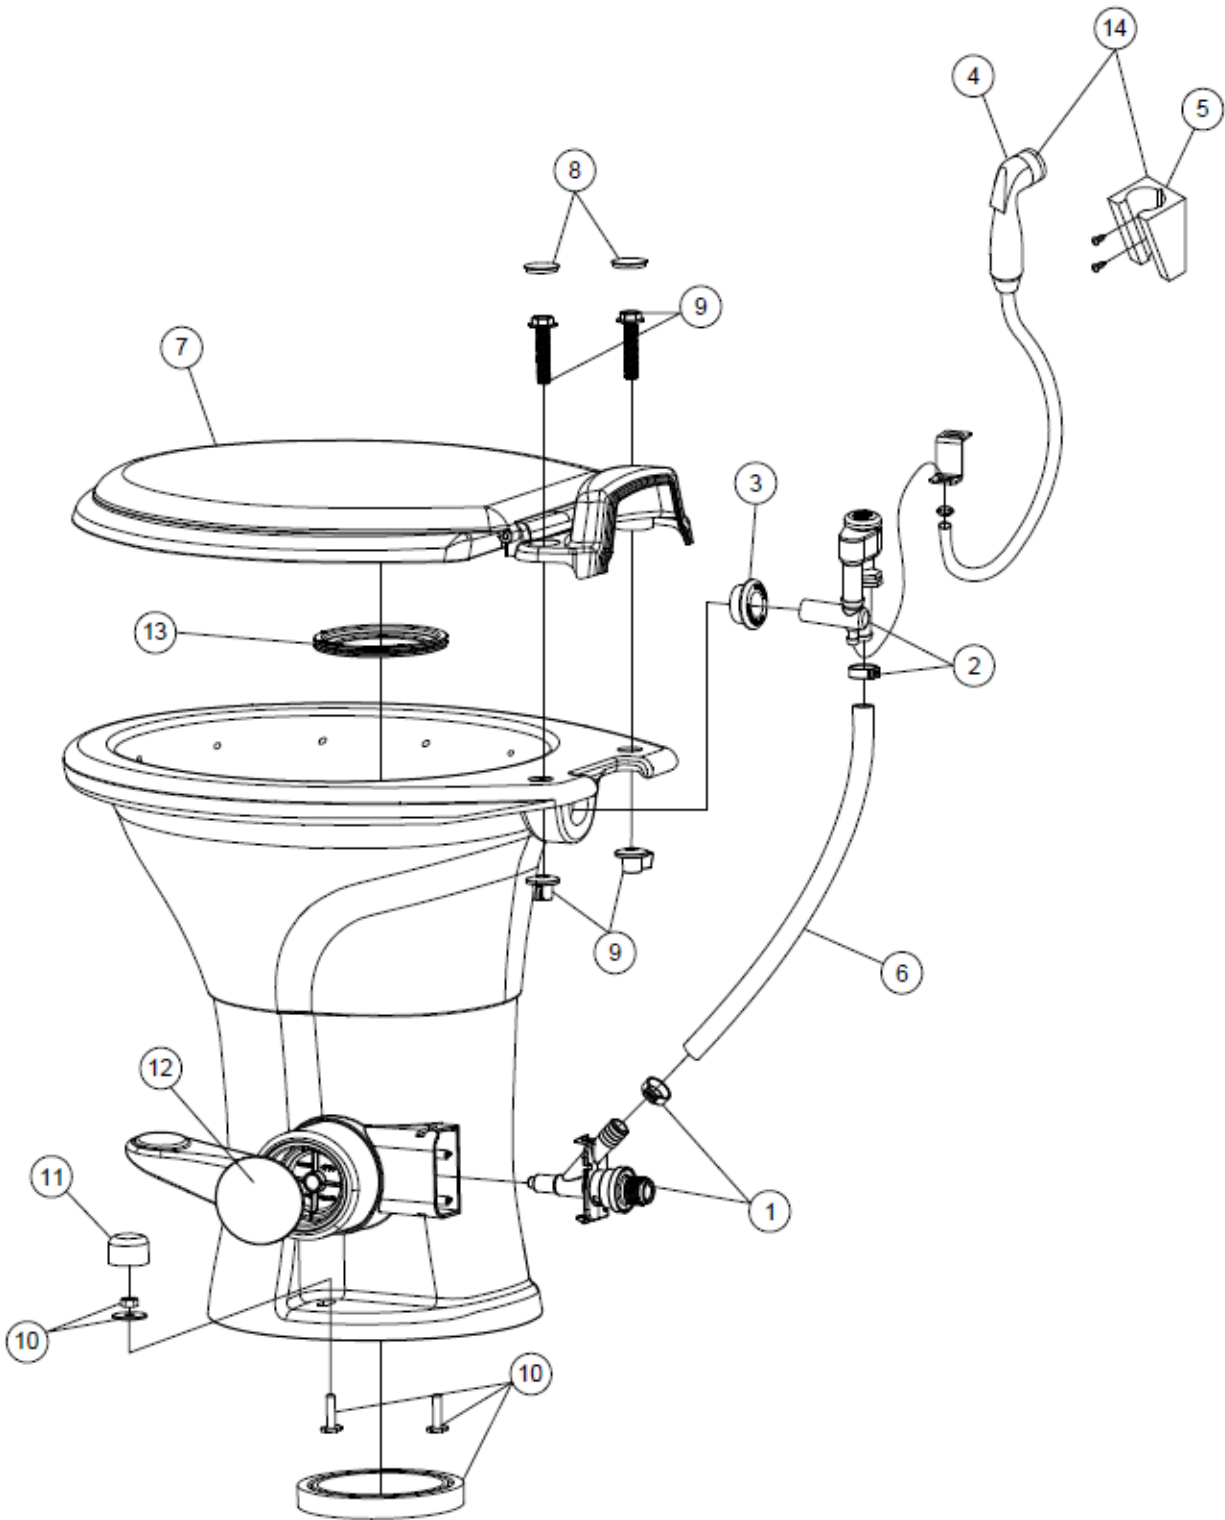

2016 FLYING CLOUD PLUMBING, TOILET

Toilet, 25', 25FB, 27FB, 28', 30'

Parts Listed on Next Page