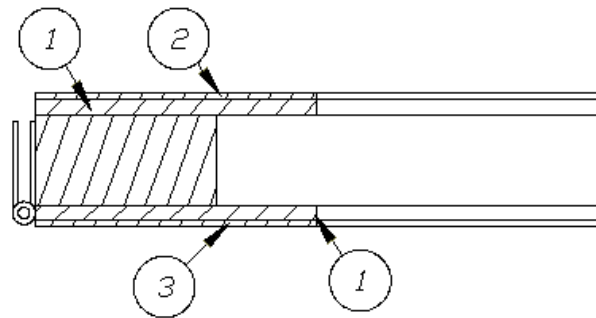

2016 FLYING CLOUD FURNITURE, LAVATORY DOOR

Door, Bath, 26U

968349

Bath door, 24.5 x 72

1. 801917-01
2. 801355-01
3. 801793-01
4. 371438
5. 203761-02
- 382034
- 380203-01
- 365343-02

- Panel, MDF, 26 x 76
- Laminate, Frosted White
- Laminate, Gold Alchemy
- Window, 9.25 x 19.31
- Window trim, 18"
- Latch, Flush mount
- Piano hinge
- Edgebanding, .94", Gold Alchemy