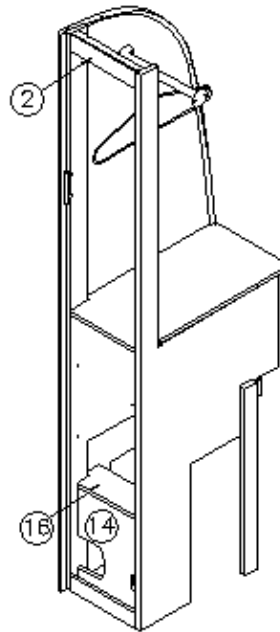

2016 FLYING CLOUD FURNITURE, BEDROOM

Wardrobe, 25'

Parts Listed on Next Page