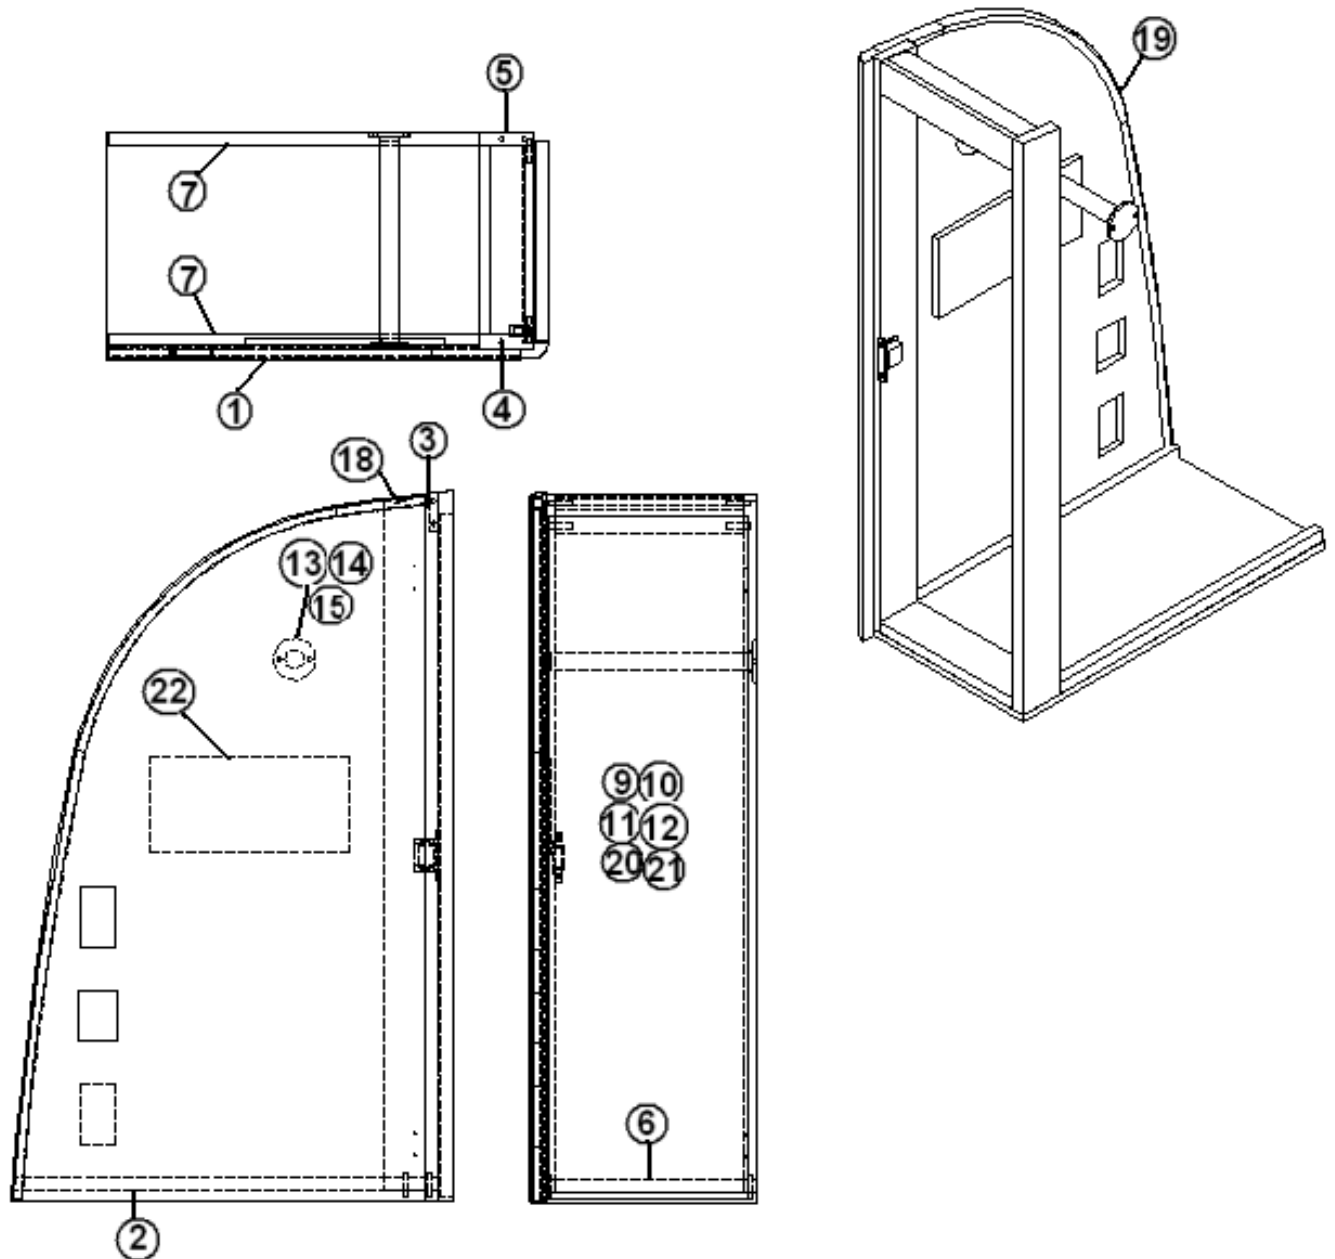

2016 FLYING CLOUD FURNITURE, BEDROOM

Wardrobe, Hanging, Roadside, Twin, 30'

Parts Listed on Next Page