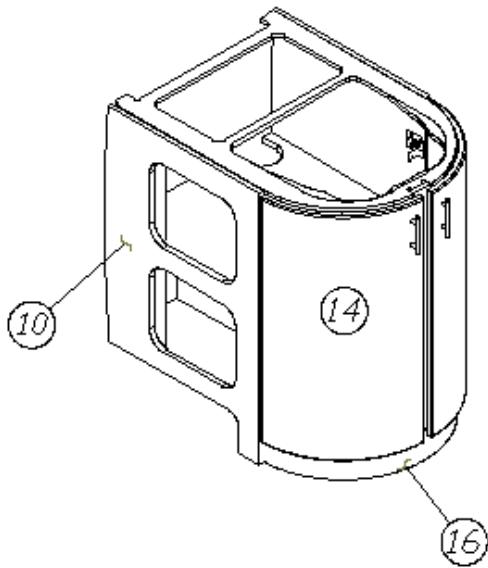

2016 FLYING CLOUD FURNITURE, GALLEY

Galley, Forward Section, 23D

Parts Listed on Next Page