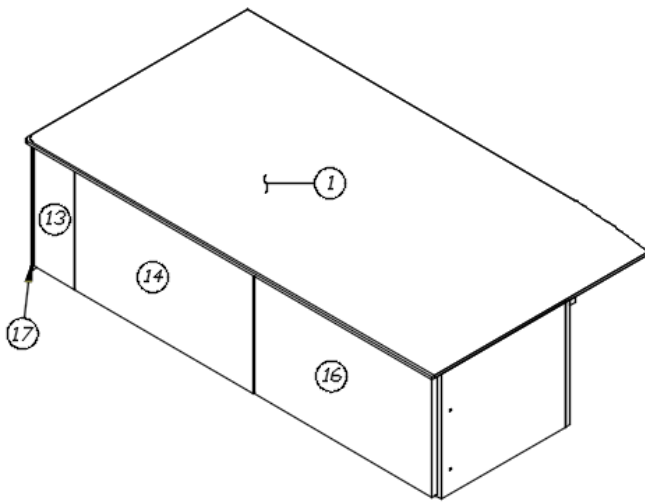

2016 FLYING CLOUD FURNITURE, BEDROOM

Bed, Curbside, Twin, 26U

967925

CS Twin Bed

1. 967925-1	Panel, 31 x 57.25
2. 967925-2	Panel, 15.13 x 56.69
3. 967925-3	Panel, 17.5 x 15.13
4. 967925-4	Panel, 17.5 x 15.13
5. 967925-5	Panel, 2.5 x 24.38
6. 967925-6	Panel, 2.5 x 24.38
7. 967925-7	Panel, 2.5 x 24.38
8. 967925-8	Panel, 2.5 x 24.38
9. 967925-9	Panel, 17.5 x 15.13
10. 967925-10	Panel, 2.5 x 4.94
11. 967925-11	Panel, 2.5 x 4.94
12. 967925-12	Panel, 2.5 x 15.13
13. 967925-13	Panel, 5.56 x 14.25
14. 967925-17	Door, 25 x 14.25
15. 967925-22	Panel, 29.5 x 15.13
16. 967925-26	Door, 25 x 14.25
17. 801706-0014	Corner Trim, 90D, 1" radius, Gold Alchemy
18. 114879-201	Aluminum Sheet 33" x 198"
382044	Handle, Brushed Nickel
381607-11	Hinge
381228-02	Catch, grabber door, 5LB
203419	Storage Box, 23" x 16.75" x 11.88"
365343-02	Edge Banding .94" G. Alchemy