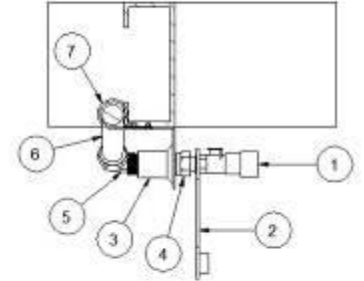

2016 FLYING CLOUD PLUMBING, LPG SYSTEM

Propane Port, Exterior

112008	Exterior Propane Port
112008-01	Exterior Propane Port, 28'

1. 602109-01	Coupler, Quick Disconnect
2. 602109-03	Dust Plug
3. 454901	Bracket, LP Quick Disconnect Port
4. 602286	Nipple, 1/2" MNPT, 1/4" MNPT
5. 602313	Fitting 1/2" MPT X 1/2" FLR, 90°
6. 602315	LP Hose 1/2" FLR SWV 36"
602315-01	18" LP Hose
7. 340085-07	Clamp, Loop, Steel W/Rub 1"
201267-11	Conduit Convoluted 1" Dia.
386250	Label, LPG Service Port