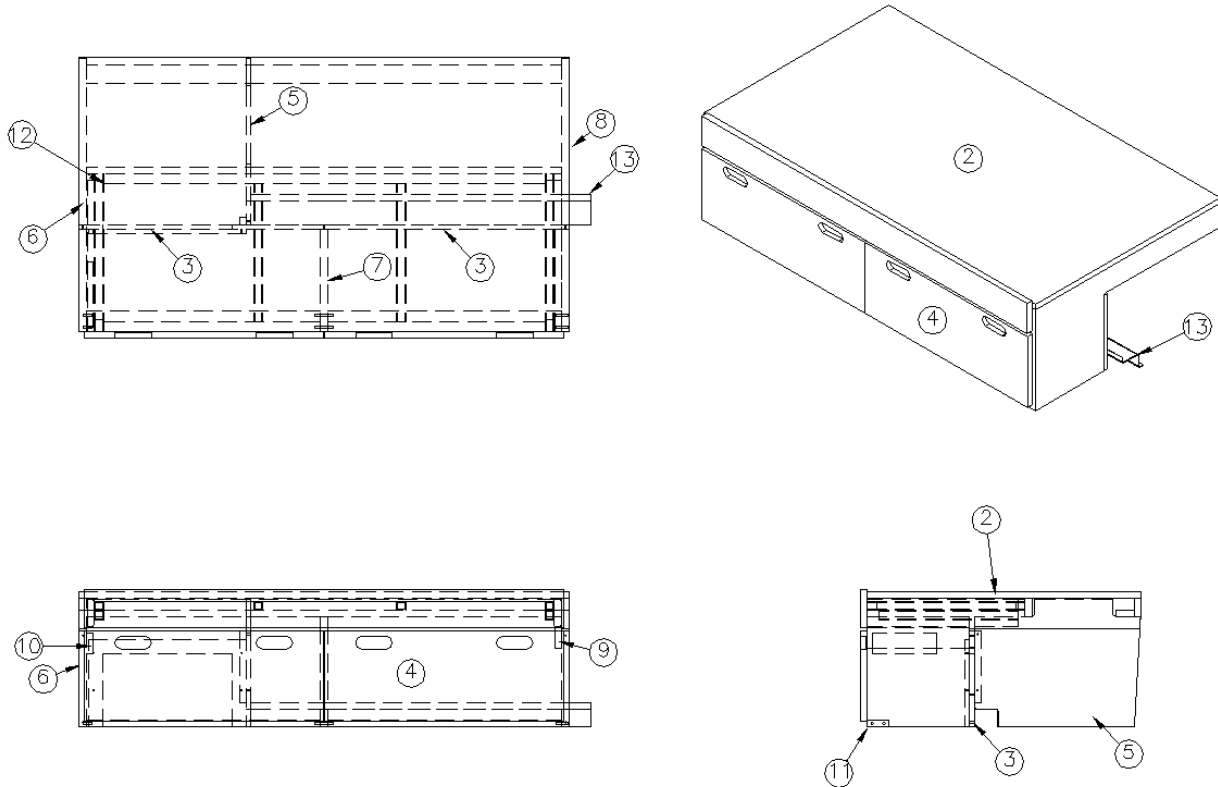

2016 FLYING CLOUD FURNITURE, LOUNGE

Sofa, 25'

968183-09

Sofa Assembly

1. 968184-09	Sofa Bed Assembly
2. 968183-092	Panel, 52.81 x 29.5
3. 968183-3	Panel, 25.28 x 10.38
4. 968183-094	Panel, 9.88 x 25.844
5. 968183-5	Panel, 17.96 x 13.75
6. 968183-7	Panel, 14.13 x 29.5
7. 968183-8	Panel, 11 x 11.88
8. 968183-9	Panel, 14.13 x 29.5
9. 968183-10	Panel, 2.25 x 9
10. 968183-11	Panel, 2.25 x 9
11. 968183-12	Panel, 2.25 x 25.28
12. 968183-28	Panel, 17 x 9.375
13. 114506-08	Wire close out, Dinette area, 36"
381775	Drawer Pull, Flush Satin #UT-10
381072-01	Hinge, 3 x 2", Open
381228-02	Catch, Grabber Door (5lb Pull)
365343-02	Edgebanding, .94", Gold Alchemy
365343-01	Edgebanding, .63", Gold Alchemy