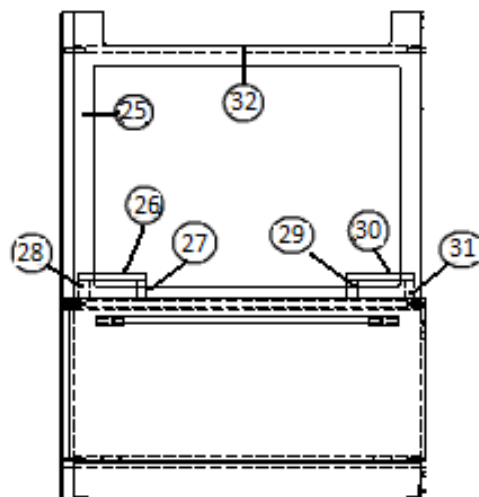

Parts Listed on Next Page