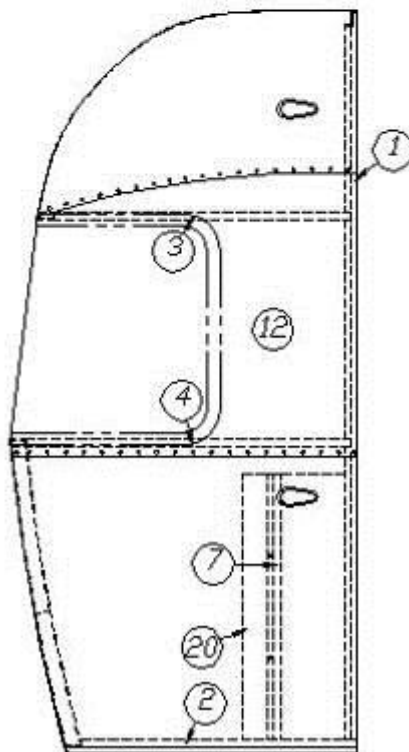

2016 FLYING CLOUD EXTERIOR SHELL

Front End, With Trunk, 30' Bunk

Parts Listed on Next Page