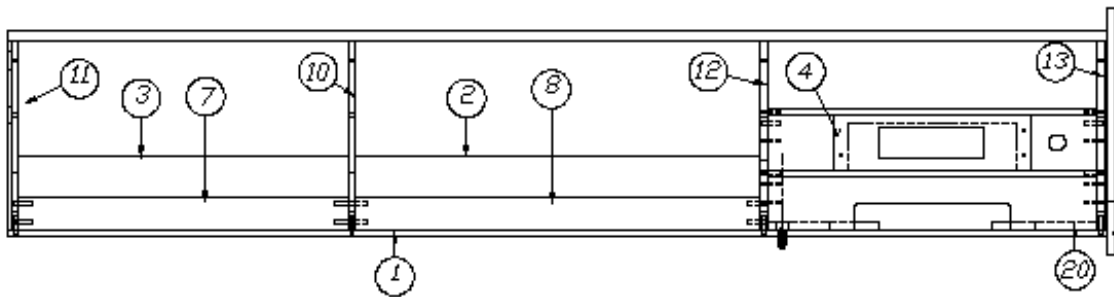

2016 FLYING CLOUD FURNITURE, LOUNGE

Roof Locker, Dinette, Audio & Video Upgrade, 23FB

Parts Listed on Next Page