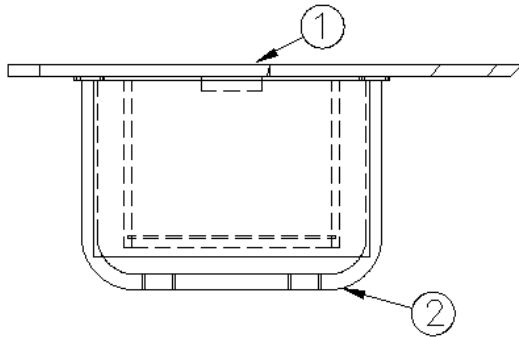

## Dinette Seat, Curbside, 23D

966928-09

Dinette Seat, CS

1. 966928-1
2. 454177
3. 964909-11
4. 966928-094
- 381833-01
- 381074
- 365343-02

Panel, 33.38 x 40.18  
Aluminum legs  
Drawer box  
Door, 11.5 x 18  
Drawer slide, 18"  
Bull dog catch  
Edgebanding, .94", Gold Alchemy