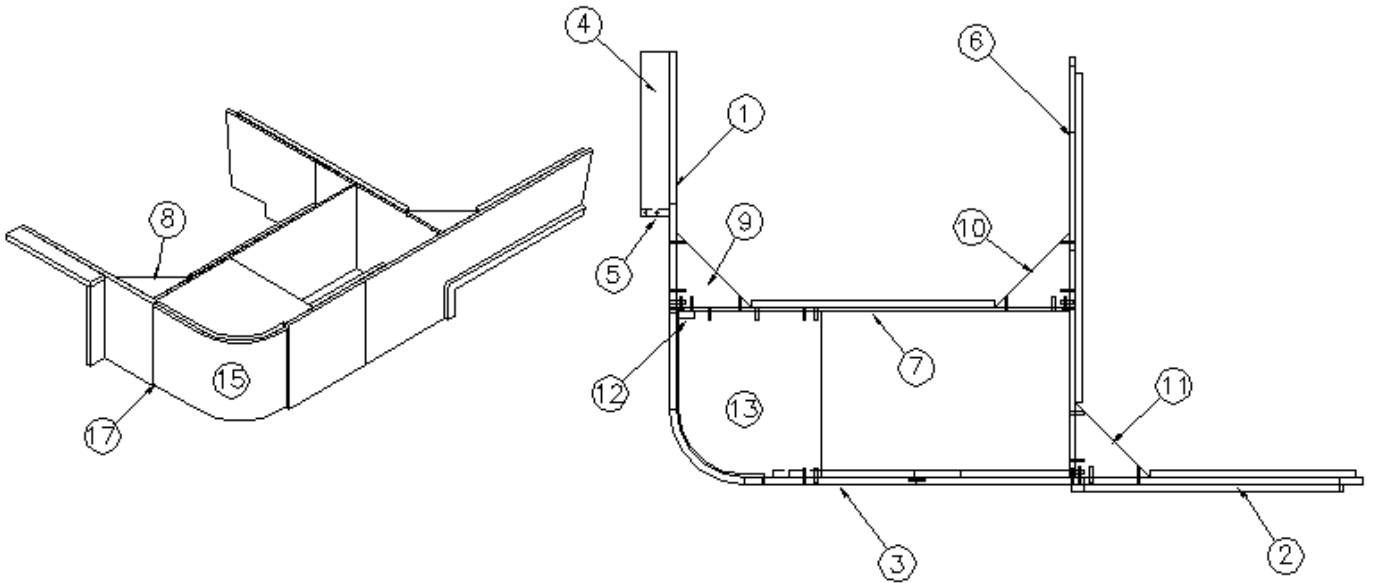

2016 FLYING CLOUD FURNITURE, BEDROOM

Bed, 19', 23D

Parts Listed on Next Page