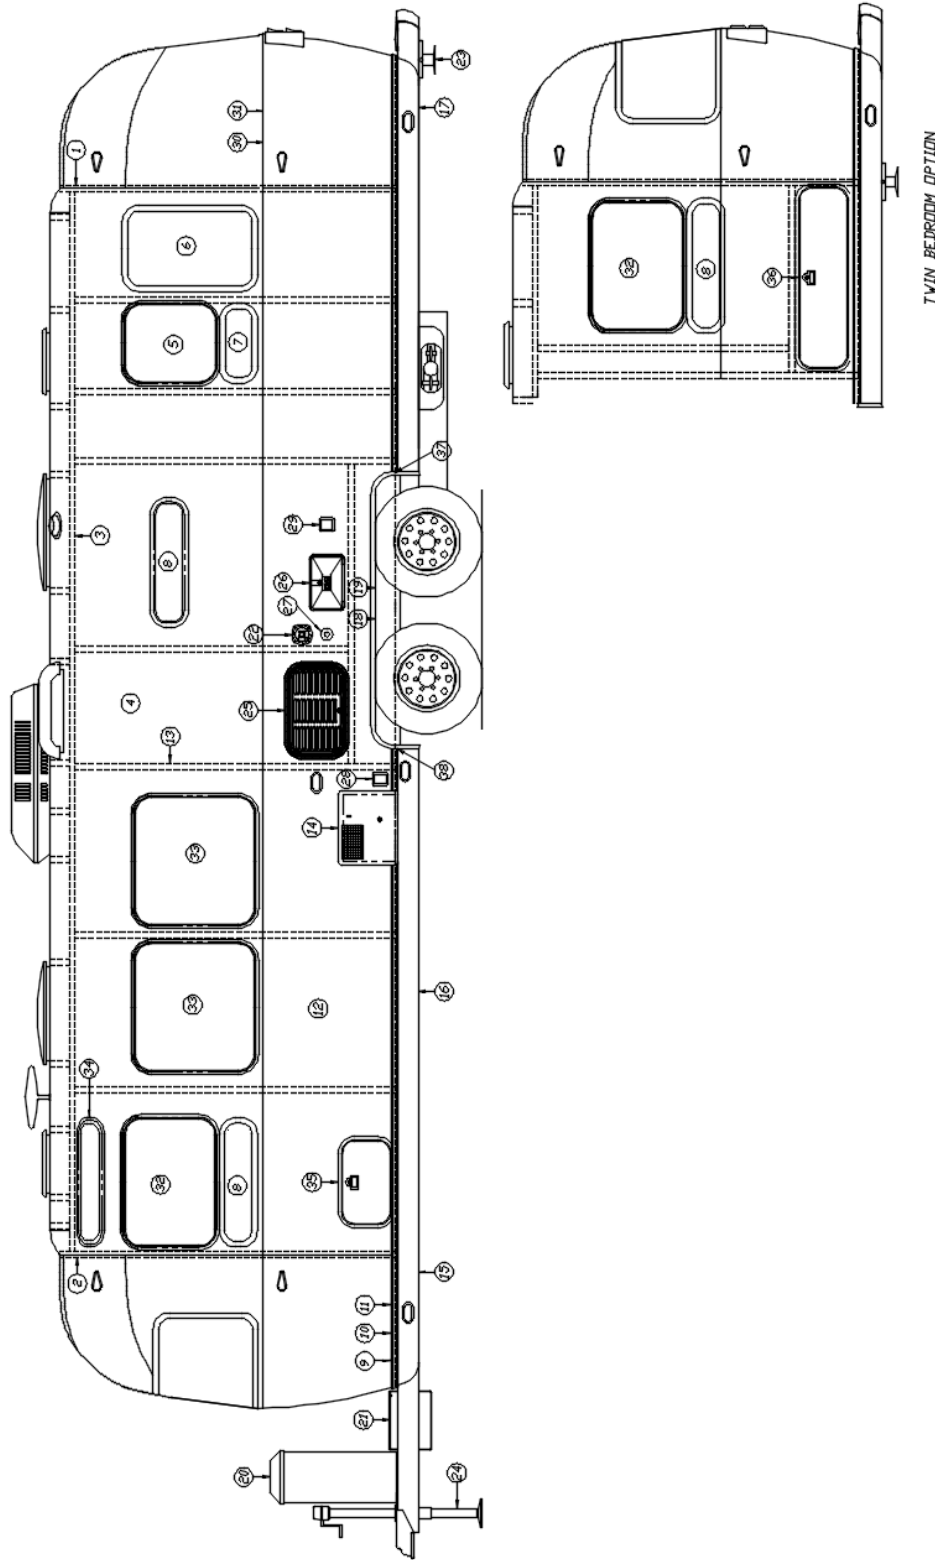

2016 FLYING CLOUD EXTERIOR SHELL

Wall, Roadside, 30'

Parts Listed on Next Page