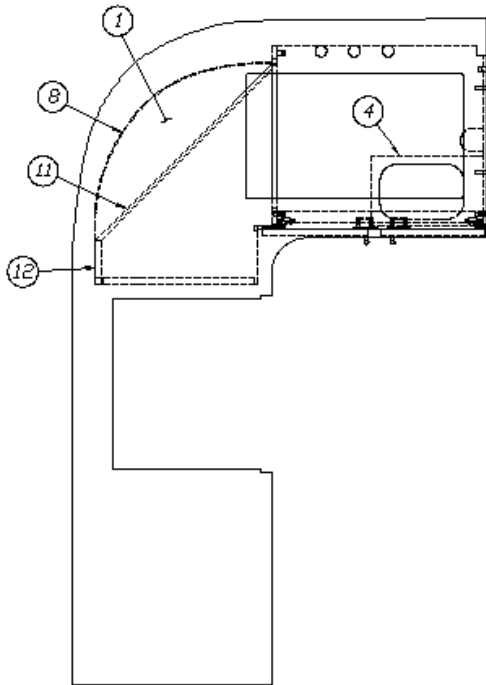

2016 FLYING CLOUD FURNITURE, GALLEY

Galley, Aft Base, 20'

Parts Listed on Next Page