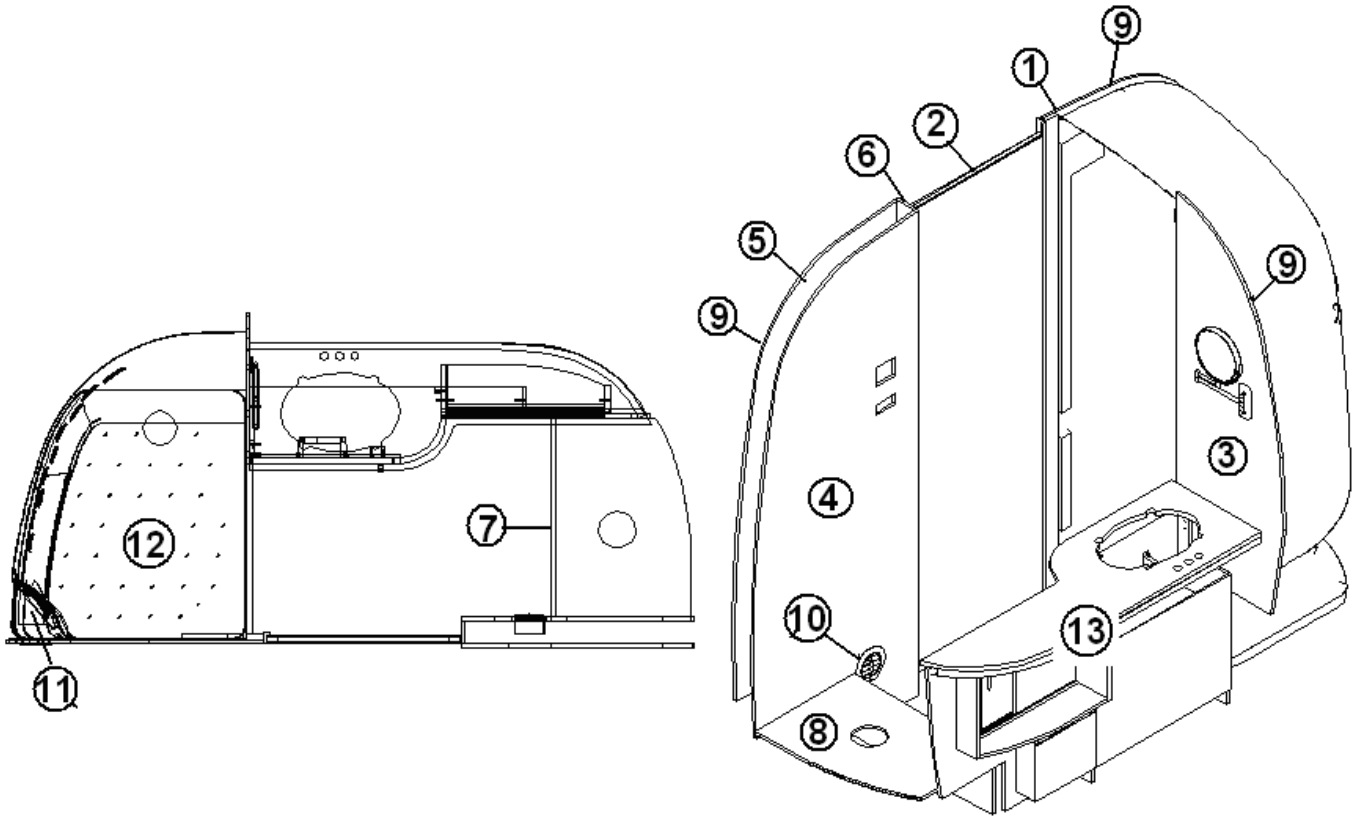

2016 FLYING CLOUD FURNITURE, BATH

Bath Module, 23FB

1. 967325-09	Forward panel sub assembly
2. 967637-09	Door w/Porthole
3. 111730-093	Panel, 20.92 x 78.08
4. 111730-094	Panel, 30.76 x 78.39
5. 111730-095	Panel, 30.76 x 78.39
6. 111730-096	Panel, 3 x 78.55
7. 111730-097	Panel, 21.5 x 7.75
8. 967455-09	Toilet Stand
9. 203138-04	Wall extrusion Oak
10. 602394-03	4" Register, Round, Black
11. 111730-0913	Panel, 5.5 x 5.5
12. 203615	Shower
13. 967321-09	Lavatory assembly
801665-0014	Molding "L", door jam, Gold Alchemy