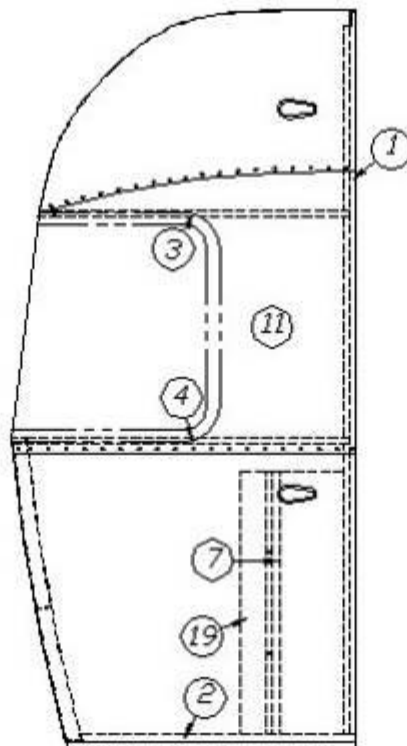

2016 FLYING CLOUD EXTERIOR SHELL

Front End, 25FB

Parts Listed on Next Page