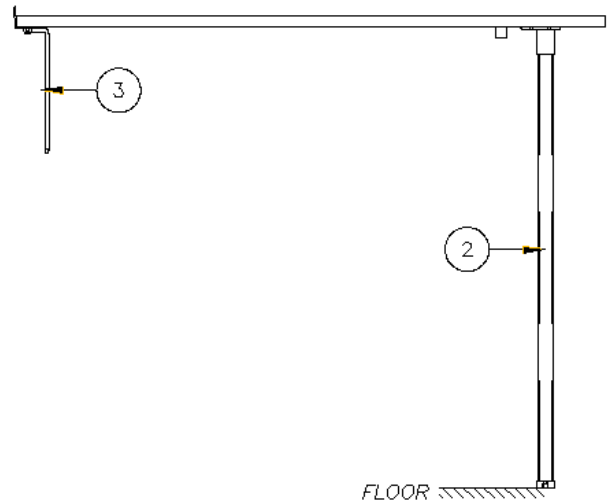

2016 FLYING CLOUD FURNITURE, LOUNGE

Dinette Table, 23D

967154-09

Table Assembly, Dinette

1. 967154-091

Top, Table 29.5 x 40

2. 382177

Leg, Folding Table

3. 380284-02

Table hinge bracket

380284-03

Table Hinge Brackets

340018

Catch Plate J-1

381136

Rubber Bumper