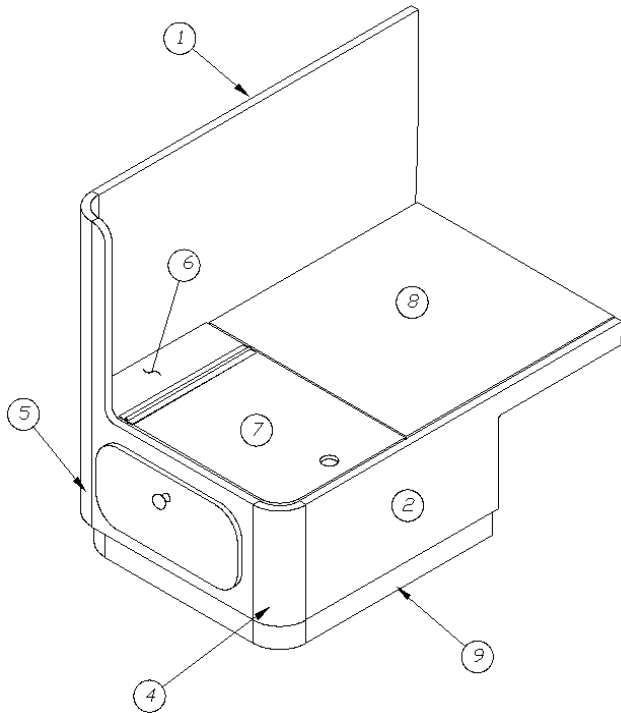

2016 FLYING CLOUD FURNITURE, LOUNGE

Dinette Seat, LH, 23FB

967659	Seat, LH Dinette, Fabric
967659-01	Seat, LH Dinette, Gold Ultraleather
967659-02	Seat, LH Dinette, Black Ultraleather

1. 967659-1	Panel, 29.75 x 36.14
2. 967659-2	Panel, 11.25 x 35.75
3. 967659-3	Panel, 18.25 x 29.75
4. 967659-4	Panel, Radius Corner, 3 x 10.25
5. 967659-5	Panel, Radius Corner, 3 x 29.75
6. 967659-6	Panel, 4.75 x 14.4
7. 967659-7	Panel, 17.25 x 14.15
8. 967659-8	Panel, 22.25 x 23.59
9. 967657	Toe kick
10. 967661	Door, Fabric
967661-01	Door, Gold Ultraleather
967661-02	Door, Black Ultraleather
967675-01	Cover, LH inner back, Fabric
967662-01	Cover, LH inner back, Gold Ultraleather
967662-03	Cover, LH inner back, Black Ultraleather
380458	Piano Hinge, Copper Metallic
381228-02	Catch, Grabber Door (5lb Pull)
381796	Knob, Hollow, 1.25" Diameter