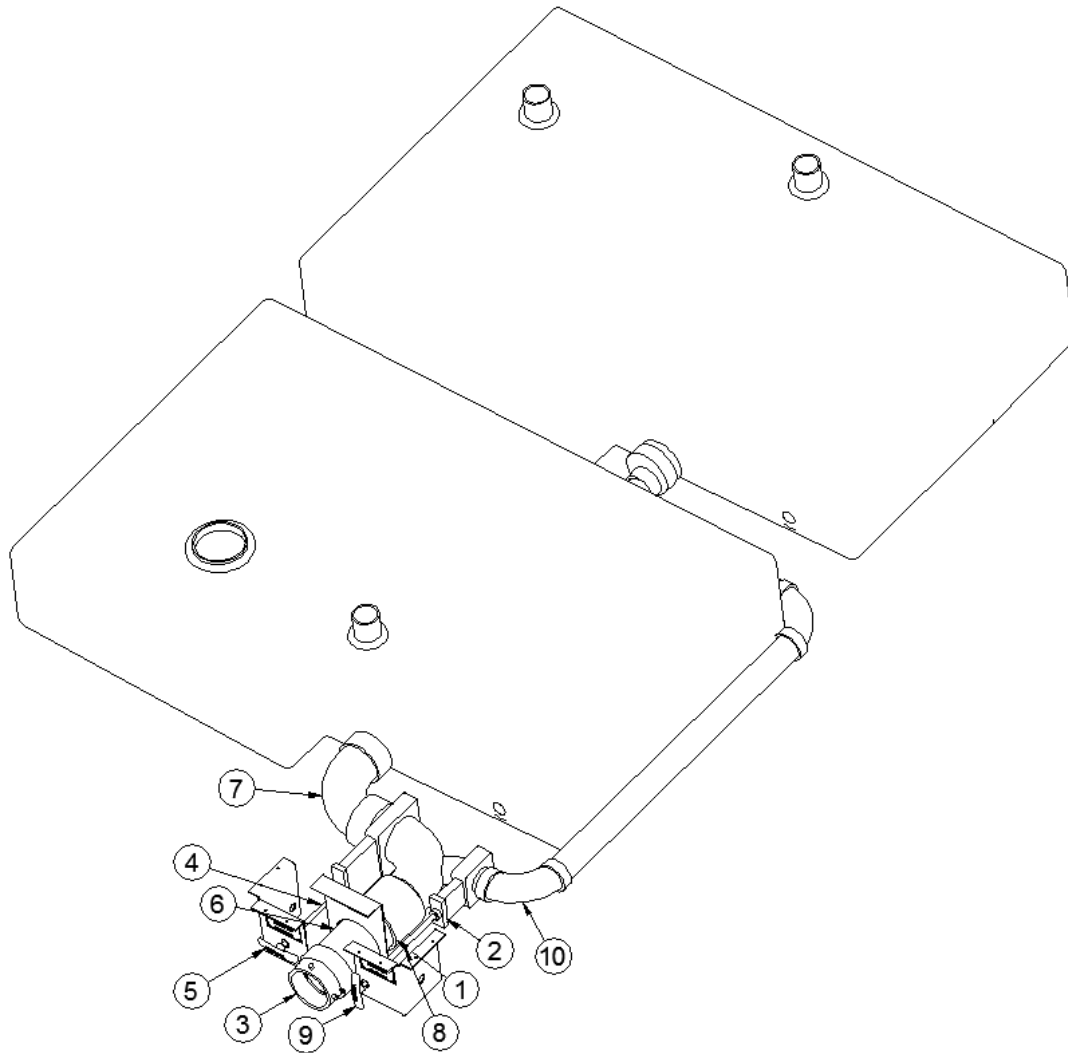

2016 FLYING CLOUD PLUMBING, DRAIN

Dump Valve, 30'

943720

Dump Valve Assembly

1.	600253	Coupler, 3"
2.	601607-16	Dump valve, No handles
3.	601607-06	Termination adaptor
4.	601607-19	Threaded extension, 6"
5.	601607-17	Black tank handle
6.	601160-04	Pipe, ABS DWV, 3"
7.	600820	3" Single Socket 90 Degree
8.	601607-20	Threaded extension, 8"
9.	601607-18	Grey tank handle
10.	600035	Elbow, 90°, Long sweep
	602245-01	Black tank, 39.3 Gallon
	602245-02	Grey tank, 39.3 Gallon