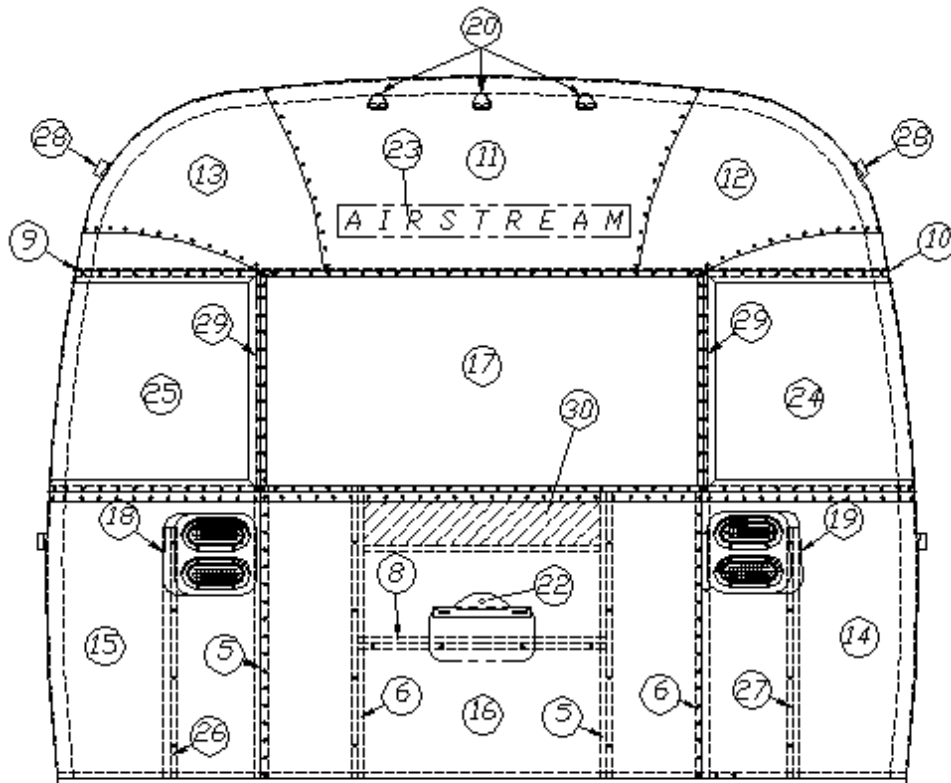

2016 FLYING CLOUD EXTERIOR SHELL

Aft End, 25FB, 27FB

Parts Listed on Next Page