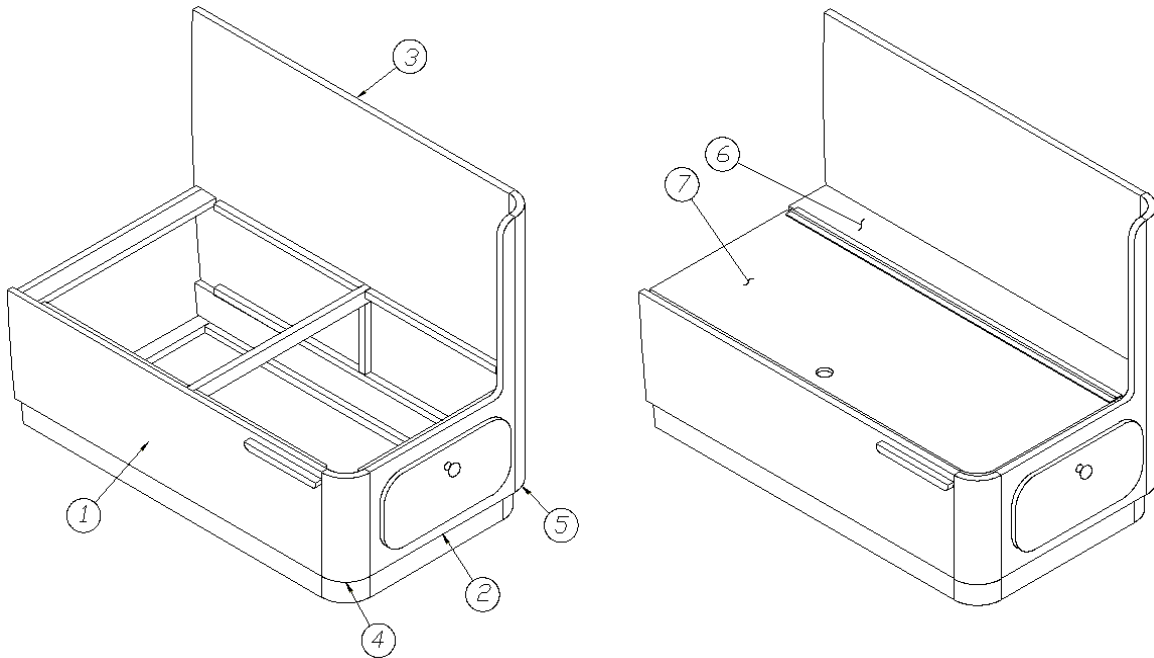

## Dinette Seat, RH, 30'

967666                      Seat Assy. Right Hand Dinette, Fabric  
 967666-01                 Seat Assy. Right Hand Dinette, UL, Gold  
 967666-02                 Seat Assy. Right Hand Dinette, UL, Black