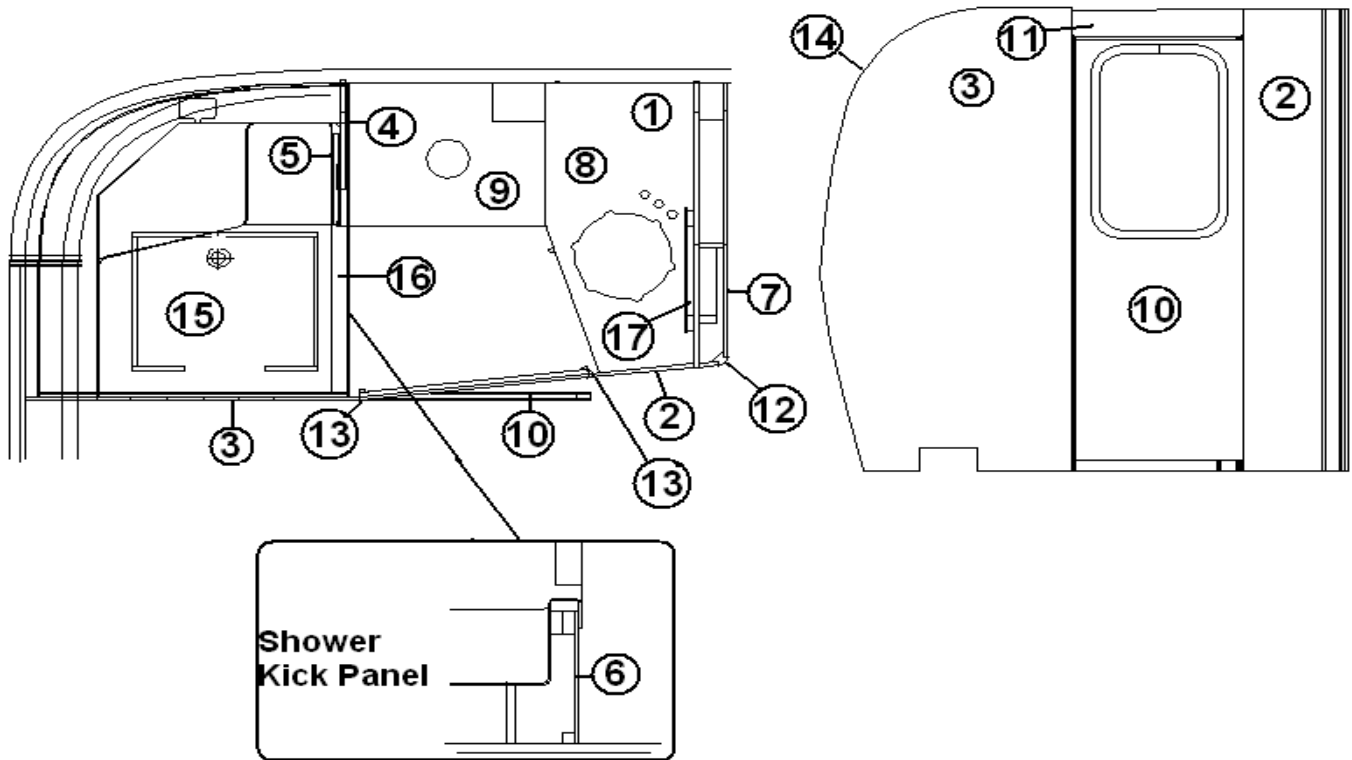

# 2016 FLYING CLOUD FURNITURE, BATH

Bath Module, 20'

- |                 |  |
|-----------------|--|
| 1. 111740-091   | Panel, 36.69 x 79.04                     |
| 2. 111740-092   | Panel, 15.31 x 79.12                     |
| 3. 111740-093   | Panel, 39.83 x 79.38                     |
| 4. 111740-094   | Panel, 14 x 67.69                        |
| 5. 111740-095   | Panel, 3 x 63                            |
| 6. 111740-096   | Panel, 23 x 9.5                          |
| 7. 967351-09    | Panel, aft dinette                       |
| 8. 967342-09    | Lavatory cabinet                         |
| 9. 966941       | Stand, toilet                            |
| 10. 966940-09   | Door, bath                               |
| 11. 967350-09   | Header, bath door                        |
| 12. 801415-0014 | Corner trim, 1" radius, Gold Alchemy     |
| 13. 801665-0014 | Molding, door jamb, Gold Alchemy         |
| 14. 203138-04   | Extrusion, plastic, 1/2"                 |
| 15. 203114-02   | Shower, pan/cap White                    |
| 16. 702937-06   | Shower door, roll away, 62" x 36", White |
| 17. 601847      | Medicine cabinet w/mirror, 16" x 22"     |
| 602284          | Towel bar, 18", Stainless Steel          |
| 602285          | Towel ring, Stainless Steel              |