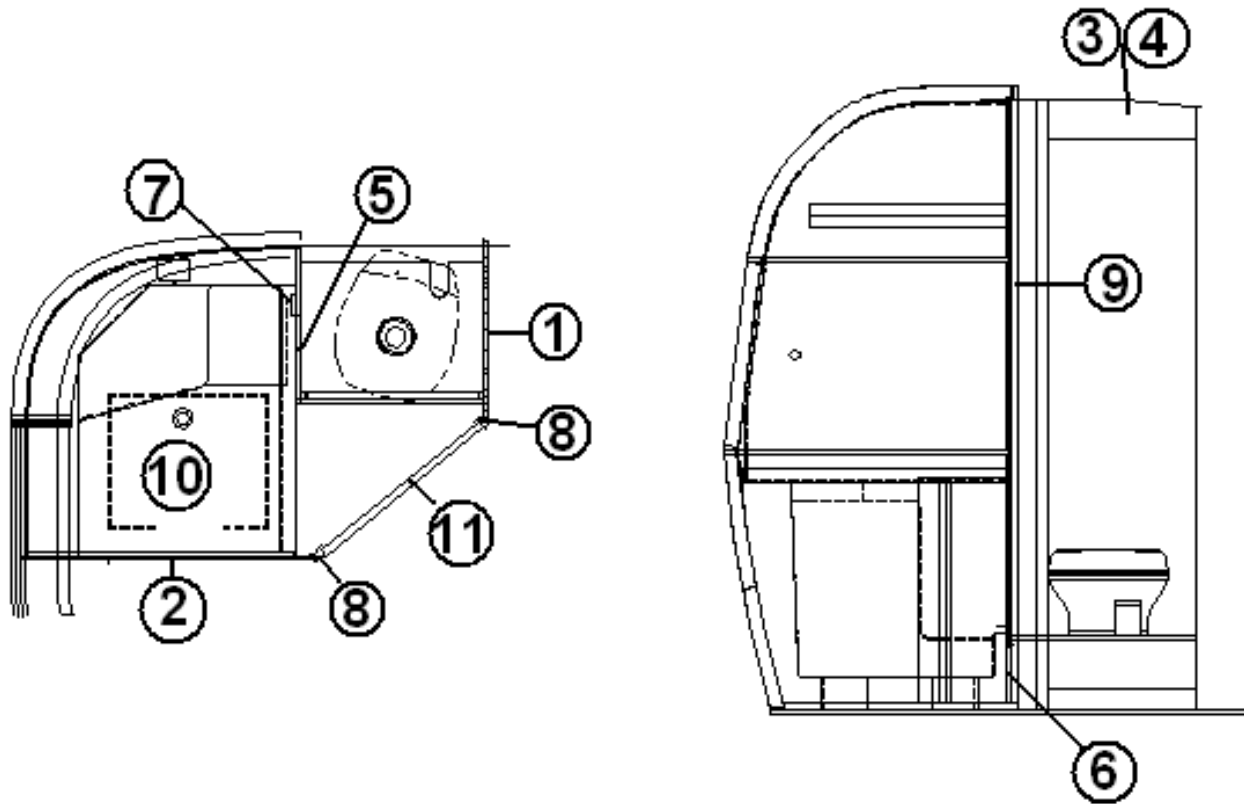

2016 FLYING CLOUD FURNITURE, BATH

Bath Module 19'

1. 111563-091	Panel, forward bath
2. 111563-092	Panel, aft bath
3. 111563-093	Panel, bath divider
4. 111563-094	Header, bath door
5. 111563-095	Panel, 12 x 66.63
6. 111563-096	Panel, 9.5 x 23
7. 111563-097	Panel, 63 x 3
8. 801394-0014	Jamb, bath door, RS-CS
9. 702937-06	Shower door, roll away, 62" x 36", White
10. 203114-02	Pan/Cap Shower 2 pc., White
11. 966939-09	Door, 25.5 x 72
966941-09	Toilet stand
970028	Shower seat support
964994	Closeout, shower
967110-09	Closeout, toilet paper holder