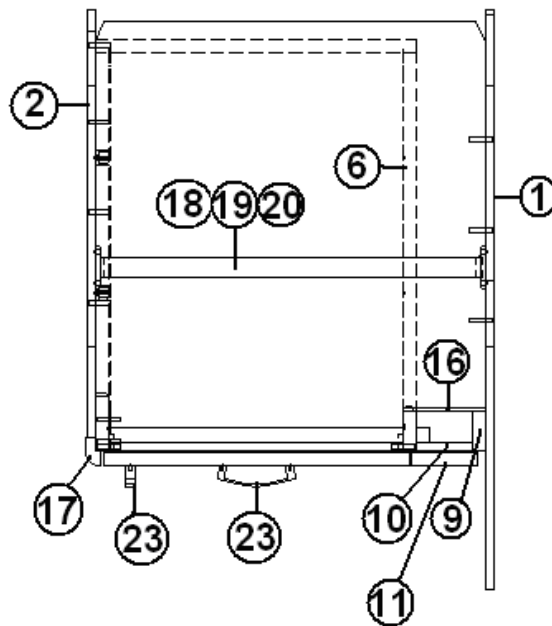

2016 FLYING CLOUD FURNITURE, BEDROOM

Wardrobe, 23FB

Parts Listed on Next Page