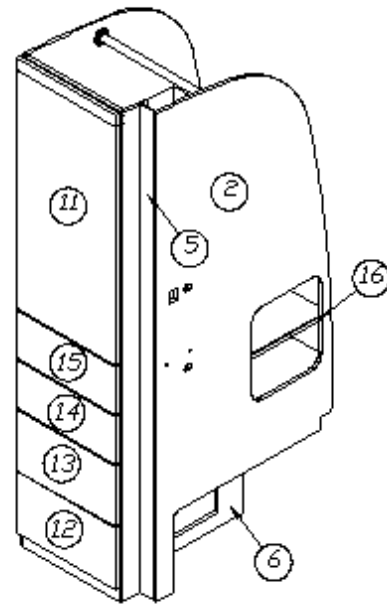

2016 FLYING CLOUD FURNITURE, BEDROOM

Wardrobe, 30' Bunk

Parts Listed on Next Page