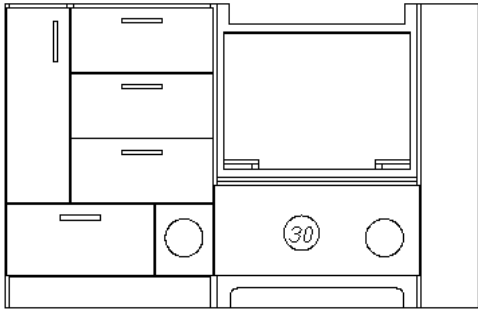

2016 FLYING CLOUD FURNITURE, GALLEY

Galley, Forward Base, 20'

Parts Listed on Next Page