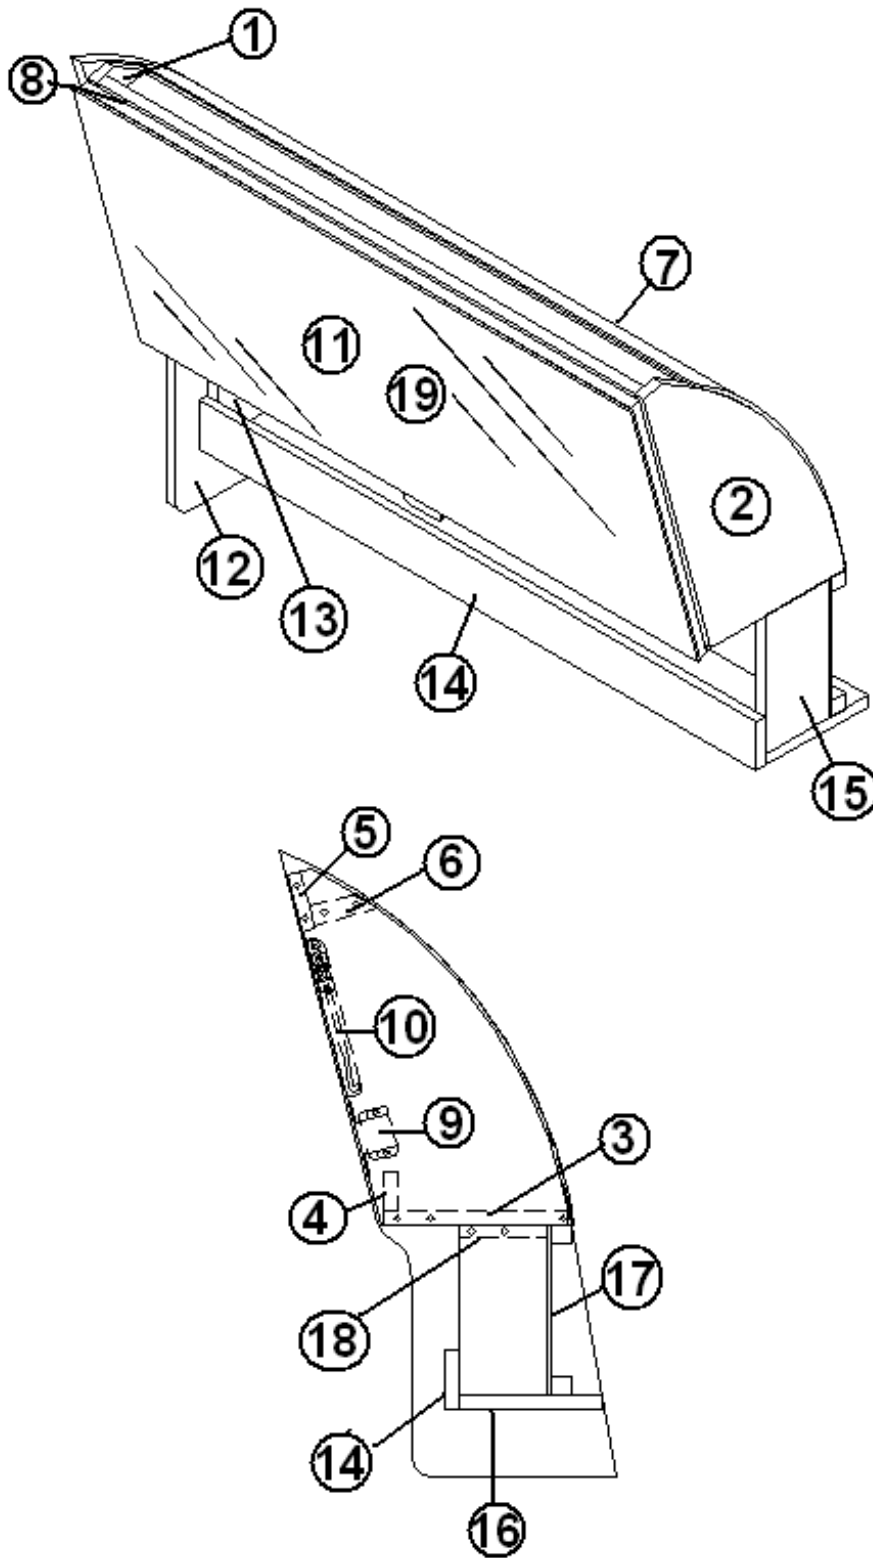

2016 FLYING CLOUD FURNITURE, BATH

Medicine Cabinet, 28'

Parts Listed on Next Page