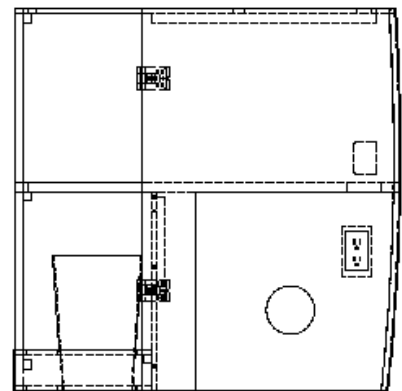

2016 FLYING CLOUD FURNITURE, GALLEY

Galley, Forward, 25'

Parts Listed on Next Page