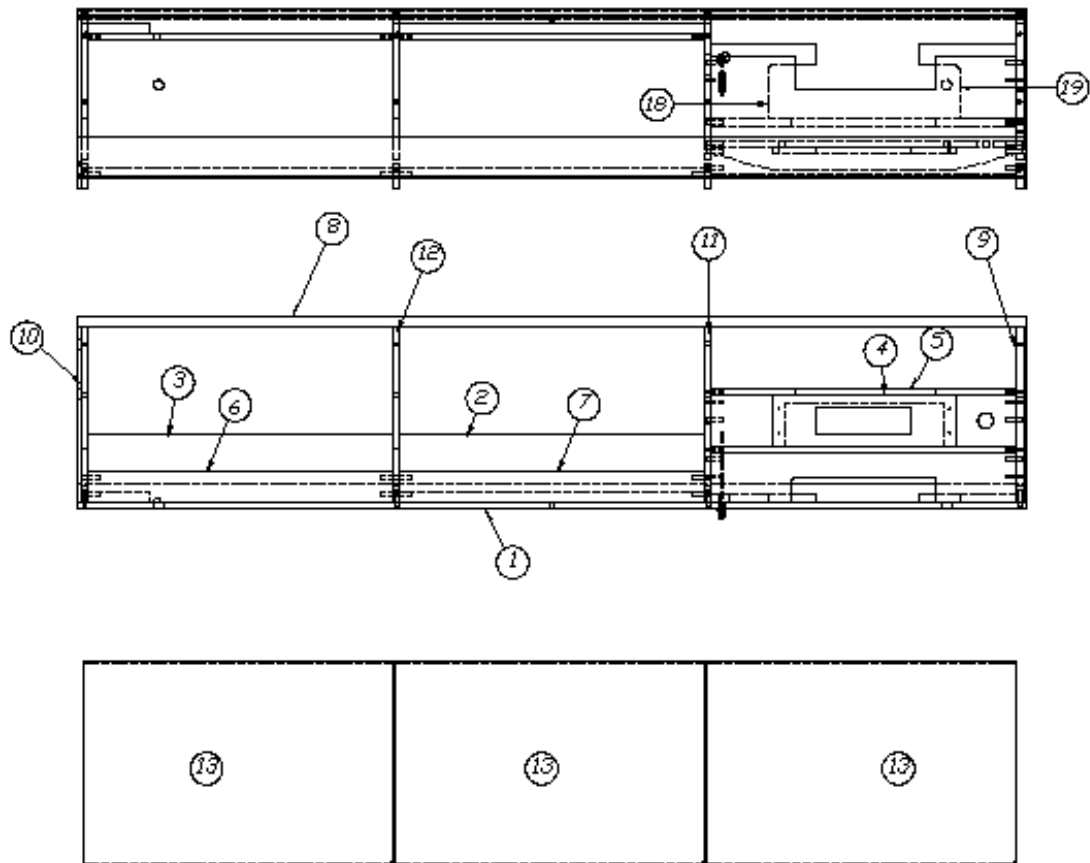

2016 FLYING CLOUD FURNITURE, LOUNGE

Roof Locker, Lounge, 30' Bunk

Parts Listed on Next Page