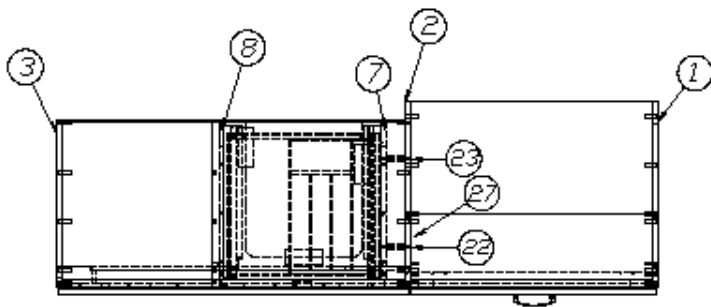

2016 FLYING CLOUD FURNITURE, GALLEY

Galley, 23FB

Parts Listed on Next Page