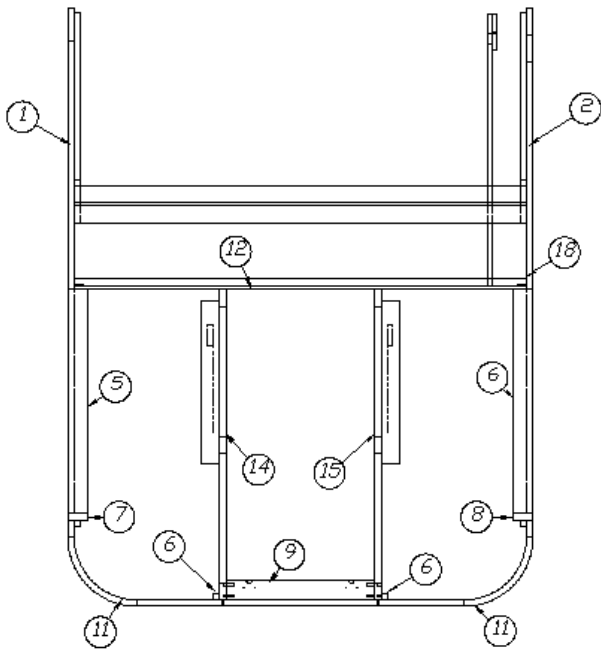

2016 FLYING CLOUD FURNITURE, BEDROOM

Bed, Double, 27FB, 28', 30', 30' Bunk

Parts Listed on Next Page