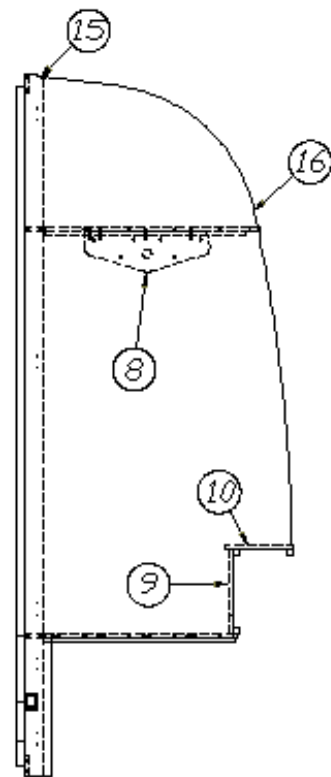

2016 FLYING CLOUD FURNITURE, BATH

Wardrobe, Rear, 30'

Parts Listed on Next Page