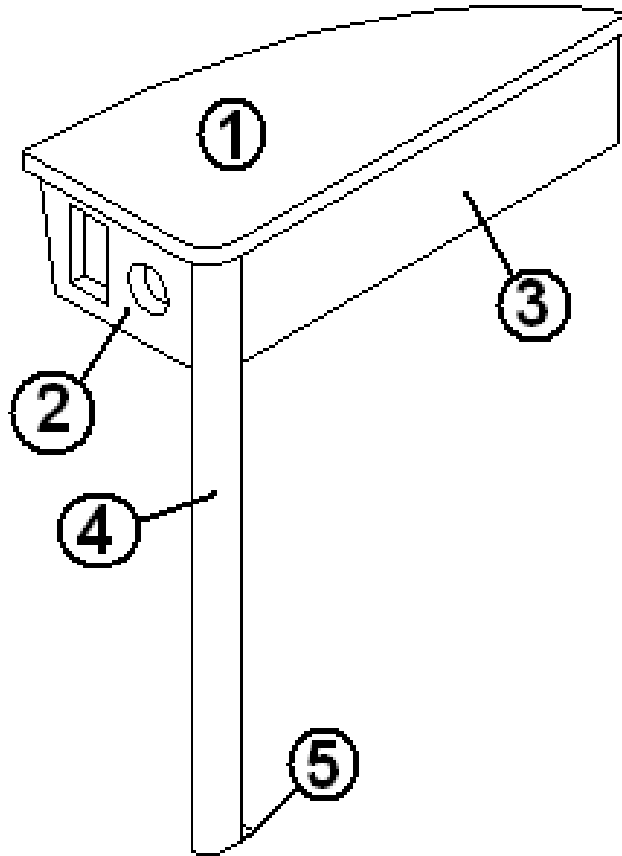

2016 FLYING CLOUD FURNITURE, BEDROOM

Nightstand, 23FB, 25', 25FB, 26U

966899-09

Nightstand

1. 966899-091
2. 966899-092
3. 966899-093
4. 801706-0014
5. 380041

Top, 9.28 x 21.19
Panel, 7.63 x 5
Panel, 18.75 x 5
Corner trim, 90°, 1" radius, Gold Alchemy
Corner brace, 1", Stanley