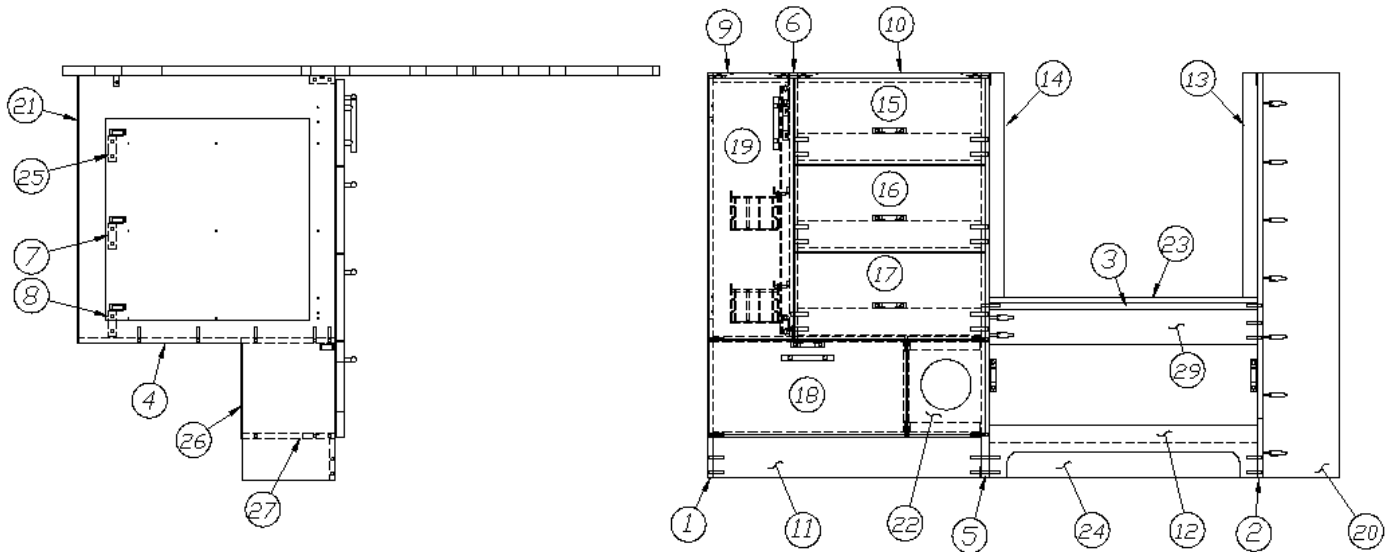

2016 FLYING CLOUD FURNITURE, GALLEY

Galley, Forward Base, 20'

Parts Listed on Next Page