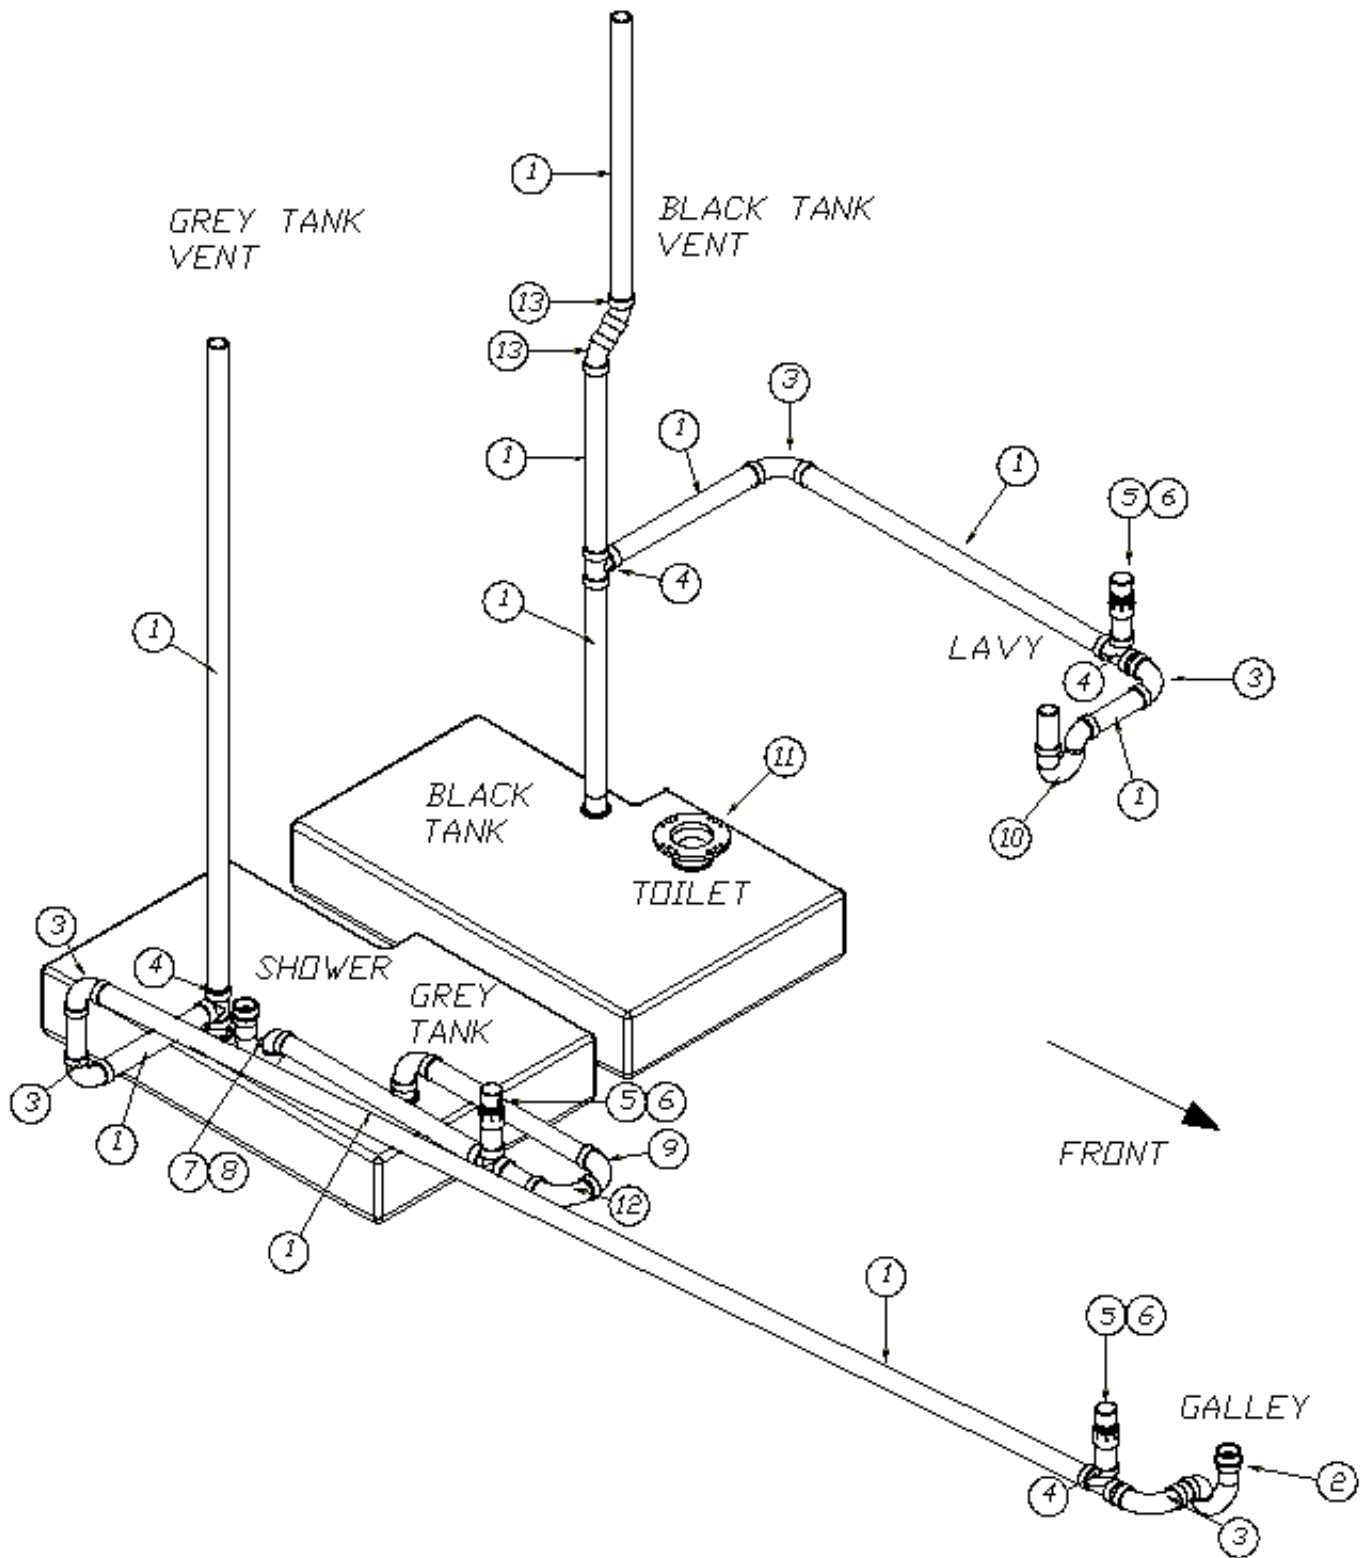

2016 FLYING CLOUD PLUMBING, DRAIN

Drain, Above Floor, 30'

Parts Listed on Next Page