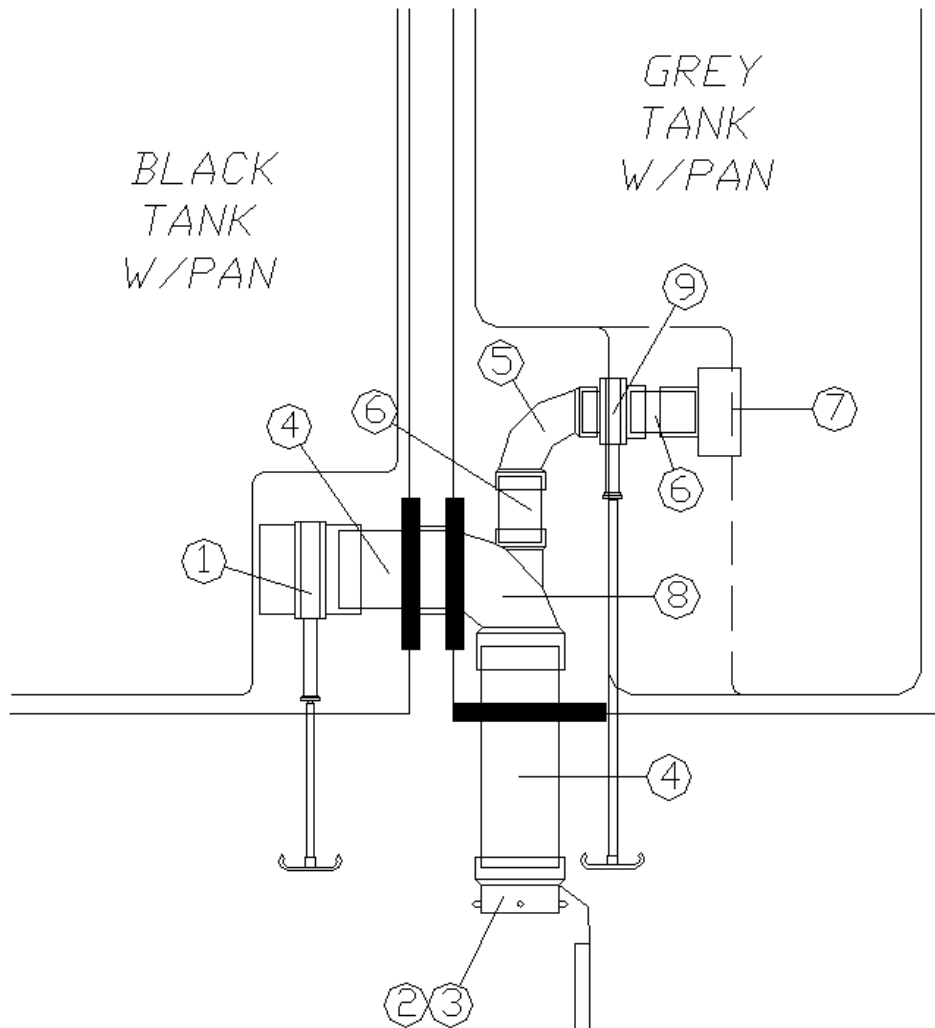

2016 FLYING CLOUD PLUMBING, DRAIN

Tank Drain, 25', 28'

110541

Tank Drain Install

1.	601607-11	Valve assembly, 3" spigot x 3" spigot
2.	601607-06	Termination adaptor
3.	601607-07	Termination cap
4.	601160-04	Pipe, ABS DVW, 3"
5.	600035	Ell, ABS, Long sweep, 1.5"
6.	601160-02	Pipe, ABS DVW, 1.5"
7.	195329-229	Reducer adaptor, 3" to 1.5"
8.	601716	Ell w/low heel, 90°
9.	601607-12	Valve assembly, 1.5" HUB x 1.5" spigot
	04190	Dump valve handle
	340092	Clamp, worm type T40C-75-388-SB
	380481-A	Rubber boot, 3.5" drain line