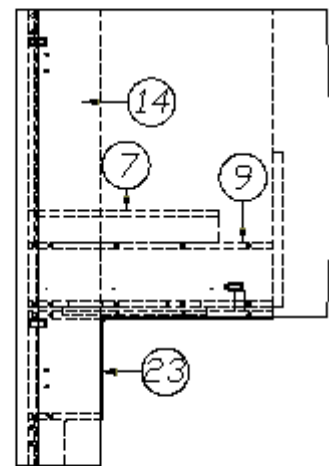

2016 FLYING CLOUD FURNITURE, GALLEY

Galley, 30' Bunk

Parts Listed on Next Page