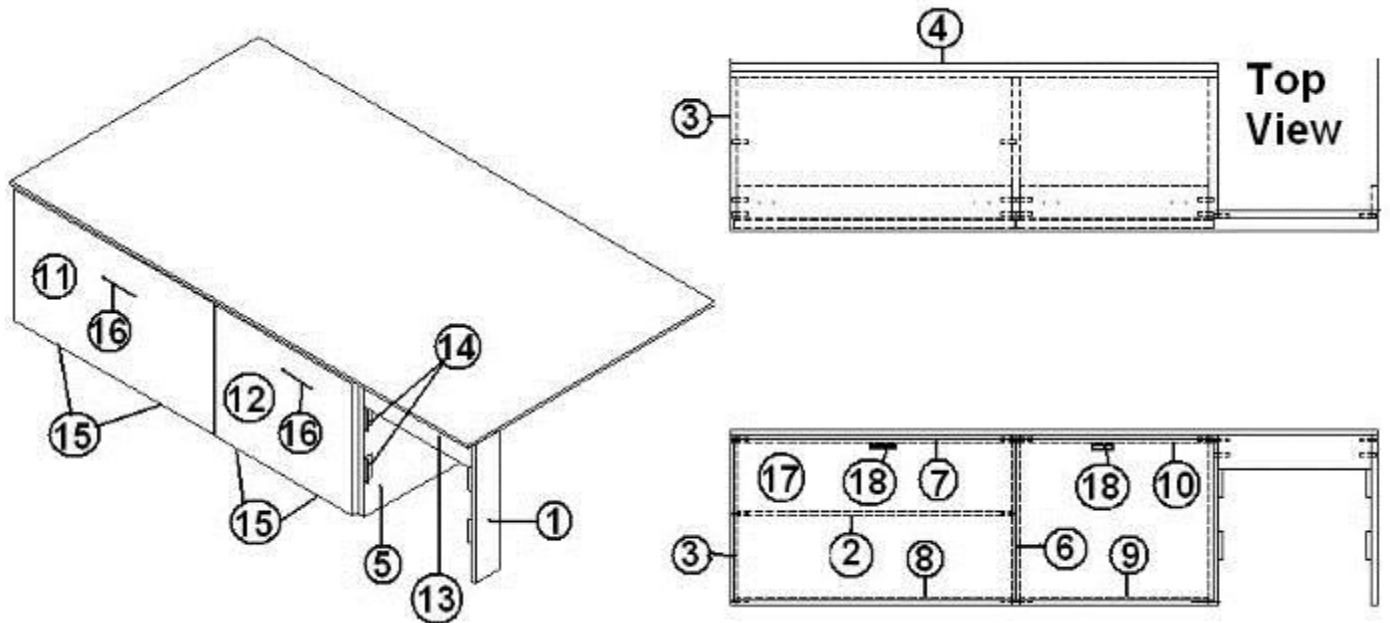

2016 FLYING CLOUD FURNITURE, BEDROOM

Bed, Curbside, Twin, 25FB

966912-09

Bed, CS twin

1. 966912-091	Panel, 3 x 15.13
2. 966912-092	Panel, 12.5 x 24.38
3. 966912-093	Panel, 12.5 x 15.13
4. 966912-094	Panel, 43.13 x 15.13
5. 966912-095	Panel, 12.5 x 15.13
6. 966912-096	Panel, 12.5 x 15.13
7. 966912-097	Panel, 3 x 24.38
8. 966912-098	Panel, 3 x 24.38
9. 966912-099	Panel, 3 x 16.75
10. 966912-0910	Panel, 3 x 16.75
11. 966912-0911	Door, 25 x 14.25
12. 966912-0912	Door, 7.38 x 14.25
13. 966912-0913	Panel, 3 x 13.63
14. 114812	Aluminum angle, 1/2" x 1/2" x 1/2"
15. 381607-11	Hinge
16. 382044	Handle, Brushed Nickel
17. 201051	Drawer, 10 x 22
18. 381228-02	Catch, grabber door