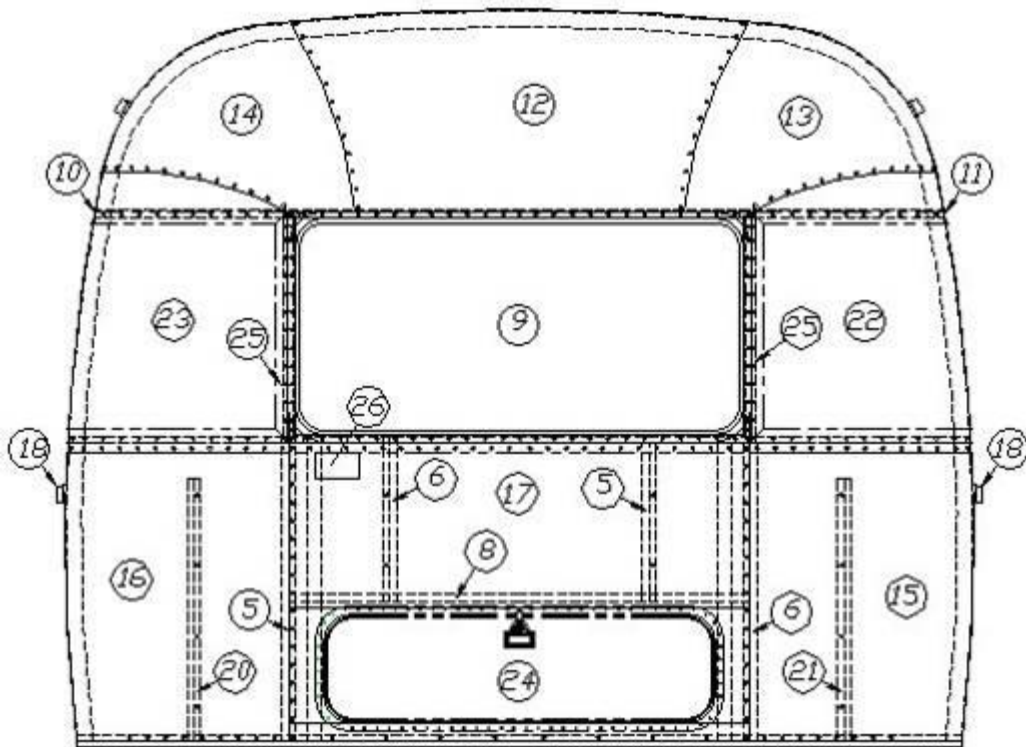

2016 FLYING CLOUD EXTERIOR SHELL

Front End, 25FB

Parts Listed on Next Page