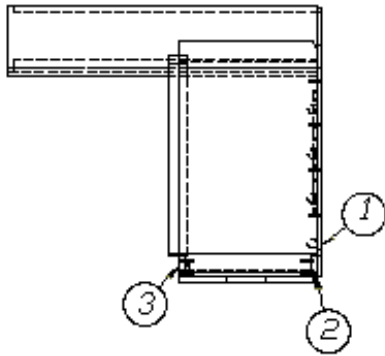

2016 FLYING CLOUD FURNITURE, BATH

Wardrobe, Rear, 30'

Parts Listed on Next Page