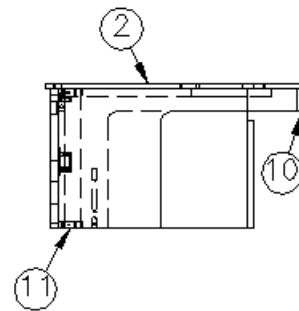

2016 FLYING CLOUD FURNITURE, LOUNGE

Sofa, 30' Bunk

Parts Listed on Next Page