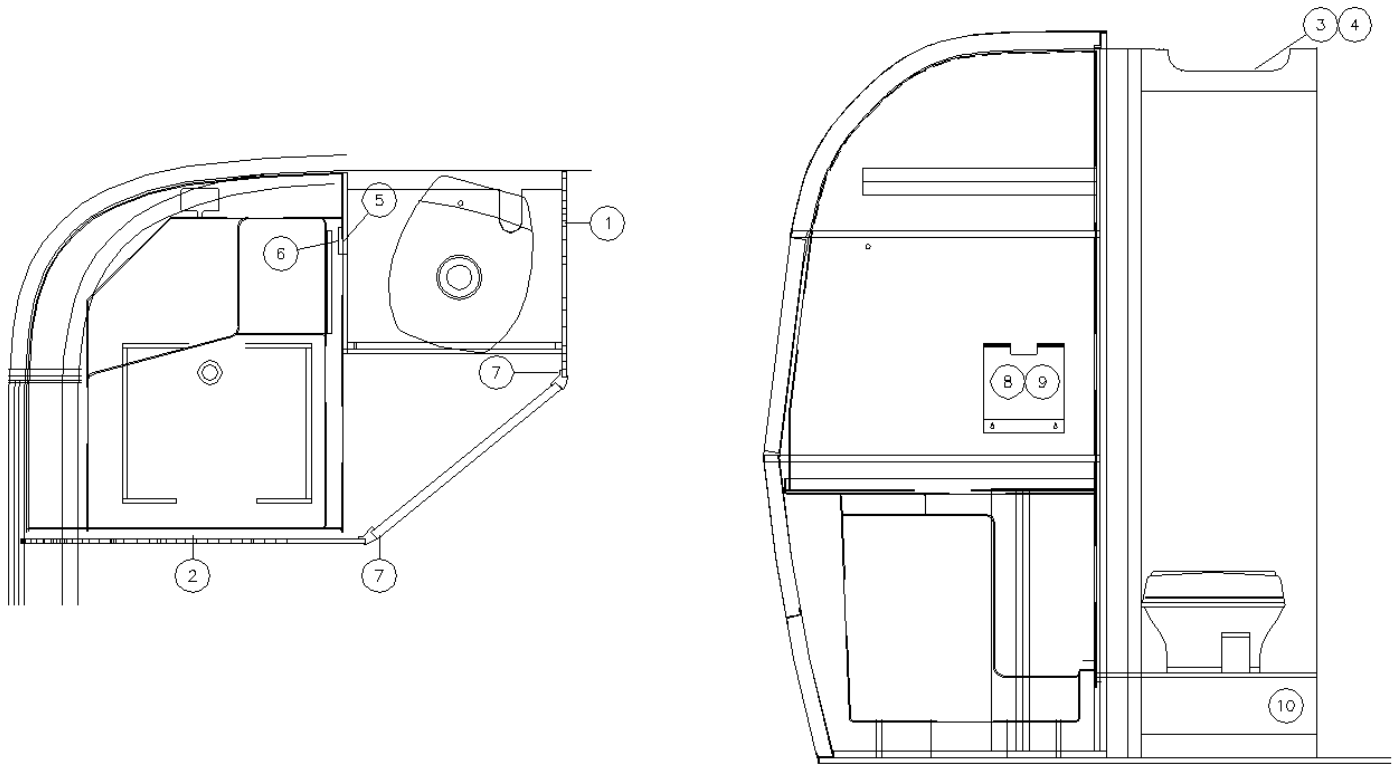

2016 FLYING CLOUD FURNITURE, BATH

Bath Module, 23D

111557-09

Bath Module Install

1. 111557-091	Panel, 23 x 77.84
2. 111557-092	Panel, 38.34 x 79.48
3. 111557-093	Panel, 26.13 x 4.75
4. 111557-094	Panel, 26.13 x 4.75
5. 111557-095	Panel, 12 x 66.63
6. 111557-097	Panel, 63 x 3
7. 801394-0014	Jamb, Bath door
8. 386106-01	Magazine rack, White
9. 386107	Rod, Magazine rack
10. 966941-09	Toilet stand
365340-01	Edgebanding, .63", Frosty White
365343-01	Edgebanding, .63", Gold Alchemy
382063	Retractable clothes line
602285	Towel ring, Stainless steel
380034	Toilet paper holder, Chrome