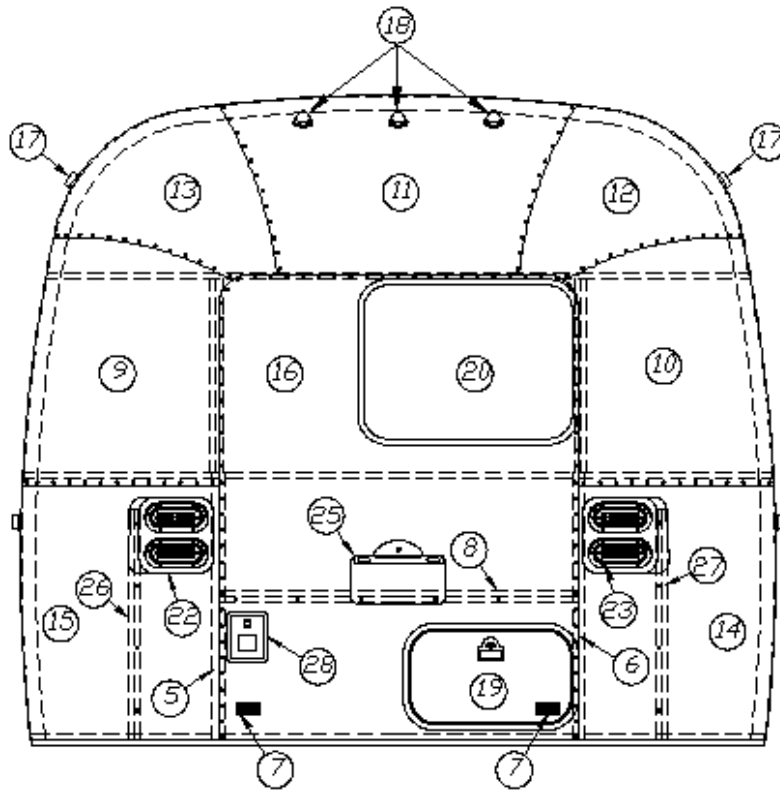

2016 FLYING CLOUD EXTERIOR SHELL

Aft End, 20'

Parts Listed on Next Page