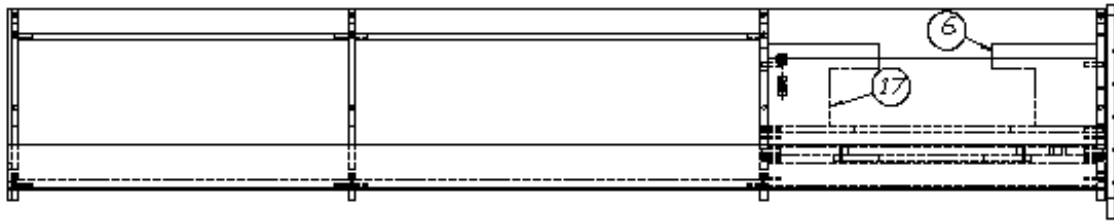

2016 FLYING CLOUD FURNITURE, LOUNGE

Roof Locker, Dinette, Audio & Video Upgrade, 23FB

Parts Listed on Next Page