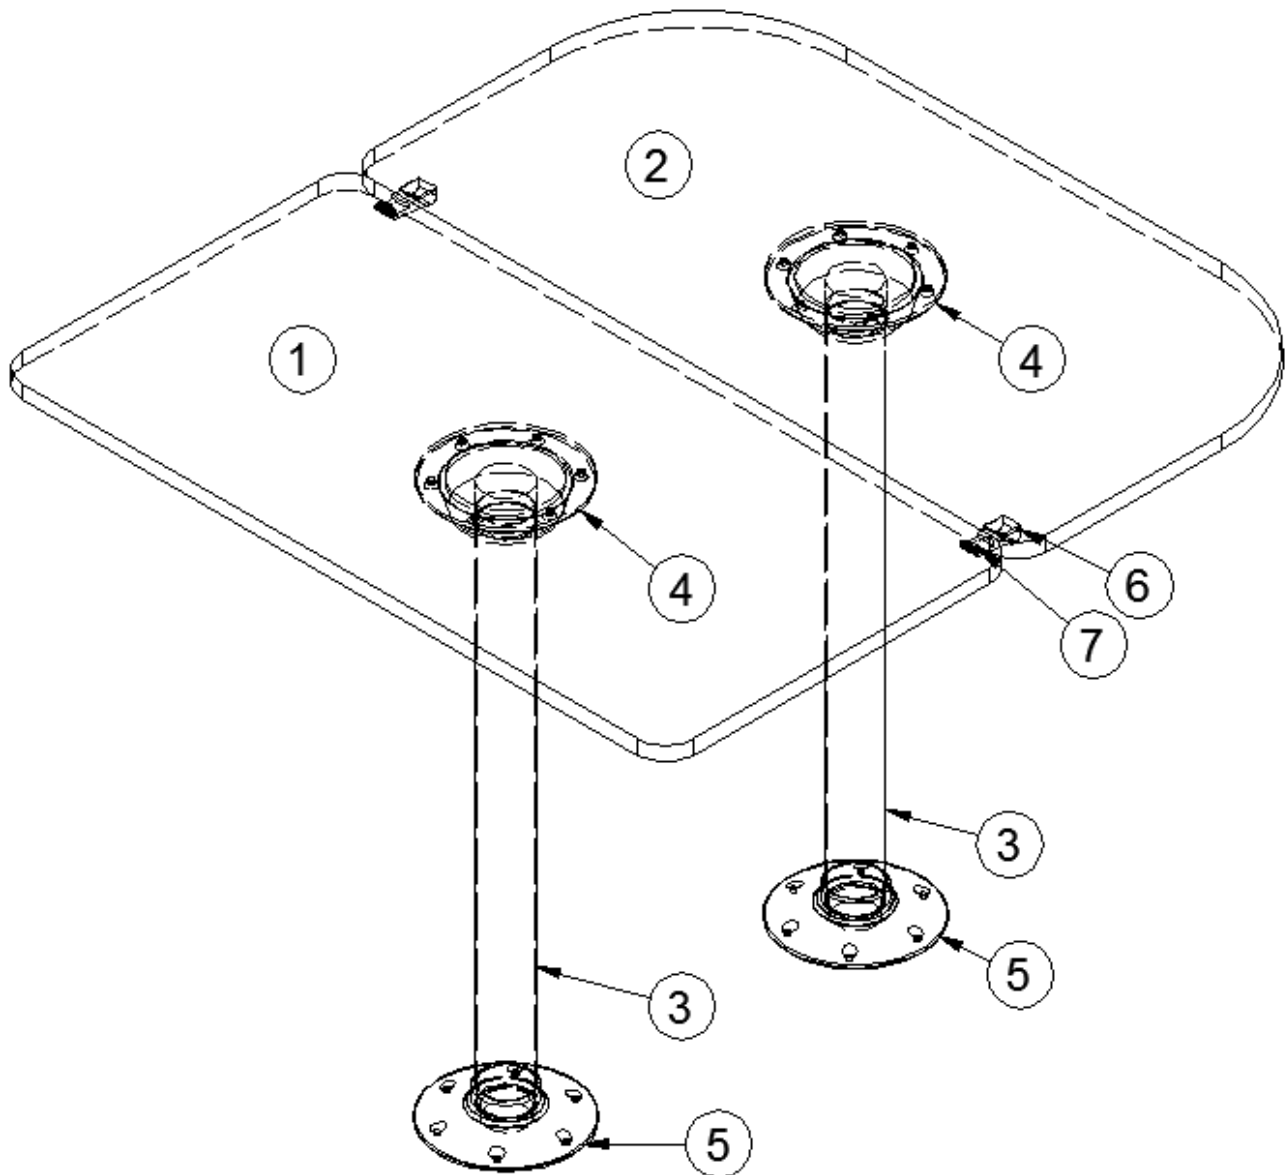

2016 FLYING CLOUD FURNITURE, LOUNGE

Dinette Table, 26U

968335

Dinette Table

1. 968335-1	Panel, 19 x 36.25
2. 968335-2	Panel, 19 x 36.25
3. 381974-01	Leg, Pedestal, Thread lock
4. 381975	Socket, Table
5. 381976	Socket, Floor
6. 382091-01	Latch, Stainless Steel
7. 382091-02	Strike, Stainless Steel
365347-02	Edgebanding, .93", Luna Frost