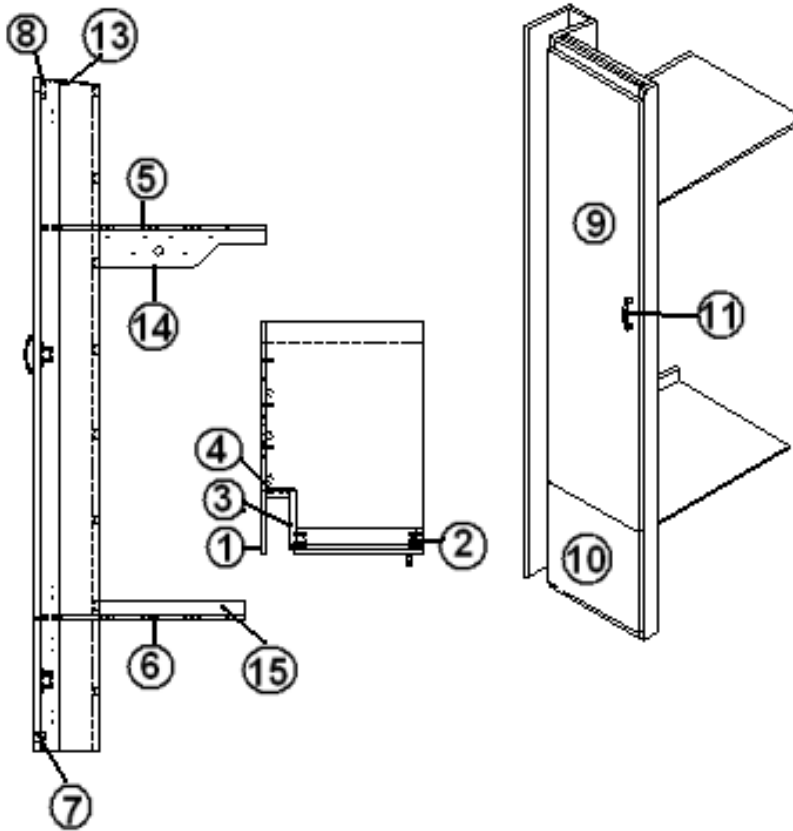

2016 FLYING CLOUD FURNITURE, BATH

Wardrobe, Forward, 30'

967533-09

Wardrobe Assembly, Forward 30'

1. 967533-091	Panel, 78.77 x 7.5
2. 967533-092	Panel, 78.7 x 2.25
3. 967533-093	Panel, 78.7 x 6.75
4. 967533-094	Panel, 78.06 x 2.94
5. 967533-095	Panel, 18.5 x 26.38
6. 967533-096	Panel, 18.5 x 24
7. 967533-097	Panel, 2.25 x 14.06
8. 967533-098	Panel, 2.25 x 14.06
9. 967533-099	Door, 15.06 x 61.5
10. 967533-0910	Door, 15.06 x 14.41
11. 382044	Handle, Brushed Nickel
12. 381607-11	Hinge
13. 104821	Support, 74"
14. 967533-0917	Panel, 5 x 19.63
15. 967533-0918	Panel, 2.25 x 17.25
381228	Grabber Door Catch