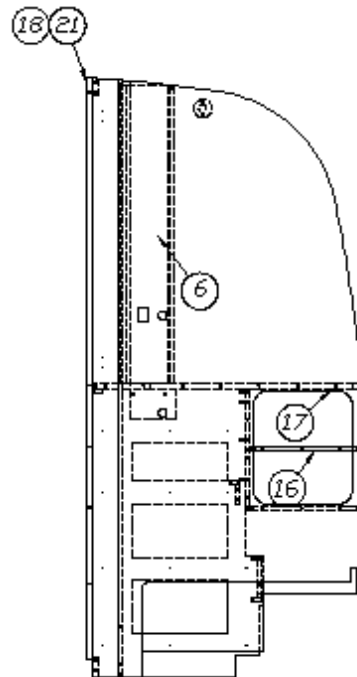

2016 FLYING CLOUD FURNITURE, BEDROOM

Wardrobe, 30' Bunk

Parts Listed on Next Page