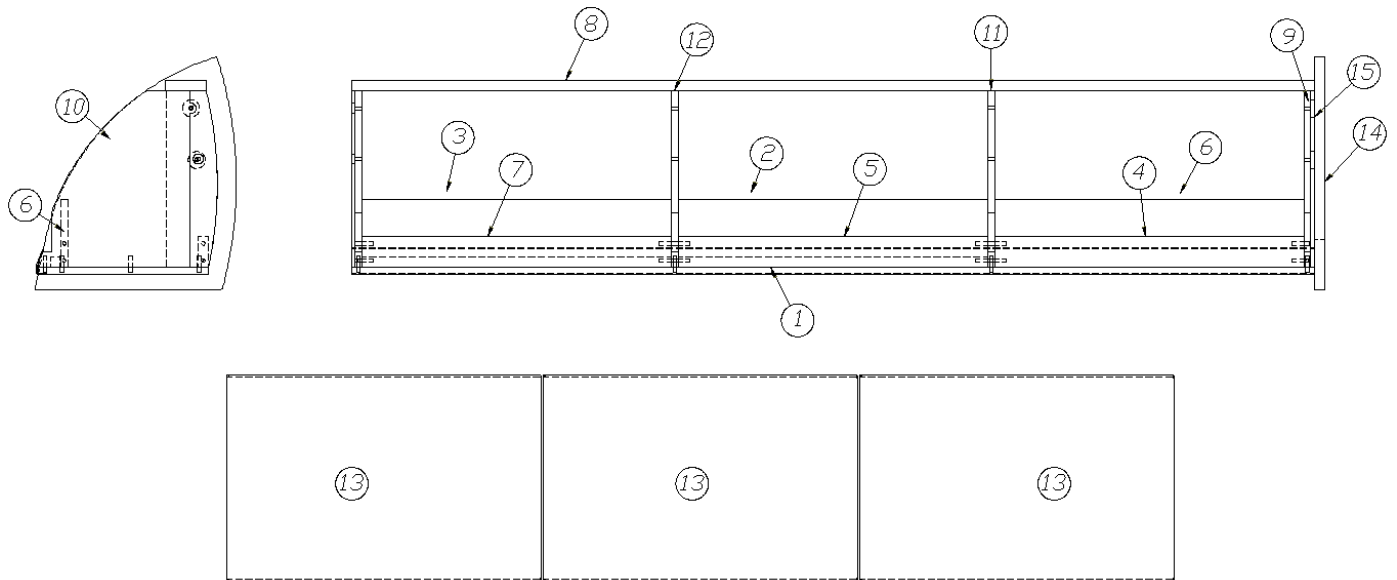

2016 FLYING CLOUD FURNITURE, GALLEY

Roof Locker, Galley, 30' Bunk

967907

Roof Locker Assembly, Galley

1. 967907-1	Panel, 12.5 x 70.75
2. 967907-2	Panel, 5 x 22.75
3. 967907-3	Panel, 5 x 22.75
4. 967907-4	Panel, 2.25 x 22.75
5. 967907-5	Panel, 2.25 x 22.75
6. 967907-6	Panel, 5 x 22.75
7. 967907-7	Panel, 2.25 x 2.75
8. 967907-8	Panel, 3 x 70.75
9. 967907-9	Panel, 13.18 x 13
10. 967907-10	Panel, 13.18 x 13
11. 967907-11	Panel, 13.18 x 13
12. 967907-12	Panel, 13.18 x 13
13. 801786-0414	Door, 15.25 x 23.18, Gold Alchemy
14. 967907-25	Panel, 14.77 x 17.07
15. 967907-27	Panel, 3.75 x 13
381840-01	Hinge, Overhead spring, LH
381840-02	Hinge, Overhead spring, RH
511227-01	Raceway Type L Wit, White
115085	Aluminum angle
115448-01	Extrusion R/L Mtg. Support 22.5