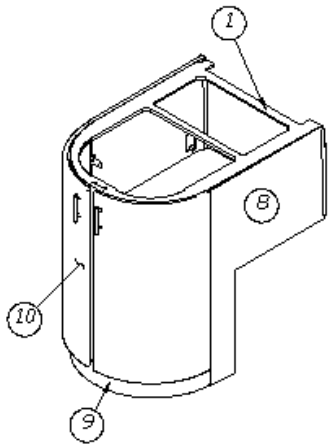

2016 FLYING CLOUD FURNITURE, GALLEY

Galley, Forward, 25'

Parts Listed on Next Page