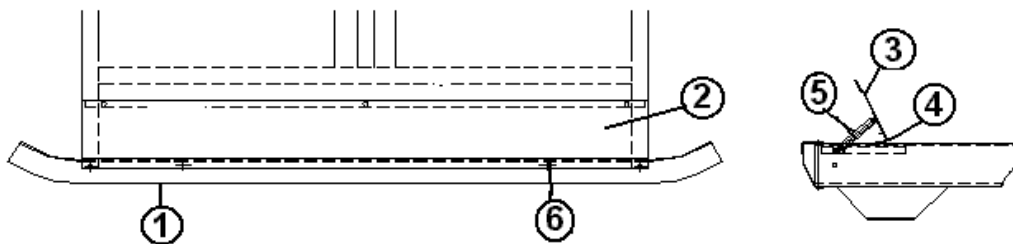

Bumper Assembly, 19'

1. 410932 Bumper, 19 FT.
2. 453627 Bottom, storage compartment
- 921239-03 Lid assembly, rear hose carrier, 61"
3. 454214 Lid only, rear bumper compartment
4. 380203-02 Hinge, piano, 1/8 pin, Black
5. 380024 Arms, support RH
6. 092609 Lock cam
- 365235 Tape, double coated .12" x 1"
- 365013-01 Tape, charcoal low density foam
- 452213-200 Spacer, 2 "
- 345073-08 Screw 1/4-20 x 1 3/8 Wafer hd.