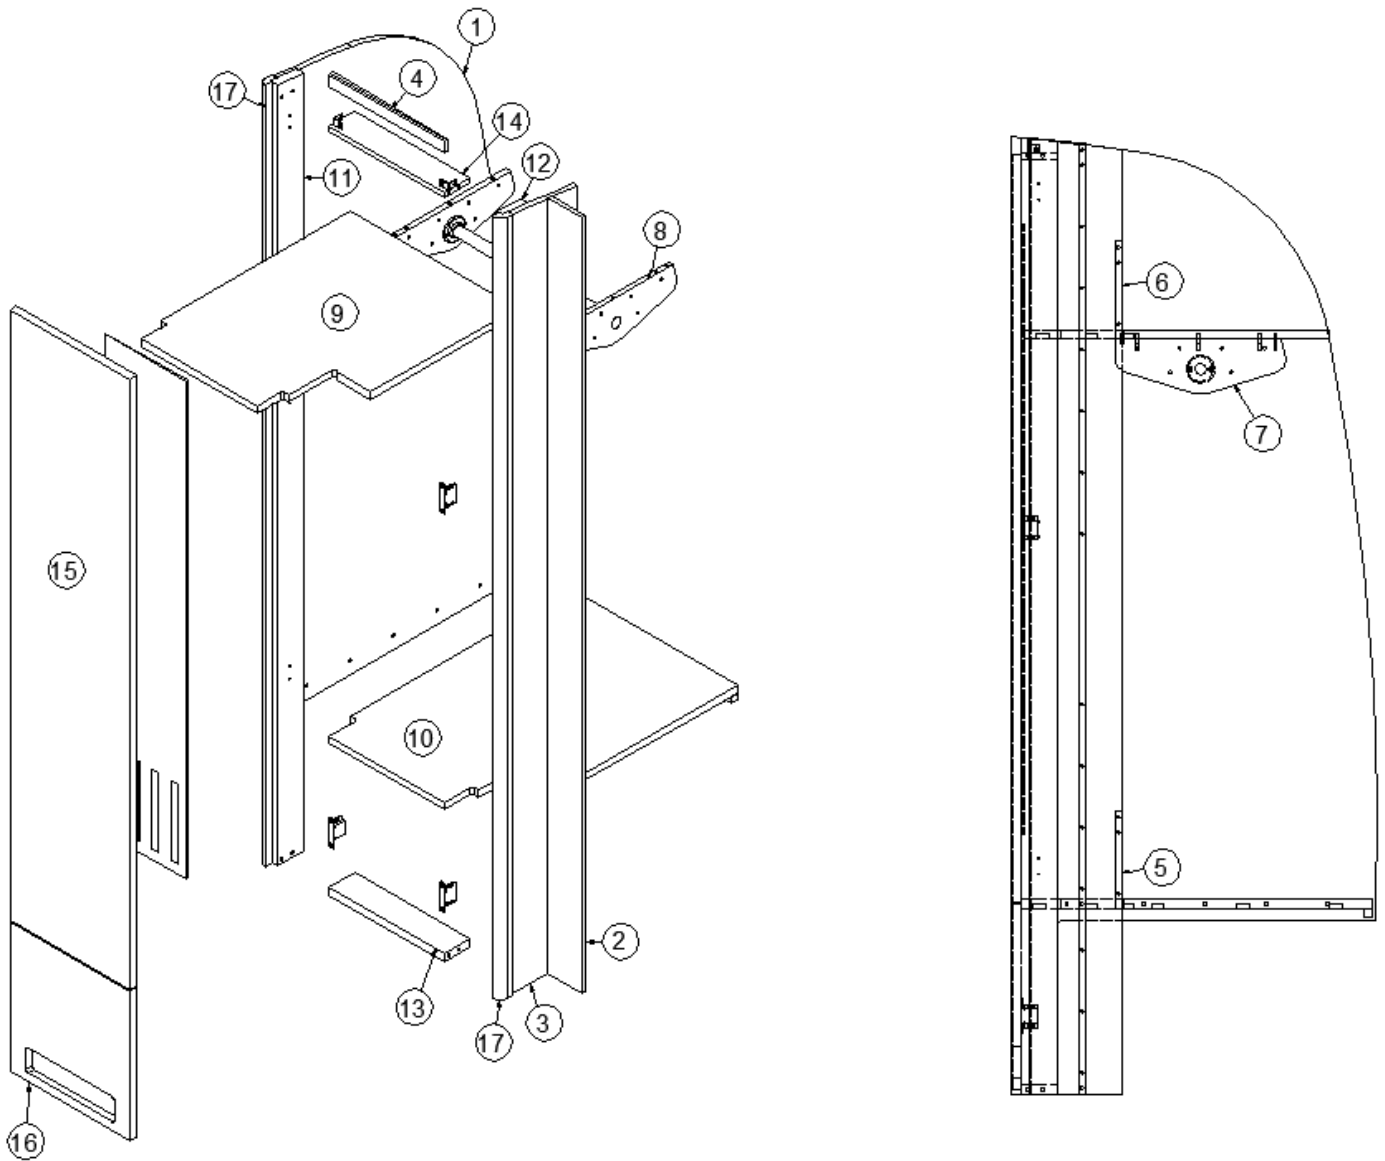

2016 FLYING CLOUD FURNITURE, BEDROOM

Wardrobe, Twin, 26U

Parts Listed on Next Page