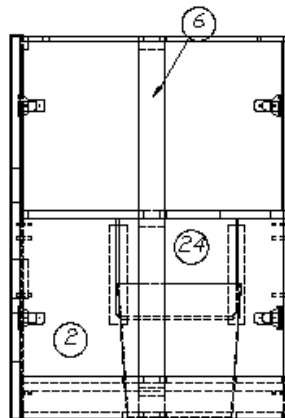

2016 FLYING CLOUD FURNITURE, GALLEY

Galley, Forward, 25'

Parts Listed on Next Page