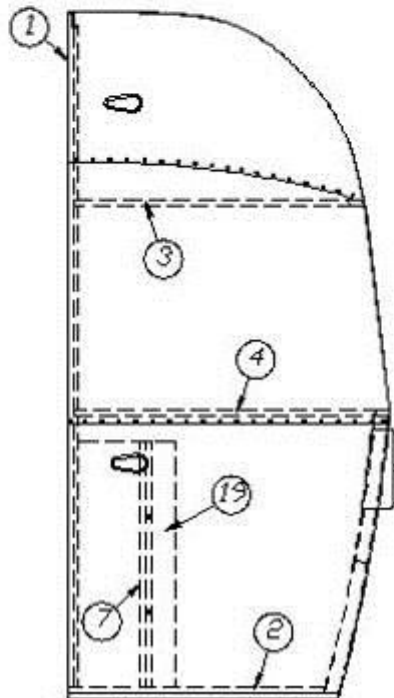

2016 FLYING CLOUD EXTERIOR SHELL

Aft End, 25', 26U

Parts Listed on Next Page