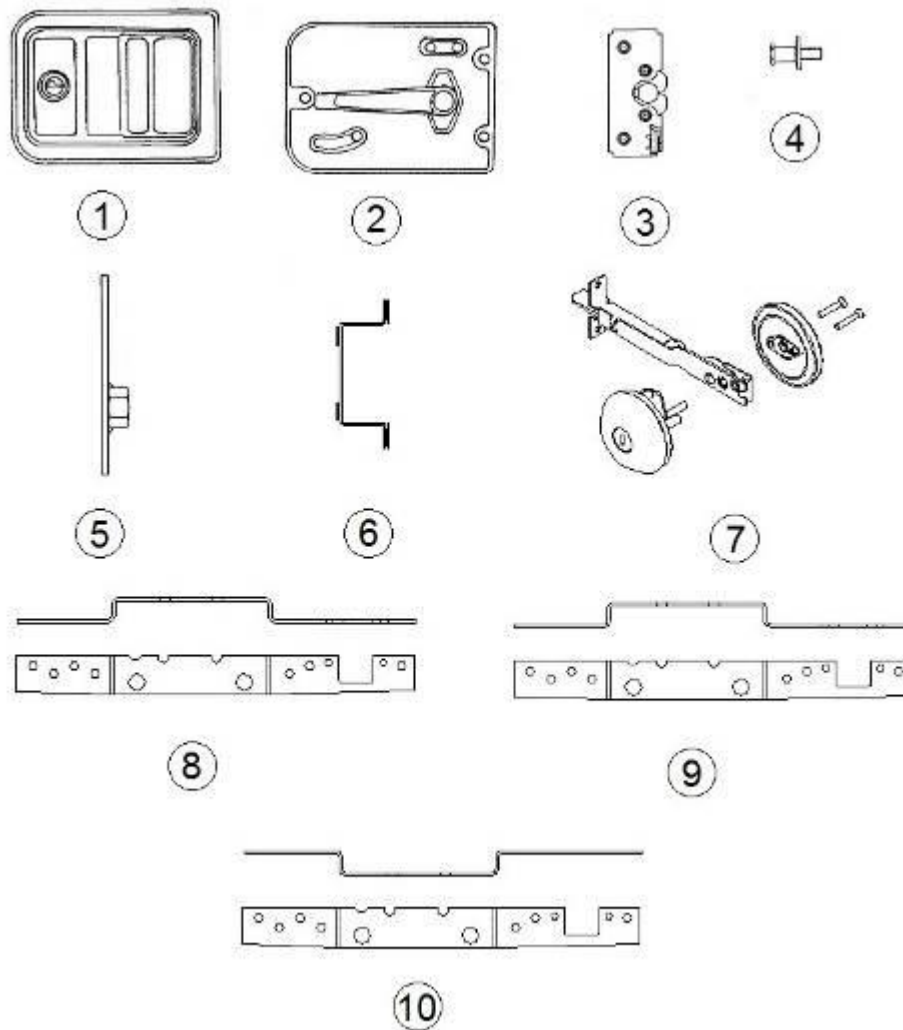

2016 FLYING CLOUD HARDWARE

Main Door Lock, Right Hand Hinge

1.	381547-09	Main door lock, outside, housing
2.	381547-11	Main door lock, inside plate
3.	381547-10	Double rotary latch, main door lock
4.	381547-04	Striker bolt w/washer main door lock
5.	381550	Plate, Striker Bolt
6.	115413	Door hat section
7.	382069	Deadbolt, round, Trimark
8.	382067	Outer Reinforcement Plate, RH/LH Hinged Door
9.	382066	Inner Reinforcement Plate, LH Hinged Door
10.	382068	Inner reinforcement plate, RH hinged door
	382069-100	Deadbolt Key, Blank
	381547-08	Screw package, main door lock
	381547-102	Main door key, Blank
	385595	Pocket, strike