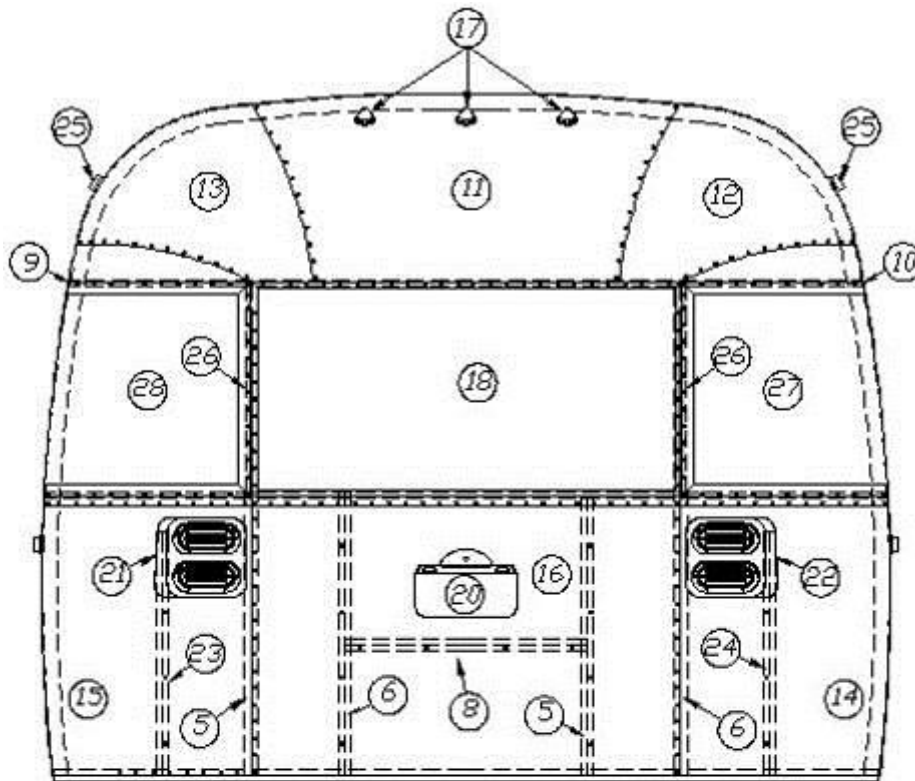

2016 FLYING CLOUD EXTERIOR SHELL

Aft End, 25', 26U

Parts Listed on Next Page