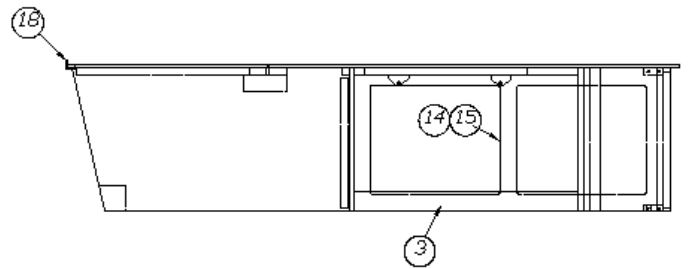

2016 FLYING CLOUD FURNITURE, BEDROOM

Bed, Double, 27FB, 28', 30', 30' Bunk

Parts Listed on Next Page