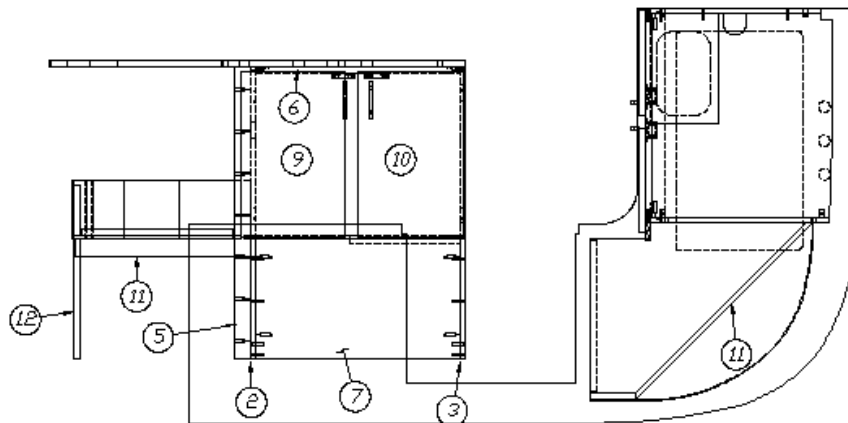

2016 FLYING CLOUD FURNITURE, GALLEY

Galley, Aft Base, 20'

Parts Listed on Next Page