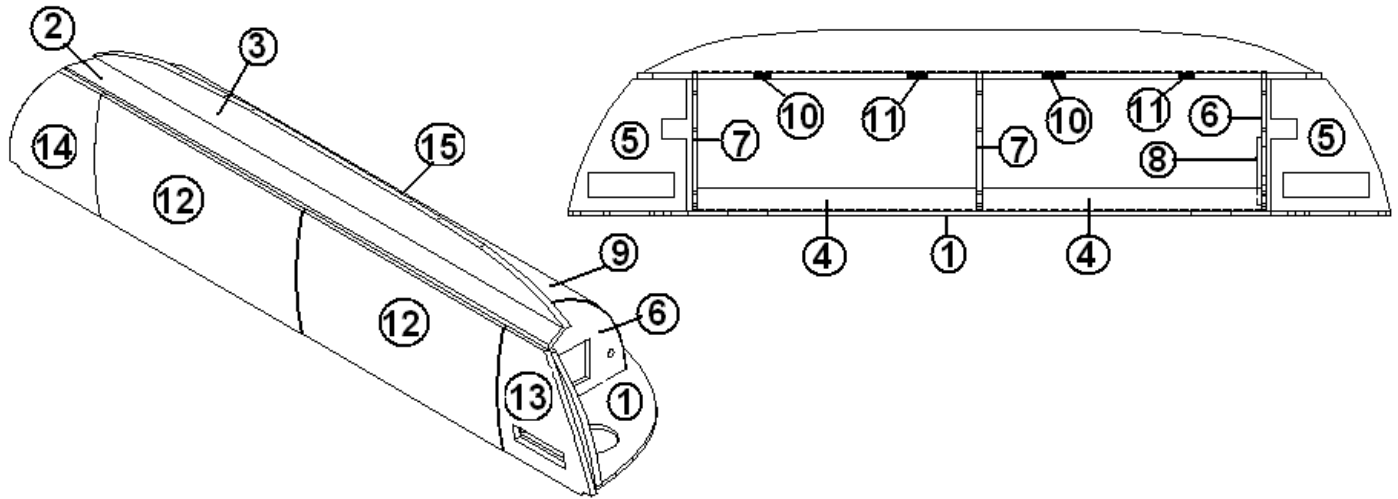

2016 FLYING CLOUD FURNITURE, LOUNGE

Roof Locker, Endliner, Front, 19', 23D

967293-09 Endliner, locker, radio, right

1. 967292-09	Bottom
2. 967292-091	Panel, 19.5 x 83.25
3. 967288-09	Top
4. 967289-09	Header
5. 967290-09	Stile
6. 967283	Support, 12 x 13.25
7. 967277-03	Divider, RH w/Cut Out
8. 967277-01	Divider, RH 17.33 x 13.93
9. 967293-099	Panel, 22 x 58.25
10. 381840-01	Hinge, Overhead spring, LH
11. 381840-02	Hinge, Overhead spring, RH
12. 801786-0914	Door, 15.25 x 28.75
13. 801786-0714	Door, 15.25 x 12.5, RH radio
14. 801786-0614	Door, 15.25 x 12.5, LH
15. 201673-01	Cove molding, .43", Oak
967277-05	Divider, Closeout w/ Blu-ray, RH
968344	Blu-ray shelf assembly
967293-098	Panel, 12 x 6.75
512577	Bushing, Strain relief
382070	Rubber Dots, Black
512562	Receptacle Gasket w/adhesive