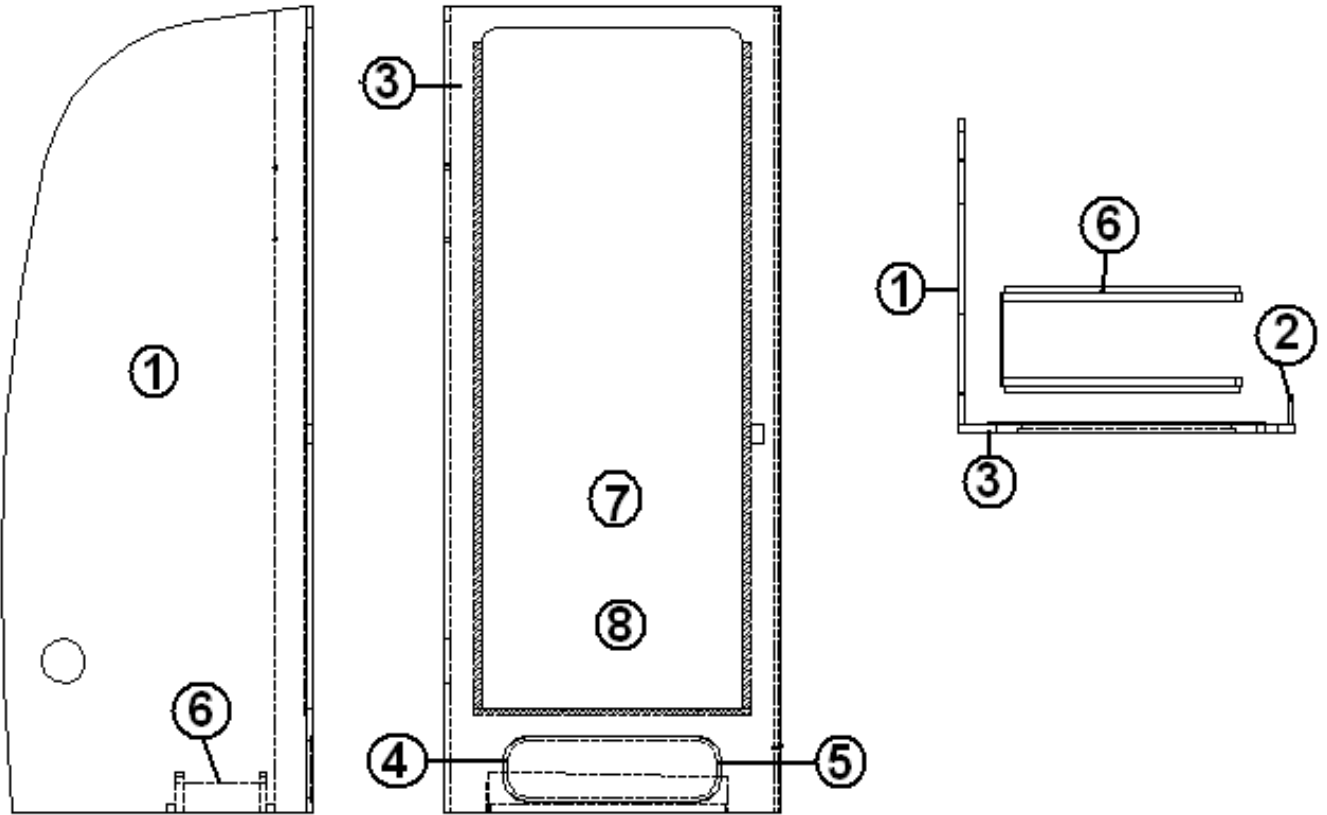

2016 FLYING CLOUD FURNITURE, BATH

Shower Compartment, 28'

1. 966967-091	Panel, 29.89 x 78.65
2. 966967-092	Panel, 3 x 54
3. 966967-093	Panel, 33.06 x 78.71
4. 966967-094	Panel, 21.44 x 6.44
5. 203647	T-molding, 13/16", Chamois Yellow
6. 965816	Stand, shower
7. 203081-01	Shower stall, 2 PC, fiberglass
8. 703911-01	Shower door, 25.5" x 65", Brushed Nickel