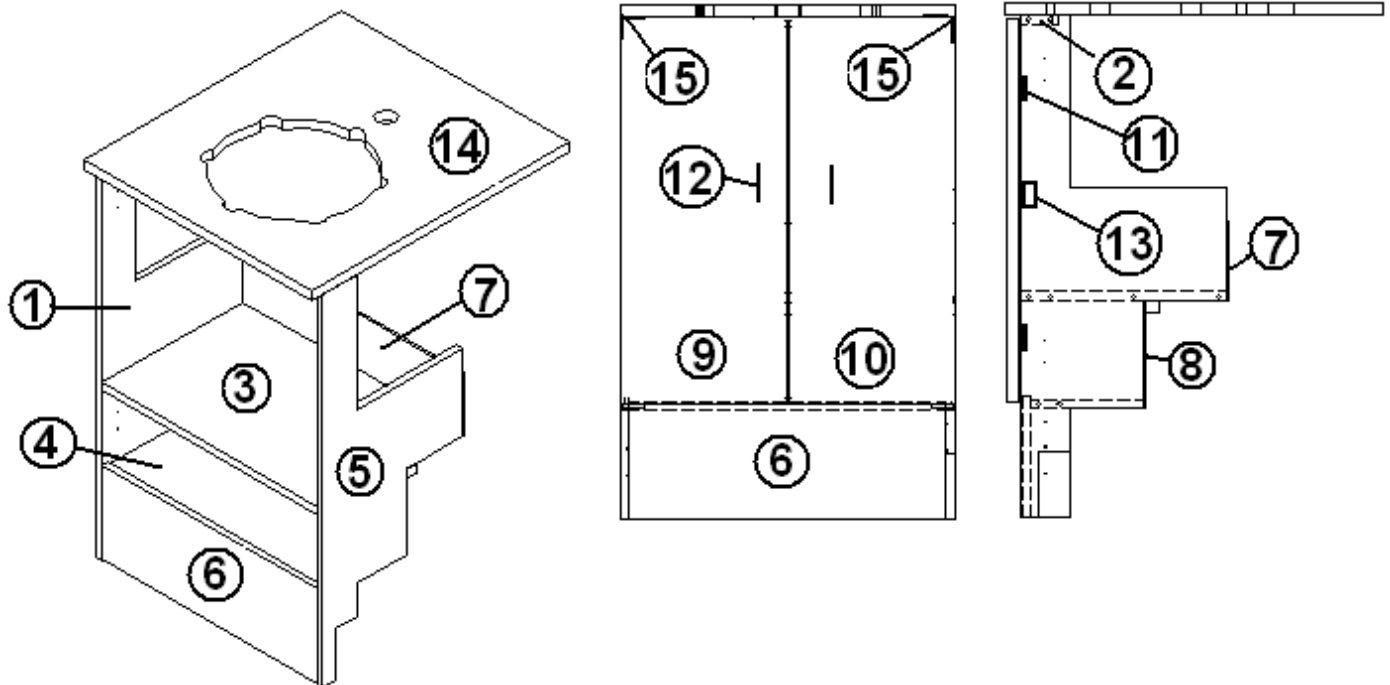

2016 FLYING CLOUD FURNITURE, BATH

Lavatory Cabinet, 19', 23D

966919-09

Cabinet, lavatory

1. 966919-091	Panel, 12.38 x 30
2. 966919-092	Panel, 2.25 x 19
3. 966919-093	Panel, 12.38 x 19
4. 966919-094	Panel, 6.81 x 19
5. 966919-095	Panel, 12.38 x 30
6. 966919-096	Panel, 19 x 7.25
7. 966919-097	Panel, 4.75 x 20
8. 966919-098	Panel, 6.5 x 20
9. 966919-0913	Door, 9.75 x 22.88
10. 966919-0914	Door, 9.75 x 22.88
11. 381607-11	Hinge
12. 382044	Handle, Brushed Nickel
13. 381228-02	Catch, Grabber Door (5lb Pull)
14. 967364-09	Top assembly, lavatory
967364-091	Top, lavatory
967364-241	Top, lavatory, Golden Night Option
15. 114812	Aluminum angle, 1 x 1
381607-12	Hinge bracket