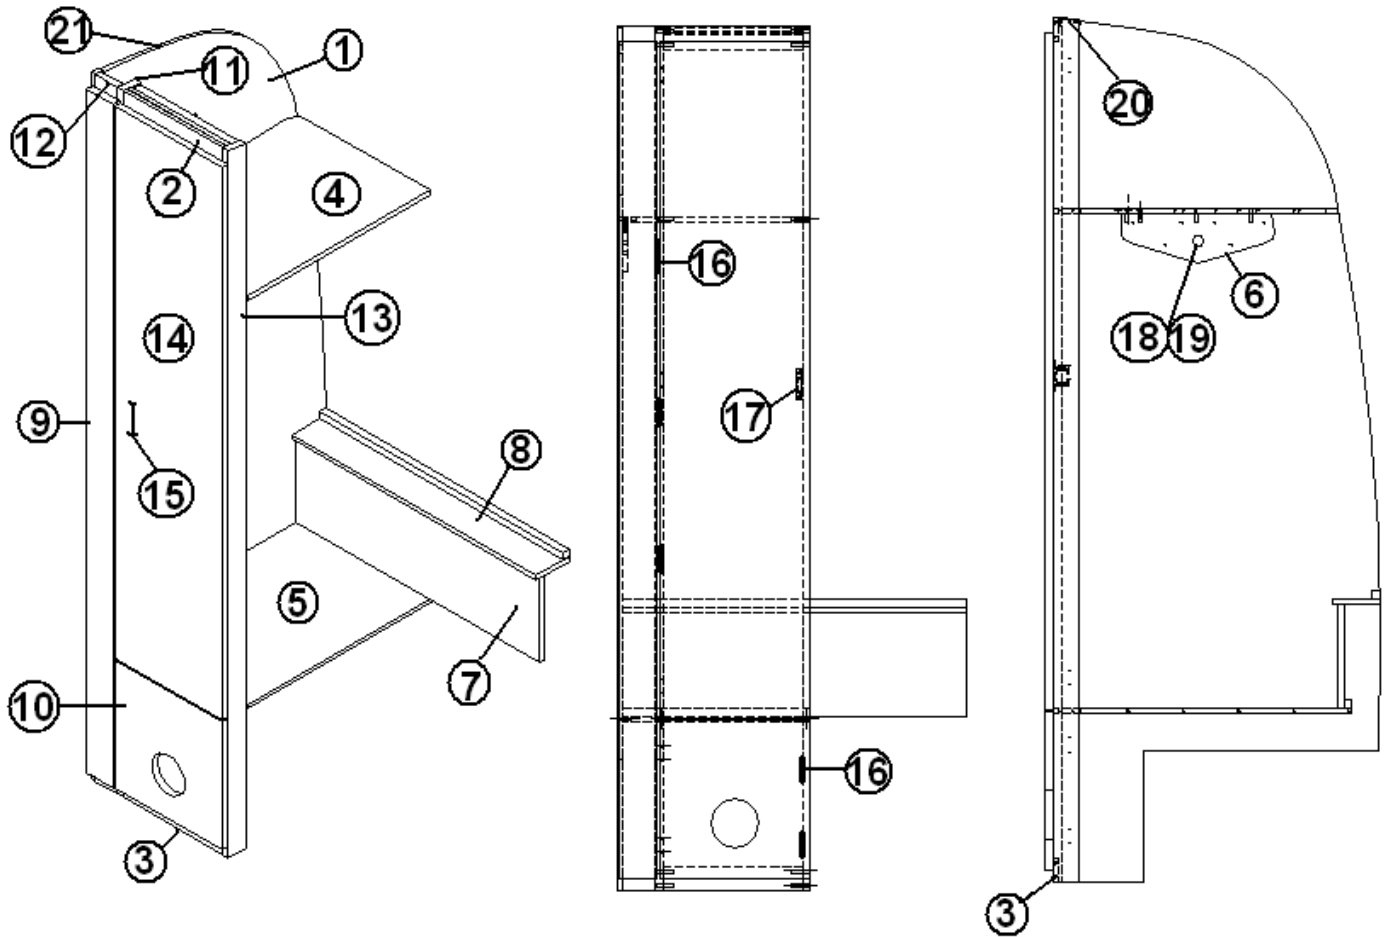

2016 FLYING CLOUD FURNITURE, BATH

Wardrobe, Aft, 27FB

Parts Listed on Next Page