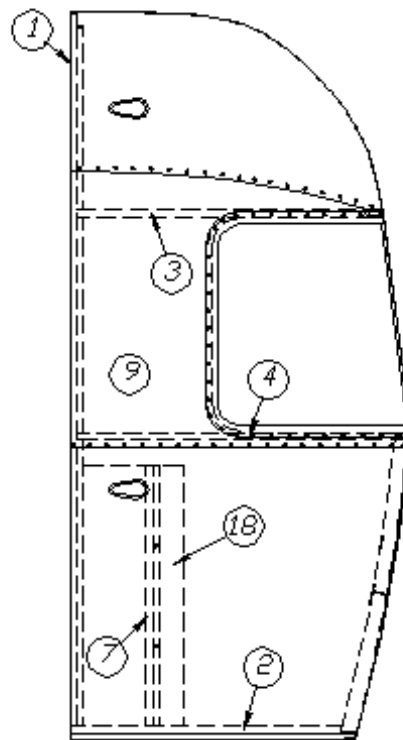

2016 FLYING CLOUD EXTERIOR SHELL

Front End, 25', 28', 30'

Parts Listed on Next Page