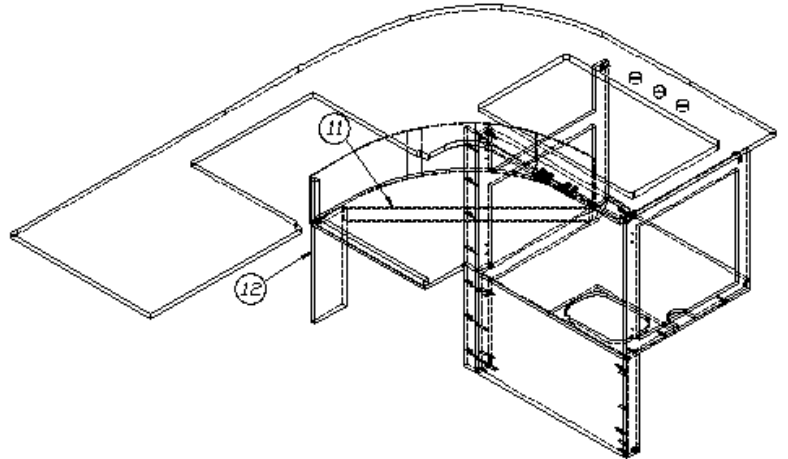

2016 FLYING CLOUD FURNITURE, GALLEY

Galley, Aft Base, 20'

Parts Listed on Next Page