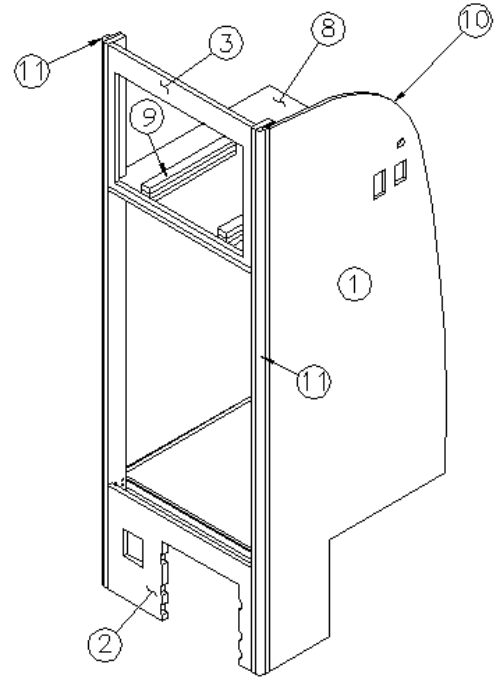

2016 FLYING CLOUD FURNITURE, GALLEY

Refrigerator Cabinet, Convection Microwave, 23D, 23FB CSA

967226

Refrigerator cabinet assembly, Convection M/W

1. 967226-1	Panel, 29.65 x 78.37
2. 967226-2	Panel, 23.94 x 14.88
3. 967226-3	Panel, 23.94 x 20.39
4. 967226-4	Panel, 3 x 78.65
5. 967226-5	Panel, 3 x 78.6
6. 967226-6	Panel, 2.25 x 23.94
7. 967226-7	Panel, 2.25 x 23.94
8. 967226-8	Panel, 25.94 x 285
9. 967226-22	Panel, 23.94 x 14.88
10. 203138-05	Extrusion, Plastic, 1/2" Wall Black
11. 801706-0014	Corner trim, 90D, 1"radius, Gold Alchemy
966811	Refrigerator Stand
381209-01	Grommet, W/Cap Black 1.5"Hole