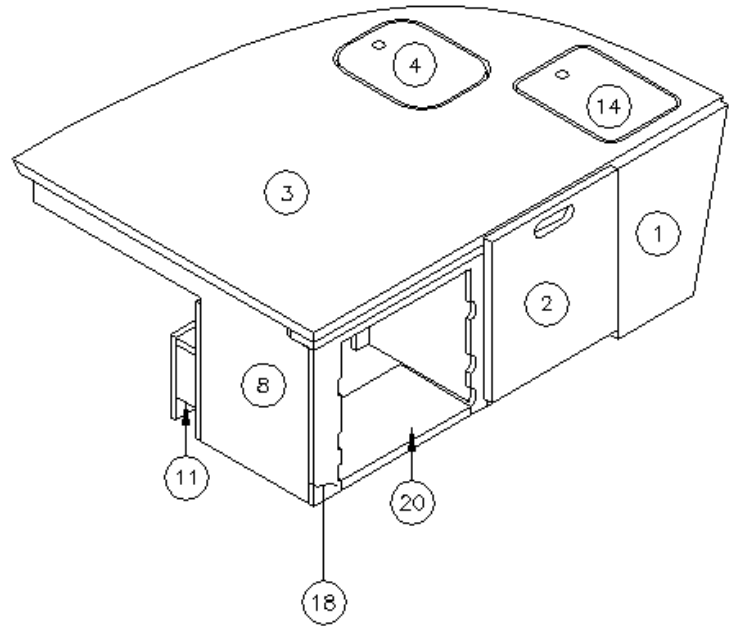

2016 FLYING CLOUD FURNITURE, LOUNGE

Dinette Seat, Roadside, 25'

Parts Listed on Next Page