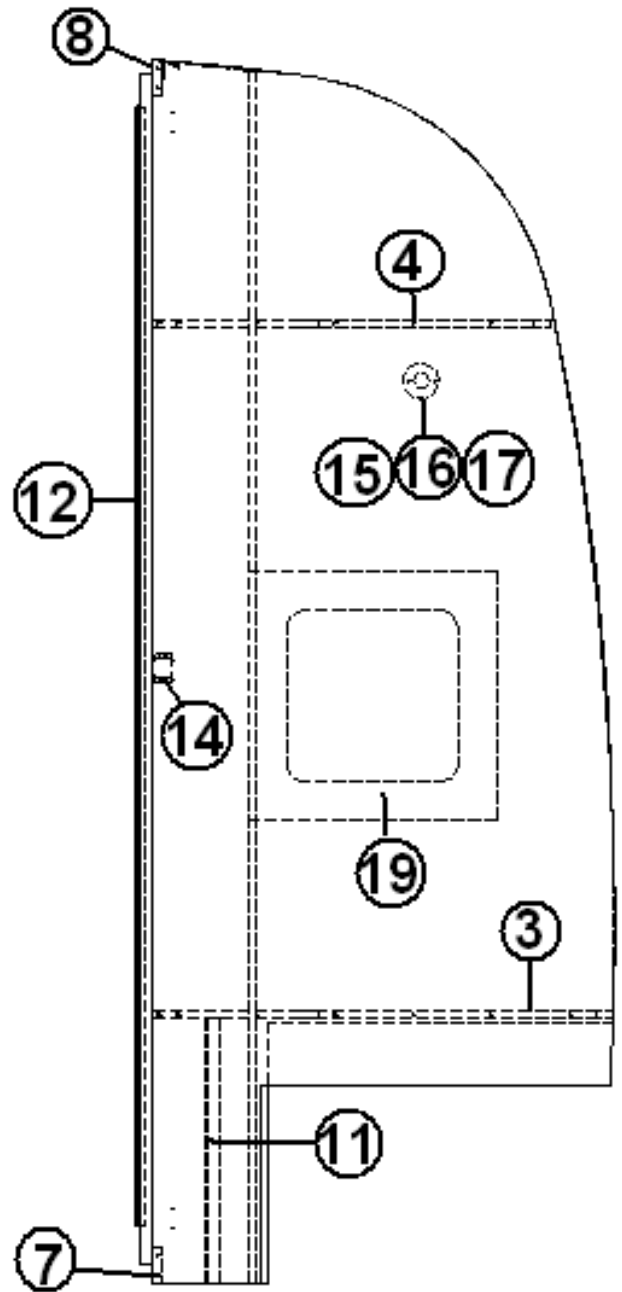

2016 FLYING CLOUD FURNITURE, BATH

Wardrobe, 28'

Parts Listed on Next Page