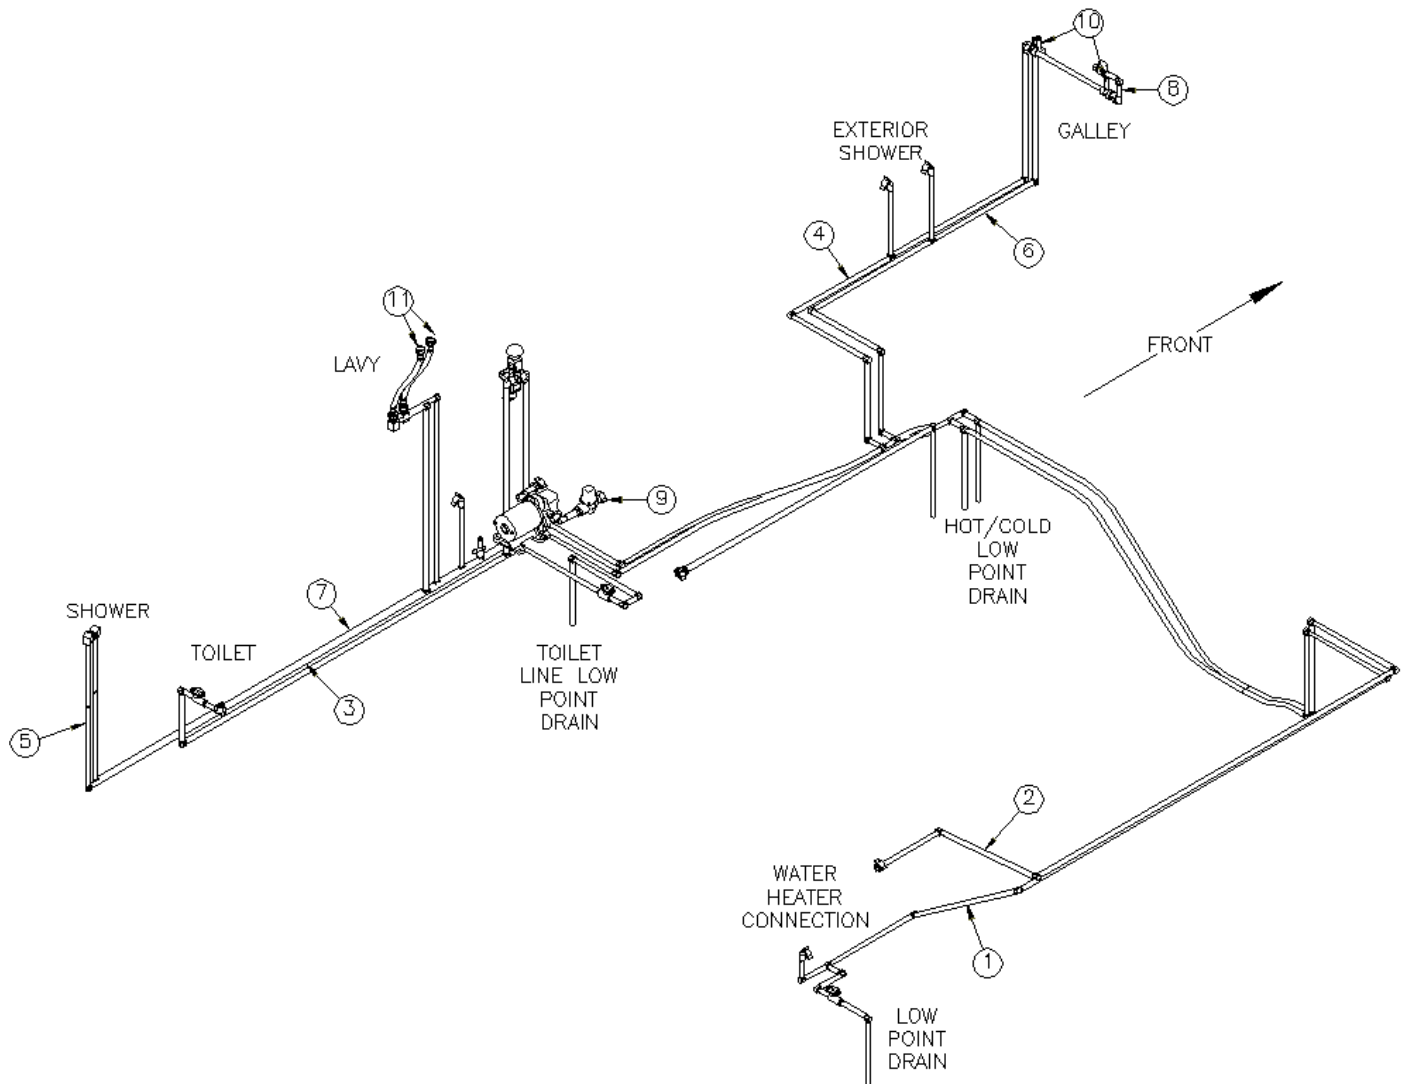

2016 FLYING CLOUD PLUMBING, FRESH WATER

Fresh Water Lines, 30' Bunk

943761

Fresh Water Layout

1. 943761-01	CS cold
2. 943761-02	CS hot
3. 943761-03	RS aft cold
4. 943761-04	RS forward cold
5. 943761-05	RS aft hot
6. 943761-06	RS forward hot
7. 943761-07	Toilet feed
8. 943761-08	Galley filter, Cold
9. 943761-09	Water pump connect
10. 340093-06	"J" clip, Vinyl coated, 3/4"
11. 601659	Riser, .5" FPT x 12" CPVC