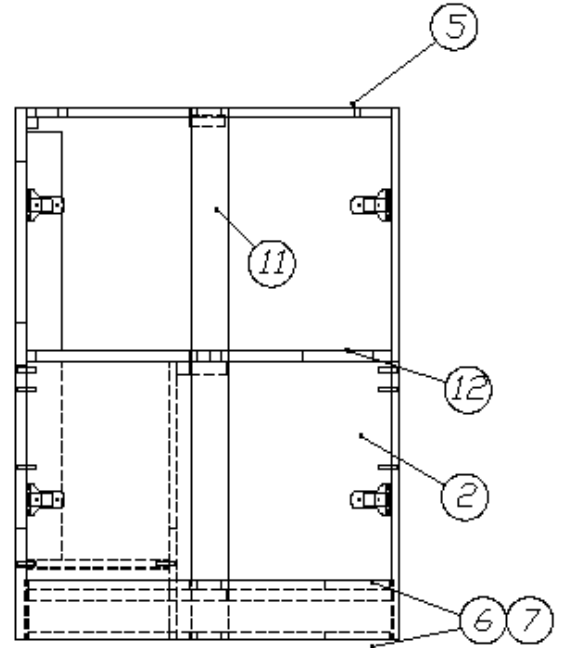

2016 FLYING CLOUD FURNITURE, GALLEY

Galley, Forward Section, 23D

Parts Listed on Next Page