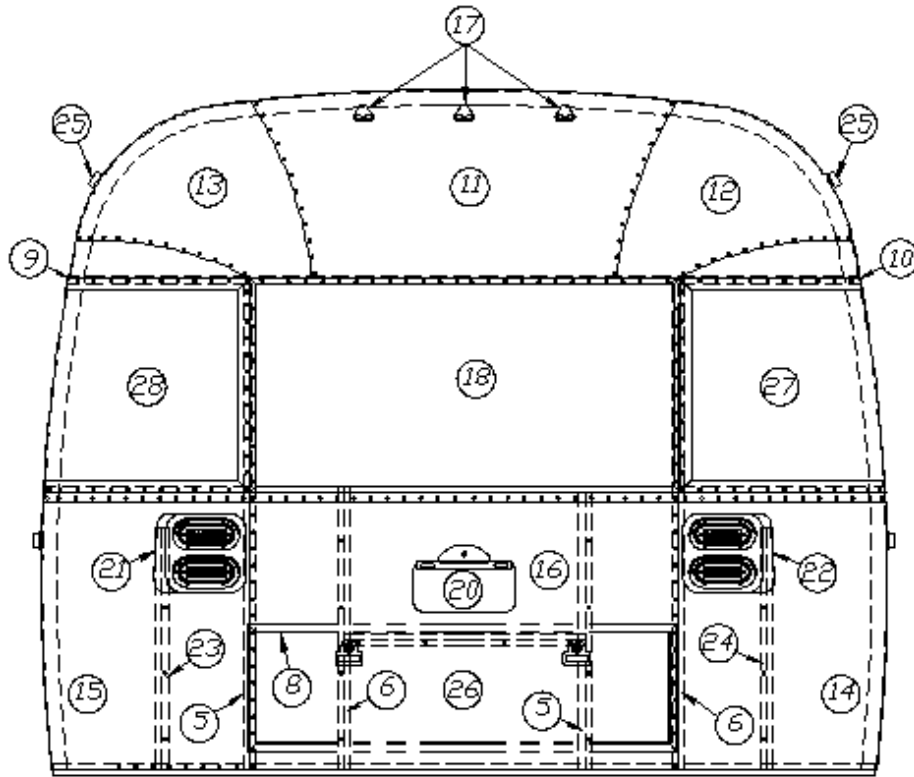

2016 FLYING CLOUD EXTERIOR SHELL

Aft End, 28', 30'

Parts Listed on Next Page