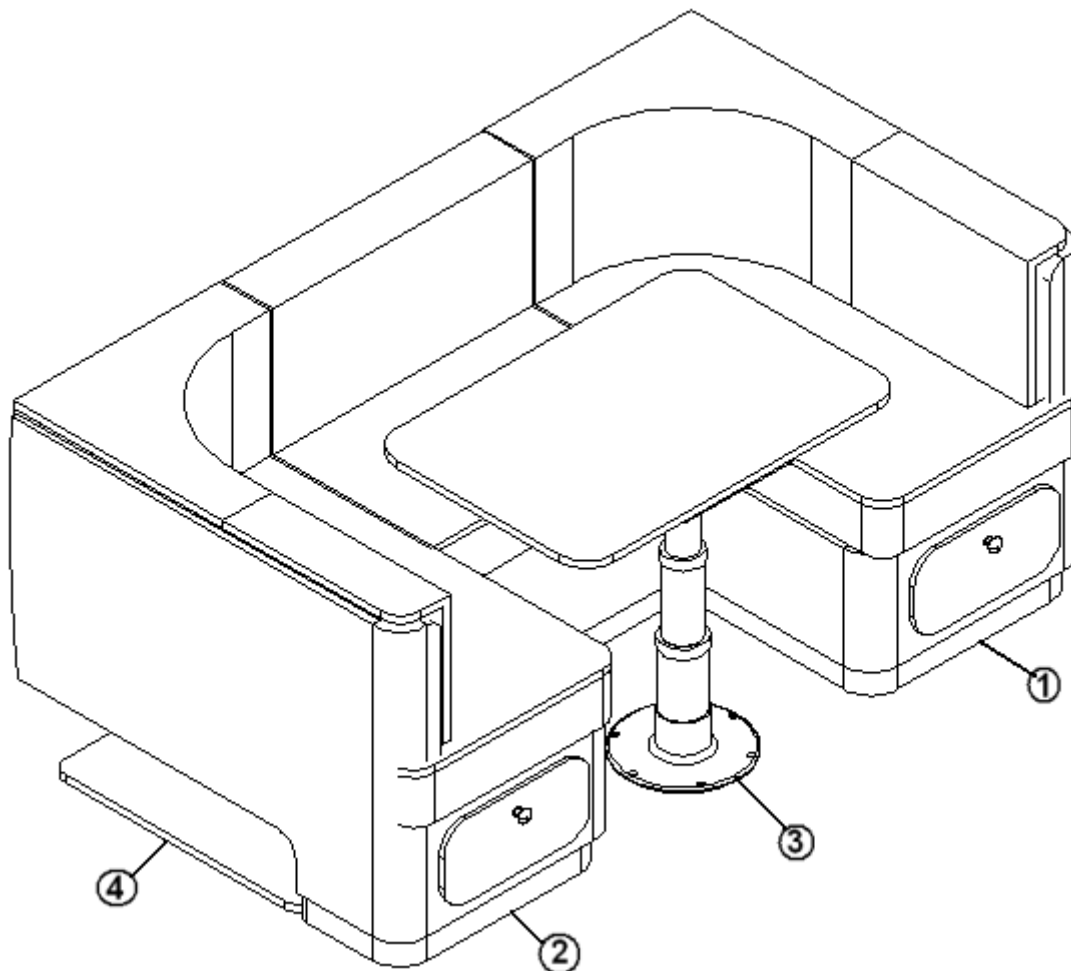

2016 FLYING CLOUD FURNITURE, GALLEY

Dinette Seat, U-Dinette, 30' Bunk

1. 967909	RH Dinette Seat, Standard
967909-01	RH Dinette Seat, Ultra leather Gold
967909-02	RH Dinette Seat, Ultra leather Black
2. 967910	LH Dinette Seat, Standard
967910-01	LH Dinette Seat, Ultra leather Gold
967910-02	LH Dinette Seat, Ultra leather Black
3. 967924-09	Pedestal Table, Sliding
4. 203755	Tray, Shoe Black
704011	Foam Kit, Dinette
998217	Covers, Fabric U-Dinette
704013C	Kit, U-Dinette Ultra leather, Cashew
704013B	Kit, U-Dinette Ultra leather, Black