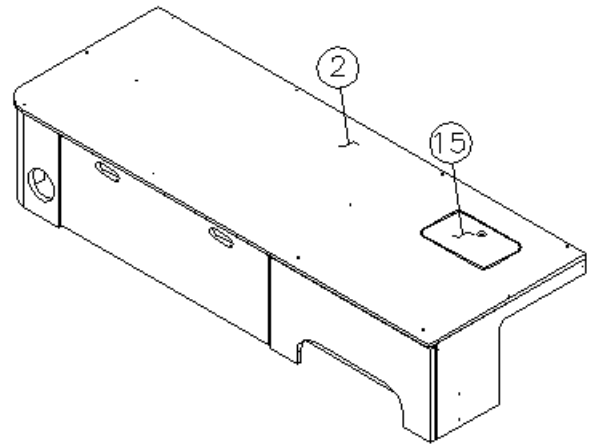

2016 FLYING CLOUD FURNITURE, LOUNGE

Sofa, 30' Bunk

Parts Listed on Next Page