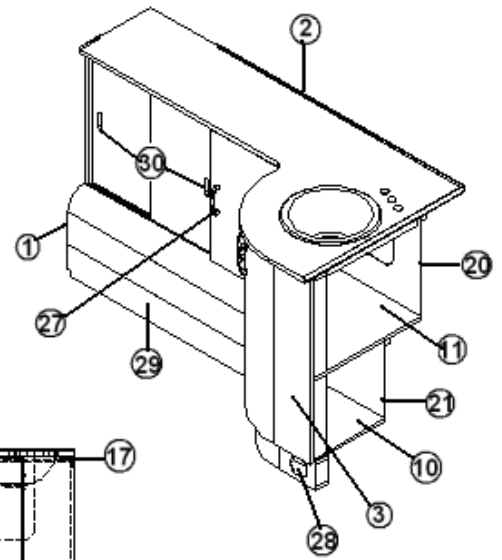

2016 FLYING CLOUD FURNITURE, BATH

Lavatory Cabinet, 30'

Parts Listed on Next Page