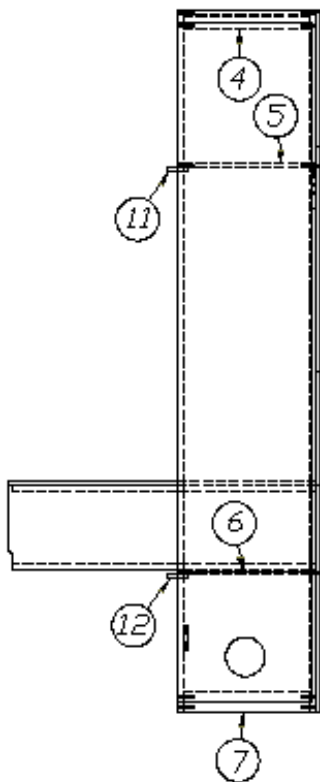

2016 FLYING CLOUD FURNITURE, BATH

Wardrobe, Rear, 30'

Parts Listed on Next Page