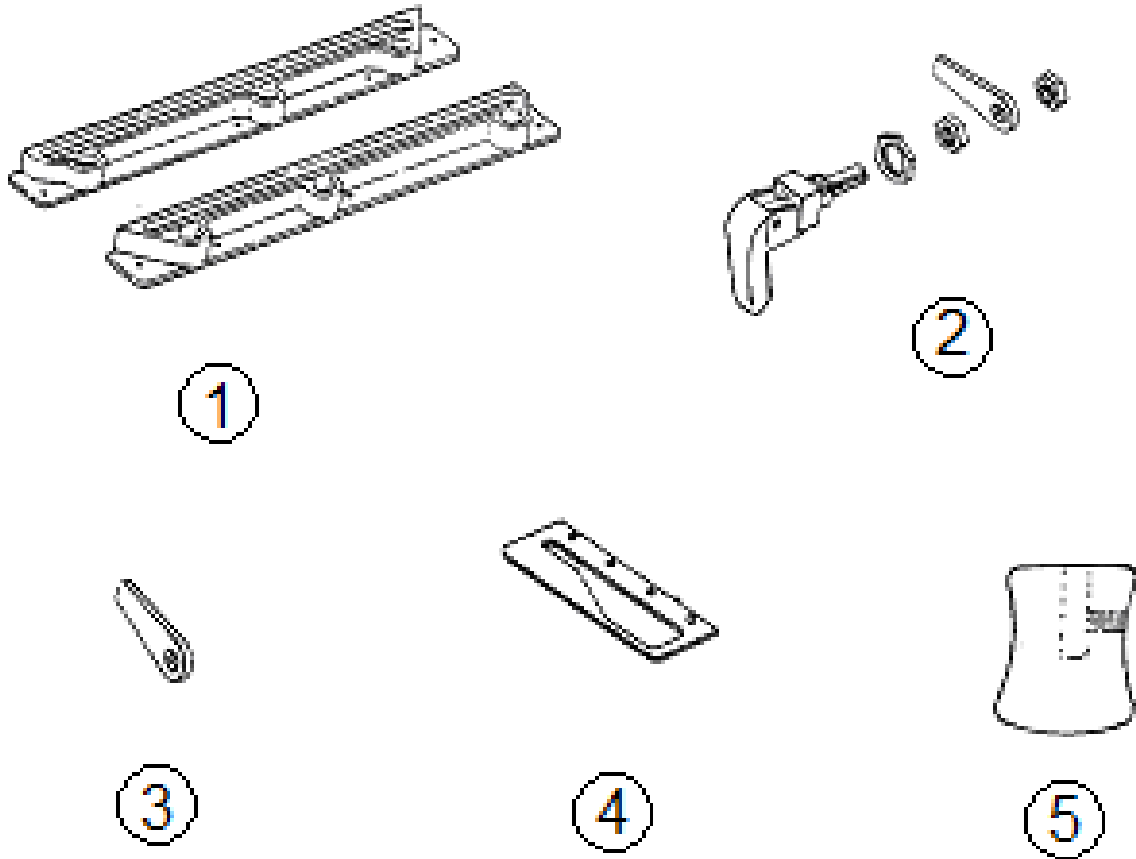

2016 FLYING CLOUD HARDWARE

Window, Opening

1. 0802-0001	Window guide, RH
0802-0002	Window guide, LH
2. 010020	Lower window latch, Chrome
195467-05	Lower window latch, Red
3. 685123	Pawl, Window latch, Straight
4. 685124	Striker plate, Window latch
5. 380230-03	Knob, window arm, Silver
380230-04	Knob, window arm, Red