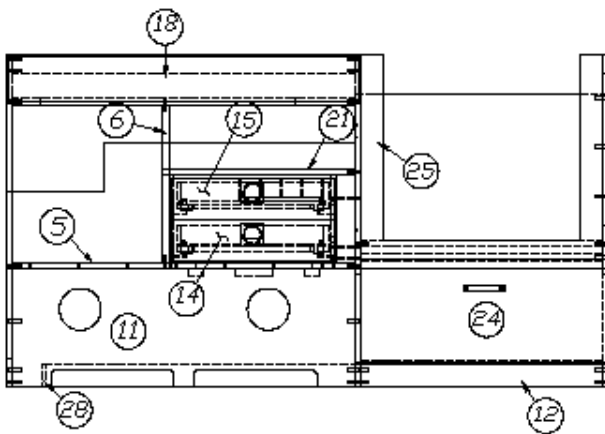

2016 FLYING CLOUD FURNITURE, GALLEY

Galley, 23FB

Parts Listed on Next Page