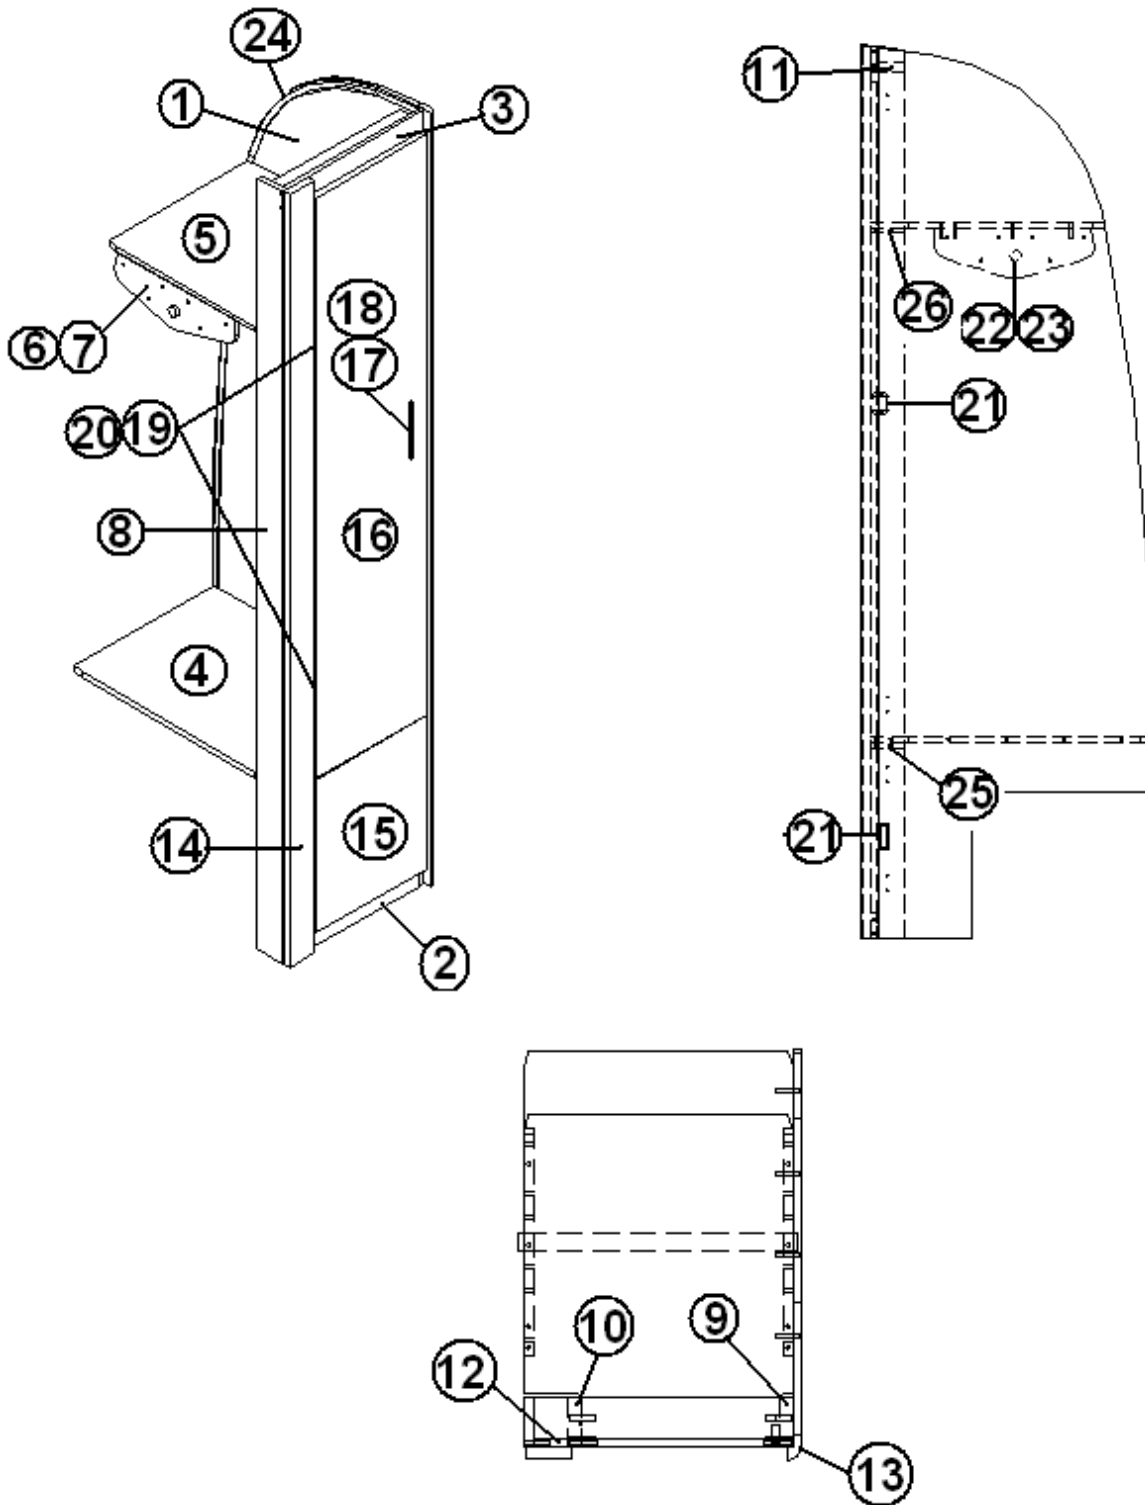

2016 FLYING CLOUD FURNITURE, BATH

Wardrobe, Curbside, 23D

Part Numbers are on the Next page