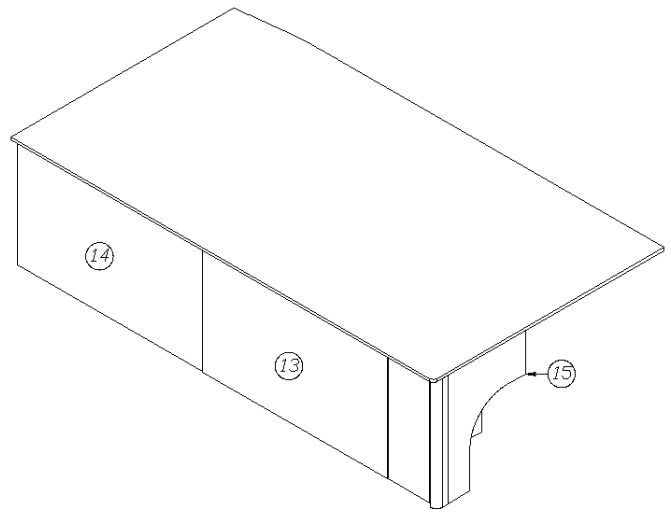

2016 FLYING CLOUD FURNITURE, BEDROOM

Bed, Curbside, Twin, 25'

967770-09

Twin Bed, CS on rear bedroom models

1. 967770-091	Panel, 15.13 x 50.25
2. 967770-092	Panel, 11 x 15.13
3. 967770-093	Panel, 11 x 15.13
4. 967770-094	Panel, 3 x 24.38
5. 967770-095	Panel, 3 x 24.38
6. 967770-096	Panel, 3 x 24.38
7. 967770-097	Panel, 3 x 24.38
8. 967770-098	Panel, 11.5 x 15.13
9. 967770-099	Panel, 3 x 4.94
10. 967770-0910	Panel, 3 x 4.94
11. 967770-0911	Panel, 3 x 15.13
12. 967770-0912	Panel, 5.56 x 14.25
13. 967770-0913	Door, 25 x 14.25
14. 967770-0914	Door, 25 x 14.25
15. 967770-0915	Panel, 10.5 x 15.13
16. 967770-26	Panel, 18.6 x 14.75
17. 967770-31	Panel, 12.5 x 8.125
381607-11	Hinge
382044	Handle
381228-02	Catch grabber door
801706-0014	Corner trim, 90°, 1" radius, Gold Alchemy
365343-01	Edgebanding, .63", Gold Alchemy
381463-03	Cover access hatch, White