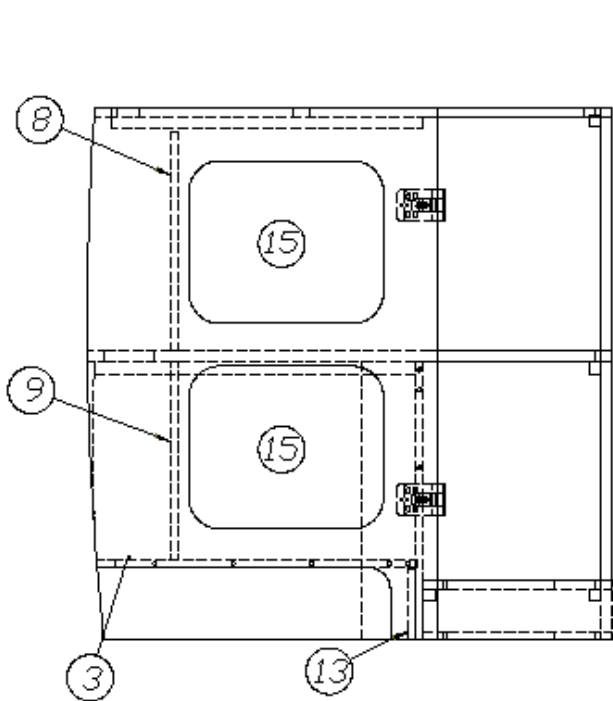

2016 FLYING CLOUD FURNITURE, GALLEY

Galley, Forward Section, 23D

Parts Listed on Next Page