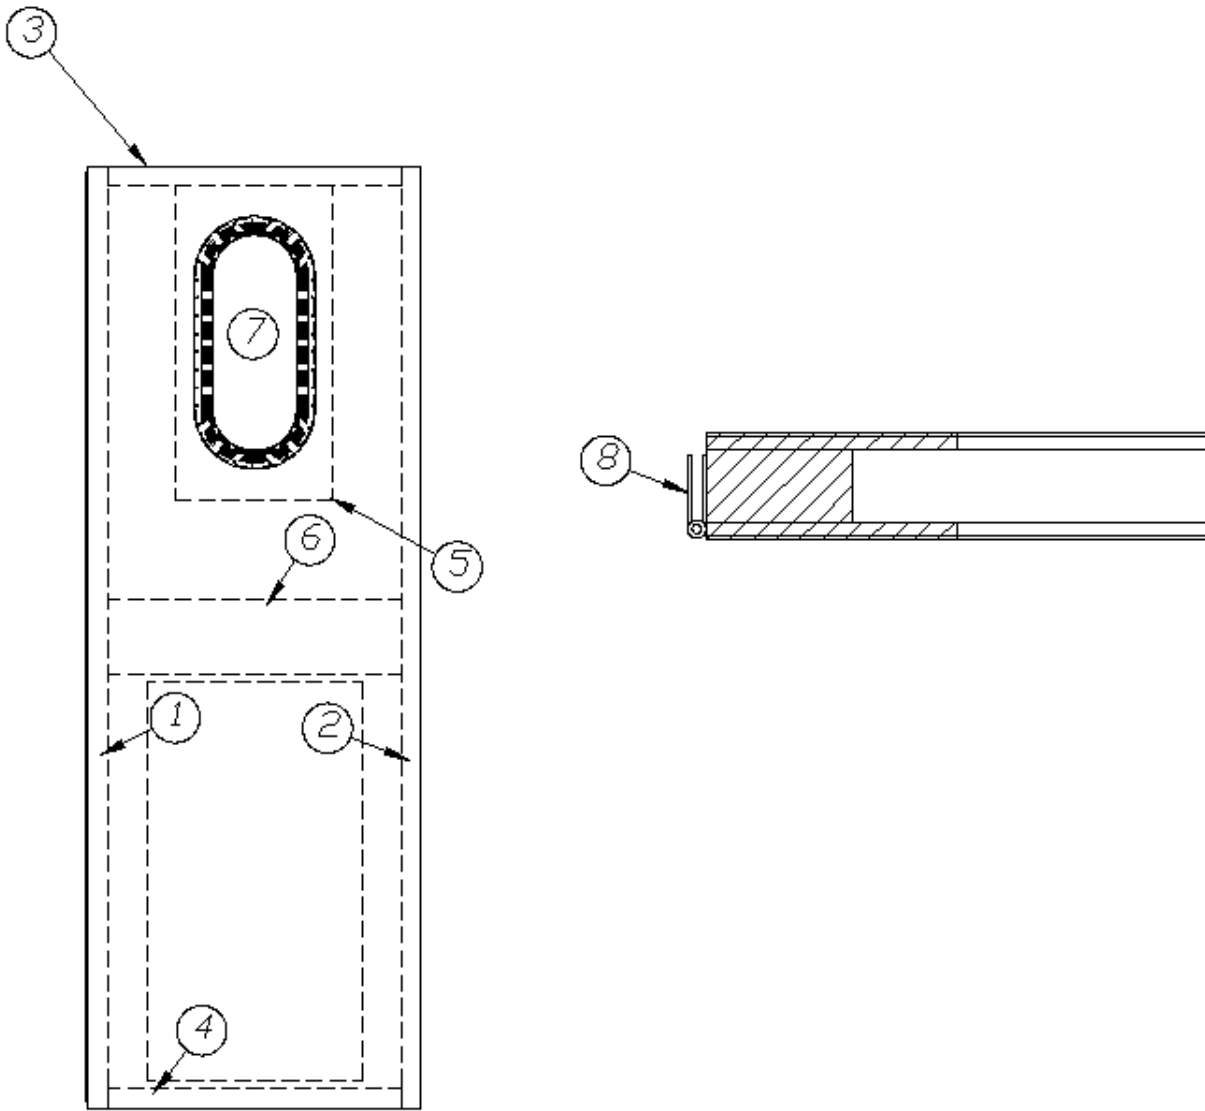

2016 FLYING CLOUD FURNITURE, LAVATORY DOOR

Door, Bath, 20'

966940-09

Bath door w/porthole

1. 966940-4	Panel, 1.5 x 72.5
2. 966940-5	Panel, 1.5 x 72.5
3. 966940-6	Panel, 1.5 x 23.25
4. 966940-8	Panel, 1.5 x 23.25
5. 966940-9	Panel, 12 x 24
6. 966940-10	Panel, 5.69 x 23.25
7. 371438	Window
8. 380203-01	Piano hinge, 1/8 pin
203761-02	Trim, Window, 18"