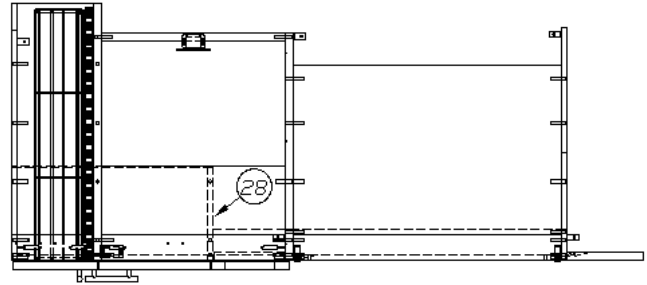

2016 FLYING CLOUD FURNITURE, GALLEY

Galley, Forward Base, 20'

Parts Listed on Next Page