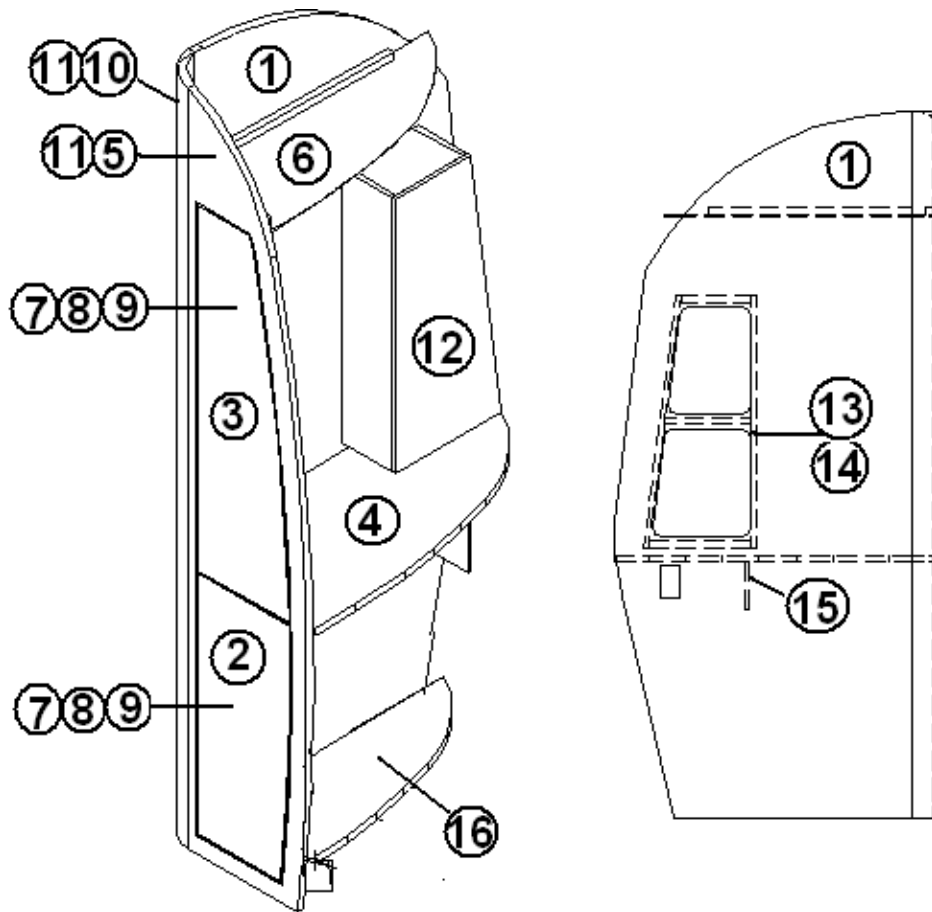

2016 FLYING CLOUD FURNITURE, BEDROOM

Closet, Right Rear, 28', 30', 30' Bunk

966872-09

Wardrobe assembly, RH, "W" bedroom

1. 966872-091	Panel, 34.79 x 76.61
2. 966872-092	Door, 10.49 x 25.88
3. 966872-093	Door, 10.41 x 36.31
4. 966872-094	Panel, 34.35 x 15.75
5. 966872-095	Panel, 13.69 x 75.65
6. 966872-096	Panel, 27.38 x 10.50
7. 382044	Handle, Brushed Nickel
8. 381607-11	Hinge
9. 381228-02	Catch, grabber door, 5LB
10. 801345	Radius plywood, .75" x 3" x 8'
11. 966872-0913	Panel, 18.5 x 76
12. 966874-09	Bookshelf, aft wardrobe, RH
13. 386106-01	Magazine rack, White
14. 386107	Rod, Magazine rack
15. 966872-0919	Panel, 5 x 13.78
16. 967236	Closeout assembly