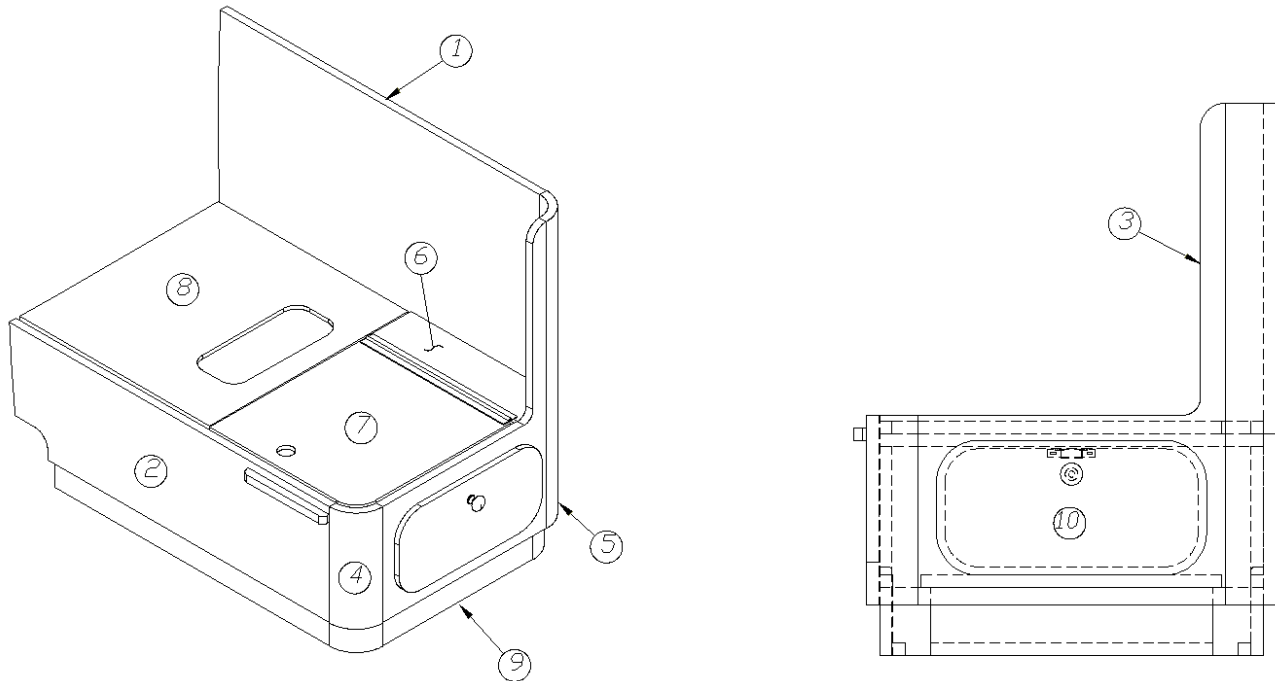

2016 FLYING CLOUD FURNITURE, LOUNGE

Dinette Seat, RH, 20'

967674	Dinette Seat, RH, Fabric
967674-01	Dinette Seat, RH, Gold Ultraleather
967674-02	Dinette Seat, RH, Black Ultraleather

1. 967674-1	Panel, 29.75 x 35.64
2. 967674-2	Panel, 11.25 x 35.75
3. 967674-3	Panel, 18.25 x 29.75
4. 967674-4	Panel, Radius Corner, 3 x 10.25
5. 967674-5	Panel, Radius Corner, 3 x 29.75
6. 967674-6	Panel, 4.75 x 16.65
7. 967674-7	Panel, 17.25 x 16.4
8. 967674-8	Panel, 22.25 x 21.23
9. 967672	Toekick
10. 967661	Door, Fabric
967661-01	Door, Gold Ultraleather
967661-02	Door, Black Ultraleather
800470-0014	Stop, Hardwood
380458	Piano hinge, Copper Metallic
967675-02	Cover, RH inner back, Fabric
967662-02	Cover, RH inner back, Gold Ultraleather
967662-04	Cover, RH inner back, Black Ultraleather
381228-02	Catch, Grabber Door (5lb Pull)
967676	Closeout, Dinette Seat