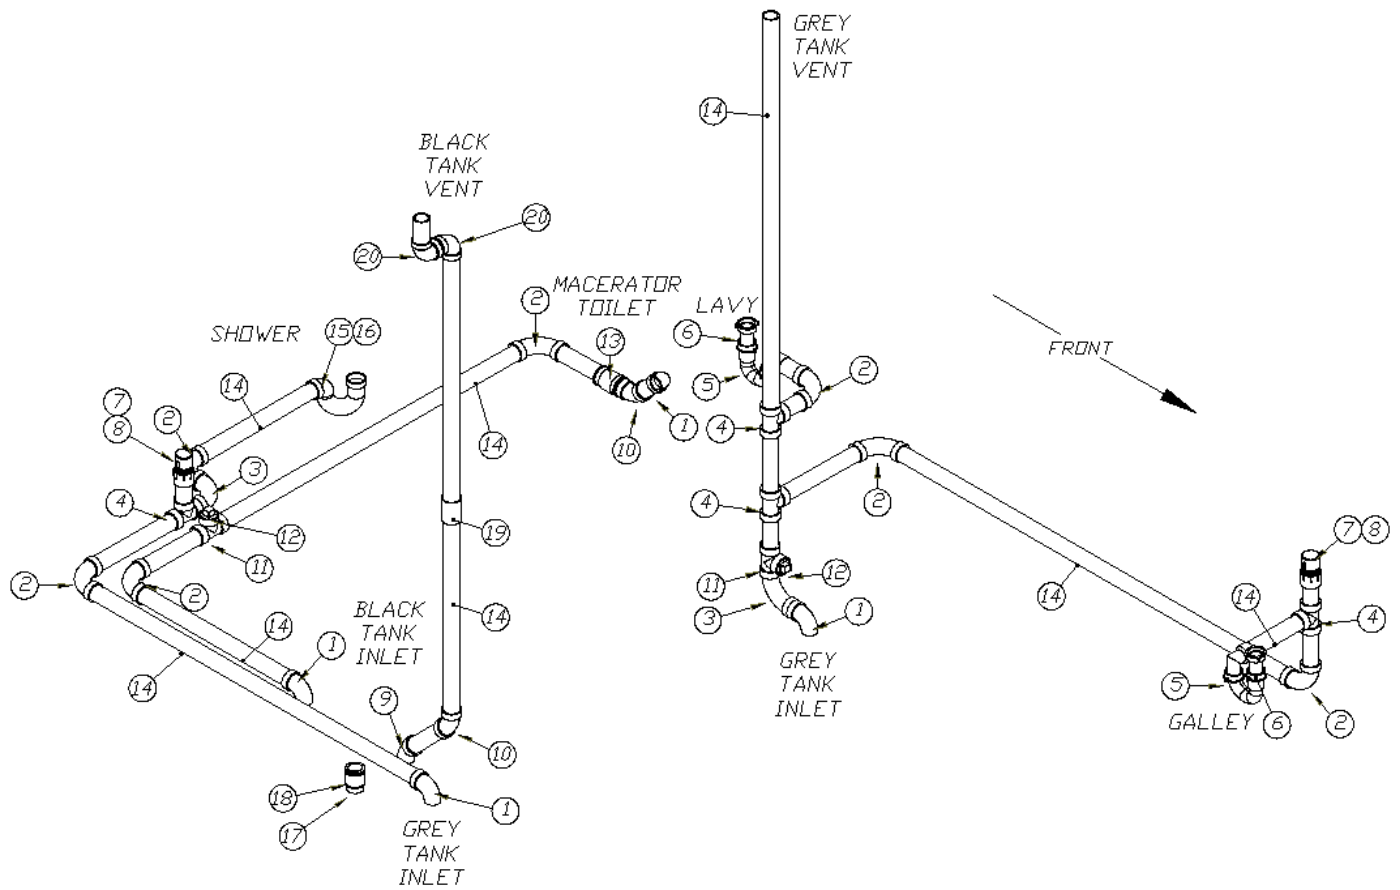

2016 FLYING CLOUD PLUMBING, DRAIN

Drain, Above Floor, 30' Bunk

Parts Listed on Next Page