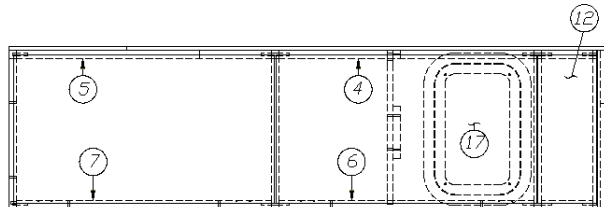

2016 FLYING CLOUD FURNITURE, BEDROOM

Bed, Curbside, Twin, 25'

967770-09

Twin Bed, CS on rear bedroom models

1. 967770-091	Panel, 15.13 x 50.25
2. 967770-092	Panel, 11 x 15.13
3. 967770-093	Panel, 11 x 15.13
4. 967770-094	Panel, 3 x 24.38
5. 967770-095	Panel, 3 x 24.38
6. 967770-096	Panel, 3 x 24.38
7. 967770-097	Panel, 3 x 24.38
8. 967770-098	Panel, 11.5 x 15.13
9. 967770-099	Panel, 3 x 4.94
10. 967770-0910	Panel, 3 x 4.94
11. 967770-0911	Panel, 3 x 15.13
12. 967770-0912	Panel, 5.56 x 14.25
13. 967770-0913	Door, 25 x 14.25
14. 967770-0914	Door, 25 x 14.25
15. 967770-0915	Panel, 10.5 x 15.13
16. 967770-26	Panel, 18.6 x 14.75
17. 967770-31	Panel, 12.5 x 8.125
381607-11	Hinge
382044	Handle
381228-02	Catch grabber door
801706-0014	Corner trim, 90°, 1" radius, Gold Alchemy
365343-01	Edgebanding, .63", Gold Alchemy
381463-03	Cover access hatch, White