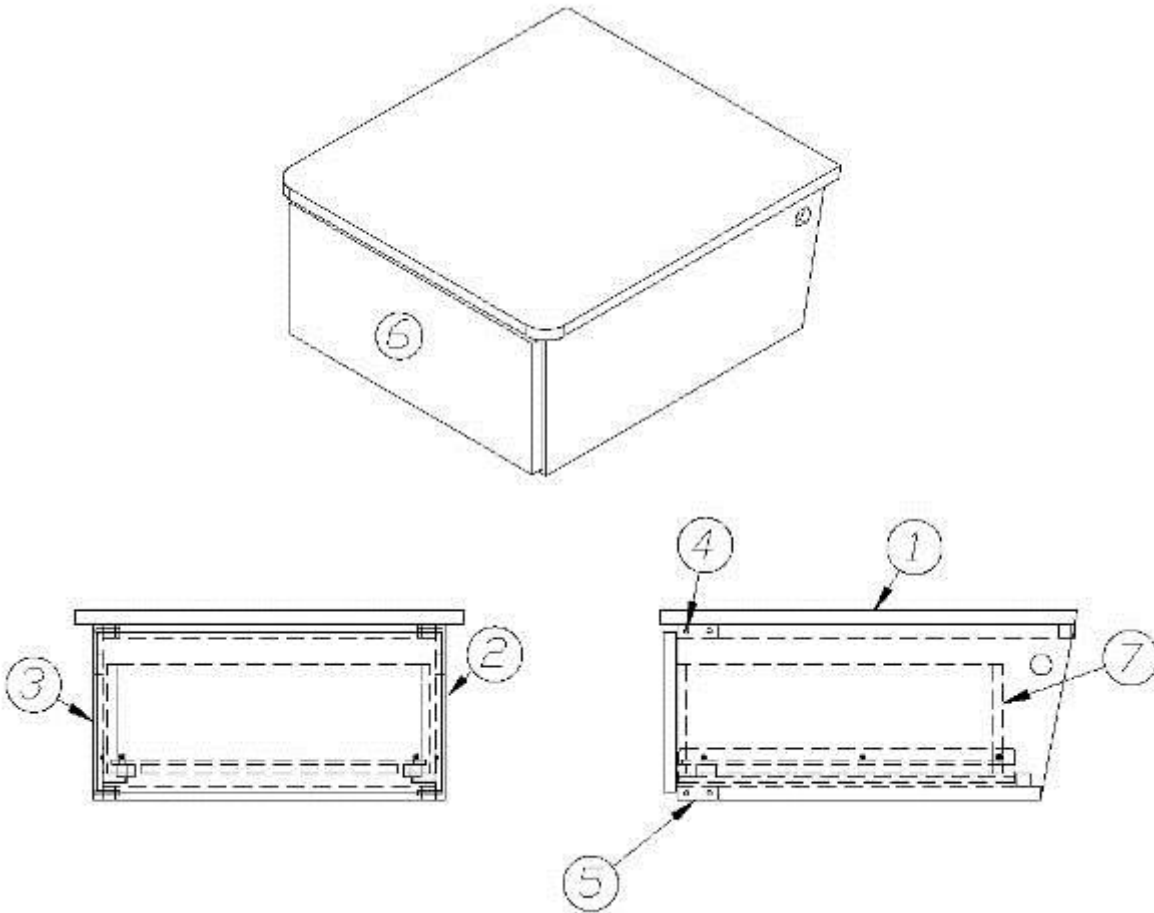

2016 FLYING CLOUD FURNITURE, BEDROOM

Nightstand, Twin, 25', 25FB, 26U, 27FB, 28', 30'

968030-09

Nightstand Assembly

1. 966860-09	Top, Twin Nightstand
966860-241	Top, Twin Nightstand, Golden Night
2. 968030-092	Panel, 22 x 9.75
3. 968030-093	Panel, 22 x 9.75
4. 968030-094	Panel, 18.5 x 2.5
5. 968030-095	Panel, 18.5 x 2.5
6. 968030-097	Door, 19.13 x 8.88
7. 968022-03	Drawer Box, 6 " x 17.88" x 18"
382044	Handle, Brushed Nickel
381228-02	Catch, Grabber Door (5lb Pull)
365343-01	Edgebanding, .63", Gold Alchemy
382203-04	Drawer Slide, 18", Tandem Plus, Self-close
382203-06	Clips, Front Fixing (Right/Left)