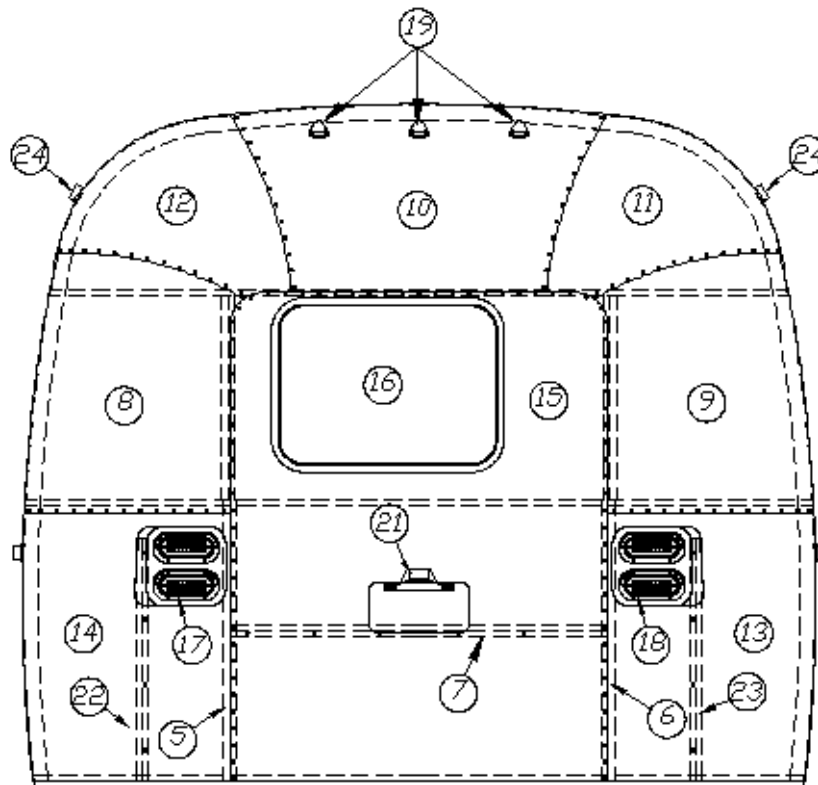

2016 FLYING CLOUD EXTERIOR SHELL

Aft End, 23FB

Parts Listed on Next Page