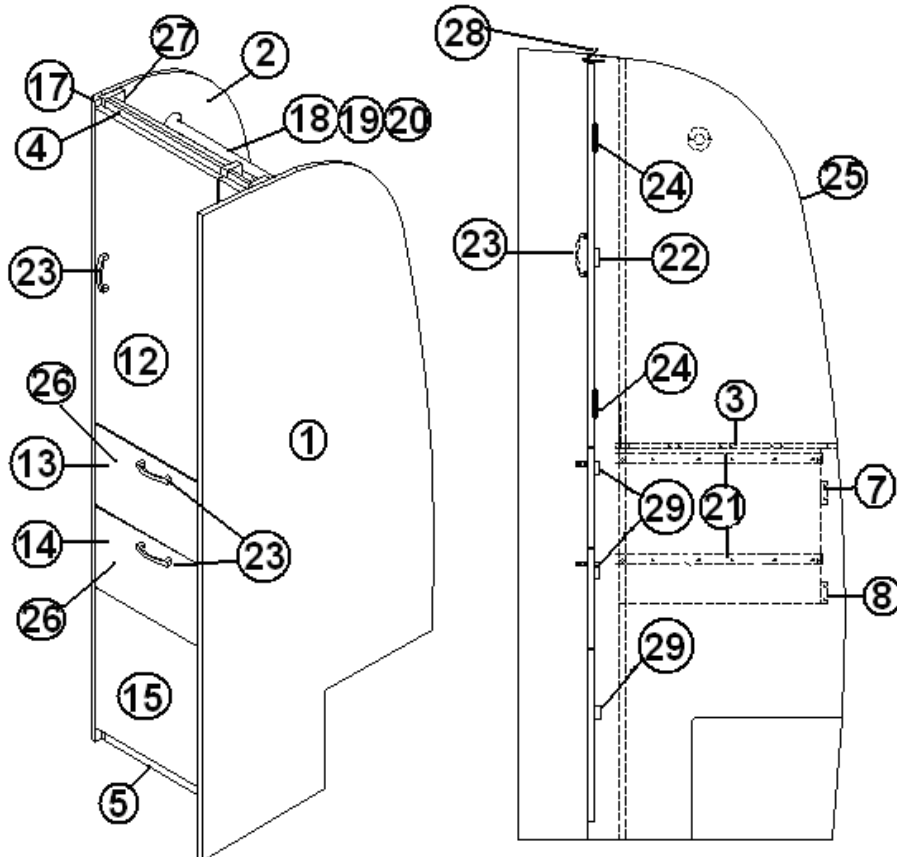

2016 FLYING CLOUD FURNITURE, BEDROOM

Wardrobe, 23FB

Parts Listed on Next Page