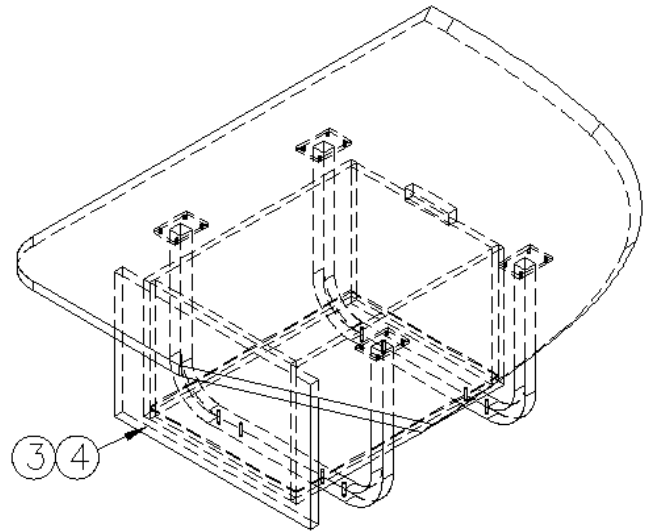

## Dinette Seat, Curbside, 23D

966928-09

Dinette Seat, CS

1. 966928-1
2. 454177
3. 964909-11
4. 966928-094
- 381833-01
- 381074
- 365343-02

Panel, 33.38 x 40.18  
Aluminum legs  
Drawer box  
Door, 11.5 x 18  
Drawer slide, 18"  
Bull dog catch  
Edgebanding, .94", Gold Alchemy