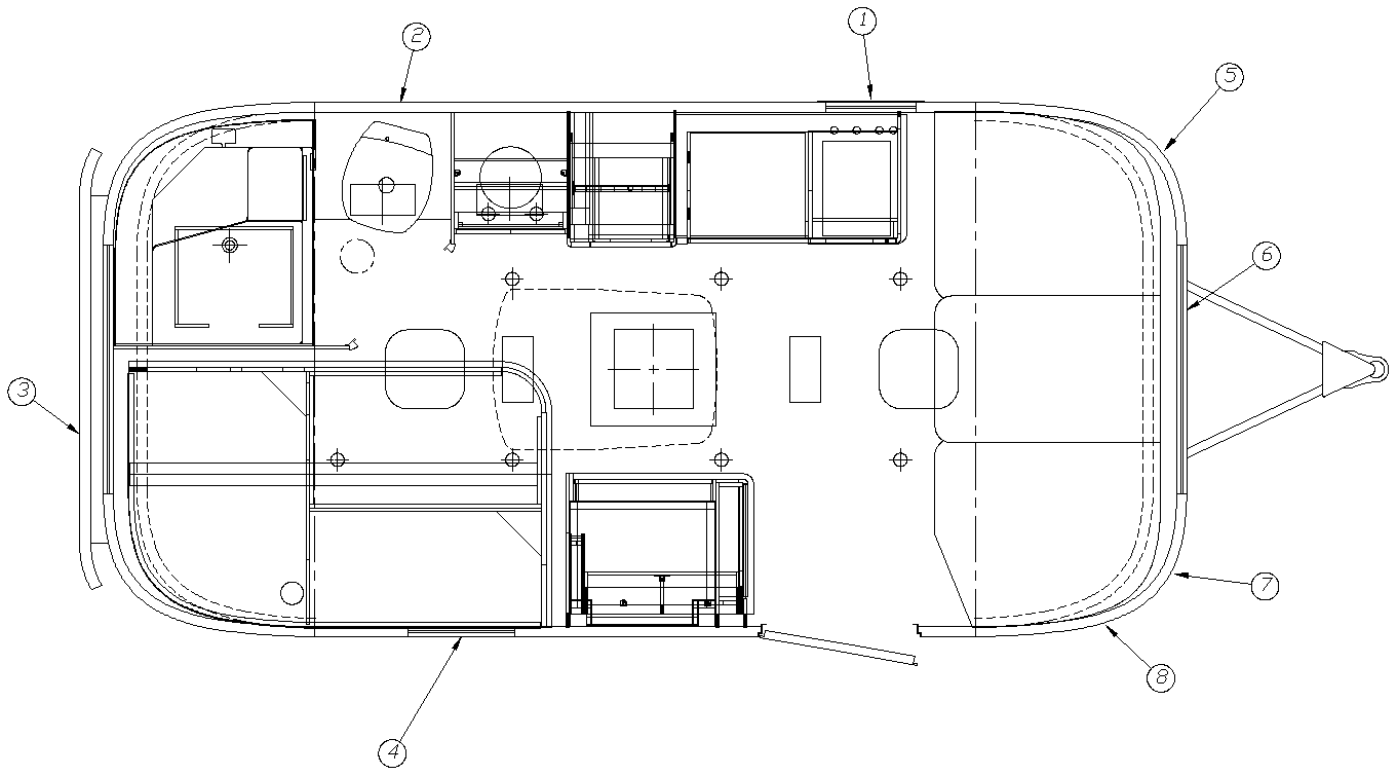

2016 FLYING CLOUD DRAPES, SHADES

Drapes & Shades, 19'

111041

Window Coverings Install

1. 703700-01	Shade, 19 x 24, Oceanair
2. 703700-07	Shade, 17.75 x 34, Oceanair
3. 703700-03	Shade, 25.25 x 34, Oceanair
4. 703700-05	Shade, 19 x 34, Oceanair
5. 998144-11	Drape, RS side panel, 37 x 25.5
6. 998144-12	Drape, RS front panel, 23 x 25.5
7. 998144-10	Drape, CS front panel, 23 x 25.5
8. 998144-09	Drape, CS side panel, 37 x 25.5
801803-02	Top, valance, 20
381898	Spacer, nylon .166ID x .24OD x .25L