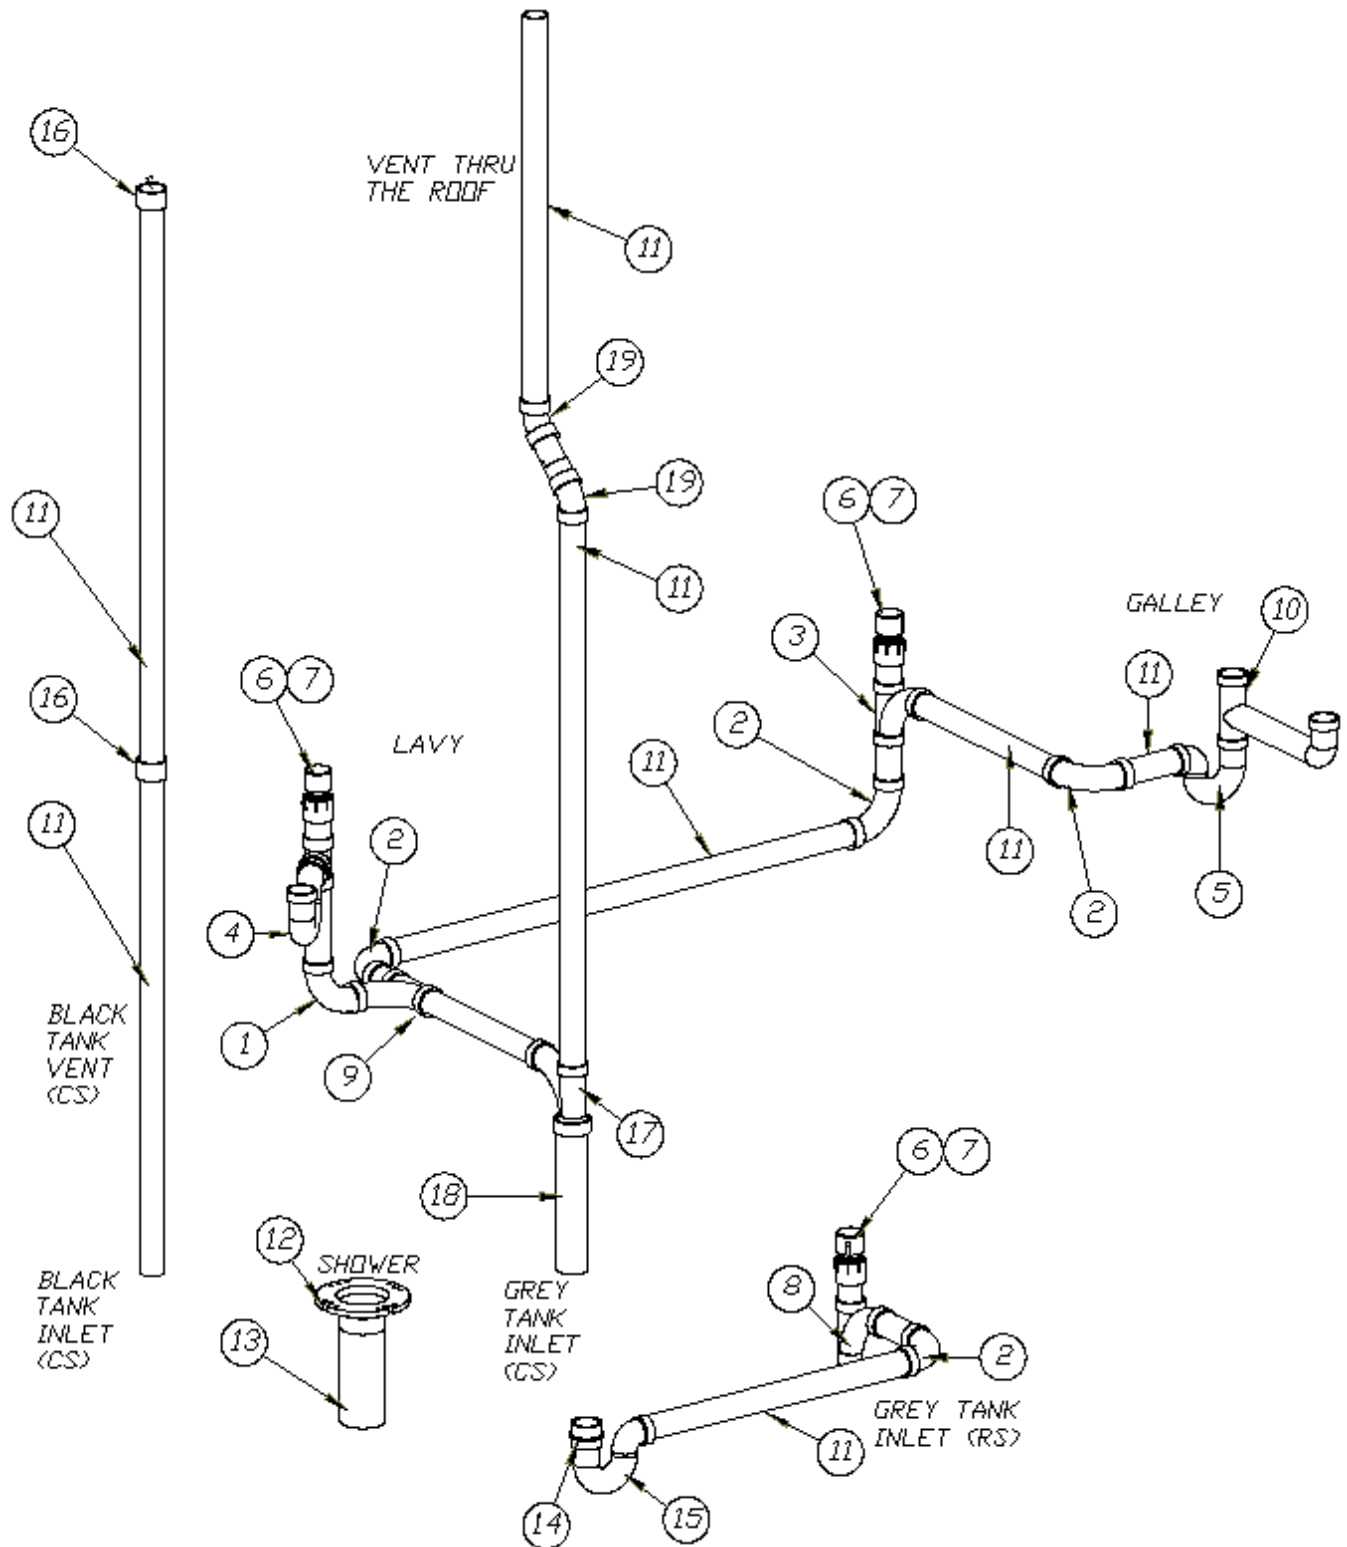

2016 FLYING CLOUD PLUMBING, DRAIN

Drain, Above Floor, 25FB

Parts Listed on Next Page