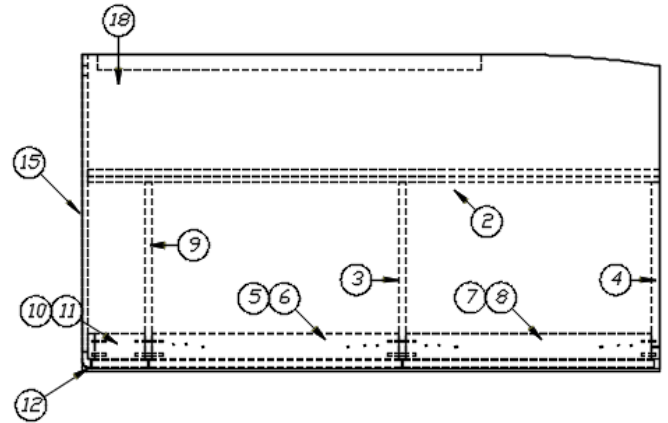

2016 FLYING CLOUD FURNITURE, BEDROOM

Bed, Curbside, Twin, 26U

967925

CS Twin Bed

1. 967925-1	Panel, 31 x 57.25
2. 967925-2	Panel, 15.13 x 56.69
3. 967925-3	Panel, 17.5 x 15.13
4. 967925-4	Panel, 17.5 x 15.13
5. 967925-5	Panel, 2.5 x 24.38
6. 967925-6	Panel, 2.5 x 24.38
7. 967925-7	Panel, 2.5 x 24.38
8. 967925-8	Panel, 2.5 x 24.38
9. 967925-9	Panel, 17.5 x 15.13
10. 967925-10	Panel, 2.5 x 4.94
11. 967925-11	Panel, 2.5 x 4.94
12. 967925-12	Panel, 2.5 x 15.13
13. 967925-13	Panel, 5.56 x 14.25
14. 967925-17	Door, 25 x 14.25
15. 967925-22	Panel, 29.5 x 15.13
16. 967925-26	Door, 25 x 14.25
17. 801706-0014	Corner Trim, 90D, 1" radius, Gold Alchemy
18. 114879-201	Aluminum Sheet 33" x 198"
382044	Handle, Brushed Nickel
381607-11	Hinge
381228-02	Catch, grabber door, 5LB
203419	Storage Box, 23" x 16.75" x 11.88"
365343-02	Edge Banding .94" G. Alchemy