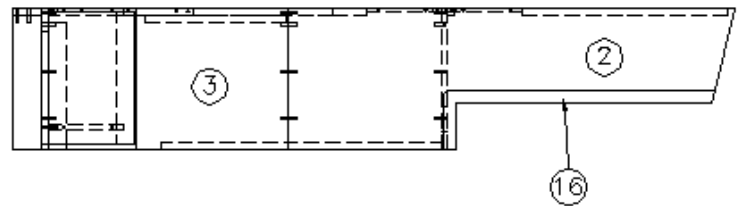

2016 FLYING CLOUD FURNITURE, BEDROOM

Bed, 19', 23D

Parts Listed on Next Page