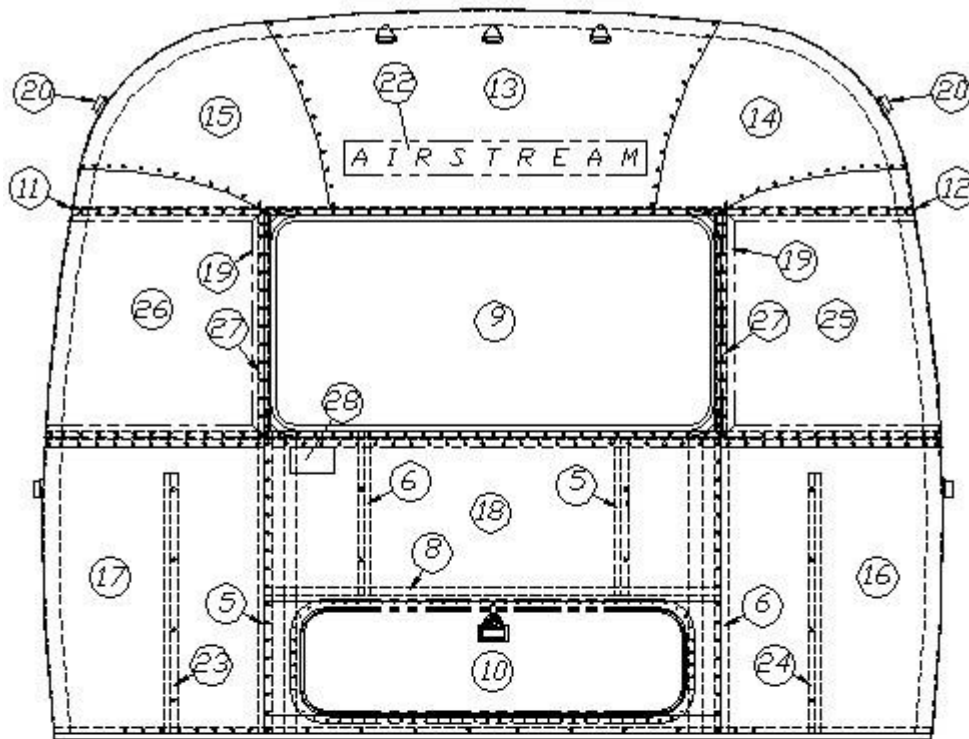

2016 FLYING CLOUD EXTERIOR SHELL

Front End, 26U, 27FB

Parts Listed on Next Page