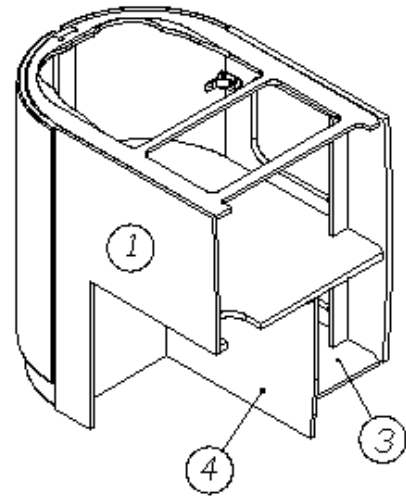

2016 FLYING CLOUD FURNITURE, GALLEY

Galley, Forward Section, 23D

Parts Listed on Next Page