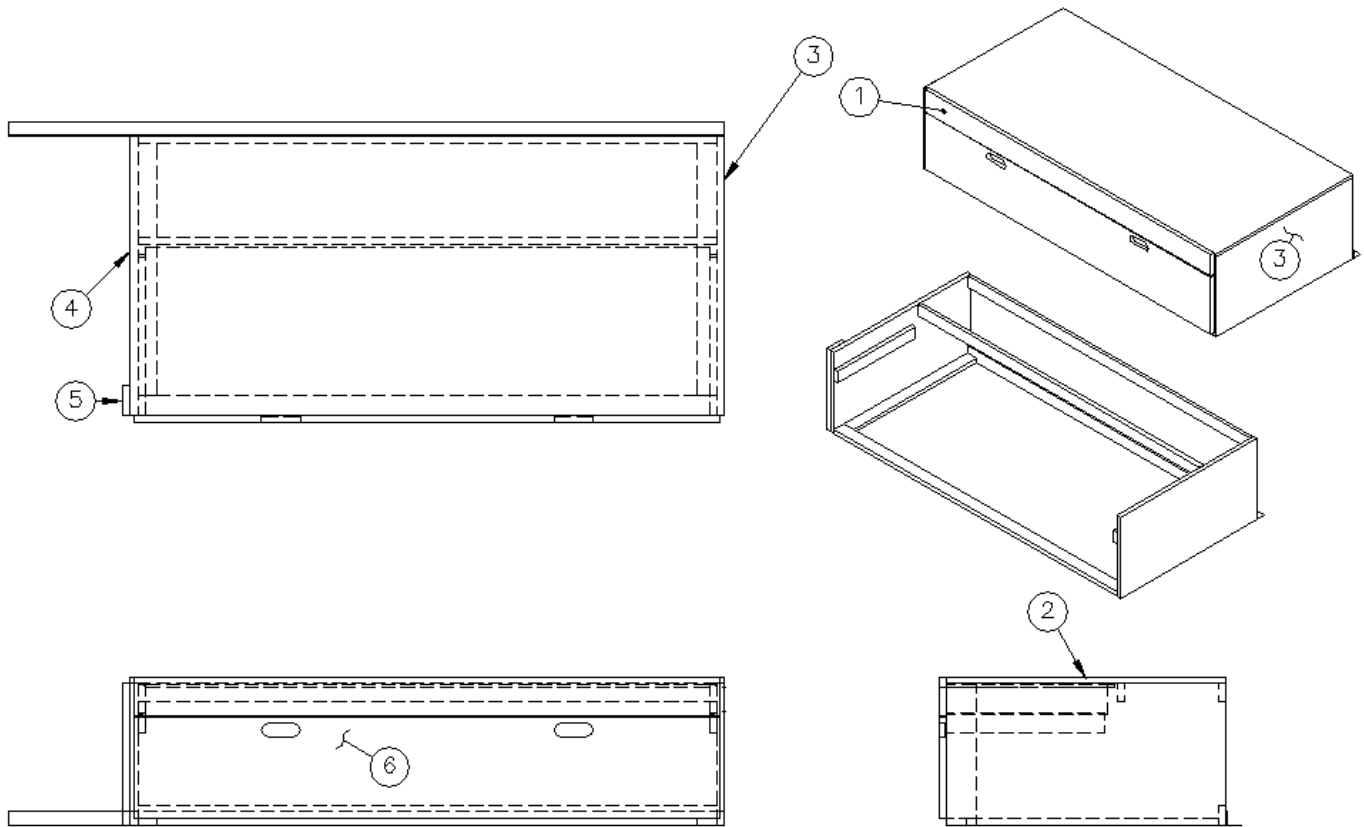

2016 FLYING CLOUD FURNITURE, LOUNGE

Sofa Base, 28', 30'

966970-09

Sofa assembly

1. 966971-09	Bed assembly
2. 966970-092	Panel, 60 x 28.25
3. 966970-093	Panel, 14.5 x 28.25
4. 966970-094	Panel, 14.5 x 28.25
5. 966970-095	Panel, 14.5 x 3
6. 966970-096	Door, 10.25 x 59.13
382044	Handle, Brushed Nickel
381607-11	Hinge
381228-02	Catch, Grabber Door (5lb Pull)
114809	Aluminum angle, 1.5 x 1.5