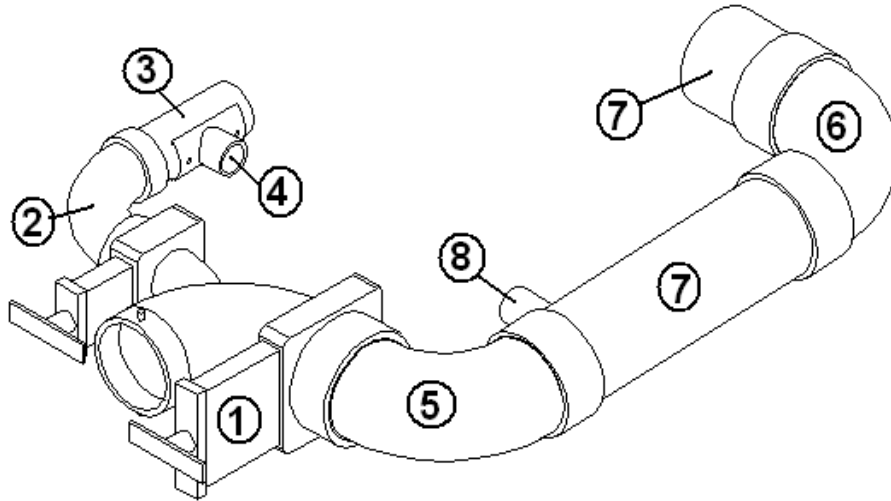

2016 FLYING CLOUD PLUMBING, DRAIN

Dump Valve, 28'

943621

Dump Valve Assembly

1. 601482	Dump valve, rotating assembly
2. 600431	Elbow, 90, 1.5"
3. 601160-02	Pipe, ABS DVW, 1.5"
4. 601845	Adaptor, 1.5", pipe, Catcon
5. 600820	3" single socket, 90 degree
6. 600183	Ell, long sweep ABS 3"
7. 601160-04	Pipe, ABS DVW, 3"
8. 601846	Adaptor, 3" pipe, Catcon
601889-03	Black tank, 35 gallon
601890-02	Gray tank, 37 gallon
601895	Pan, Black/Gray tank
200954	Slope pad, holding tanks