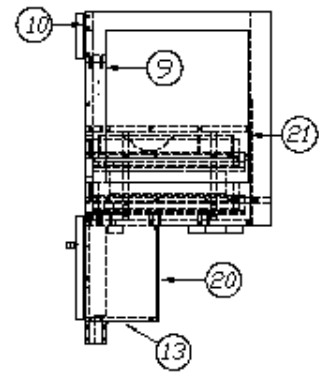

2016 FLYING CLOUD FURNITURE, GALLEY

Galley, 23FB

Parts Listed on Next Page