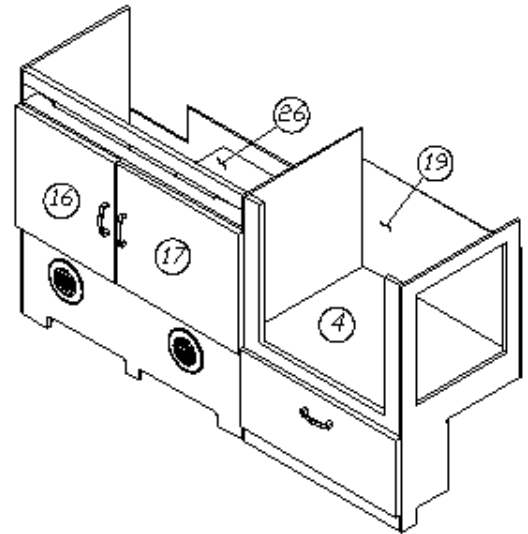

2016 FLYING CLOUD FURNITURE, GALLEY

Galley, 23FB

Parts Listed on Next Page