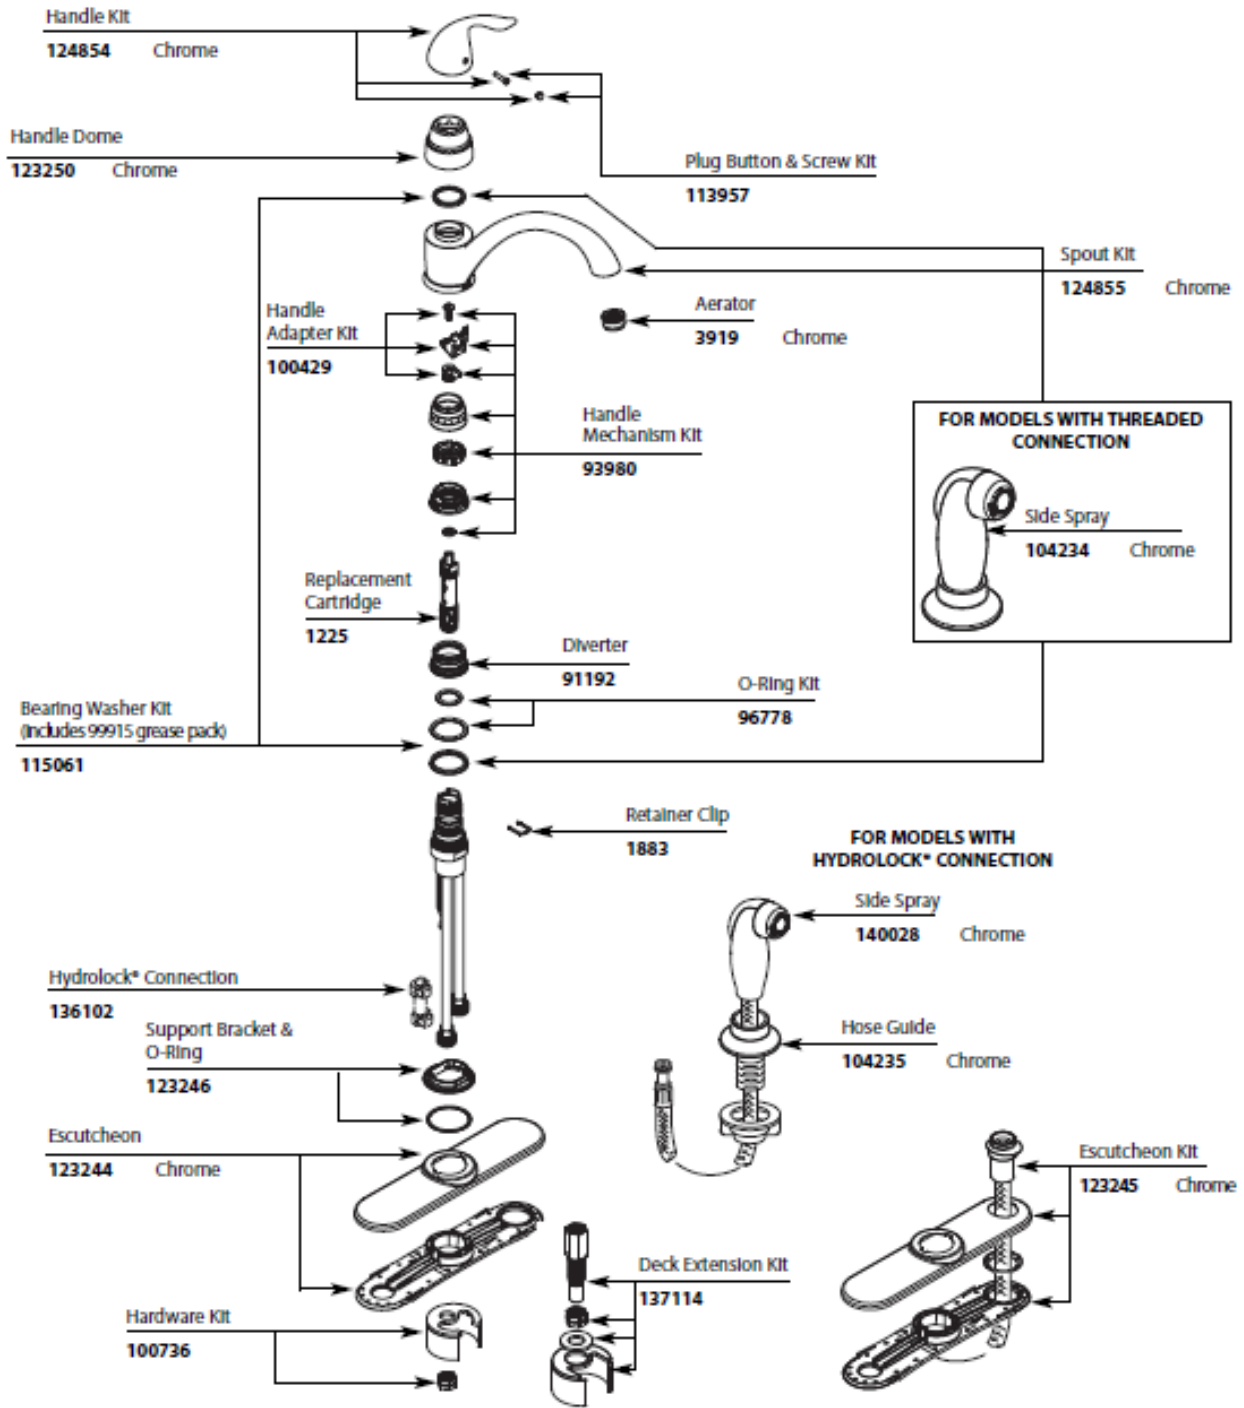

2016 FLYING CLOUD PLUMBING, FRESH WATER

Faucet, Galley

Contact Moen at 1-800-BUY-MOEN for warranty and your local parts outlet.

602327

Faucet-Moen Torrance W/Spray