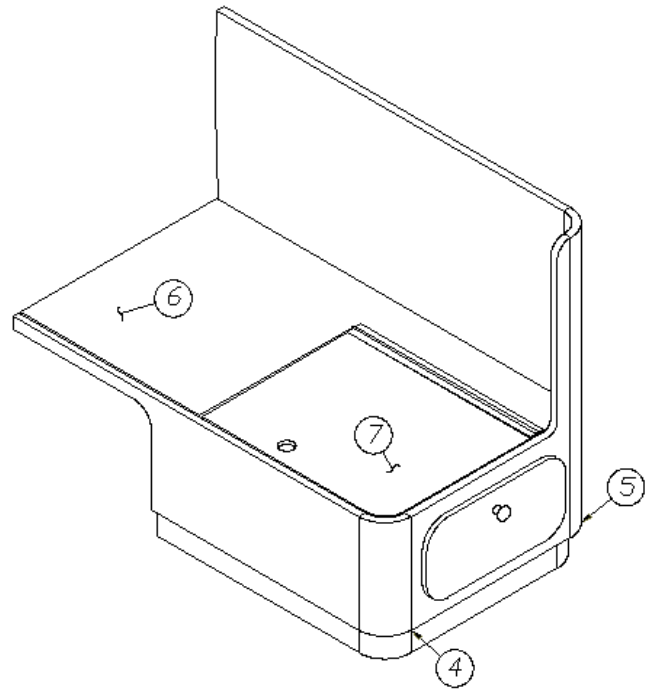

2016 FLYING CLOUD FURNITURE, GALLEY

Dinette Seat, RH, 30' Bunk

967909
967909-01
967909-02

Dinette Seat Assembly, RH
Dinette Seat Assembly, RH Ultra Leather, Gold
Dinette Seat Assembly, RH Ultra Leather, Black

1. 967909-1	Panel, 39.58 X 11.25
2. 967909-2	Panel, 18.25 X 29.75
3. 967909-3	Panel, 39.89 X 29.75
4. 967909-4	Corner Radius, 3 x 11.25
5. 967909-5	Corner Radius, 3 x 29.75
6. 967909-6	Panel, 41.75 x 22.5
7. 967909-7	Panel, 21 x 17.25
967661	Door, Fabric
967661-01	Door, Gold Ultraleather
967661-02	Door, Black Ultraleather
380458	Piano Hinge, Copper Metallic
967922	Toe Kick
967675-02	Cover, RH inner back, Fabric
967662-02	Cover, RH inner back, Gold Ultraleather
967662-04	Cover, RH inner back, Black Ultraleather
381228-02	Catch, Grabber Door (5lb Pull)
700414	Foam, 3/8 x 72" x 52'
703964	Vinyl, Blackbeard