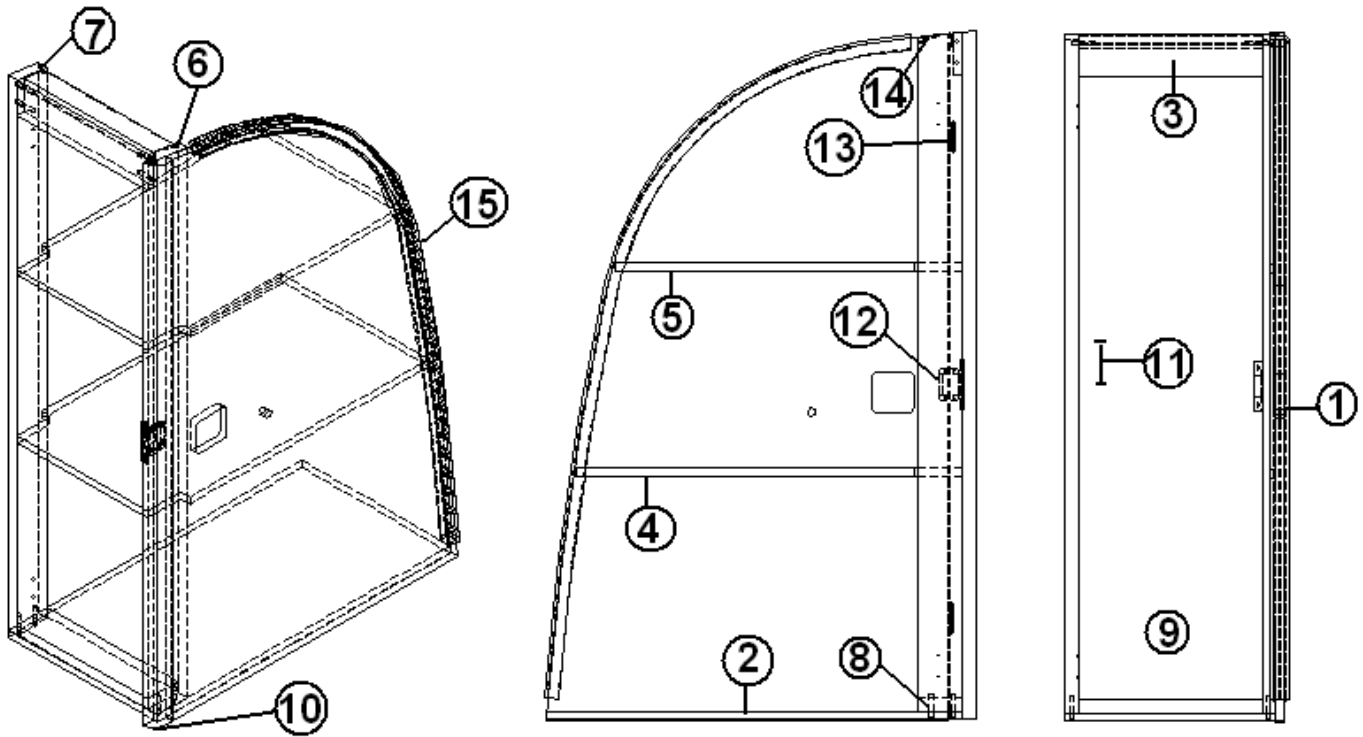

## 2016 FLYING CLOUD FURNITURE, BEDROOM

Linen Cabinet, Hanging, Twin, 27FB, 28', 30'

966855-09  
966855-02

Linen cabinet, hanging, 27FB, 28'  
Linen Cabinet, hanging 30' Twin

- |                 |  |
|-----------------|--|
| 1. 966855-091   | Panel, 23.59 x 40.19                     |
| 2. 966855-092   | Panel, 24.25 x 12.25                     |
| 3. 966855-093   | Panel, 2.5 x 10.75                       |
| 4. 966855-094   | Panel, 22.5 x 12.25                      |
| 5. 966855-095   | Panel, 20.25 x 12.25                     |
| 6. 966855-096   | Panel, 2.5 x 39.75                       |
| 7. 966855-097   | Panel, 2.5 x 39.75                       |
| 8. 966855-098   | Panel, 2.5 x 10.75                       |
| 9. 966855-099   | Door, 11.38 x 38.88                      |
| 10. 801706-0014 | Corner trim, 90D, 1"radius, Gold Alchemy |
| 11. 382044      | Handle, Brushed Nickel                   |
| 12. 381228-02   | Catch, Grabber door                      |
| 13. 381607-11   | Hinge                                    |
| 14. 115085      | Angle aluminum                           |
| 15. 203138-04   | Extrusion, plastic, 1/2" oak             |
| 966855-20       | Panel, 5.5 x 11.44                       |