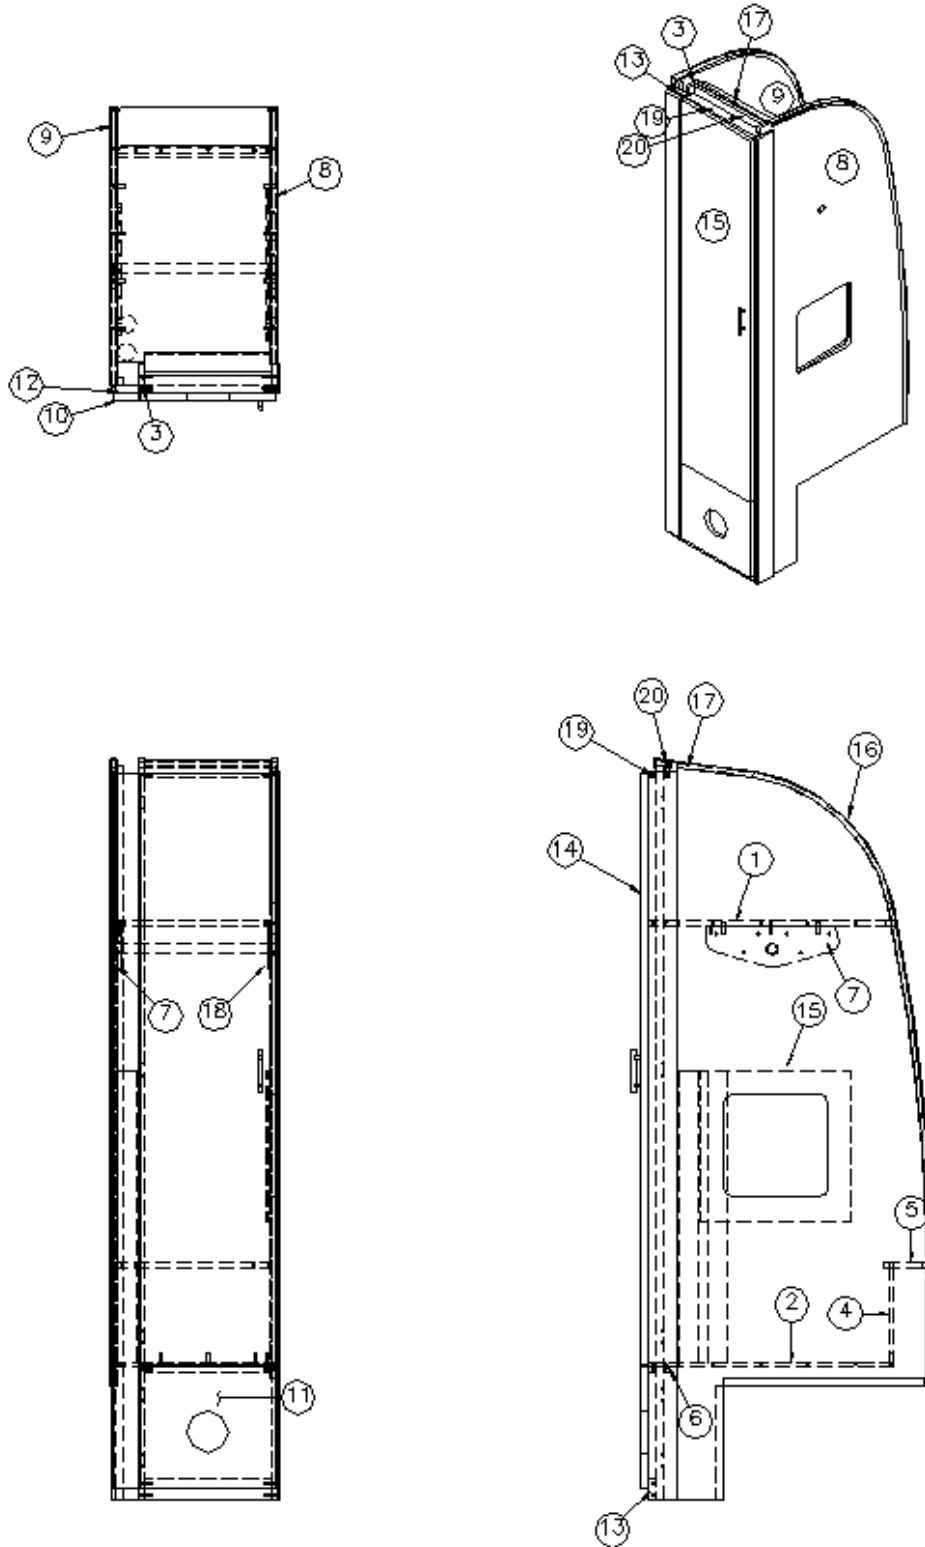

2016 FLYING CLOUD FURNITURE, BATH

Wardrobe, 25FB

Parts Listed on Next Page