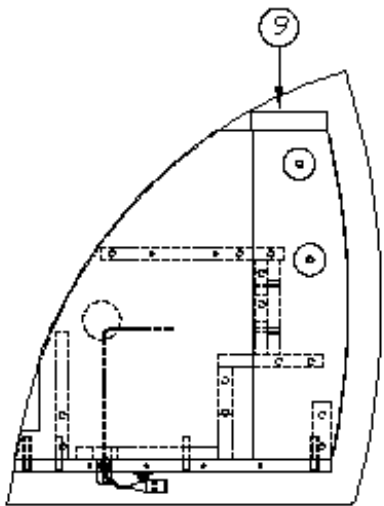

2016 FLYING CLOUD FURNITURE, LOUNGE

Roof Locker, Dinette, Audio & Video Upgrade, 23FB

Parts Listed on Next Page