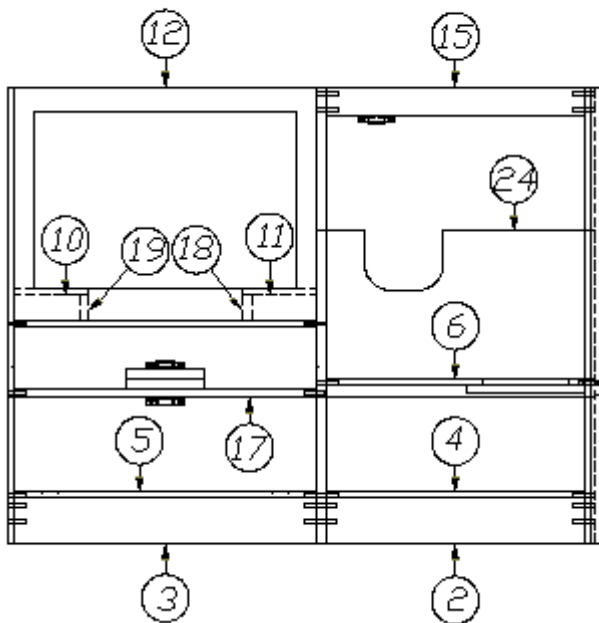

2016 FLYING CLOUD FURNITURE, GALLEY

Galley, 30' Bunk

Parts Listed on Next Page