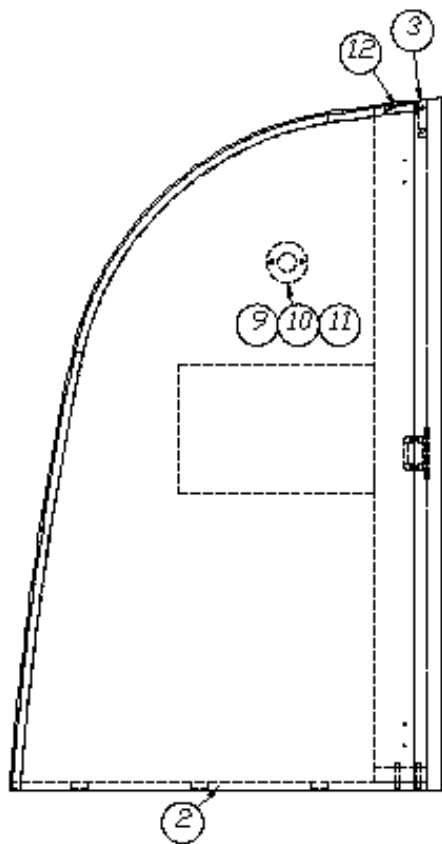

2016 FLYING CLOUD FURNITURE, BEDROOM

Wardrobe, Hanging, Twin, 25', 25FB, 26U, 27FB, 28'

Parts Listed on Next Page