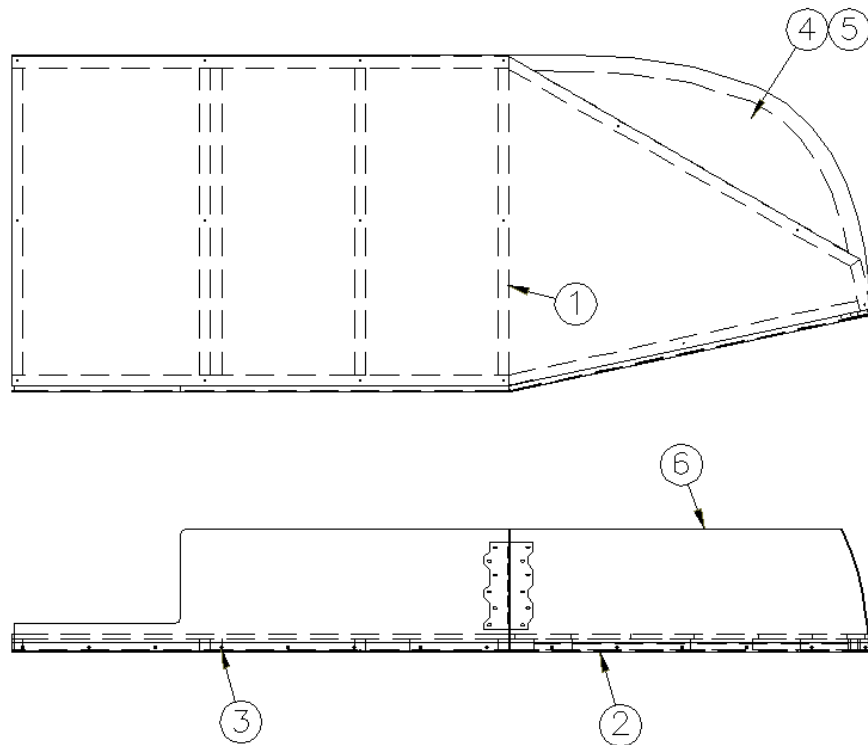

2016 FLYING CLOUD FURNITURE, BEDROOM

Bed, Upper Bunk, 30' Bunk

967929

Upper Bunk Bed Assembly

1. 916061 2. 967929-2 3. 115134 4. 967929-4 5. 967929-5 6. 967930 382188 382187 365209 703451 704050 382226 704110	- Weldment, Upper Bunk - Panel, 30 x 77.89 - Extrusion Laminate Trim - Panel, 16 x 5 - Panel, 16 x 5 - Bunk Rail Assembly - Bracket, Set Your Own Angle - Support, Upper Bunk Bed - Foam Tape - Mattress, 30" x 78", Top Bunk - Foam, Black .025 x 11" x 82" - Step, bunk bed - Mat, non-skid