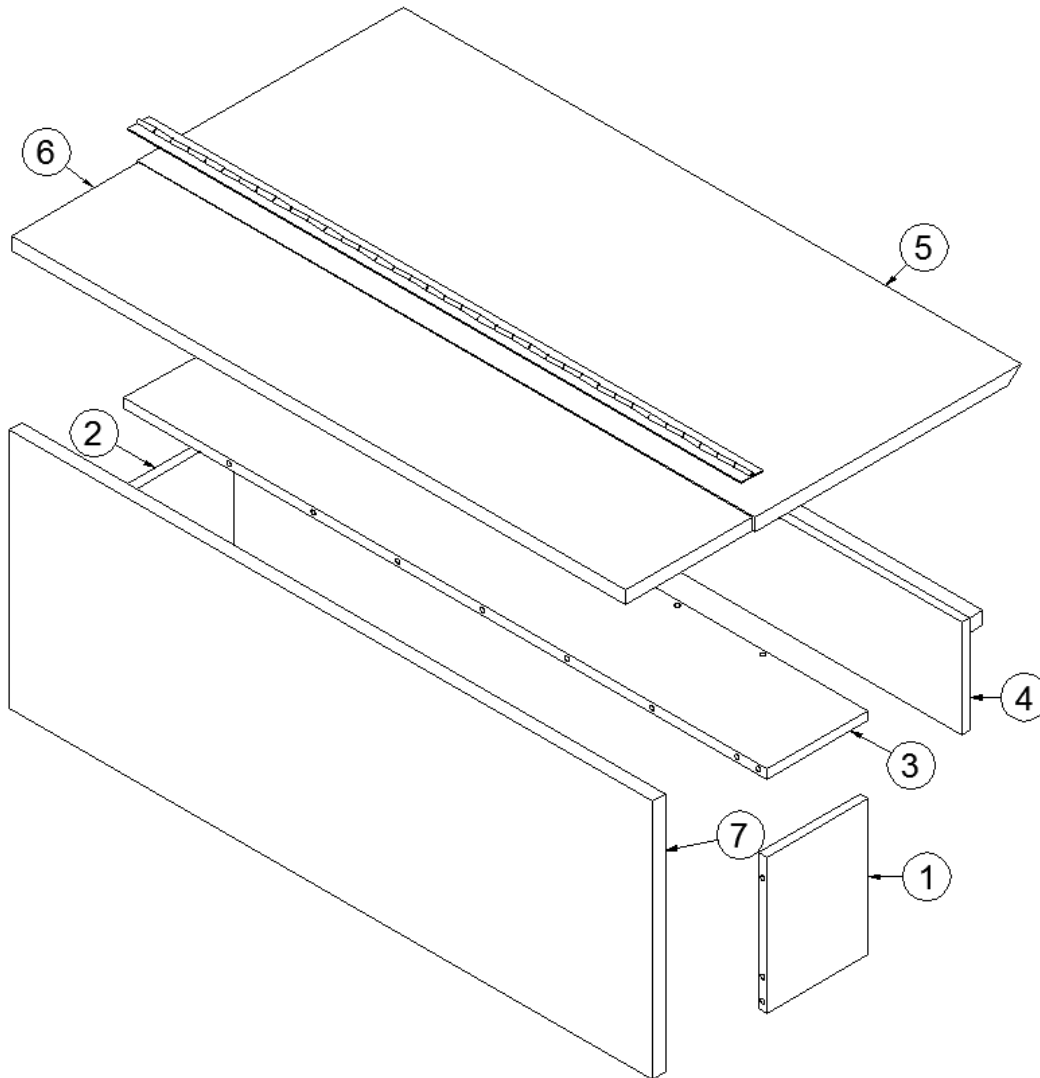

## Dinette Seat, U-Dinette, Center, 26U

968333

Dinette Seat, Center

- |             |                                 |
|-------------|---------------------------------|
| 1. 968333-1 | Panel, 6 x 8                    |
| 2. 968333-2 | Panel, 6 x 8                    |
| 3. 968333-3 | Panel, 6 x 38                   |
| 4. 968333-4 | Panel, 5.75 x 38                |
| 5. 968333-5 | Panel, 36.5 x 15.75             |
| 6. 968333-6 | Panel, 36.25 x 7.5              |
| 7. 968333-7 | Panel, 14.25 x 38               |
| 382125      | Piano hinge, Clear              |
| 701538-01   | Carpet, Econolier w/PSA back    |
| 365343-01   | Edgebanding, .63", Gold Alchemy |
| 365343-02   | Edgebanding, .94", Gold Alchemy |