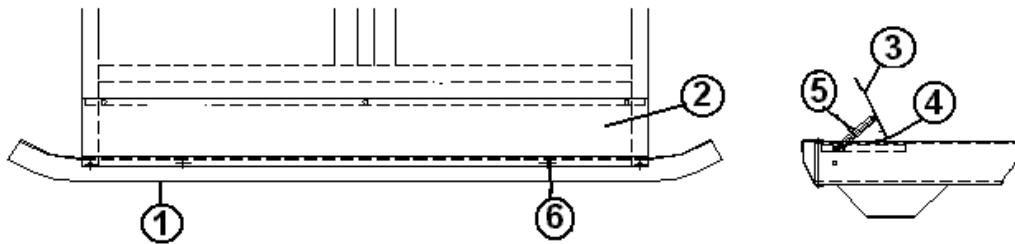

2016 FLYING CLOUD CHASSIS

Bumper Assembly, 20', 23D, 23FB

1. 410932	Bumper
2. 454314	Bottom, storage compartment
3. 454315	Lid, rear bumper compartment
4. 380203-02	Hinge, piano 1/8 pin, Black
5. 380024	Arms, support RH
6. 092609	Lock cam
365013-01	Tape, charcoal low density foam
381435	Hatch, Access Cover 4" White