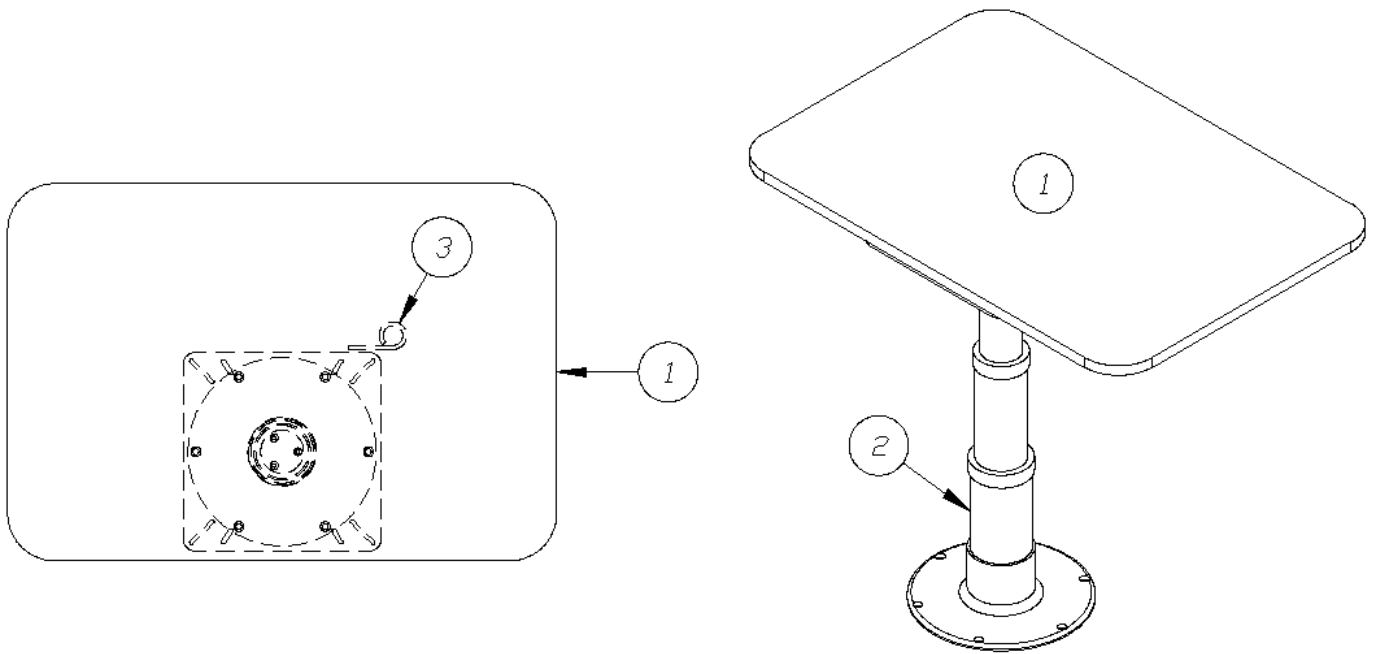

2016 FLYING CLOUD FURNITURE, LOUNGE

Dinette Table, 23FB

967924-09

Sliding Pedestal Table

1. 967924-091

Top, Sliding Pedestal, 24 x 35

2. 382073-01

Bracket, Pedestal Table

3. 381109-01

Bunk Latch w/flat U-strike

365347-02

Edgebanding, .94", Luna Frost