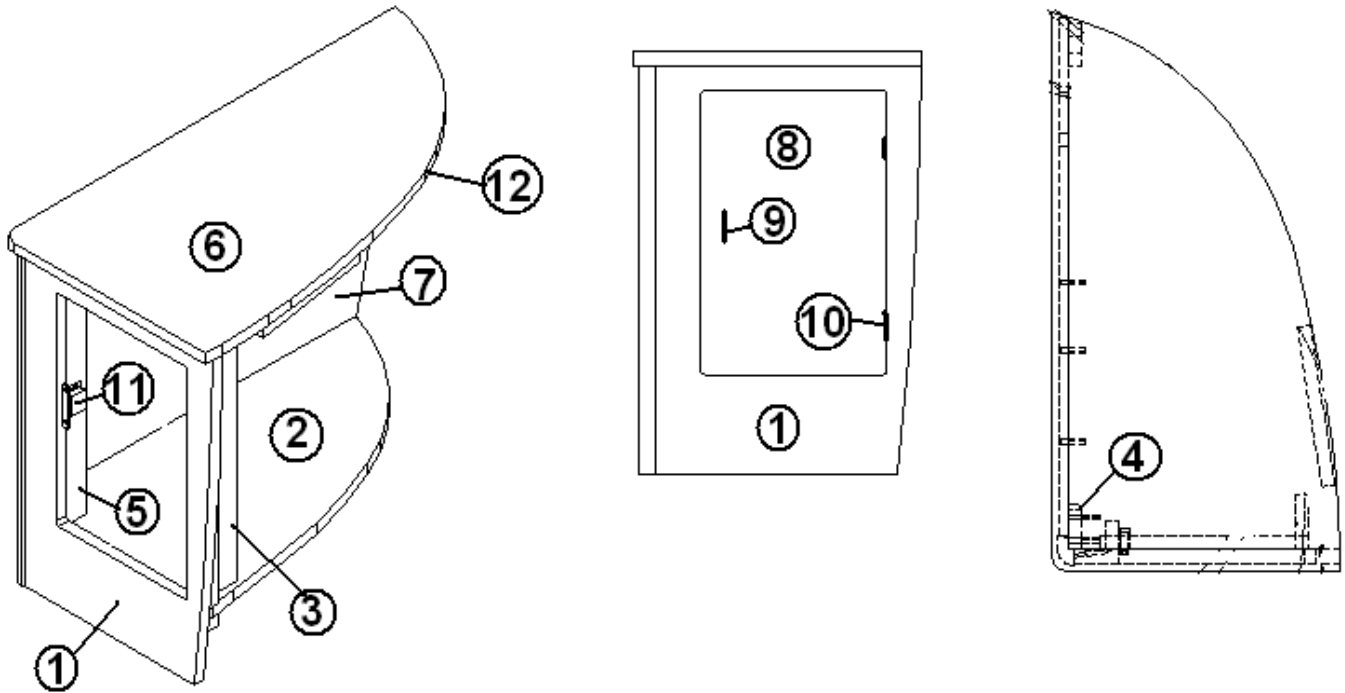

2016 FLYING CLOUD FURNITURE, BEDROOM

Nightstand, Curbside, Double, 27FB

966851-09

Nightstand, RH

1. 966851-091	Panel, 14.78 x 22.75
2. 966851-092	Panel, 27.69 x 14.13
3. 966851-093	Panel, 3 x 17.75
4. 966851-094	Panel, 2.25 x 22.75
5. 966851-095	Panel, 3 x 1.63
6. 966851-096	Panel, 16.09 x 31.06
966851-106	Panel, 16.09 x 31.06, Granite
966851-246	Panel, 16.09 x 31.06, Golden Night
7. 966851-097	Panel, 28.84 x 22.75
8. 966851-098	Door, 7 x 15.31
9. 382044	Pull, Brushed Nickel
10. 381607-11	Hinge
11. 381228-02	Catch, grabber door, 5LB
12. 801706-0014	Corner trim, 90D, 1" radius, Gold Alchemy
201673	Reverse cove molding, White
201673-02	Reverse cove molding, Black