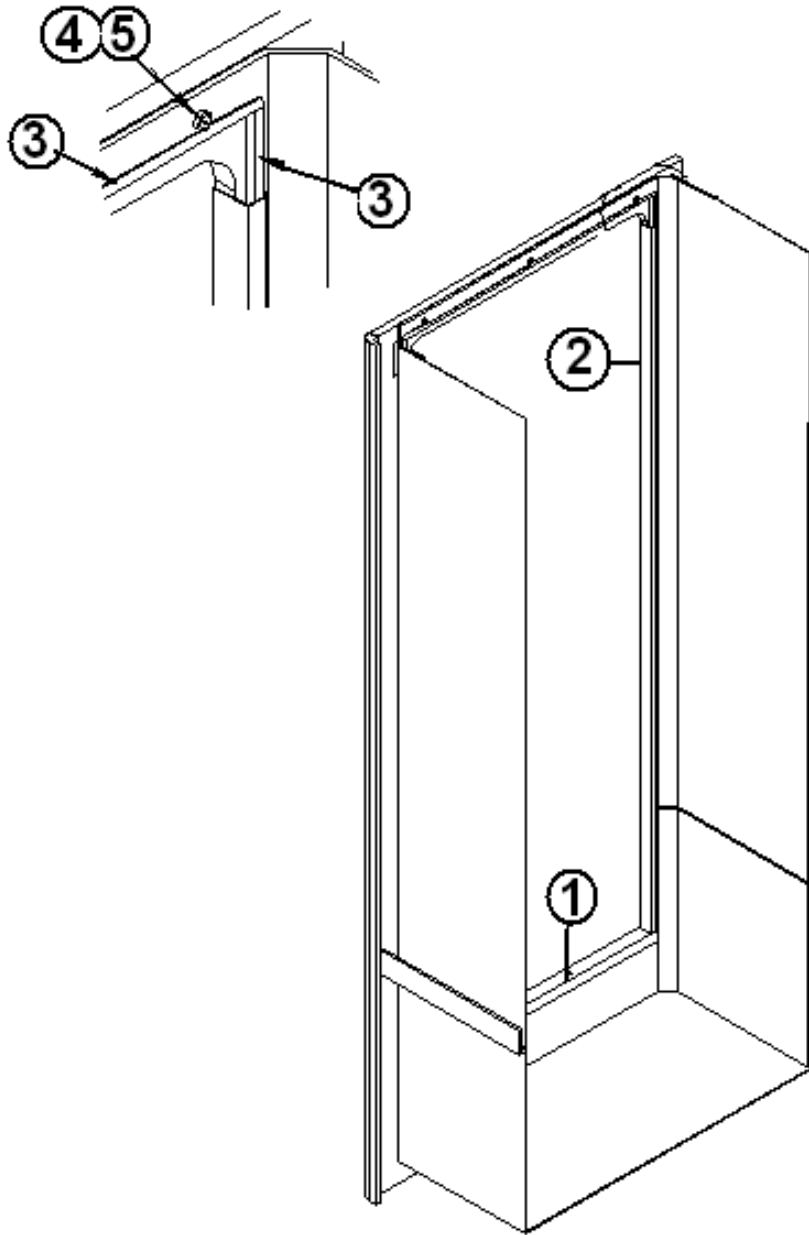

2016 FLYING CLOUD FURNITURE, BATH

Shower Trim & Door Install, 25', 25FB, 26U, 27FB, 28', 30', 30' Bunk

1. 454727-01	Angle, shower frame, 27"
2. 454727-02	Angle, shower frame, 63.5"
3. 201666-01	J-molding, 3/16, plastic, White
4. 381081-01	Snap cap w/washer, Antique White
5. 320006	Screw, sheet metal, 8 X 3/4 BH Phil