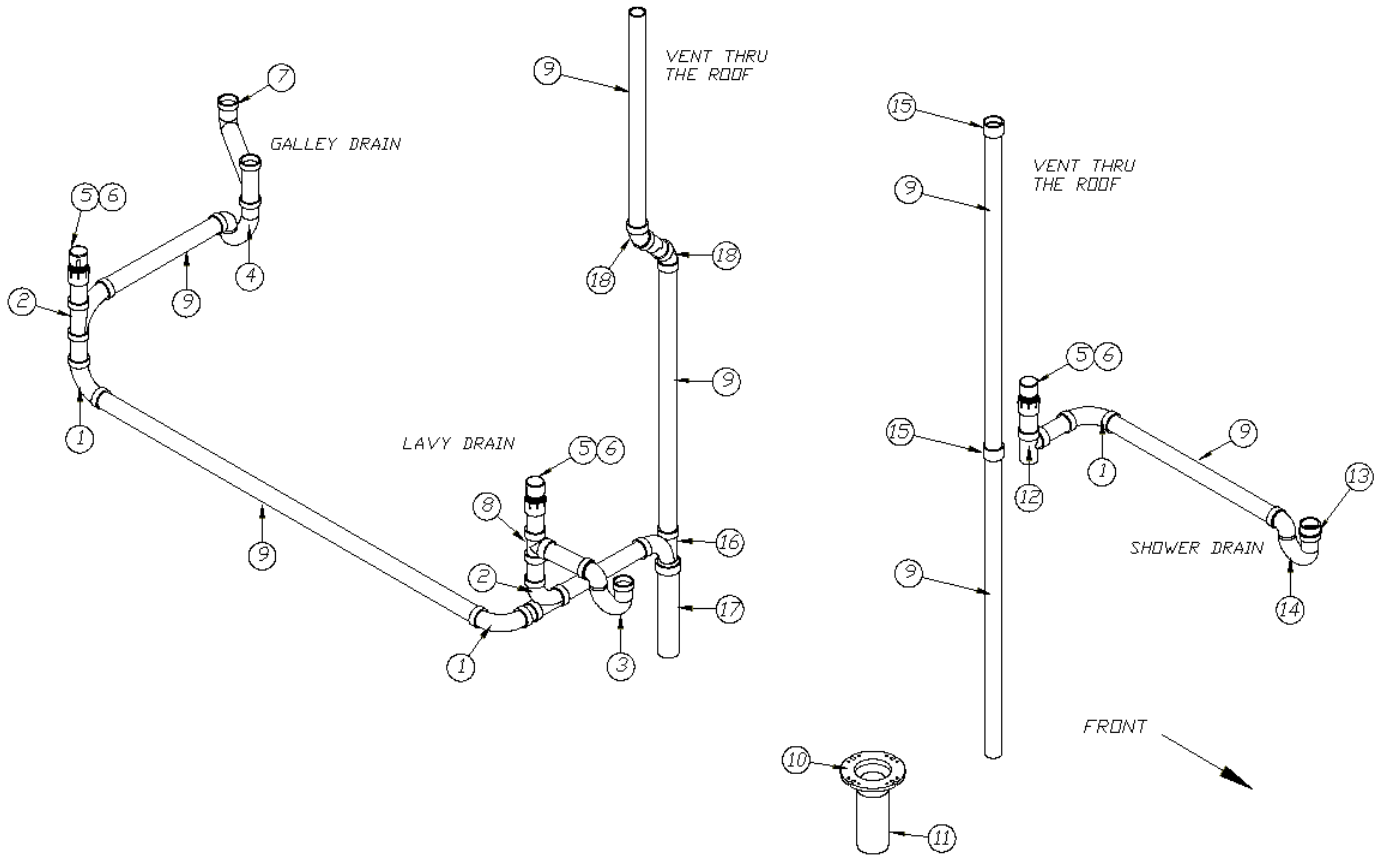

2016 FLYING CLOUD PLUMBING, DRAIN

Drain, Above Floor, 27FB

Parts Listed on Next Page