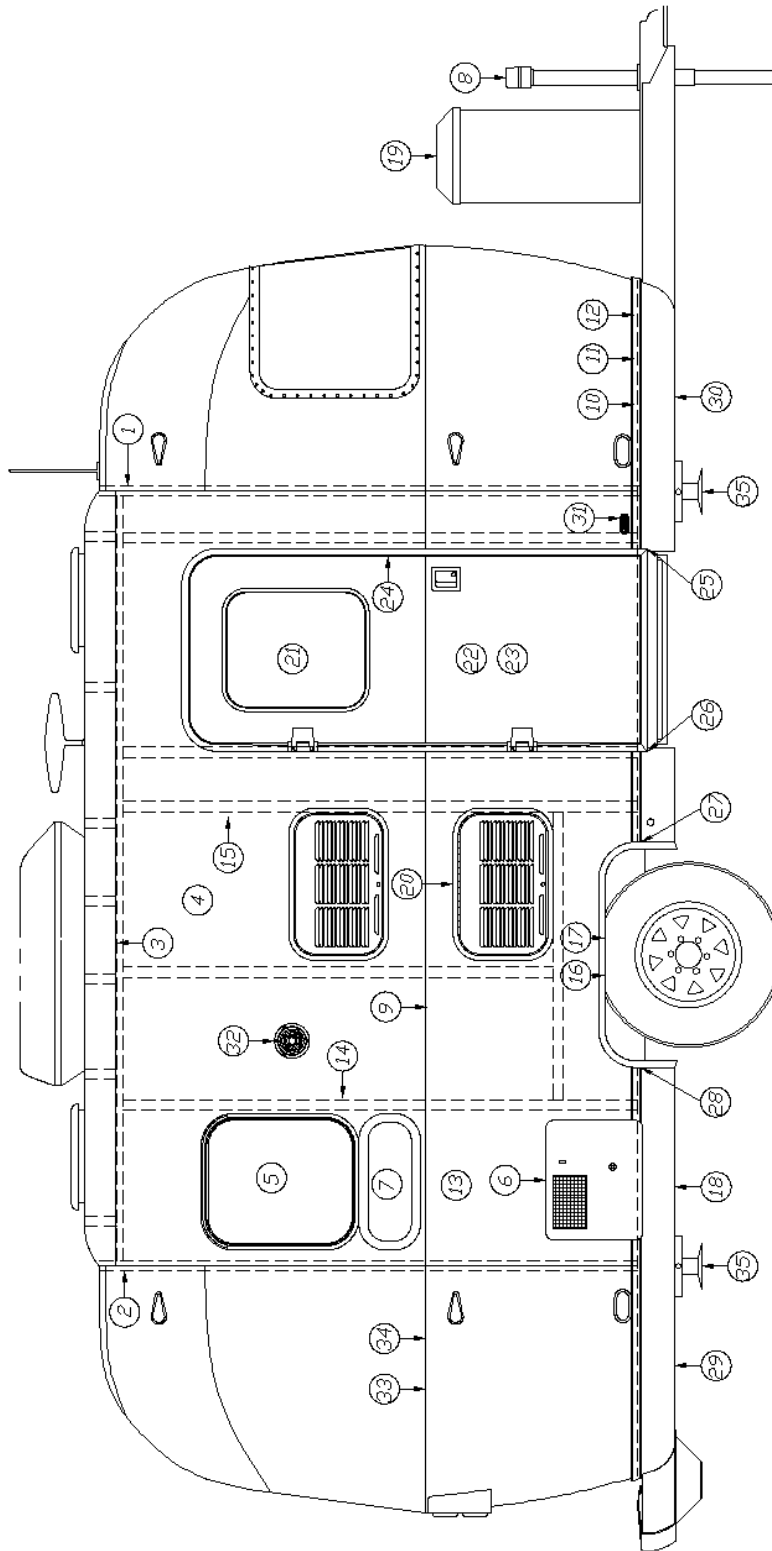

2016 FLYING CLOUD EXTERIOR SHELL

Wall, Curbside, 19'

Parts Listed on Next Page