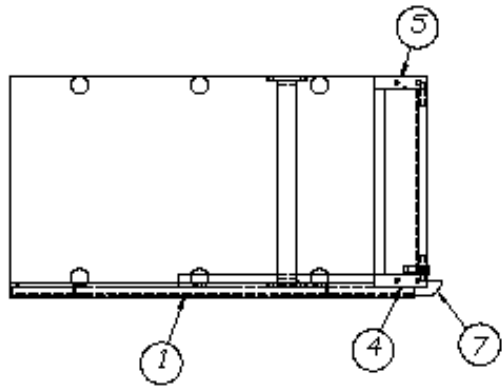

2016 FLYING CLOUD FURNITURE, BEDROOM

Wardrobe, Hanging, Twin, 25', 25FB, 26U, 27FB, 28'

Parts Listed on Next Page