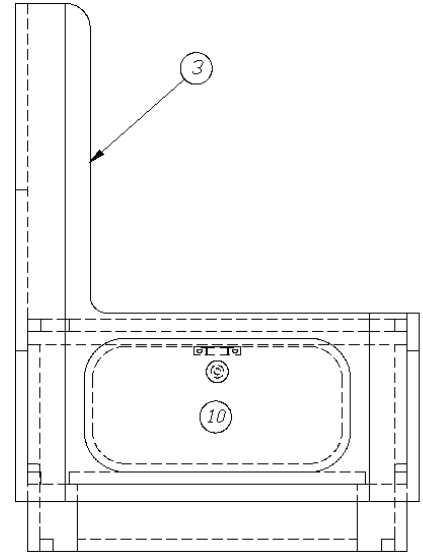

2016 FLYING CLOUD FURNITURE, LOUNGE

Dinette Seat, LH, 23FB

967659	Seat, LH Dinette, Fabric
967659-01	Seat, LH Dinette, Gold Ultraleather
967659-02	Seat, LH Dinette, Black Ultraleather

1. 967659-1	Panel, 29.75 x 36.14
2. 967659-2	Panel, 11.25 x 35.75
3. 967659-3	Panel, 18.25 x 29.75
4. 967659-4	Panel, Radius Corner, 3 x 10.25
5. 967659-5	Panel, Radius Corner, 3 x 29.75
6. 967659-6	Panel, 4.75 x 14.4
7. 967659-7	Panel, 17.25 x 14.15
8. 967659-8	Panel, 22.25 x 23.59
9. 967657	Toe kick
10. 967661	Door, Fabric
967661-01	Door, Gold Ultraleather
967661-02	Door, Black Ultraleather
967675-01	Cover, LH inner back, Fabric
967662-01	Cover, LH inner back, Gold Ultraleather
967662-03	Cover, LH inner back, Black Ultraleather
380458	Piano Hinge, Copper Metallic
381228-02	Catch, Grabber Door (5lb Pull)
381796	Knob, Hollow, 1.25" Diameter