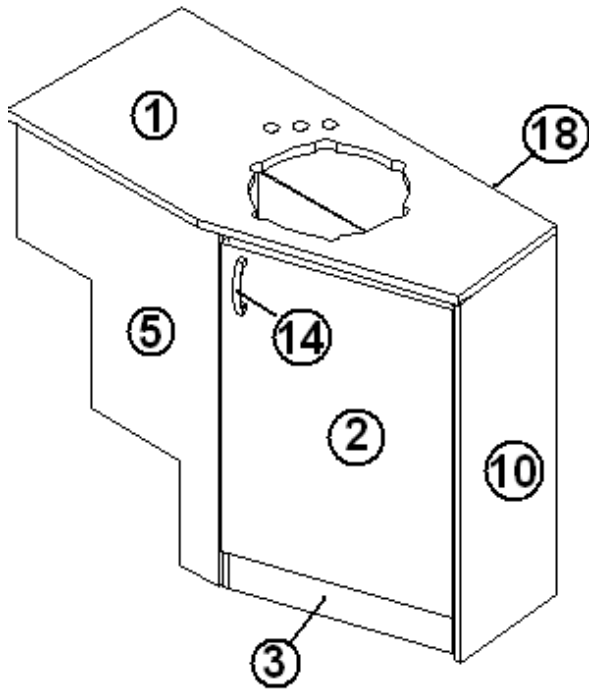

2016 FLYING CLOUD FURNITURE, BATH

Lavatory Cabinet, 20'

Parts Listed on Next Page