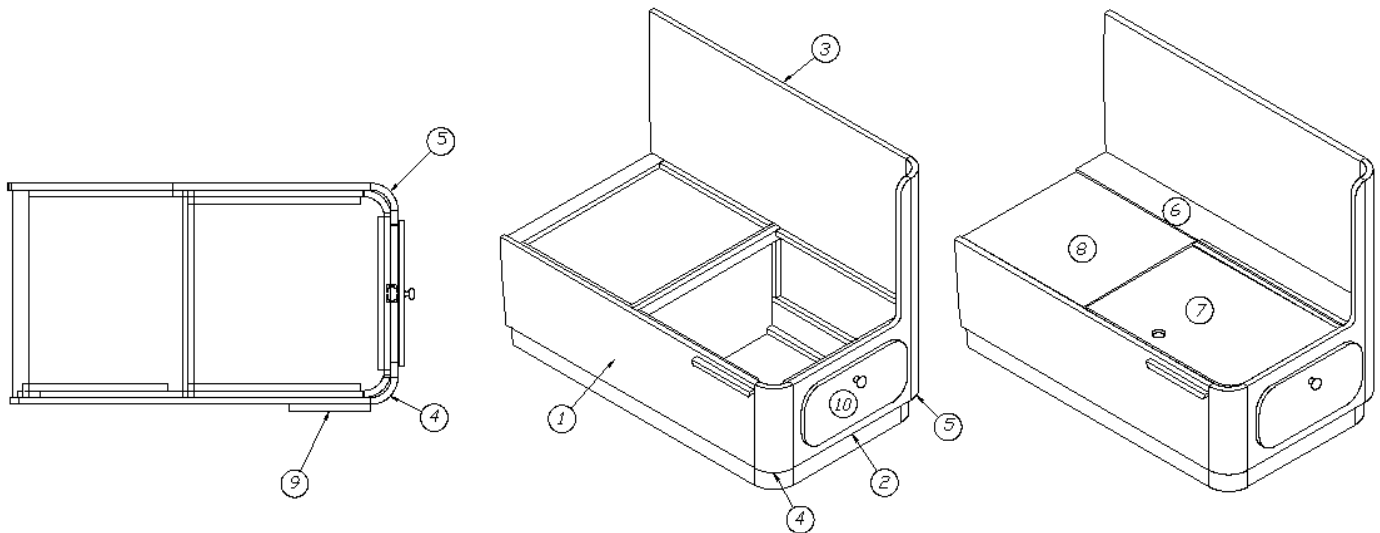

2016 FLYING CLOUD FURNITURE, GALLEY

Dinette Seats, RH, 28'

967670	Seat Assembly, Dinette, Cloth
967670-01	Seat Assembly, Dinette, Ultraleather, Gold
967670-02	Seat Assembly, Dinette, Ultraleather, Black

1. 967670-1	Panel, 39.5 x 11.25
2. 967670-2	Panel, 18.25 x 29.75
3. 967670-3	Panel, 39.89 x 29.75
4. 967670-4	Corner Radius, 3 x 10.25
5. 967670-5	Corner Radius, 3 x 29.75
6. 967670-6	Panel, 41.75 x 4.75
7. 967670-7	Panel, 22.5 x 17.25
8. 967670-8	Panel, 18.75 x 17.63
9. 380458	Piano hinge, Brown
10. 967661	Door, Fabric
967661-01	Door, UL Gold
967661-02	Door, UL Black
381228-02	Catch grabber, 5LB
381796	Knob, Hollow, 1.25"
967664	Toe kick, LH dinette seat