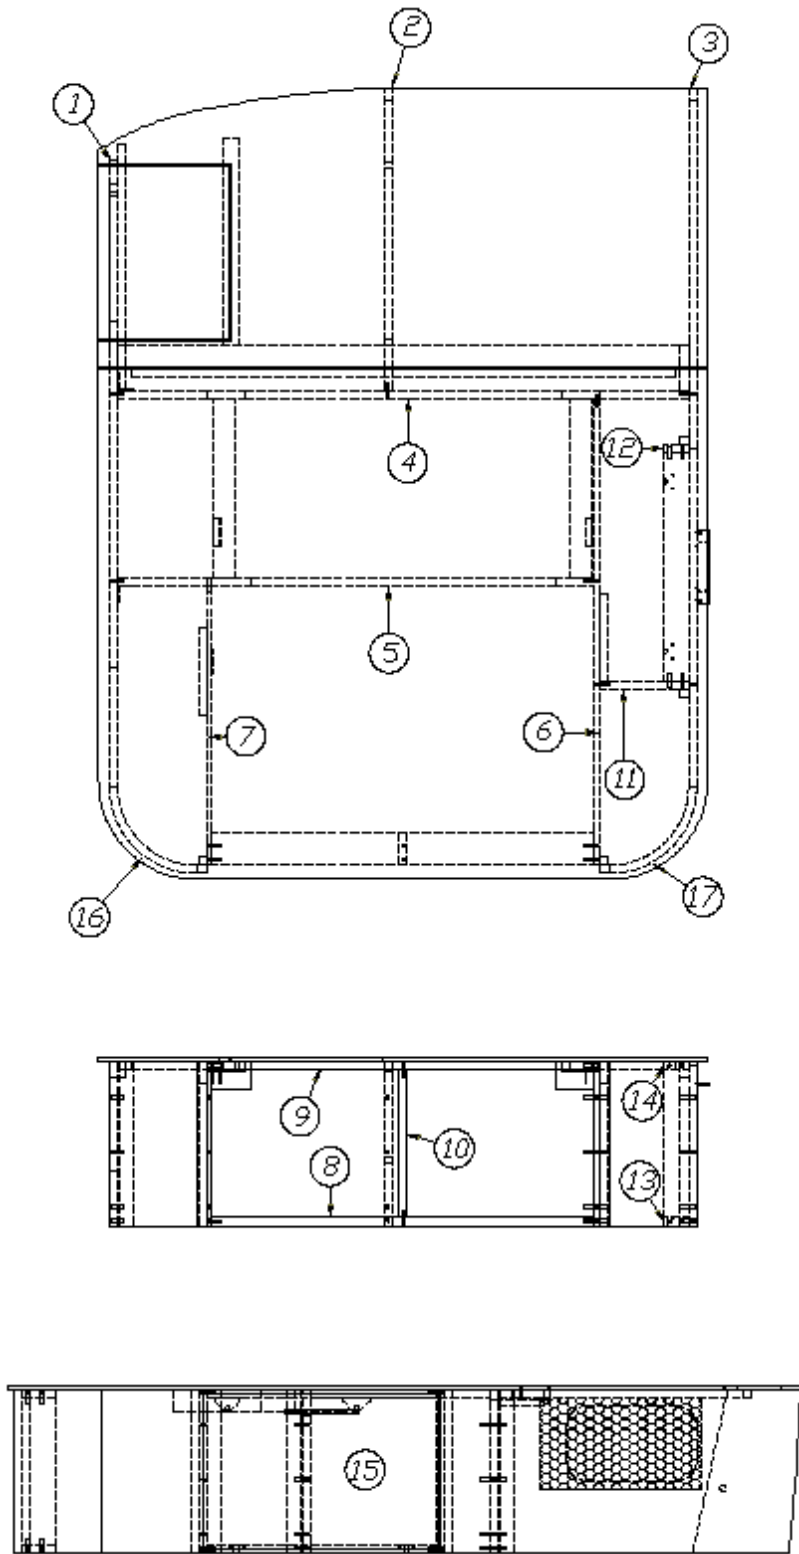

2016 FLYING CLOUD FURNITURE, BEDROOM

Bed, 23FB

Parts Listed on Next Page