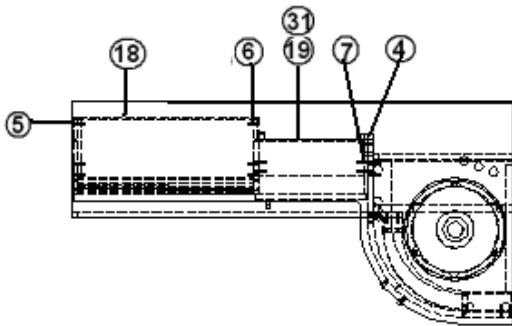

2016 FLYING CLOUD FURNITURE, BATH

Lavatory Cabinet, 30'

Parts Listed on Next Page