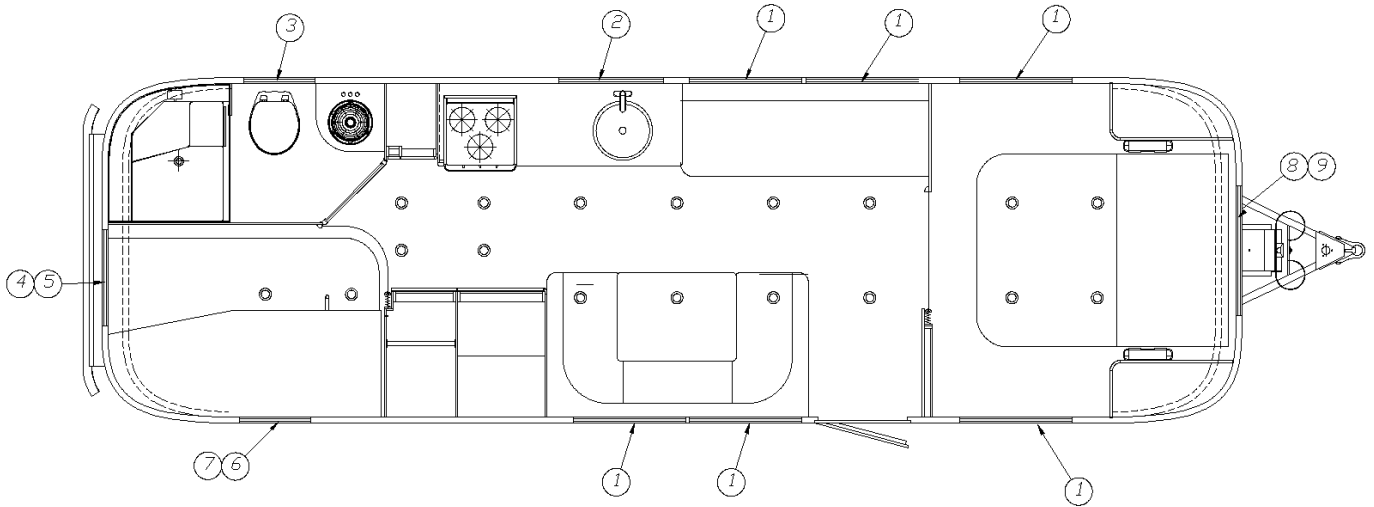

2016 FLYING CLOUD DRAPES, SHADES

Drapes & Shades, 30' Bunk

112149

Window Coverings Install

1. 703700-04	Shade, 29.75 x 34, Oceanair
2. 703700-02	Shade, 32.5 x 24, Oceanair
3. 703700-07	Shade, 17.75 x 34, Oceanair
4. 998218-01	Drape, Rear Curbside
5. 998218-02	Drape, Rear Roadside
6. 998218-03	Drape, Bunk Area, Forward
7. 998218-04	Drape, Bunk Area, Aft
8. 998144-05	Drape, CS Front Panel 27" x 25.5"
9. 998144-06	Drape, CS Rear panel 30 x 29