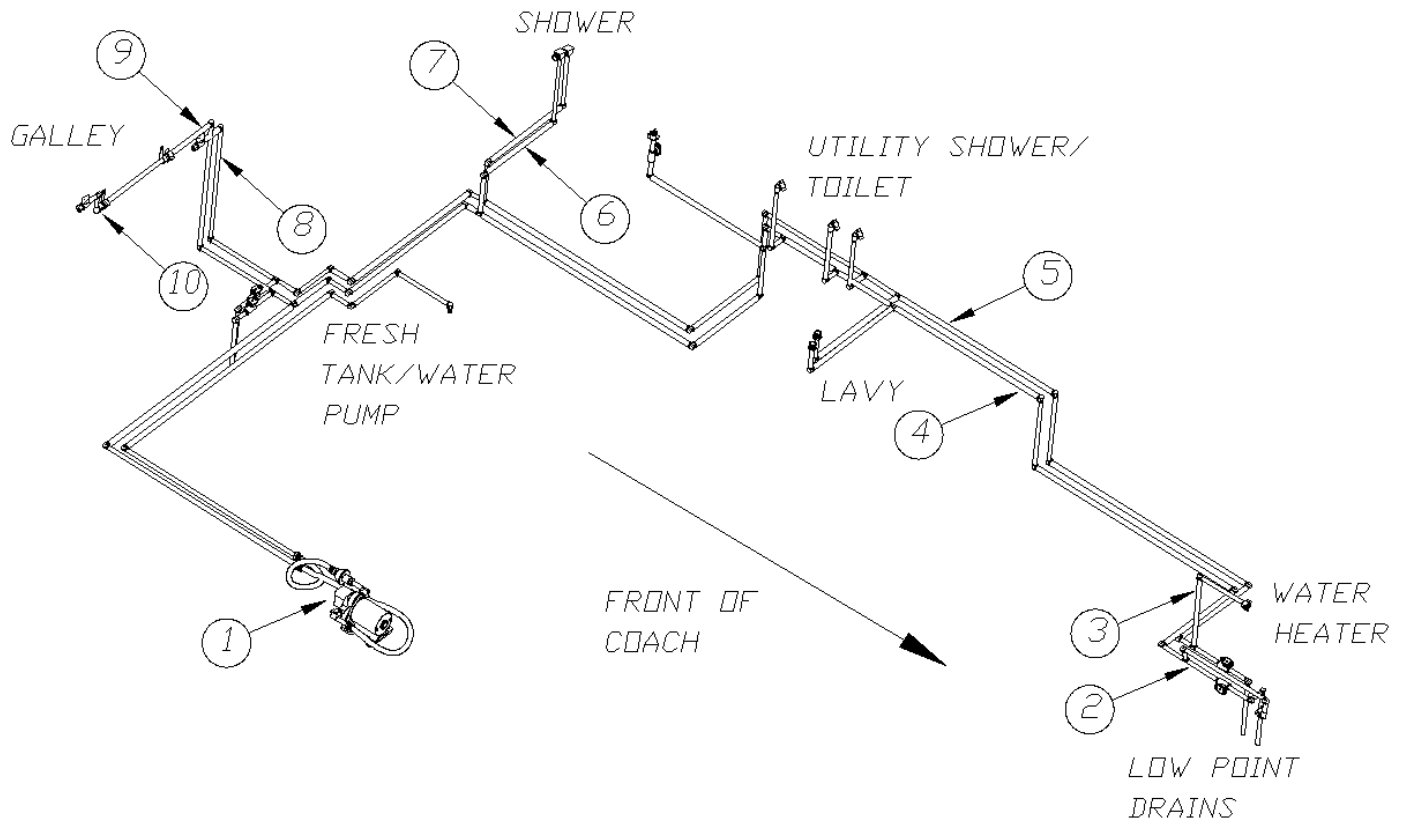

2016 FLYING CLOUD PLUMBING, FRESH WATER

Fresh Water Lines, 20'

943658

Fresh Water Layout

1. 943658-01	Water pump/fresh tank
2. 943658-02	Water heater by-pass, Cold
3. 943658-03	Water heater by-pass, Hot
4. 943658-04	Lavy/toilet, Cold
5. 943658-05	Lavy/toilet, Hot
6. 943658-06	Shower, Cold
7. 943658-07	Shower, Hot
8. 943658-08	Galley, Cold
9. 943658-09	Galley, Hot
10. 943658-10	Filter, Cold
943565-01	Tank flush