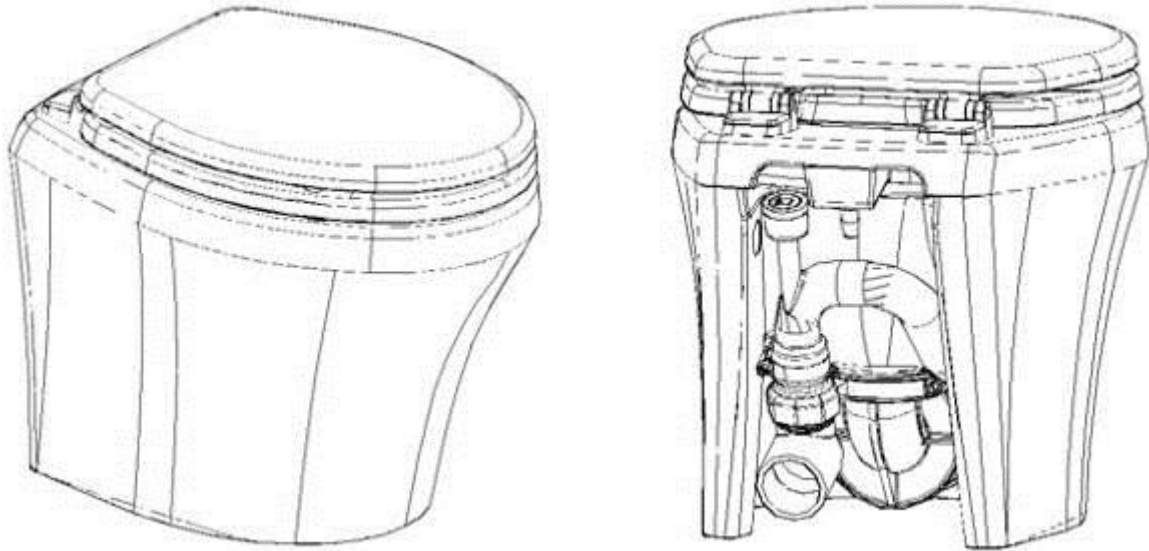

2016 FLYING CLOUD PLUMBING, TOILET

Toilet, 26U

HARDWARE KIT

602302-03

602302-07