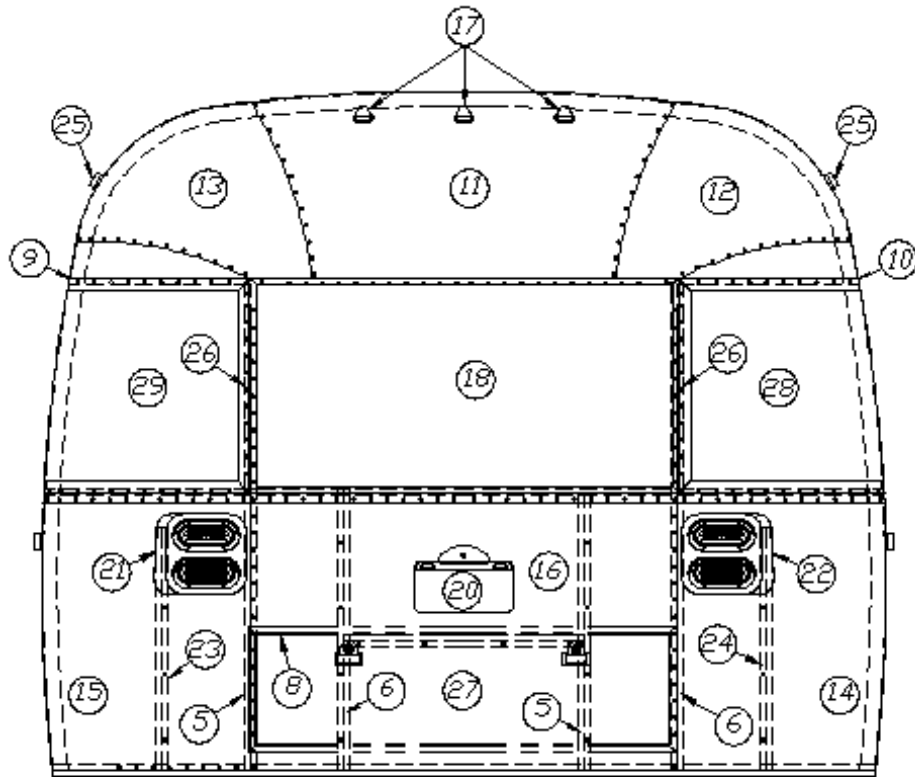

# 2016 FLYING CLOUD EXTERIOR SHELL

Aft End, Twin Bedroom, 25', 28', 30'

Parts Listed on Next Page