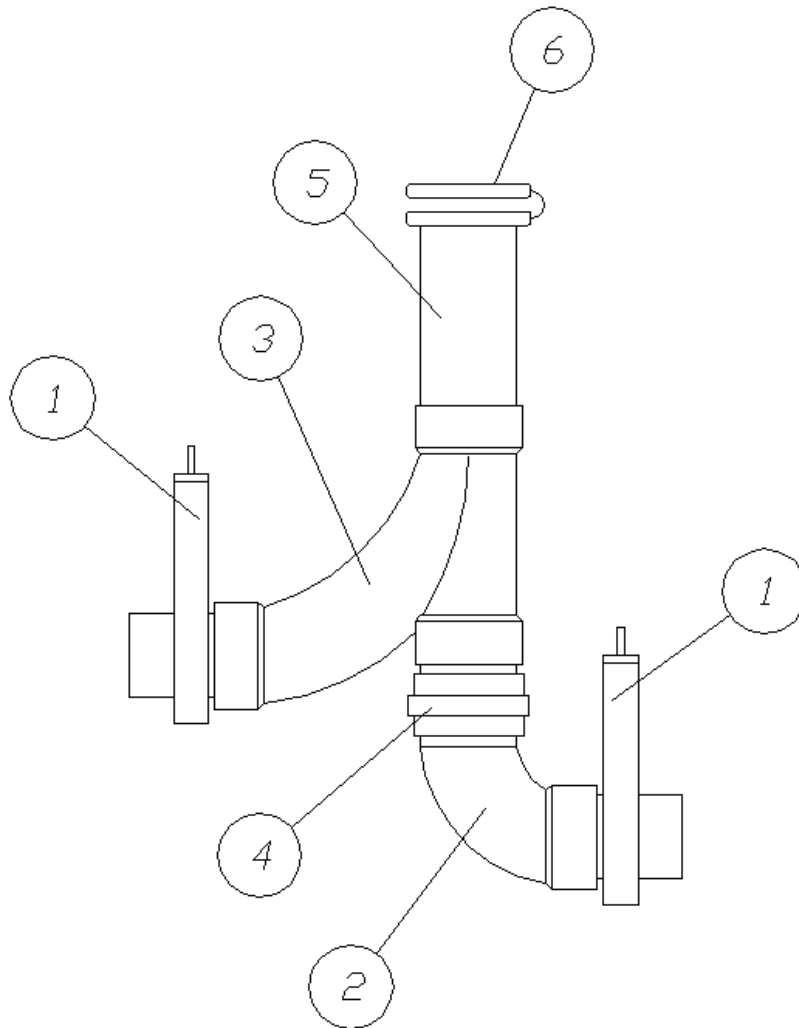

2016 FLYING CLOUD PLUMBING, DRAIN

Dump Valve, 25FB, 26U, 27FB, 30' Bunk

110191

Dump Valve Install

1. 601607-11 2. 600820 3. 600187 4. 600289 5. 601160-04 6. 601607-07	- Valve assembly, 3" spigot x 3" spigot 3" single socket, 90 degree 3" Wye, combination & 1/8" bend - Calder coupler, 3" 3" ABS pipe - Termination cap
601850-04 601848-12 601848-15 601850-10 601848-08 601850-07	- Grey tank, 37 gallon, 25FB, 27FB - Black tank, 39 gallon, 25FB, 27FB - Grey tank, 39 gallon, 26U - Black tank, 37 gallon, 26U - Grey tank, 39 gallon, 30' Bunk - Black tank, 37 gallon, 30' Bunk