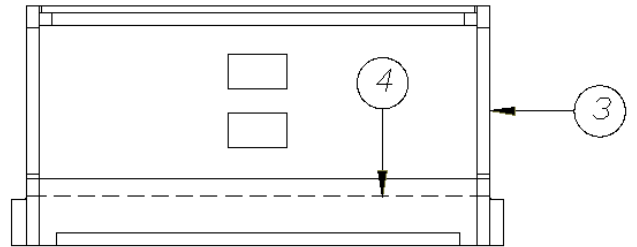

2016 FLYING CLOUD FURNITURE, GALLEY

Dinette Seat, Center, 30' Bunk

967911
967911-01
967911-02

Center Dinette Seat, Fabric
Center Dinette Seat, Ultra Leather Gold
Center Dinette Seat, Ultra Leather Black

1. 967911-1
2. 967911-2
3. 967911-3
4. 967911-4
5. 967911-6
703964
703937

Panel, 14.25 x 21.33
Panel, 11.25 x 27.5
Panel, 14.25 x 21.33
Panel, 1.84 x 26
Panel, 4 x 29.25
Vinyl, Blackbeard, Black Ultraleather
Vinyl, Napa Buttercream, Gold Ultraleather