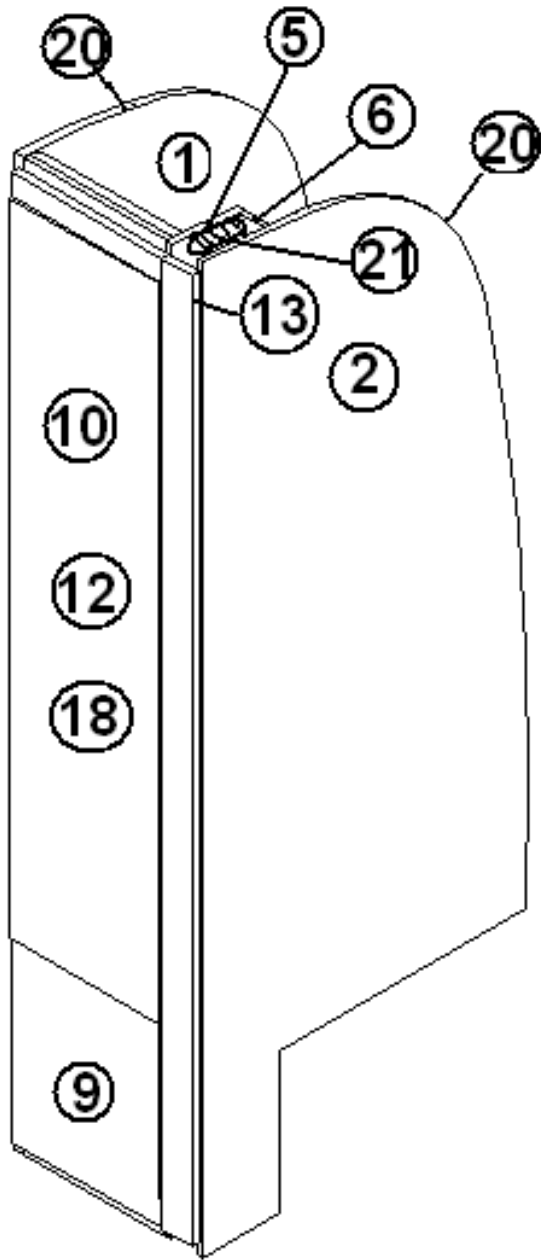

2016 FLYING CLOUD FURNITURE, BATH

Wardrobe, 28'

Parts Listed on Next Page