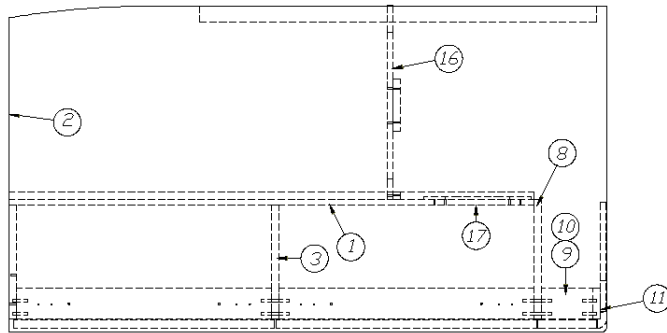

2016 FLYING CLOUD FURNITURE, BEDROOM

Bed, Curbside, Twin, 25'

967770-09

Twin Bed, CS on rear bedroom models

1. 967770-091	Panel, 15.13 x 50.25
2. 967770-092	Panel, 11 x 15.13
3. 967770-093	Panel, 11 x 15.13
4. 967770-094	Panel, 3 x 24.38
5. 967770-095	Panel, 3 x 24.38
6. 967770-096	Panel, 3 x 24.38
7. 967770-097	Panel, 3 x 24.38
8. 967770-098	Panel, 11.5 x 15.13
9. 967770-099	Panel, 3 x 4.94
10. 967770-0910	Panel, 3 x 4.94
11. 967770-0911	Panel, 3 x 15.13
12. 967770-0912	Panel, 5.56 x 14.25
13. 967770-0913	Door, 25 x 14.25
14. 967770-0914	Door, 25 x 14.25
15. 967770-0915	Panel, 10.5 x 15.13
16. 967770-26	Panel, 18.6 x 14.75
17. 967770-31	Panel, 12.5 x 8.125
381607-11	Hinge
382044	Handle
381228-02	Catch grabber door
801706-0014	Corner trim, 90°, 1" radius, Gold Alchemy
365343-01	Edgebanding, .63", Gold Alchemy
381463-03	Cover access hatch, White