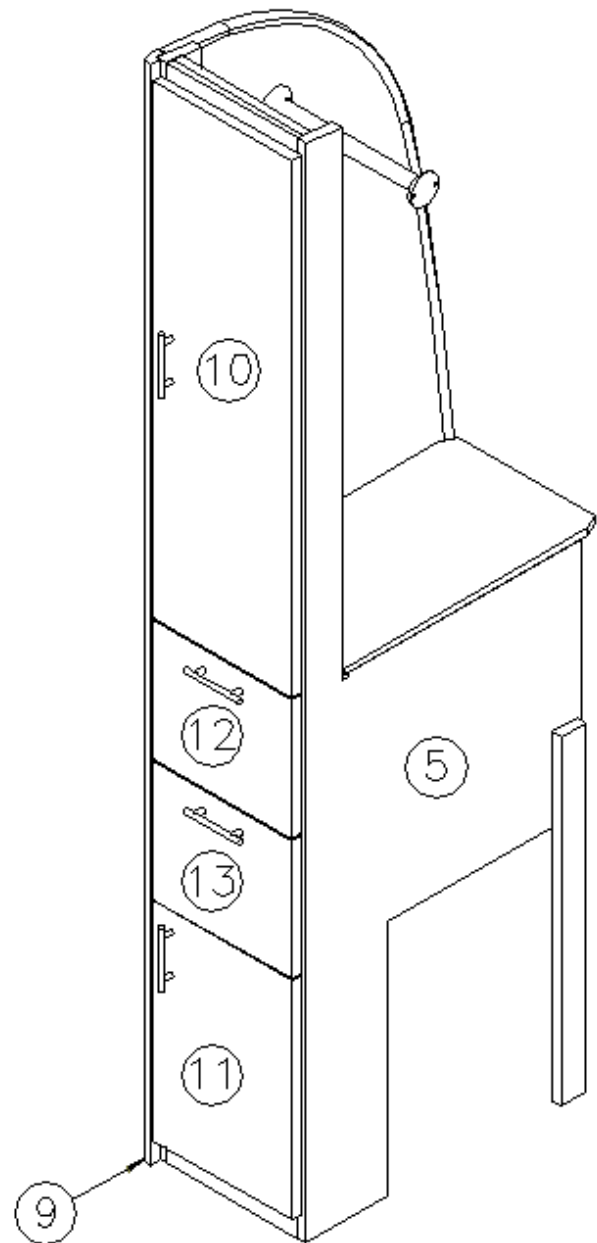

2016 FLYING CLOUD FURNITURE, BEDROOM

Wardrobe, Double, 25FB

Parts Listed on Next Page