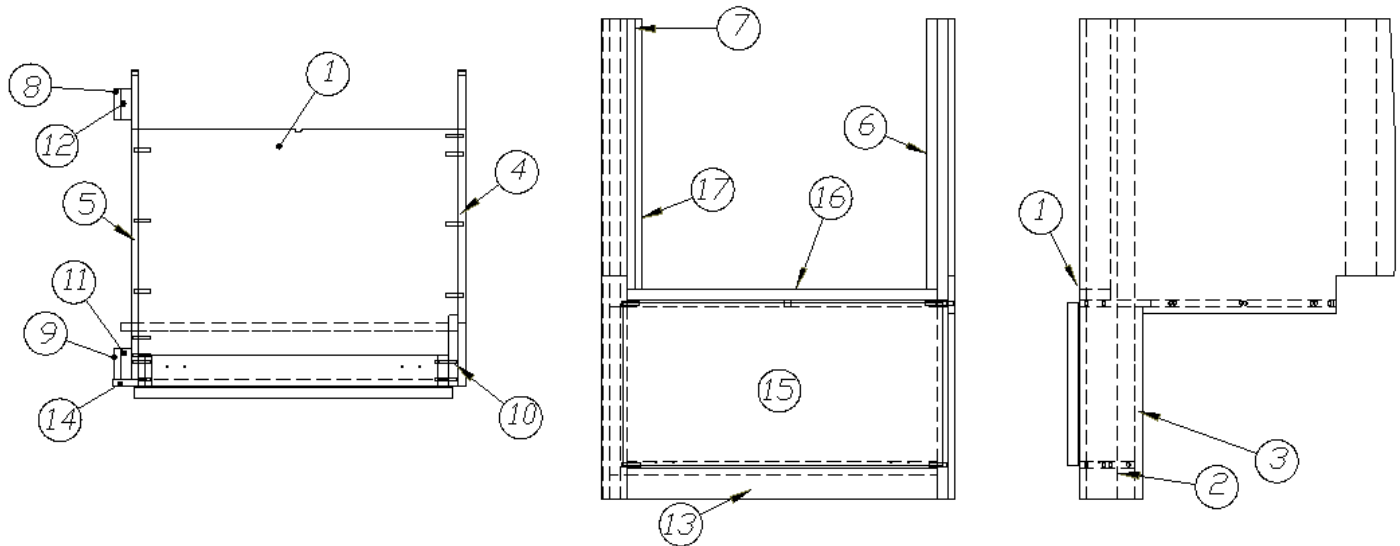

2016 FLYING CLOUD FURNITURE, GALLEY

Galley, Aft Section, 23D

967980-09

Galley, Aft Section

1. 967980-1	Panel, 18.36 x 22.87
2. 967980-2	Panel, 4 x 22.13
3. 967980-3	Panel, 23.38 x 15
4. 967980-4	Panel, 22.58 x 34.25
5. 967980-5	Panel, 22.08 x 34.25
6. 967980-6	Panel, 2.25 x 19.25
7. 967980-7	Panel, 2.25 x 19.25
8. 967980-8	Panel, 2.25 x 18.25
9. 967980-9	Panel, 2.25 x 34.25
10. 967980-10	Panel, 4 x 34.25
11. 967980-11	Panel, 2.25 x 34.75
12. 967980-12	Panel, 2.25 x 18.25
13. 967980-0913	Panel, 2.25 x 22.13
14. 967980-0914	Panel, 1.75 x 34.25
15. 967980-0915	Door, 22.81 x 11.63
16. 967980-0921	Panel 2.25 x 21.13
17. 967980-22	Panel 2.25 x 19.25
381607-11	Hinge
381228-02	Catch, Grabber Door (5lb Pull)
382029-05	Handle Bar
967812	Galley Top Assembly
967812-24	Galley Top Assembly, Golden Night Opt.