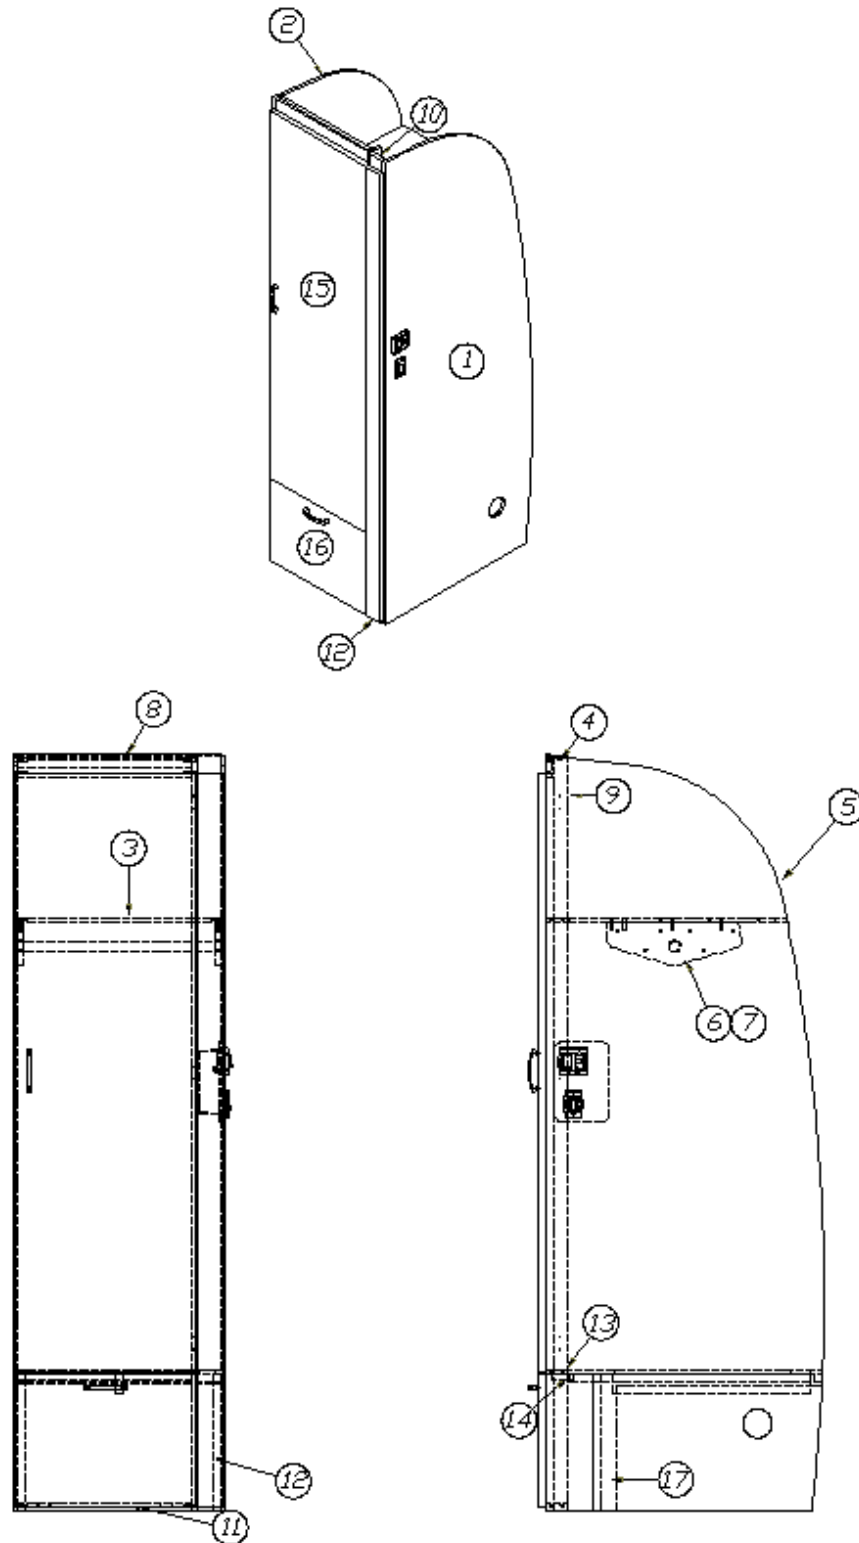

2016 FLYING CLOUD FURNITURE, BEDROOM

Wardrobe, Roadside, 23FB

Parts Listed on Next Page