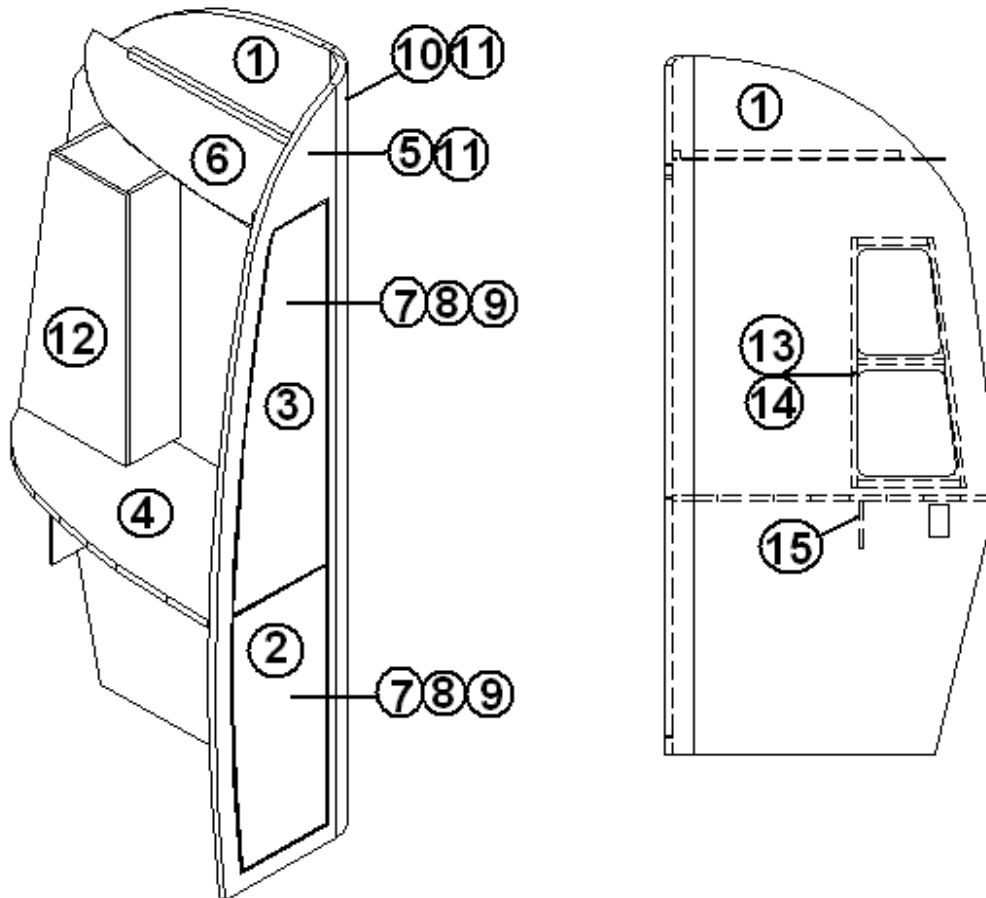

2016 FLYING CLOUD FURNITURE, BEDROOM

Closet, Left Rear, 28', 30', 30' Bunk

966871-09

Wardrobe assembly, LH, "W" bedroom

1. 966871-091	Panel, 32.25 x 76.61
2. 966871-092	Door, 10.49 x 25.88
3. 966871-093	Door, 10.41 x 36.31
4. 966871-094	Panel, 34.35 x 15.92
5. 966871-095	Panel, 13.69 x 75.65
6. 966871-096	Panel, 29 x 10.81
7. 382044	Handle, Brushed Nickel
8. 381607-11	Hinge
9. 381228-02	Catch, grabber door, 5LB
10. 801345	Radius plywood, .75" x 3" x 8'
11. 966871-0913	Panel, 18.5 x 76
12. 966875-09	Bookshelf, aft wardrobe, LH
13. 386106-01	Magazine rack, White
14. 386107	Rod, Magazine rack
15. 966871-0919	Panel, 5 x 13.78