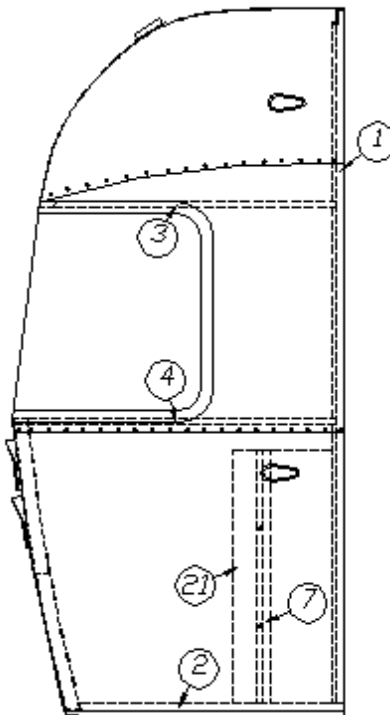

2016 FLYING CLOUD EXTERIOR SHELL

Aft End, 25FB, 27FB

Parts Listed on Next Page