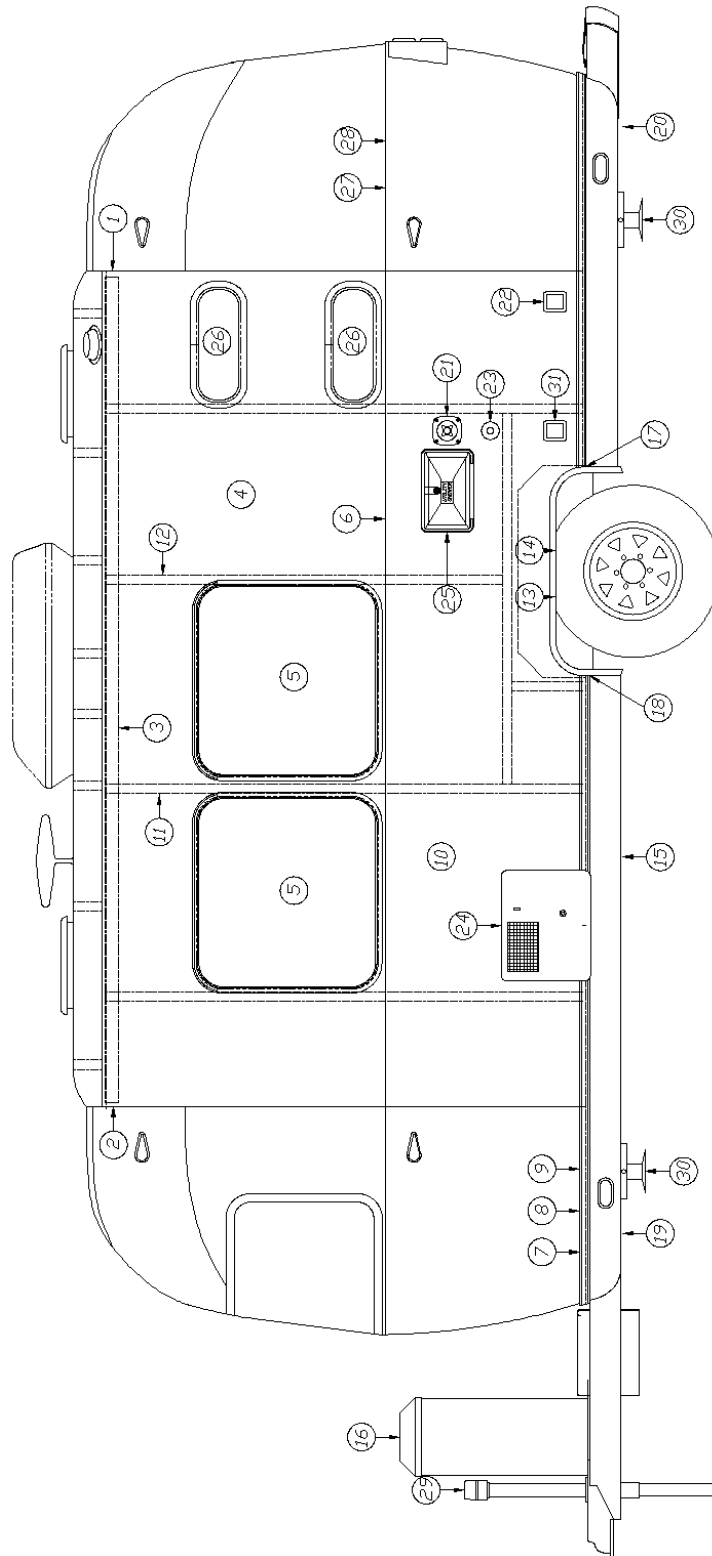

2016 FLYING CLOUD EXTERIOR SHELL

Wall, Roadside, 20'

Parts Listed on Next Page