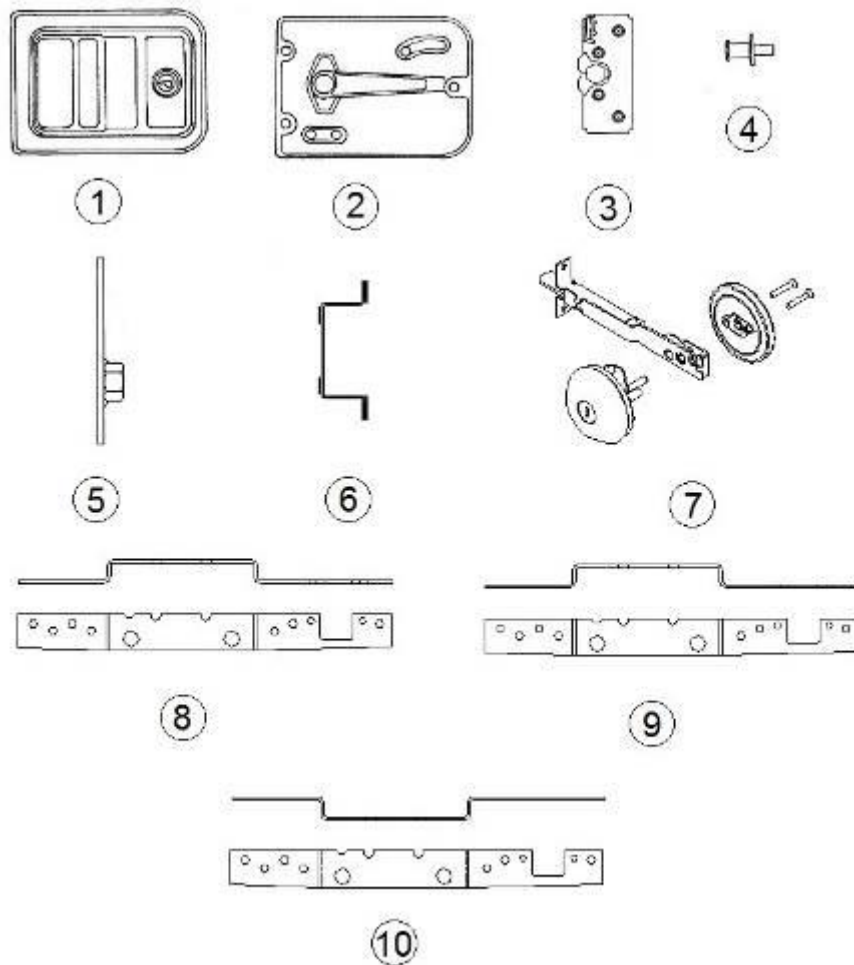

2016 FLYING CLOUD HARDWARE

Main Door Lock, Left Hand Hinge

1.	381547-01	Main door lock, outside housing
2.	381547-07	Main door lock, inside plate
3.	381547-03	Double rotary latch, main door
4.	381547-04	Striker bolt w/washer, main door lock
5.	381550	Plate, Striker Bolt Mounting
6.	115413	Door hat section
7.	382069	Deadbolt, round, Trimark
8.	382067	Outer Reinforcement Plate, RH/LH Hinged Door
9.	382066	Inner Reinforcement Plate, LH Hinged Door
10.	382068	Inner reinforcement plate, RH hinged door
	382069-100	Deadbolt Key, Blank
	381547-102	Main door key, Blank
	381547-08	Screw package, main door lock
	385595	Pocket strike, #10-10-810
	382122	Key Chain, Airstream Logo
	381901	Key rack, 25', 25FB