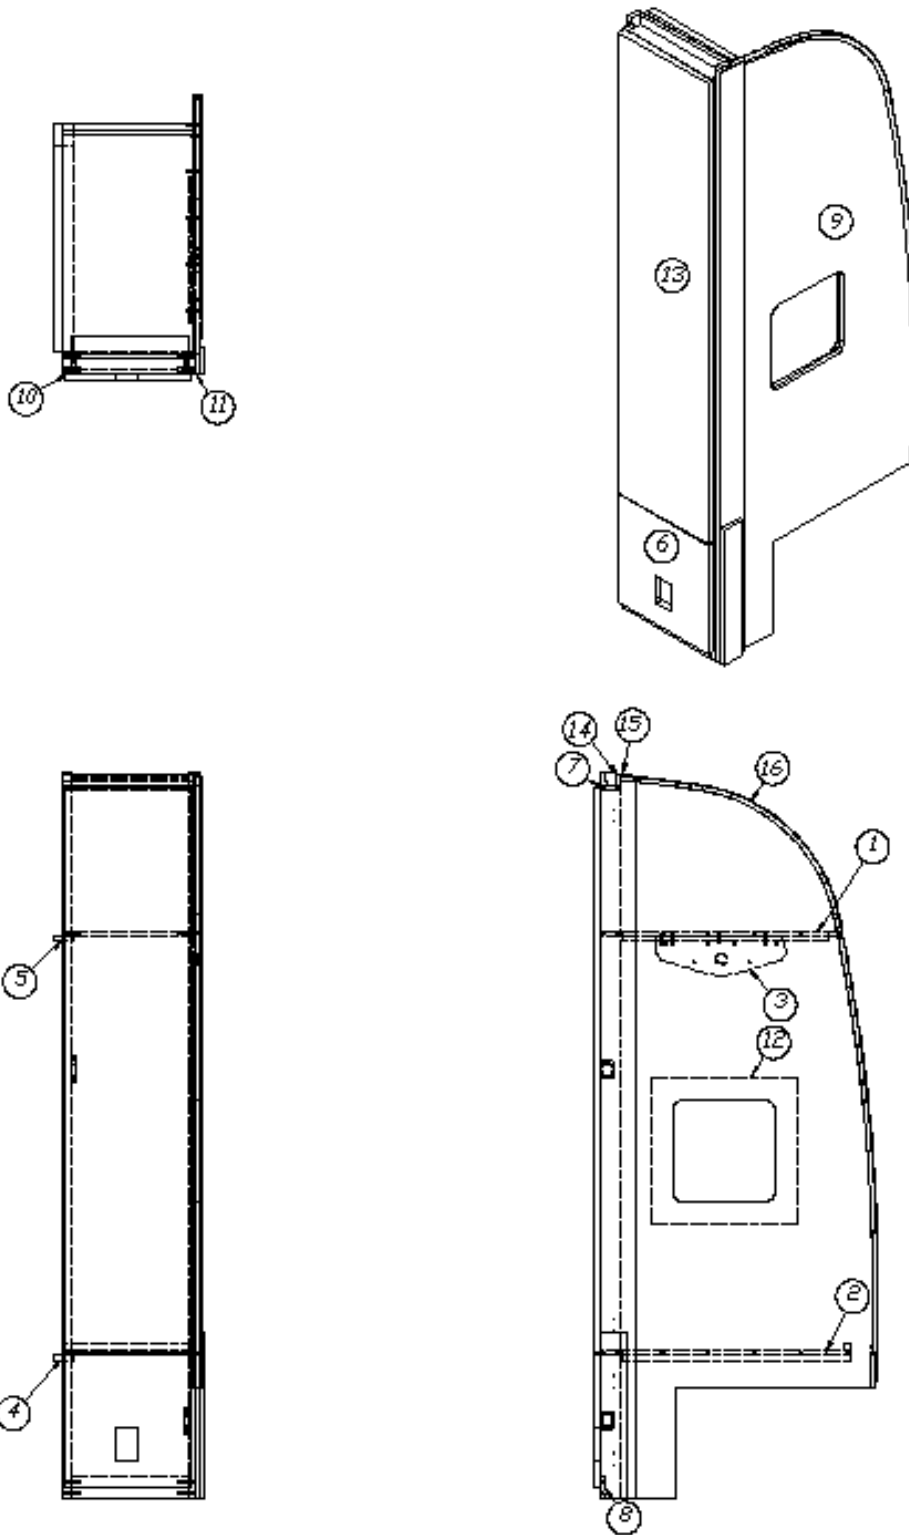

2016 FLYING CLOUD FURNITURE, BATH

Wardrobe, Forward, 27FB

Parts Listed on Next Page