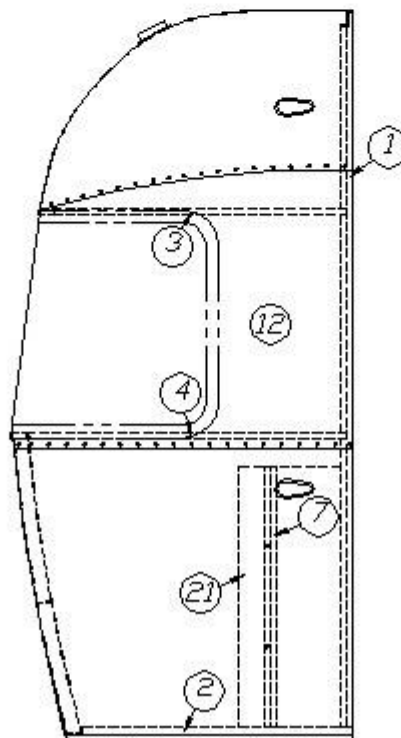

2016 FLYING CLOUD EXTERIOR SHELL

Front End, 26U, 27FB

Parts Listed on Next Page