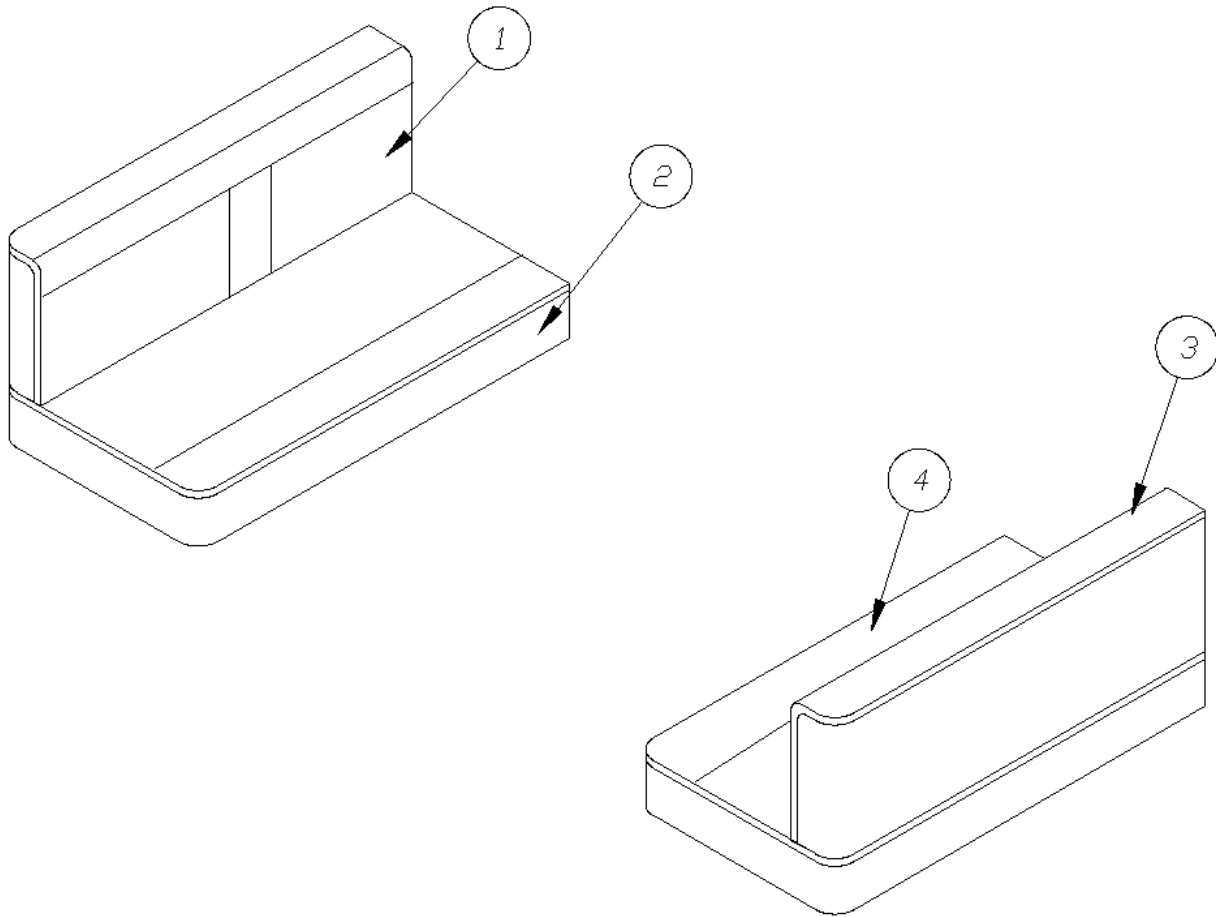

2016 FLYING CLOUD UPHOLSTERY, FOAM, ULTRALEATHER

Dinette Seat Cushions, 20'

703913B
703913C
703309

Kit, Dinette Cushions, Ultraleather, Black
Kit, Dinette Cushions, Ultraleather, Cashew
Kit, Foam

1. 703913x-01
  703309-04
2. 703913x-02
  703309-06
3. 703913x-03
  703309-05
4. 703913x-04
  703309-06

Back rest
Foam, aft seat back
Seat cushion
Foam, aft seat bottom
Back rest
Foam, forward seat back
Seat cushion
Dinette foam, forward seat bottom

Substitute "B" or "C" for "x" when ordering Ultraleather Kit