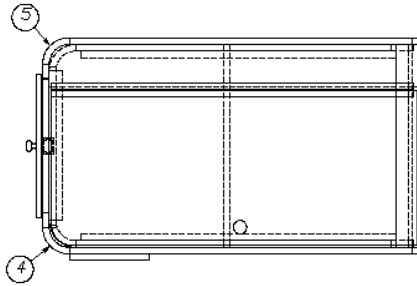

2016 FLYING CLOUD FURNITURE, GALLEY

Dinette Seats, LH, 28'

967669
967669-01
967669-02

Seat Assembly, LH Dinette Fabric
Seat Assembly, LH Dinette Ultraleather, Gold
Seat Assembly, LH Dinette Ultraleather, Black

1. 967669-1	Panel, 39.5 x 11.25
2. 967669-2	Panel, 18.25 x 29.75
3. 967669-3	Panel, 39.89 x 29.75
4. 967669-4	Corner Radius, 3 x 10.25
5. 967669-5	Corner Radius, 3 x 29.75
6. 967669-6	Panel, 41.75 x 4.75
7. 967669-7	Panel, 41.25 x 17.25
8. 380458	Piano hinge, Brown
9. 967661	Door, Fabric
967661-01	Door, UL Gold
967661-02	Door, UL Black
10. 967664	Toe kick, LH dinette seat
381228-02	Catch grabber, 5LB
381796	Knob, Hollow, 1.25"