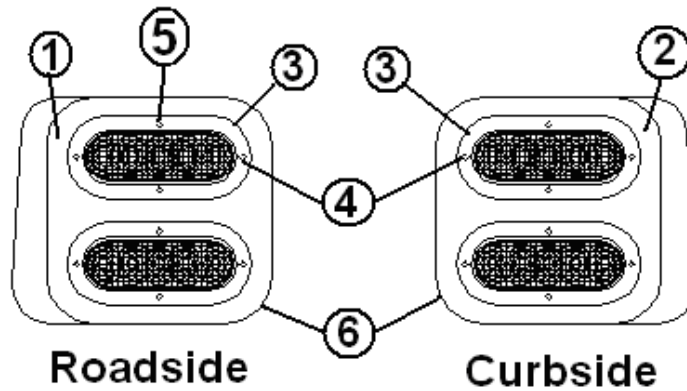

2016 FLYING CLOUD ELECTRICAL, 12 VOLT

Tail Light Assembly

952929-01
952929-02

Taillight assembly, LED, RS
Taillight assembly, LED, CS

1. 511664-01 2. 511664-02 3. 512425 4. 512425-02 5. 345473 6. 512425-03 7. 115073-01 8. 115073-02 9. 115074 345418 345419	Taillight casting, RS Taillight casting, CS 6" oval, LED taillight, Kit Trim ring, Part of Kit Screw, #6 x .75", Stainless Steel Gasket, taillight bezel Bracket, RS taillight Bracket, CS taillight Bracket, center taillight Screw, #6 x .75", S.S. Screw, #6 x 1", S.S.