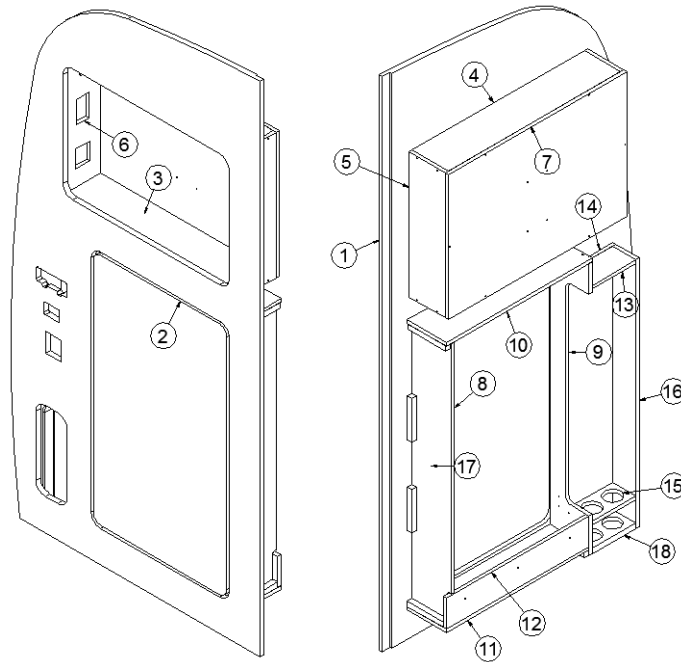

2016 FLYING CLOUD FURNITURE, BATH

Entry Cabinet, 26U

968334

Entry Cabinet Assembly

1. 968334-1	Panel, 39.88 x 79.25
2. 968334-2	Panel, 21.25 x 37.25
3. 968334-3	Panel, 5.75 x 27.5
4. 968334-4	Panel, 5.75 x 27.5
5. 968334-5	Panel, 5.75 x 20
6. 968334-6	Panel, 5.75 x 20
7. 968334-7	Panel, 28.5 x 20
8. 968334-8	Panel, 6.25 x 39
9. 968334-9	Panel, 6.25 x 40.25
10. 968334-10	Panel, 6.25 x 23.25
11. 968334-11	Panel, 6.25 x 22.75
12. 968334-12	Panel, 4.25 x 22.75
13. 968334-13	Panel, 3.75 x 7
14. 968334-14	Panel, 7.5 x 37
15. 968334-15	Panel, 3.75 x 7
16. 968334-16	Panel, 3.75 x 37
17. 968334-17	Panel, 4.5 x 2
18. 968334-28	Panel, 3.75 x 7
381228-02	Catch grabber, 5LB
381607-11	Hinge
382044	Handle, Brushed Nickel
203647	T-molding, 13/16"