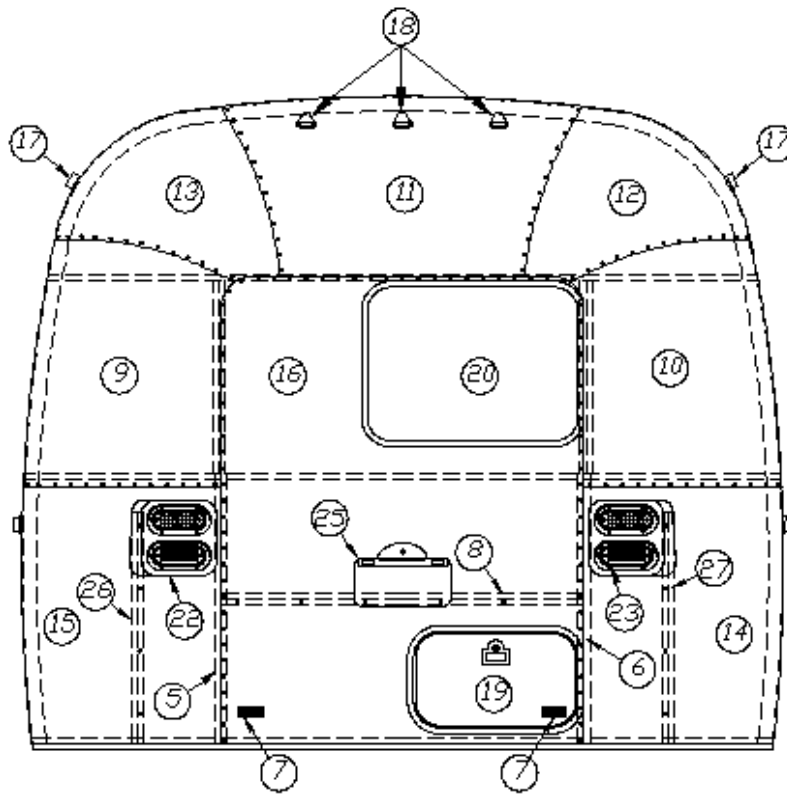

2016 FLYING CLOUD EXTERIOR SHELL

Aft End, 19', 23D

Parts Listed on Next Page